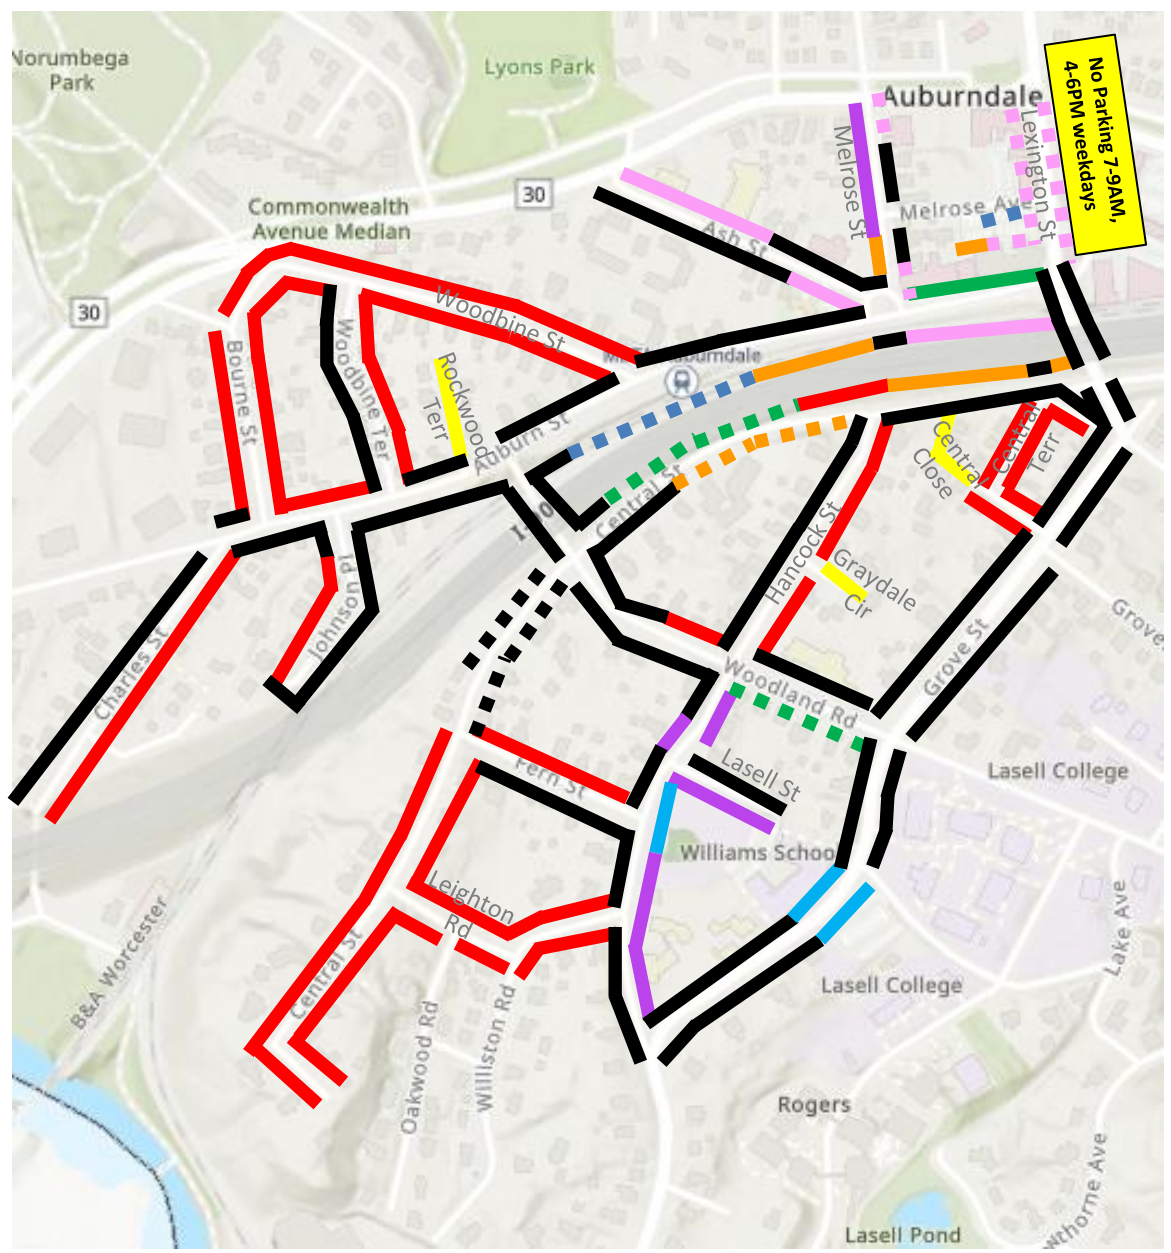

AUBURNDALE VILLAGE PARKING DISTRICT

Village Area (Lexington/Grove Streets and Westerly)

LEGEND

- No Parking Any Time (Black)***
- ■ ■ No Parking M-F (Dashed Green)
(No Parking M-F, 9-6 on Central St)**
- ■ ■ 15 Minute Parking (Dashed Orange)**
- 1-Hour Limit, all times (Green)**
- 2-Hour Limit, all times (Pink)**
- ■ ■ 2-Hour *METER* (Dashed Pink)**
- ■ ■ 12-Hour *METER* (Dashed Blue)**
- 2-Hour Limit, M-F, 9-5, Except by Auburndale Permit (RED)**
- 2-Hour Limit, M-F, 9-5, Except by Auburndale Permit, with some non-Resident permits available (Purple)****
- Auburndale Business Permit Parking Only M-F, 9-5 (Orange)****
- ■ ■ No Parking 7-9AM and 4-6PM, all days (Dashed black)**
- Blue Zone (Blue)**
- Private Way (Yellow)**

*Residents living in areas within the Village Parking District which do not allow parking on either side of a street may receive permits & visitor passes to park on a nearby street.

**Business and non-residents are not eligible to receive visitor passes.

Map date: July 5, 2023