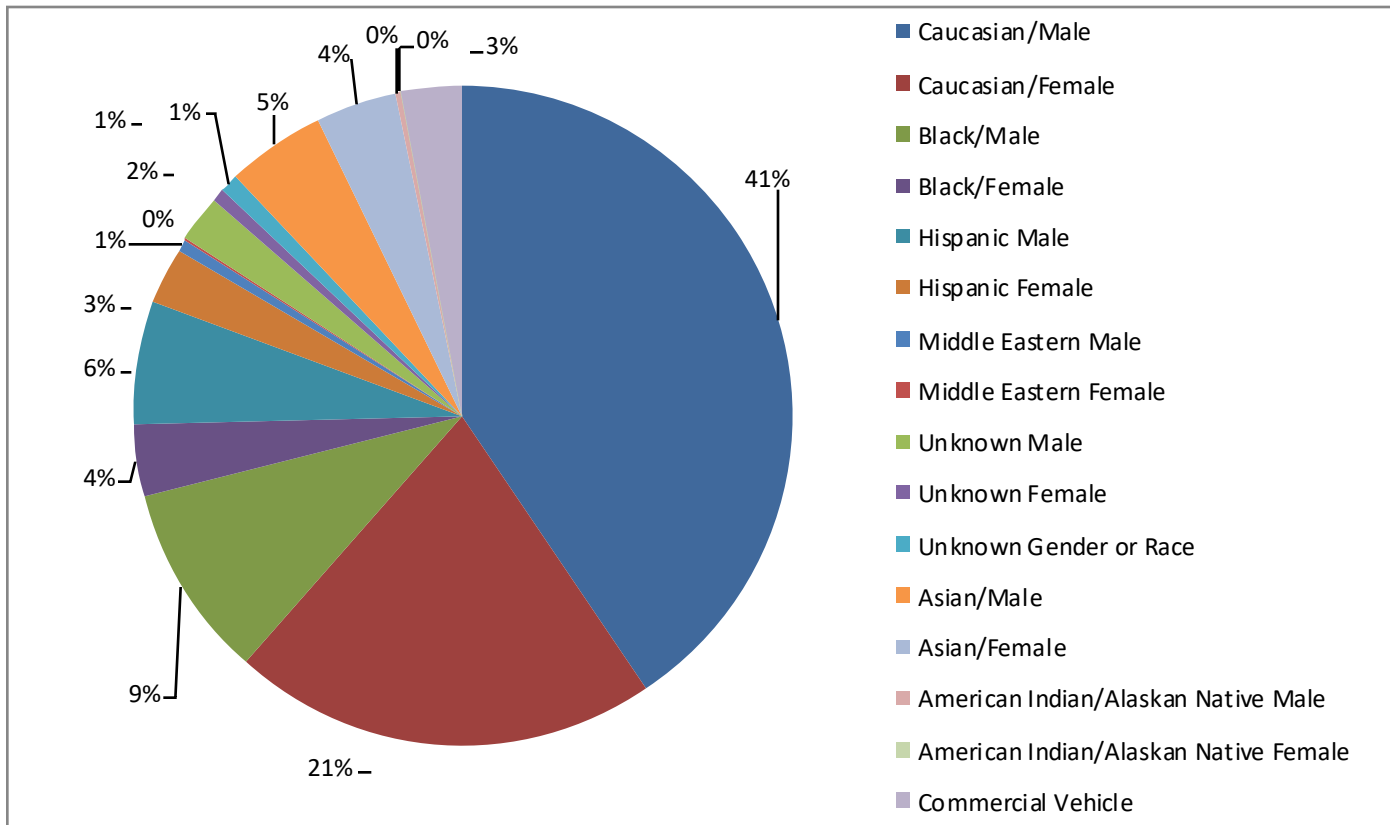

# Newton Police Citations by Race

January 1, 2021 to December 31, 2021

**2021**

Race/Sex	Warnings	Citations	Total
Caucasian/Male	722	117	839
Caucasian/Female	369	63	432
Black/Male	164	32	196
Black/Female	68	6	74
Hispanic Male	67	58	125
Hispanic Female	41	16	57
Middle Eastern Male	8	4	12
Middle Eastern Female	2	0	2
Unknown Male	26	20	46
Unknown Female	12	2	14
Unknown Gender or Race	10	8	18
Asian/Male	89	13	102
Asian/Female	70	12	82
American Indian/Alaskan Native Male	4	0	4
American Indian/Alaskan Native Female	0	0	0
Commercial Vehicle	13	50	63
<b>Total</b>	<b>1665</b>	<b>401</b>	<b>2066</b>