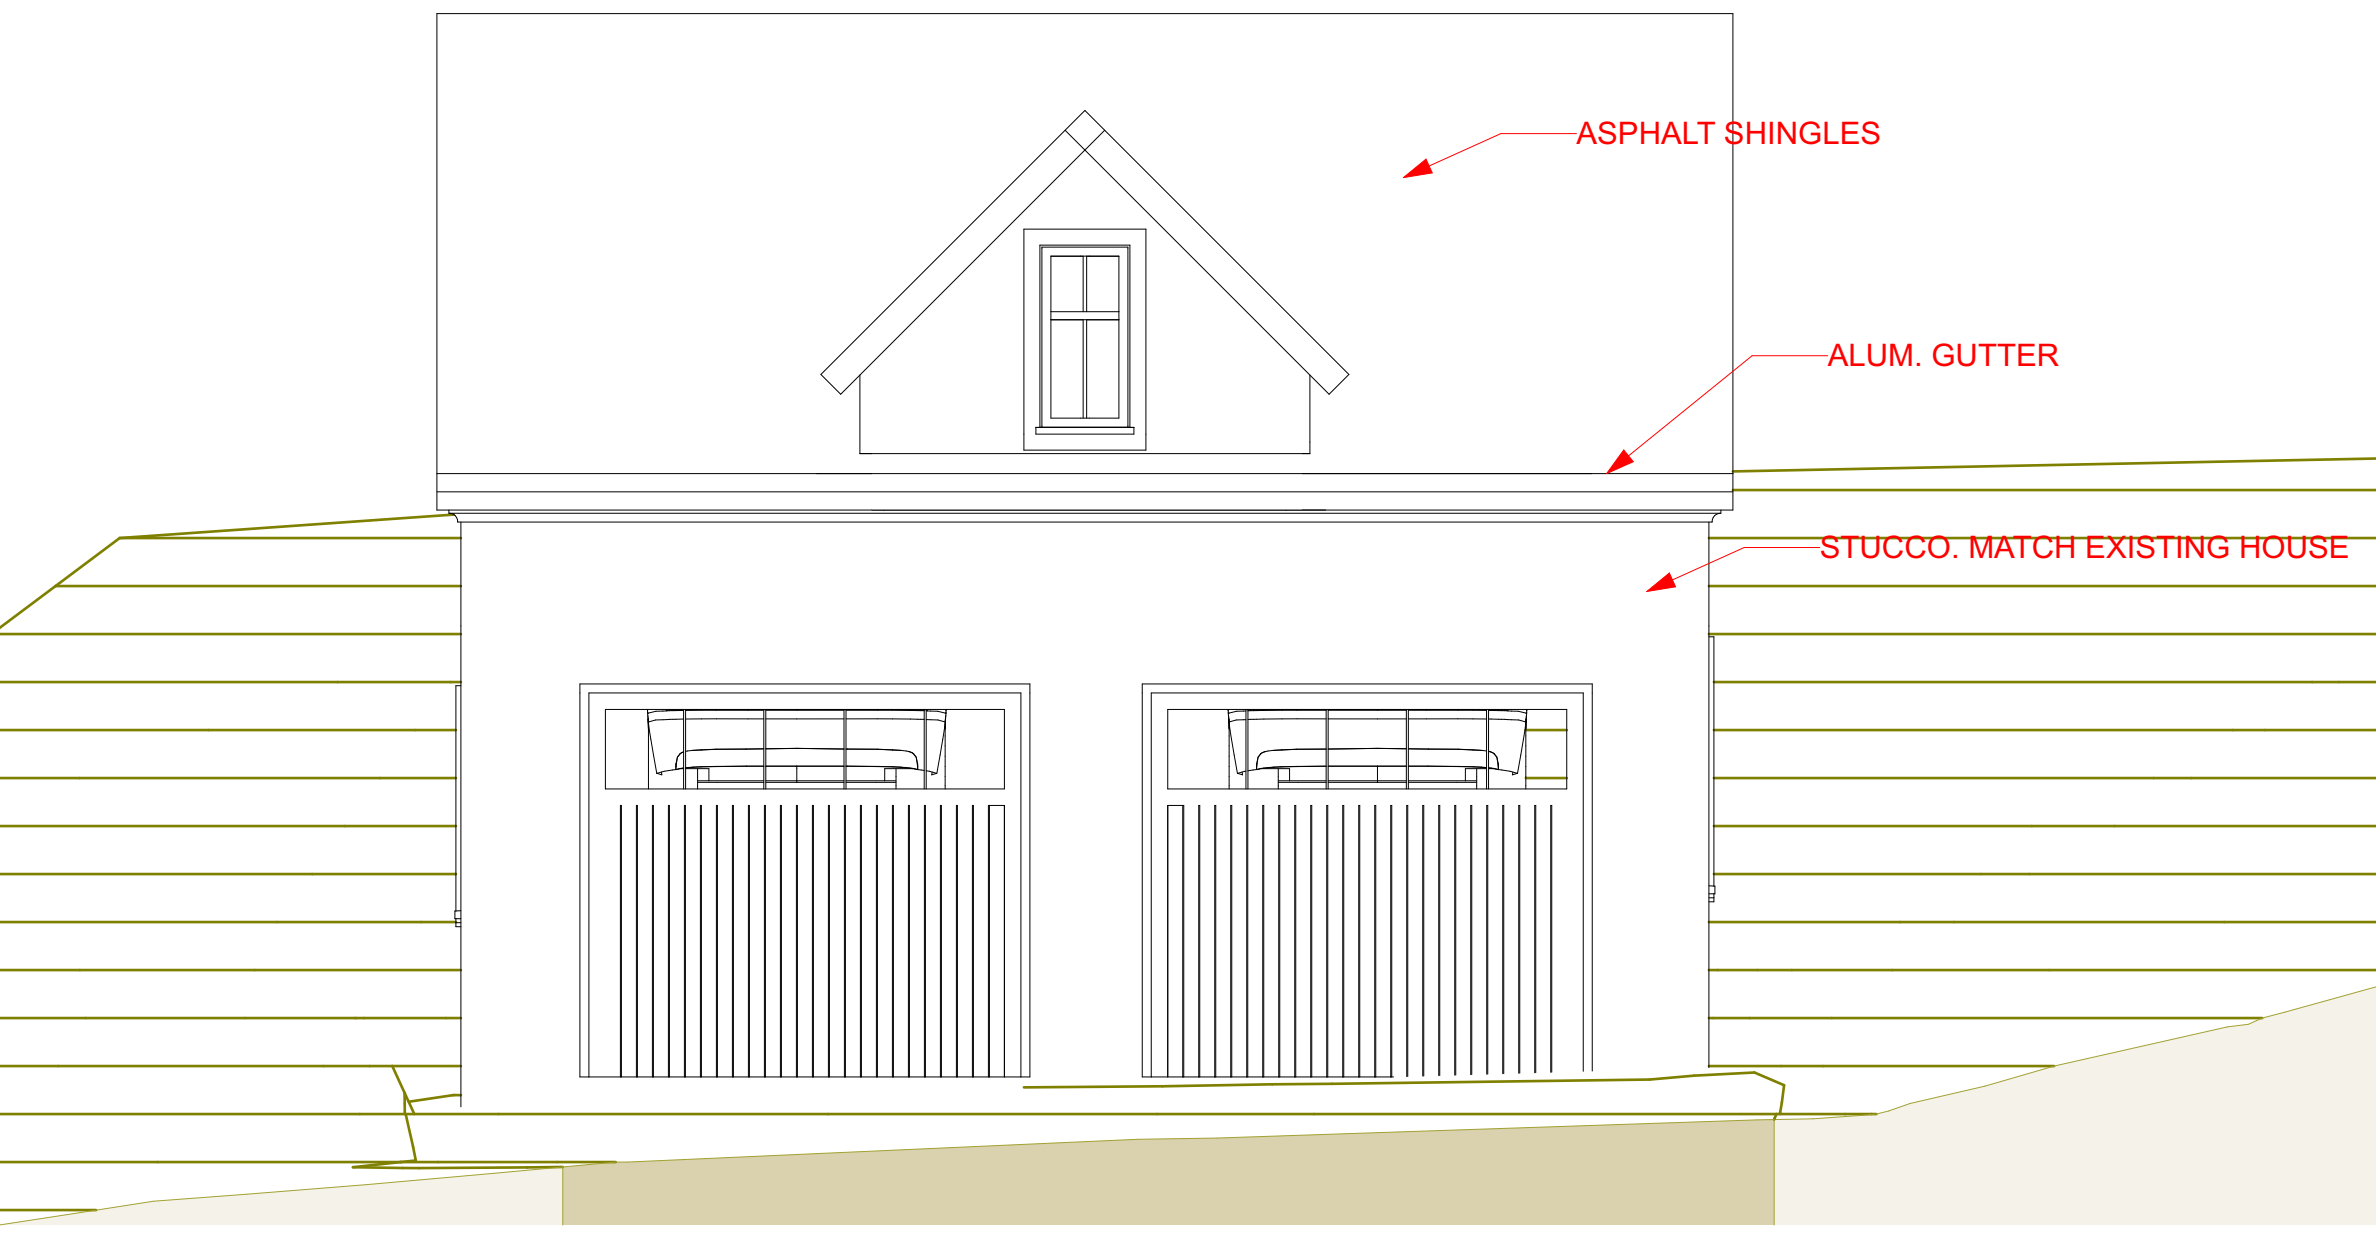

<b>Project:</b> <b>NEW GARAGE FOR 100 BISHOPSGATE RD.</b>		
<b>Owner:</b> Ely & Ellen Kaplansky 100 Bishopsgate Rd. Newton		<b>Date:</b> 9-20-21
<b>Architect:</b> SANGIOLLO ASSOCIATES, ARCHITECTS 9 Skecheconet Way, W. Harwich, MA 617 272 5402		
<b>Drawing:</b> <b>3D, SECTION &amp; ELEVATIONS</b>		<b>A1</b>

E14 West Elevation 1/4" = 1'-0"

E14 East Elevation 1/4" = 1'-0"

S-12 Building Section (1) 1/4" = 1'-0"

3D Visualization 1:2.50