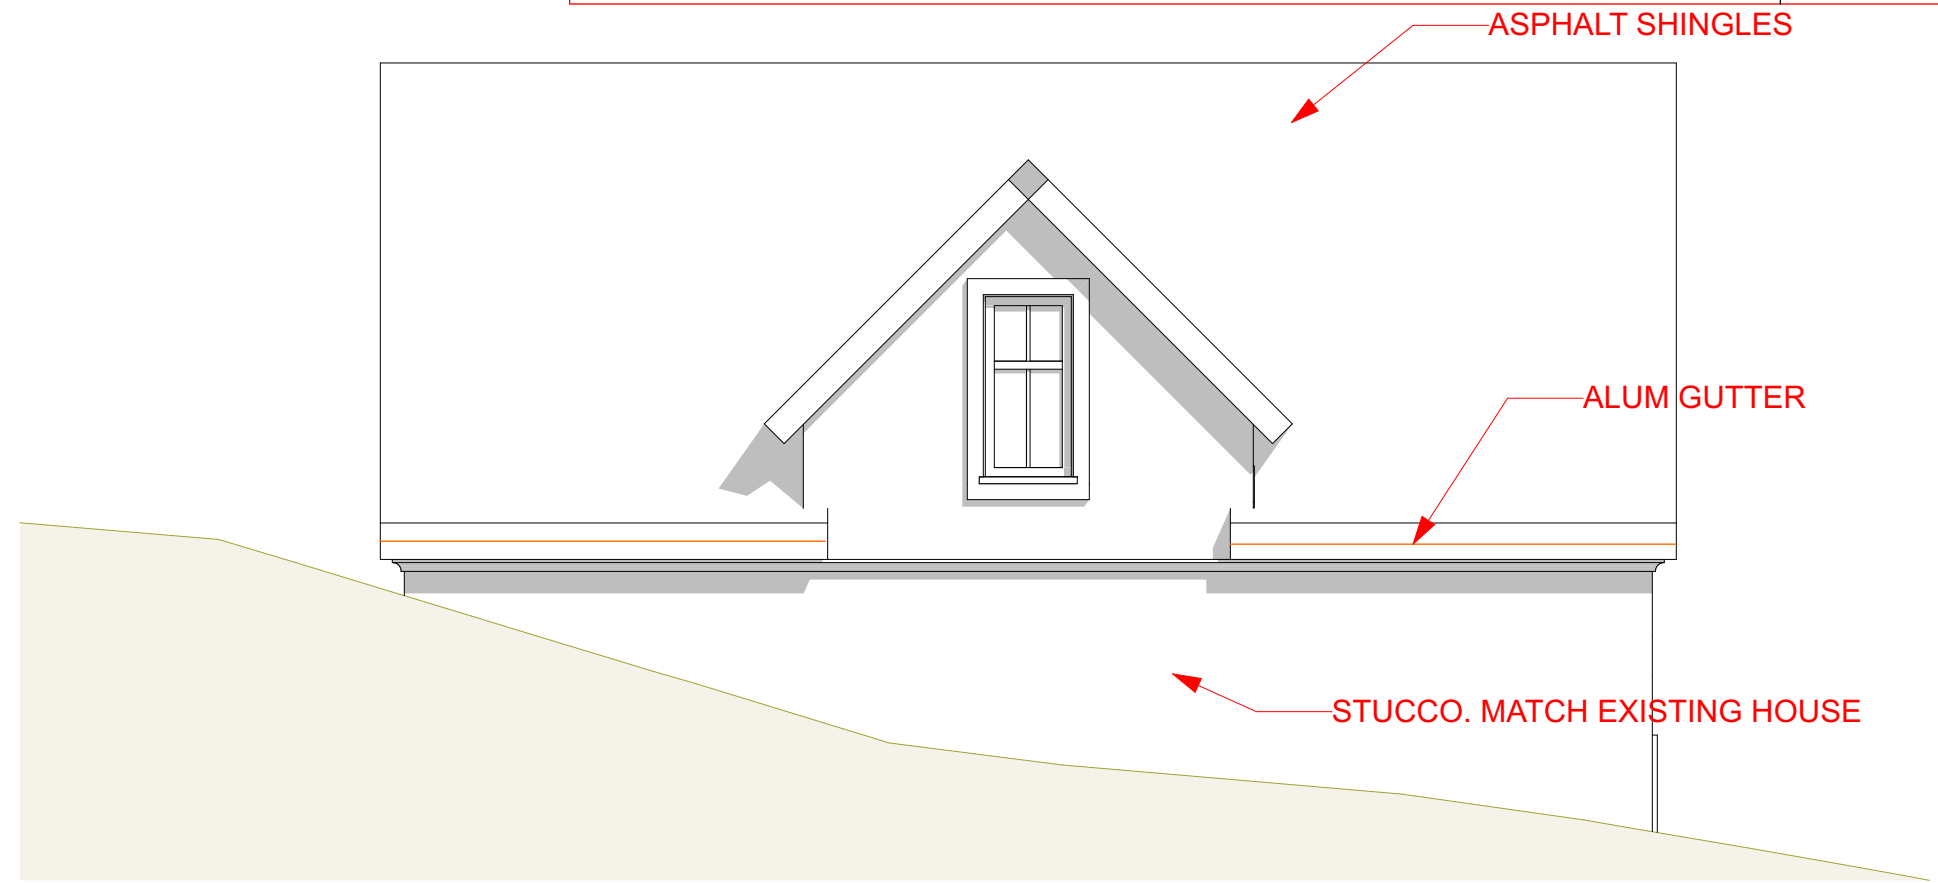

<b>Project:</b> <b>NEW GARAGE FOR 100 BISHOPSGATE RD.</b>		
<b>Owner:</b> Ely & Ellen Kaplansky 100 Bishopsgate Rd. Newton		<b>Date:</b> 9-20-21
<b>Architect:</b> SANGIOLLO ASSOCIATES, ARCHITECTS 9 Skecheconet Way, W. Harwich, MA 617 272 5402		
<b>Drawing:</b> <b>3D, SECTION &amp; ELEVATIONS</b>		<b>A1</b>

E14 West Elevation 1/4" = 1'-0"

E14 East Elevation 1/4" = 1'-0"

S-12 Building Section (1) 1/4" = 1'-0"

3D Visualization 1:2.50