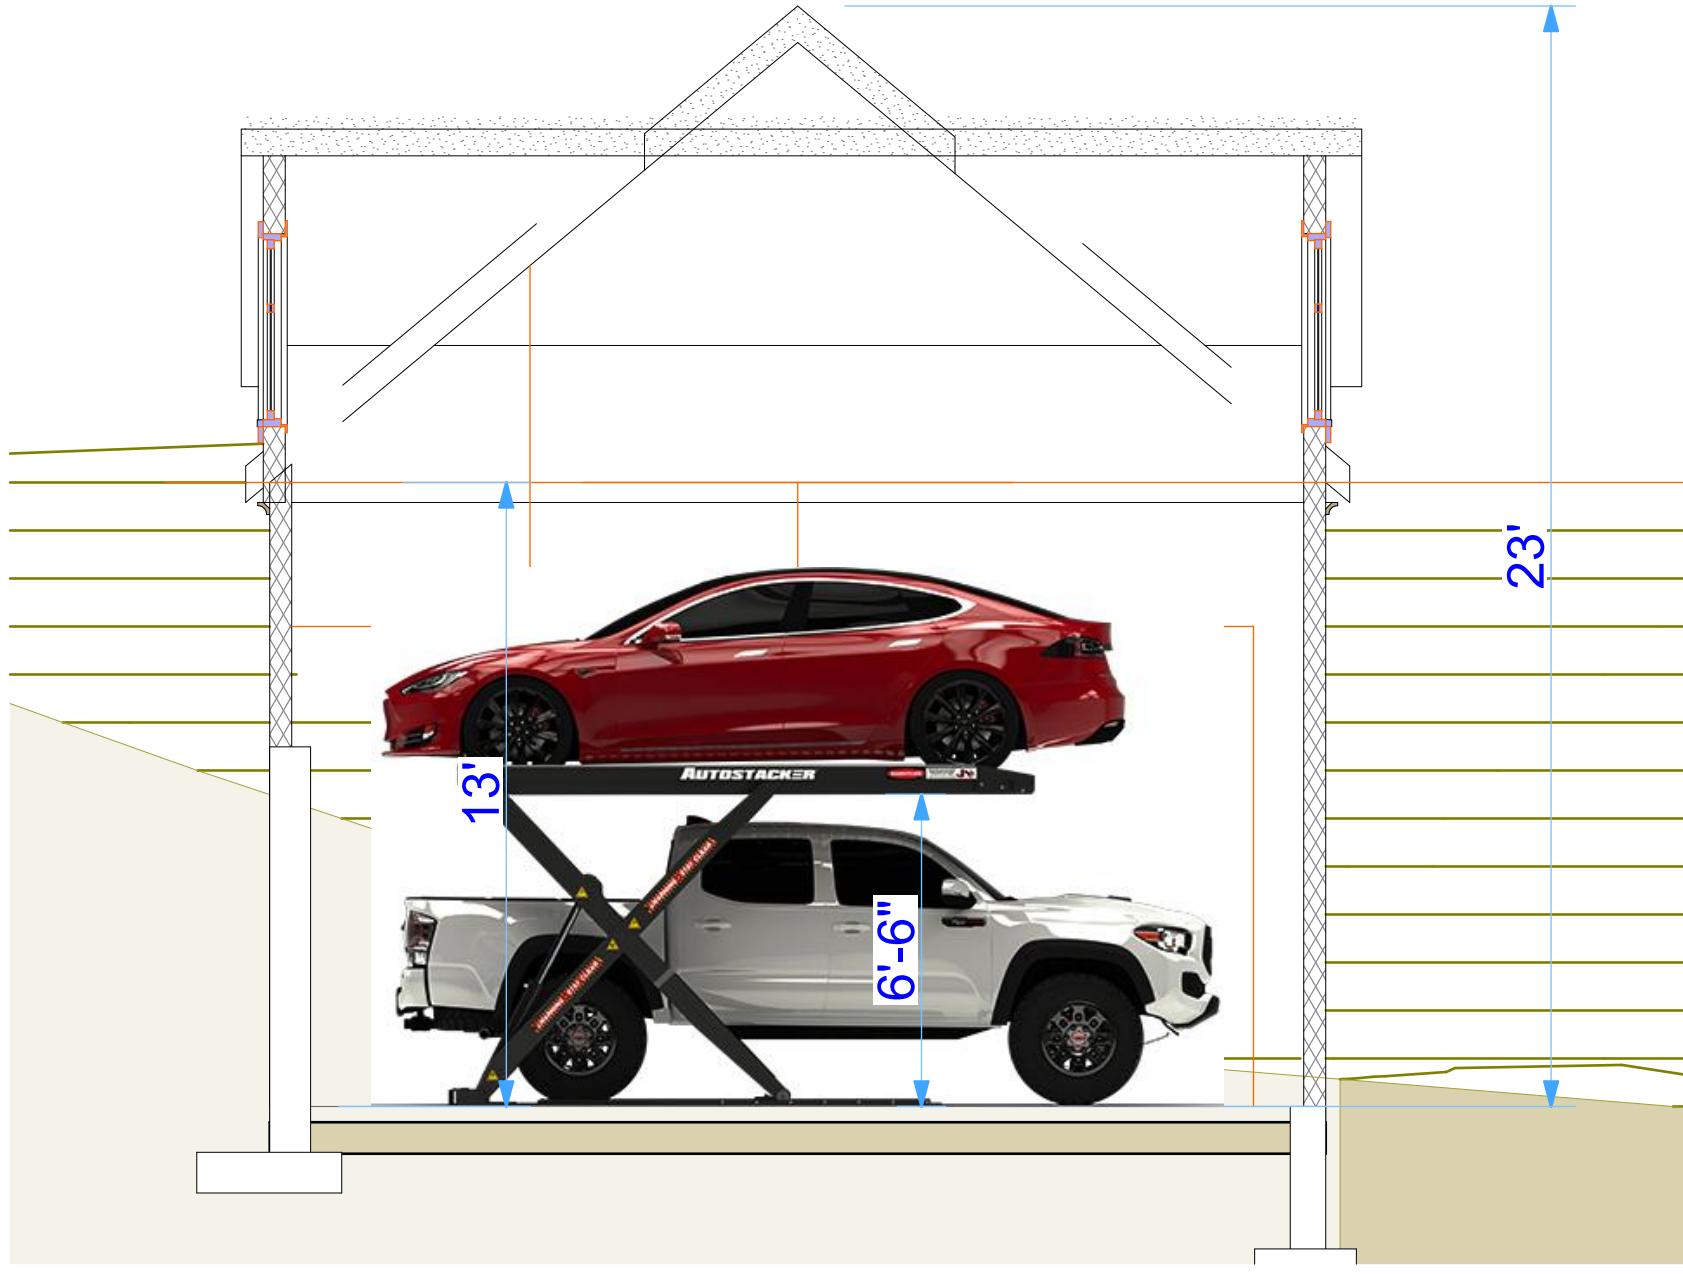

<b>Project:</b> <b>NEW GARAGE FOR 100 BISHOPSGATE RD.</b>		
<b>Owner:</b> Ely & Ellen Kaplansky 100 Bishopsgate Rd. Newton		<b>Date:</b> 9-20-21
<b>Architect:</b> SANGIOLLO ASSOCIATES, ARCHITECTS 9 Skecheconet Way, W. Harwich, MA 617 272 5402		
<b>Drawing:</b> <b>3D, SECTION &amp; ELEVATIONS</b>		<b>A1</b>

E14 West Elevation 1/4" = 1'-0"

E14 East Elevation 1/4" = 1'-0"

S-12 Building Section (1) 1/4" = 1'-0"

3D Visualization 1:2.50