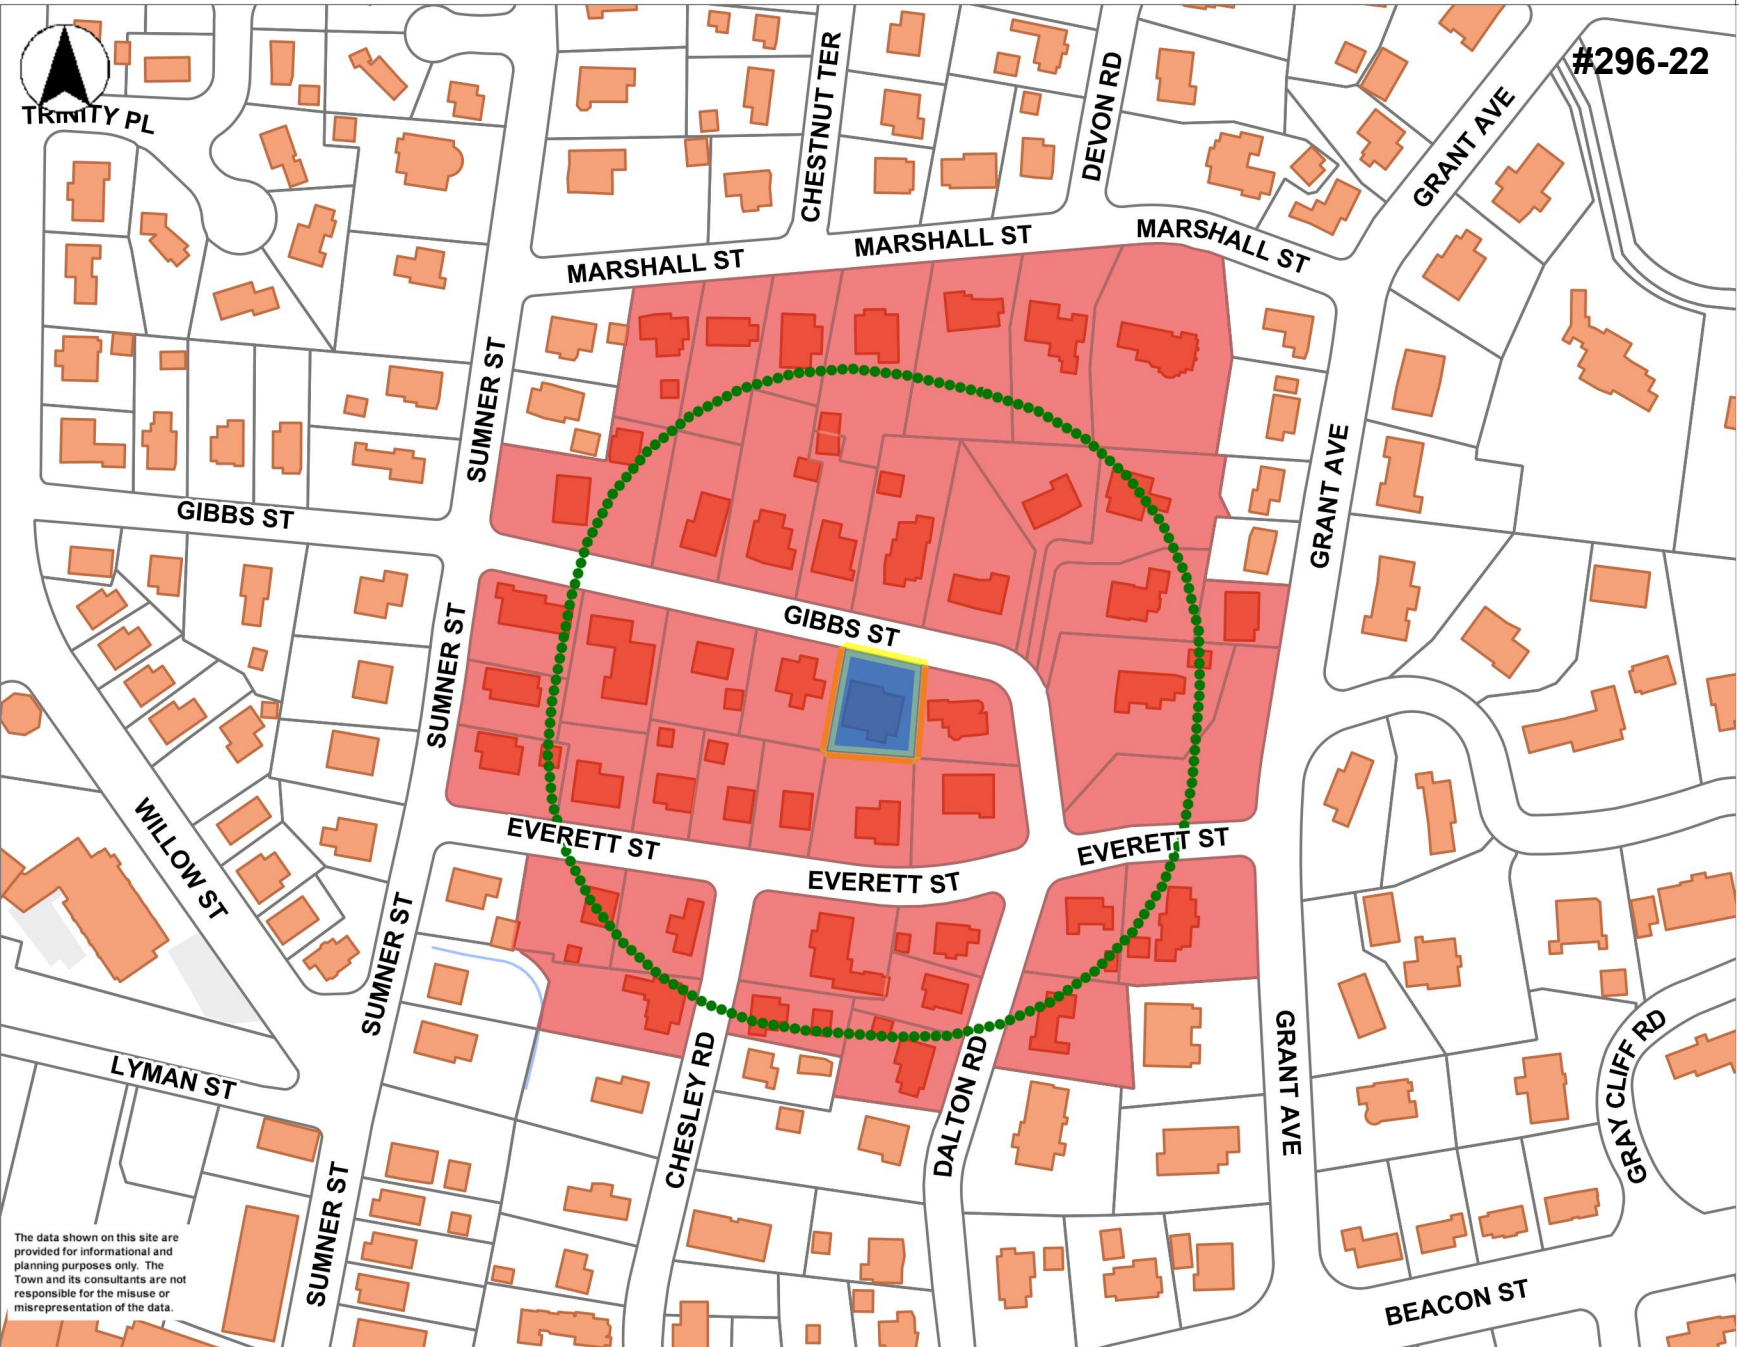

TRINITY PL

#296-22

- Address Numbers
- Buildings
- Parcels
- Parking Lots
- EOP
- MA Highways
  - Interstate
  - US Highway
  - Numbered Routes
- Streets
- Town Boundary
- Abutting Towns (Opaque)
- Abutting Towns
- Streams
- Surface Water

Printed on 05/05/2022 at 03:37 PM