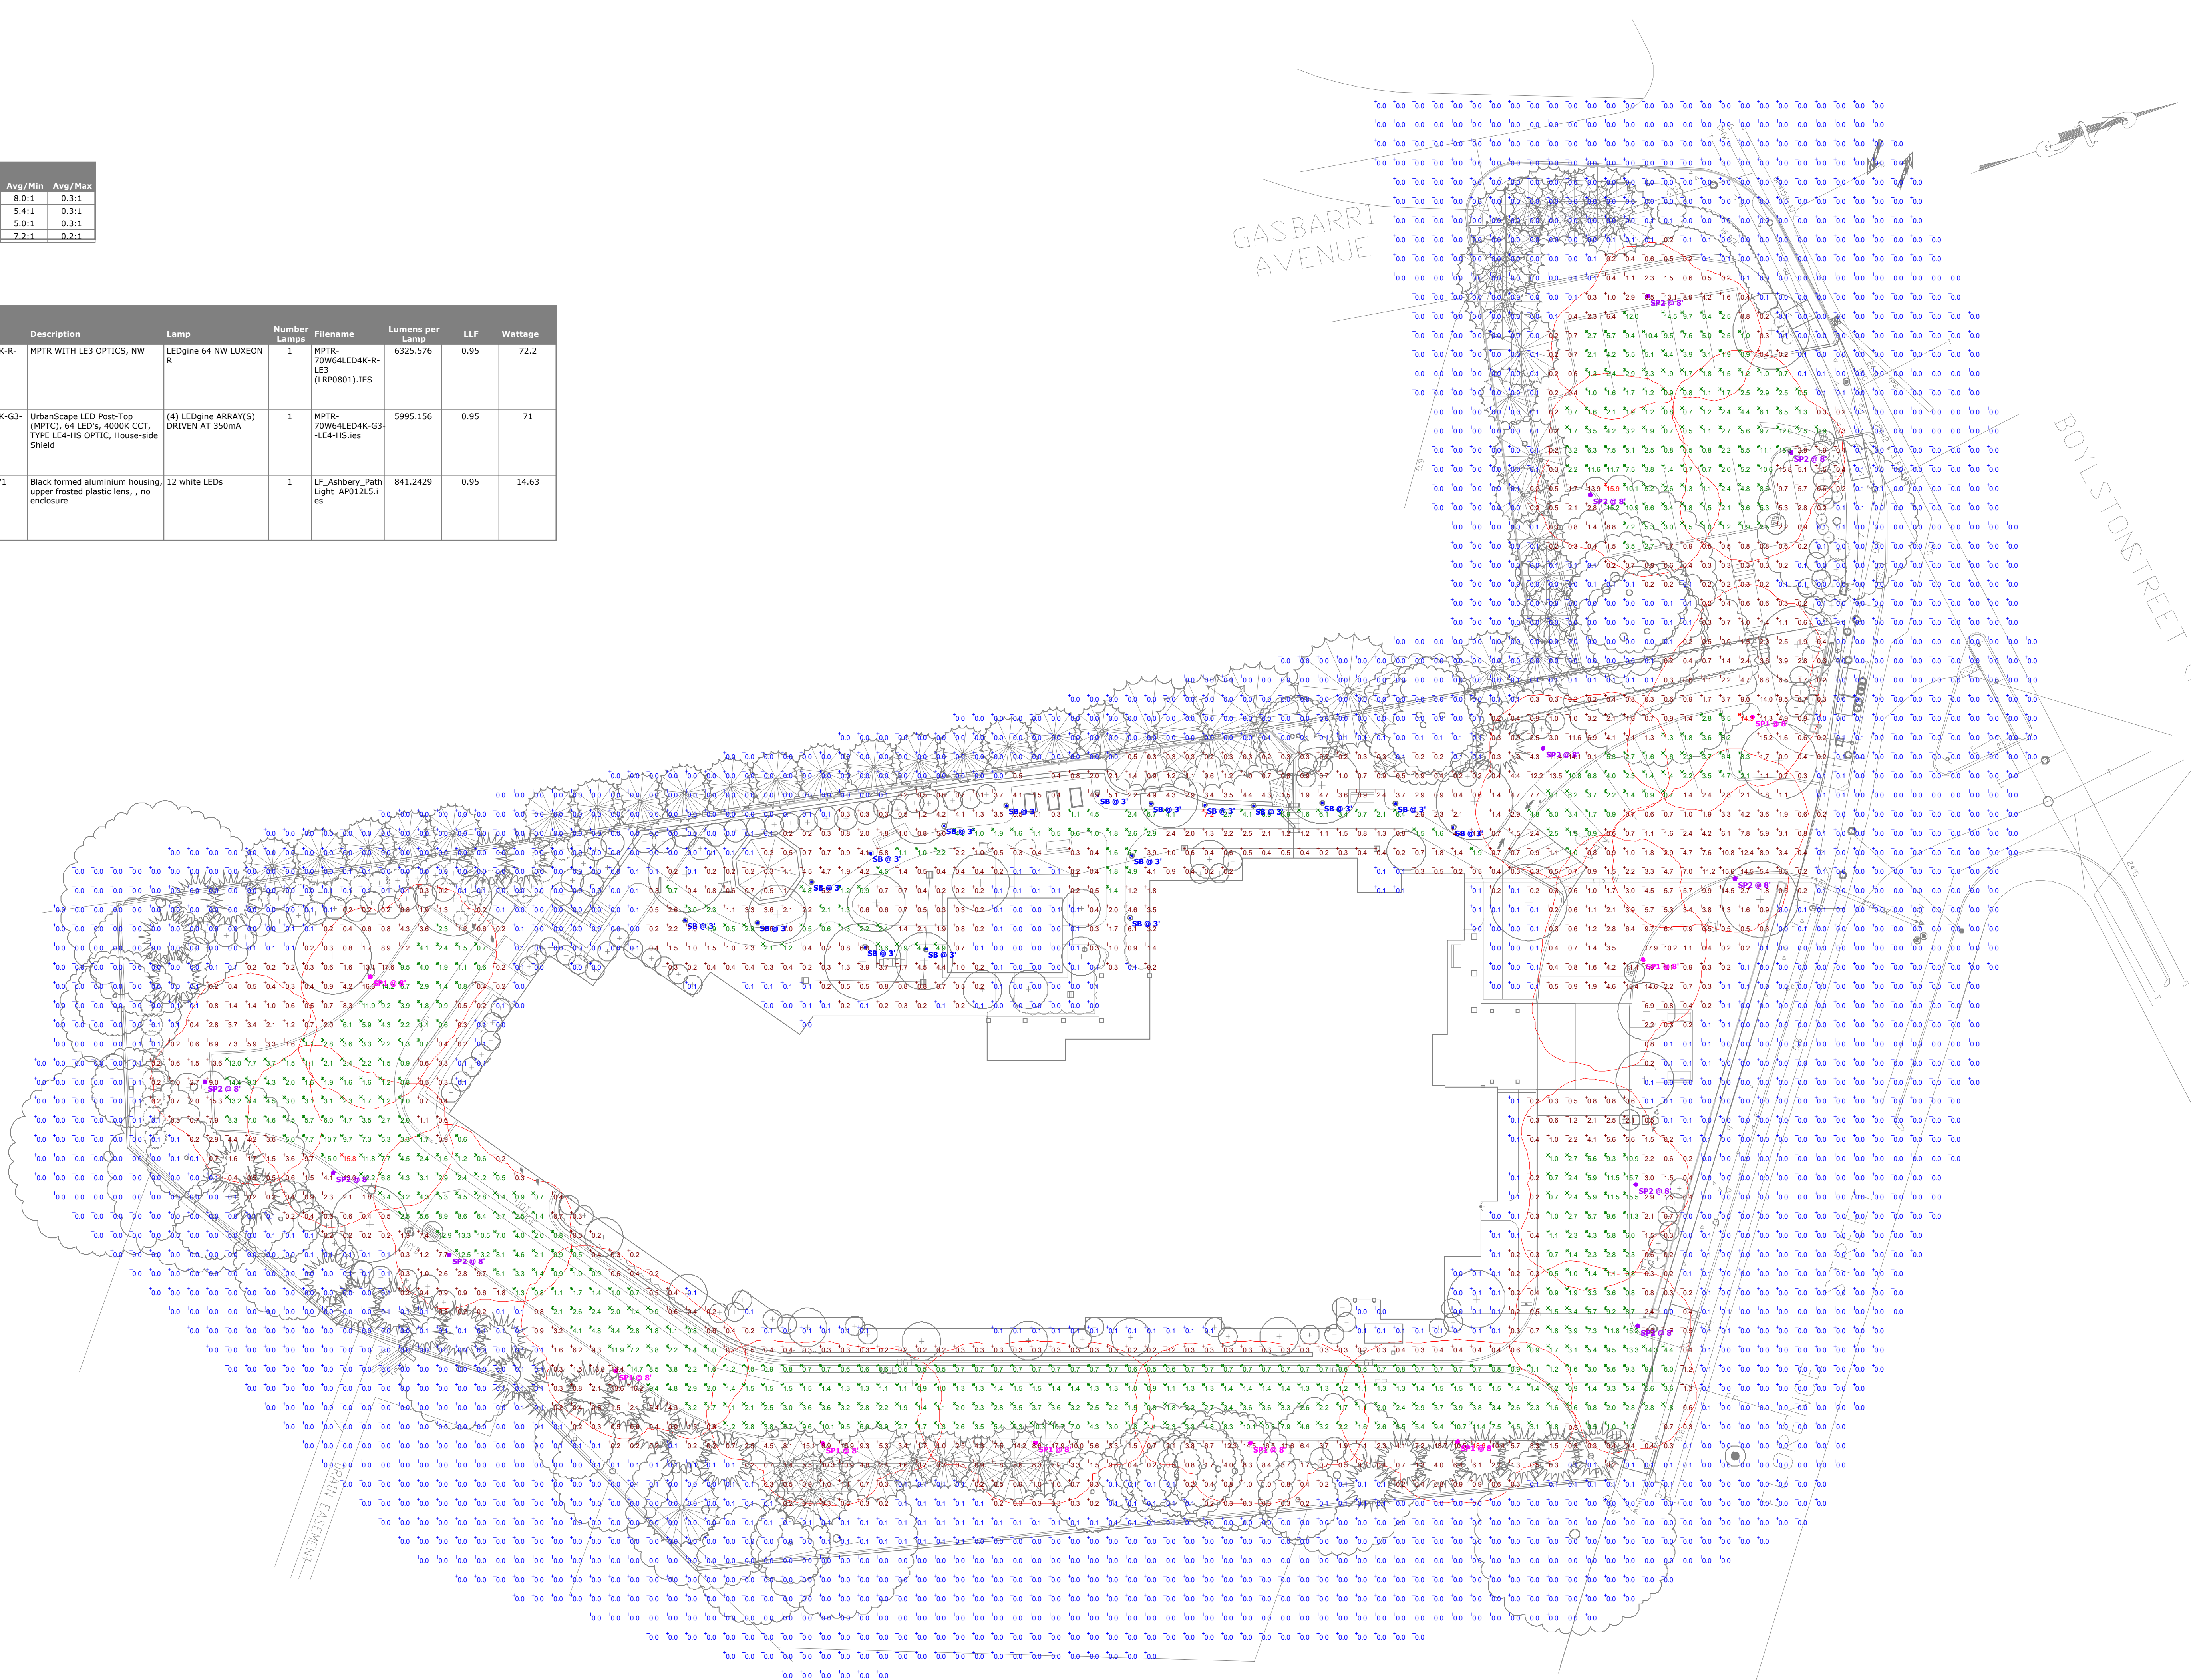

Luminaire Schedule											
Symbol	Label	QTY	Manufacturer	Catalog Number	Description	Lamp	Number Lamps	File Name	Lumens per Lamp	LLF	Wattage
	SP1	8	LUMEC	MPTK-70W64LED4K-R-LE3	MPTK WITH LE3 OPTICS, NW	LEDigne 64 NW LUXEON R	1	MPTK-70W64LED4K-R-LE3 (GRP001).IES	6325.576	0.95	72.2
	SP2	10	SIGNIFY CANADA LTD	MPTC-70W64LED4K-G3-LE4-HS	UrbanScape LED Post-Top (MPTC), 64 LEDs, 4000K CCT, TYPE LE4-HS OPTIC, House-side Shield	(4) LEDigne ABRAY(S) DRIVEN AT 350mA	1	MPTC-70W64LED4K-G3-LE4-HS.ies	5995.156	0.95	71
	SB	17	Landscape Forms	AP-012L5-03SF-LV1	Black formed aluminum housing, upper frosted plastic lens, no enclosure	12 white LEDs	1	LF_Ashbery_Path_Light_AP012L5.ies	841.2429	0.95	14.63

Plan View
Scale = 1" = 20'