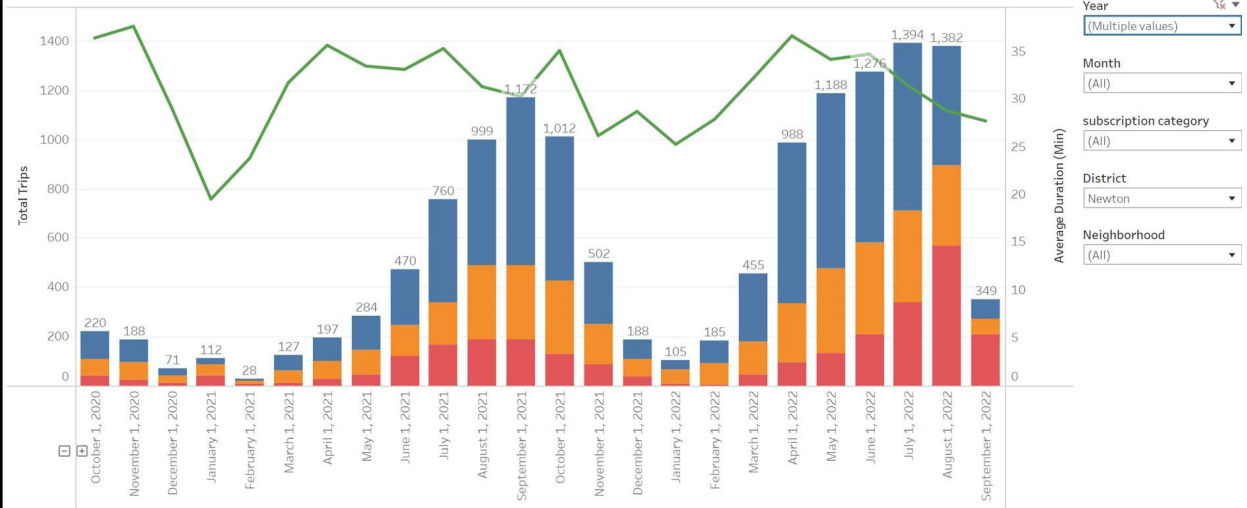

Trip Count & Average Duration

--trips greater than 60 seconds and capped at 2 hours

Trip By Starting & Ending Station

--trips greater than 60 seconds

District	Logical Ter..	Station Name	Starting Trips	Ending Trips	FT
Newton	N32009	Boston College T	2,065	1,862	.
	N32011	California at Chapel	833	869	.
	N32003	Bacon St at Washington St	553	495	.
	N32010	Newton Highlands T	463	414	.
	N32002	Nonantum Library	382	396	.
	N32014	Washington St at Walnut St	343	366	.
	N32008	Langley Lot	339	345	.
	N32001	Washington St at Crafts St	300	301	.
	N32012	Beacon at Walnut	293	300	.
	N32015	Auburndale	262	281	.
	N32005	West Newton	272	268	.
	N32000	Centre St at Washington St	195	205	.
	N32006	Watertown St at Albemarle Rd	155	160	.
	N32004	Union St at Herrick Rd - Newton Centre Green Line	146	150	.
	N32018	Centre St at Commonwealth Ave	133	142	.
	N32013	Newton Library	116	122	.

Logical Terminal Name

Station Name

Year

- (All)
- 2017
- 2018
- 2019
- 2020
- 2021
- 2022