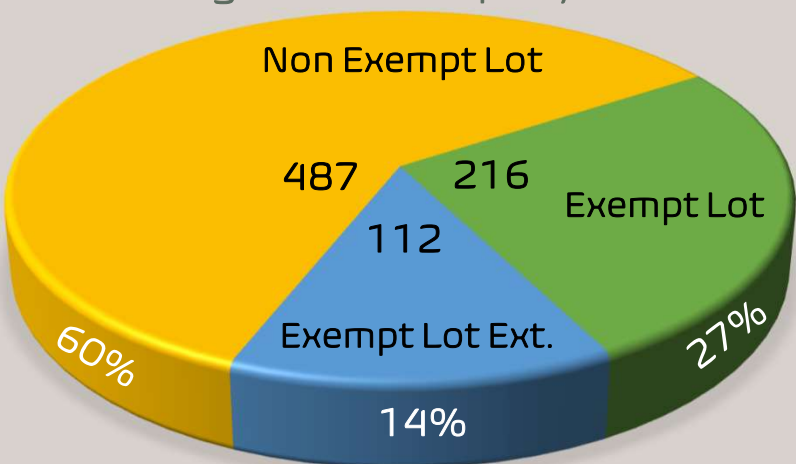

# Tree Permit Data, Last Three Years

815 Permits Issued over 3 years  
(Avg. 250 to 300 per year)

--Average size tree removed 14" DBH  
 --Avg. lot w/ removals removes 6 trees  
 --160 lots per year are non-exempt  
 --Less than 6% Non-exempt lots choose payment in lieu of complete planting

	Lots with Trees Removed	Trees Removed	Diameter Inches Cut
Exempt Lots	35	81	1,650
Exempt Lot Extended	18	45	890
Non Exempt Lots	136	856	11,340
<b>TOTALS</b>	<b>189</b>	<b>982</b>	<b>13,880</b>