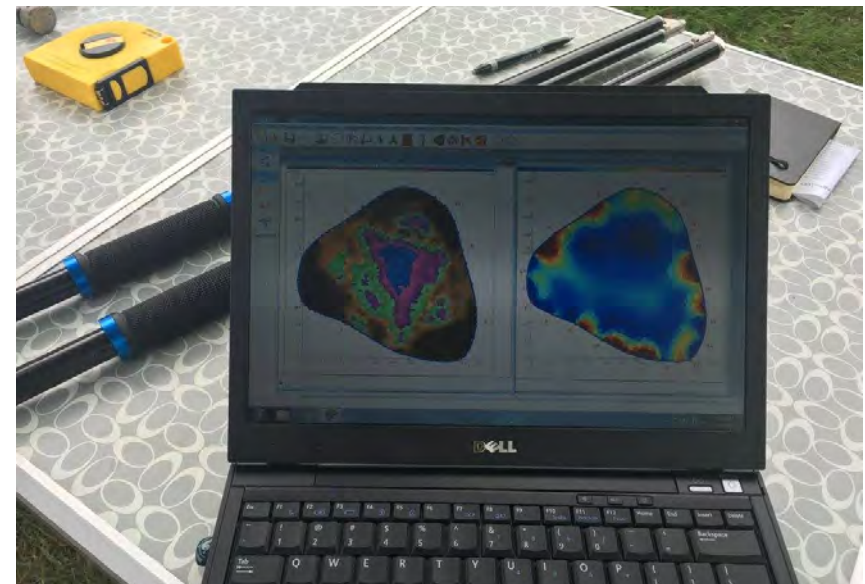

Bottom: Full Autumn Color of a Mature Sugar Maple

Tree Care

Left: Tree Removal of diseased American Elm on border in Sec Z. Dutch Elm Disease is spread by bark beetles.

Right: Replacing a perpetual care planting with a new ball & burlapped Pink Flowering Dogwood.

Tree Care
2019 Bartlett Tree Evaluation

Newton Sentry Sugar Maple Dr. Brian Maynard's grafting class 2020

Dr. Maynard specializes in maple grafting and when he learned that Newton Cemetery has the original Newton Sentry specimen and that it is in poor condition, he was so excited to help us. He dedicated all 12 of his sugar maple grafts for his propagation class to our tree!

UMASS Elm Tree Study on Dutch Elm Disease, 2016

Dr. Nick Brazeo of the UMass Plant Diagnostic Laboratory conducting research on Newton Cemetery's American Elms. The focus of the study was non-destructive detection of internal decay in elms that are regularly treated with fungicides to control Dutch elm disease. Decay is detected using sonic and electrical resistance tomography.