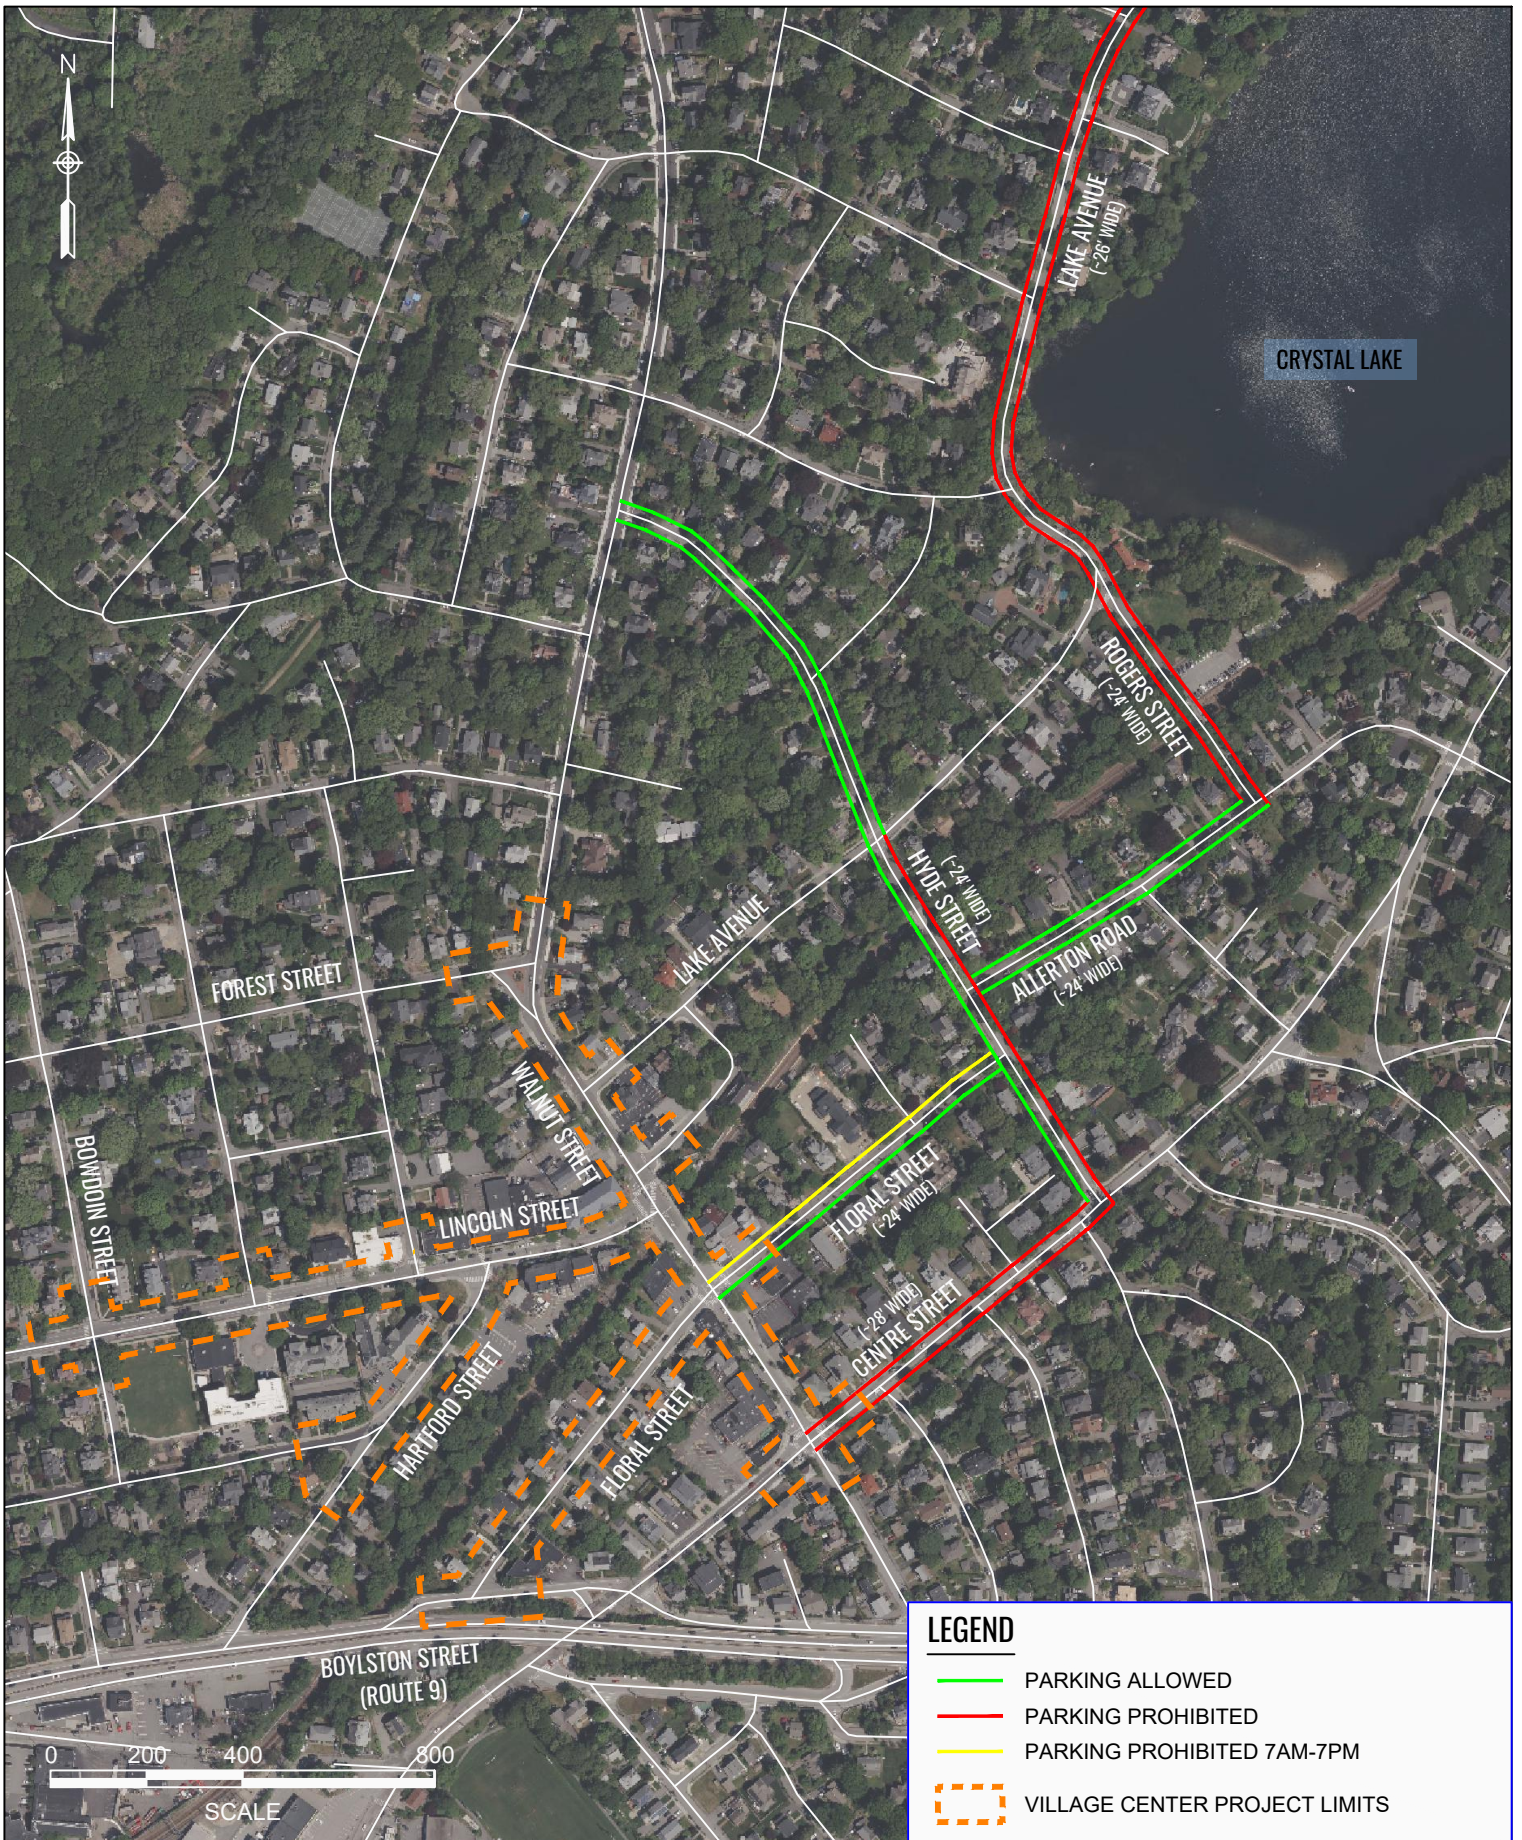

# BICYCLE ROUTE ALTERNATIVE FOR WALNUT STREET - INFRASTRUCTURE

Newton Highlands Rehabilitation Project  
Newton, MA

# BICYCLE ROUTE ALTERNATIVE FOR WALNUT STREET - PARKING

Newton Highlands Rehabilitation Project  
 Newton, MA