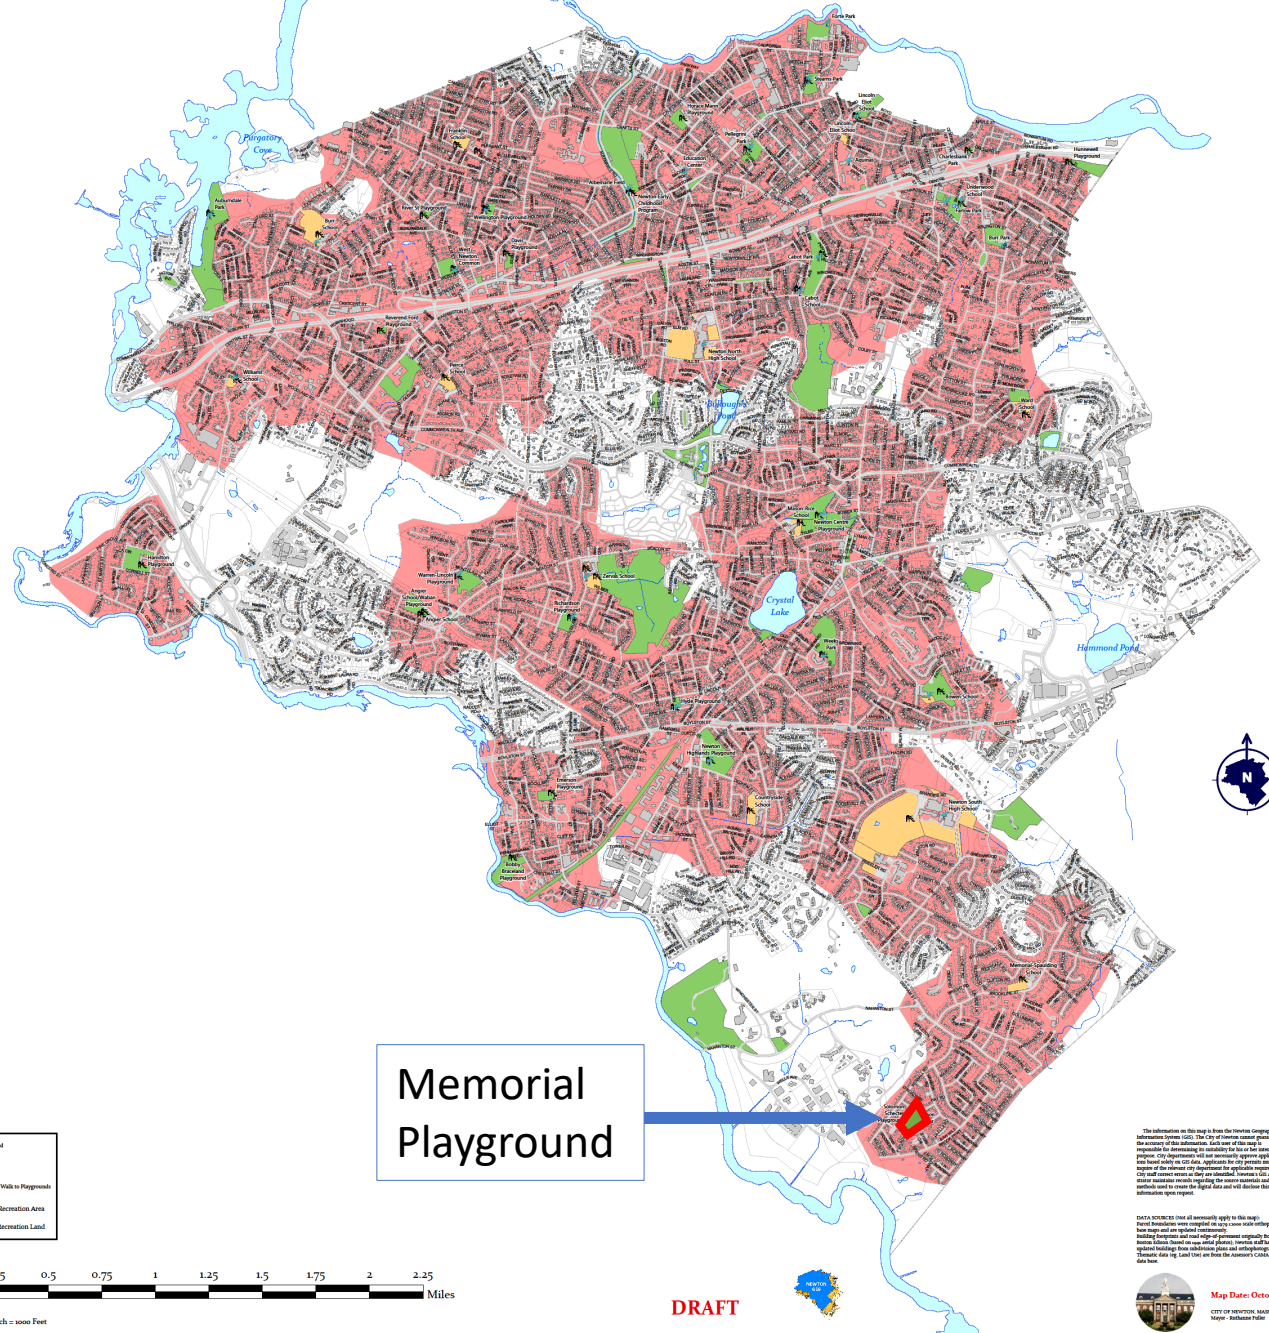

Areas Within a 15 Minute Walk from Playgrounds

City of Newton, Massachusetts

Memorial Playground

- Playground
- To Line
- 15 Minute Walk to Playgrounds
- Park or Recreation Area
- School Recreation Land

Map Scale: 1 inch = 1000 Feet

DRAFT