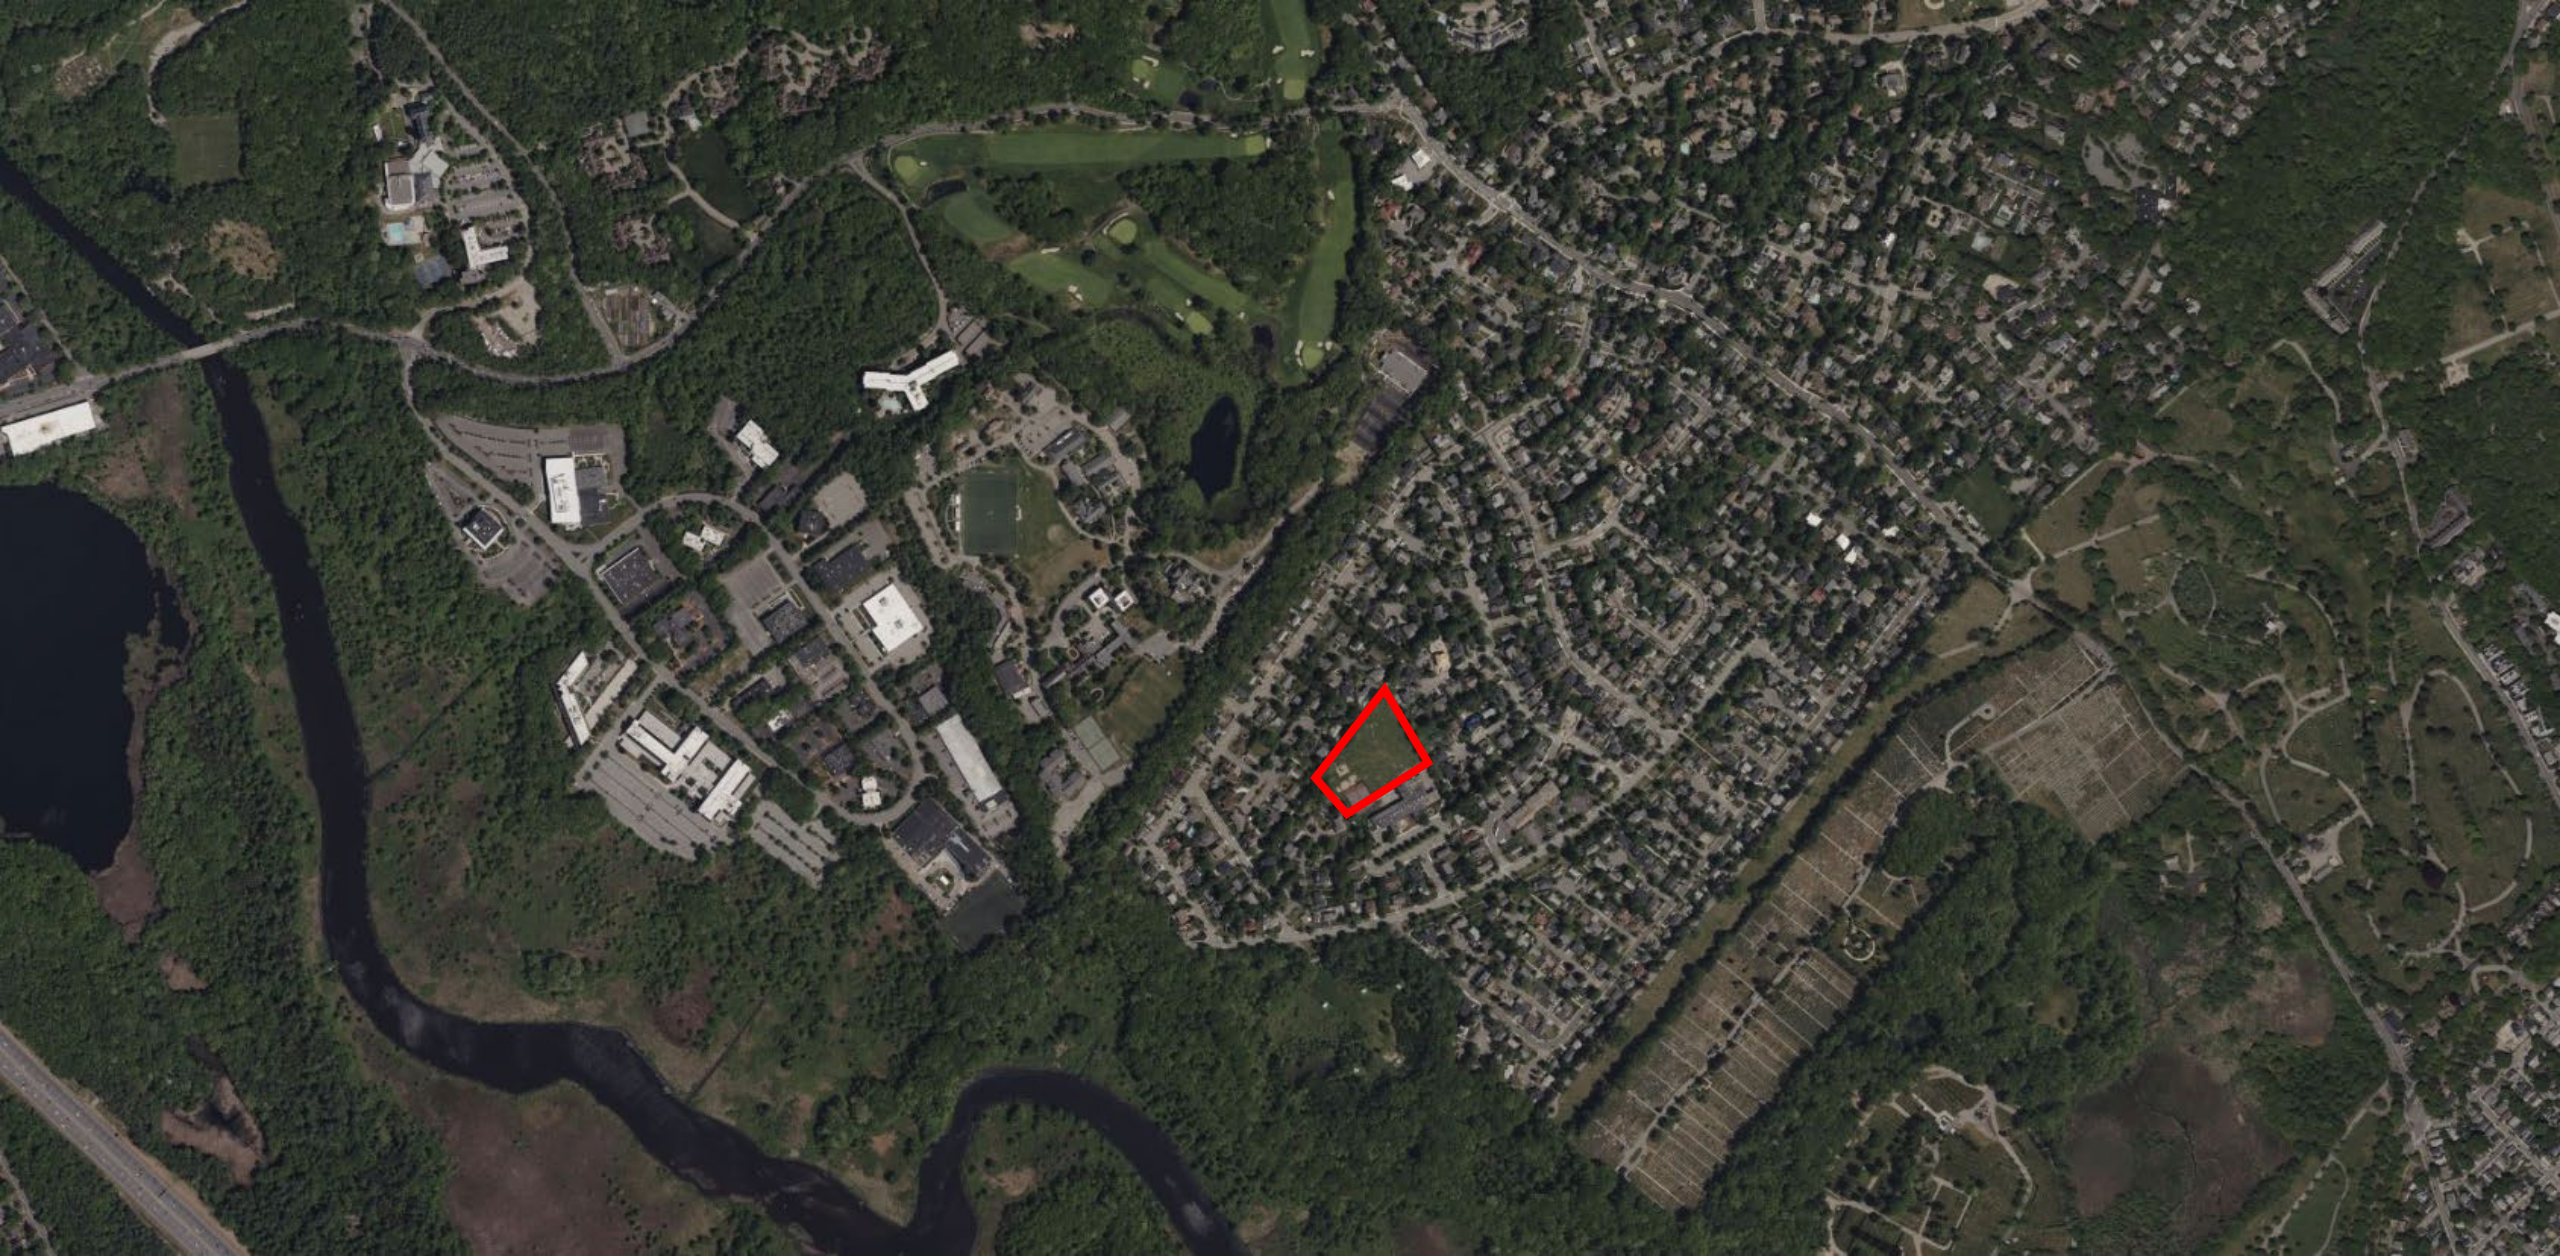

Areas Within a 15 Minute Walk from Playgrounds

City of Newton, Massachusetts

Memorial Playground

- Playground
- To Line
- 15 Minute Walk to Playgrounds
- Park or Recreation Area
- School Recreation Land

Map Scale: 1 inch = 1000 Feet

Map Date: October 24, 2003
CITY OF NEWTON, MASSACHUSETTS
Intersect Version 1.0

NEWTON
Parks, Recreation & Culture

Oak Hill is surrounded by a lot of open space, but just one City of Newton public park.

Historic maps show the area of Oak Hill to have been part of a larger marsh, and then as part of a larger farm, before being developed into a neighborhood in the 1940s.

Memorial Park has always been open space for its neighborhood.

Memorial Park-Overview

- 3.0 acres
- Abutting Solomon Schechter Day School
- Centrally-located among mostly single-family neighborhood
- Connections to multiple walking/biking paths
- Open lawn area/multi-purpose practice field
- Backstop
- 2 Tennis courts
- Perimeter tree plantings
- Metal shade shelter