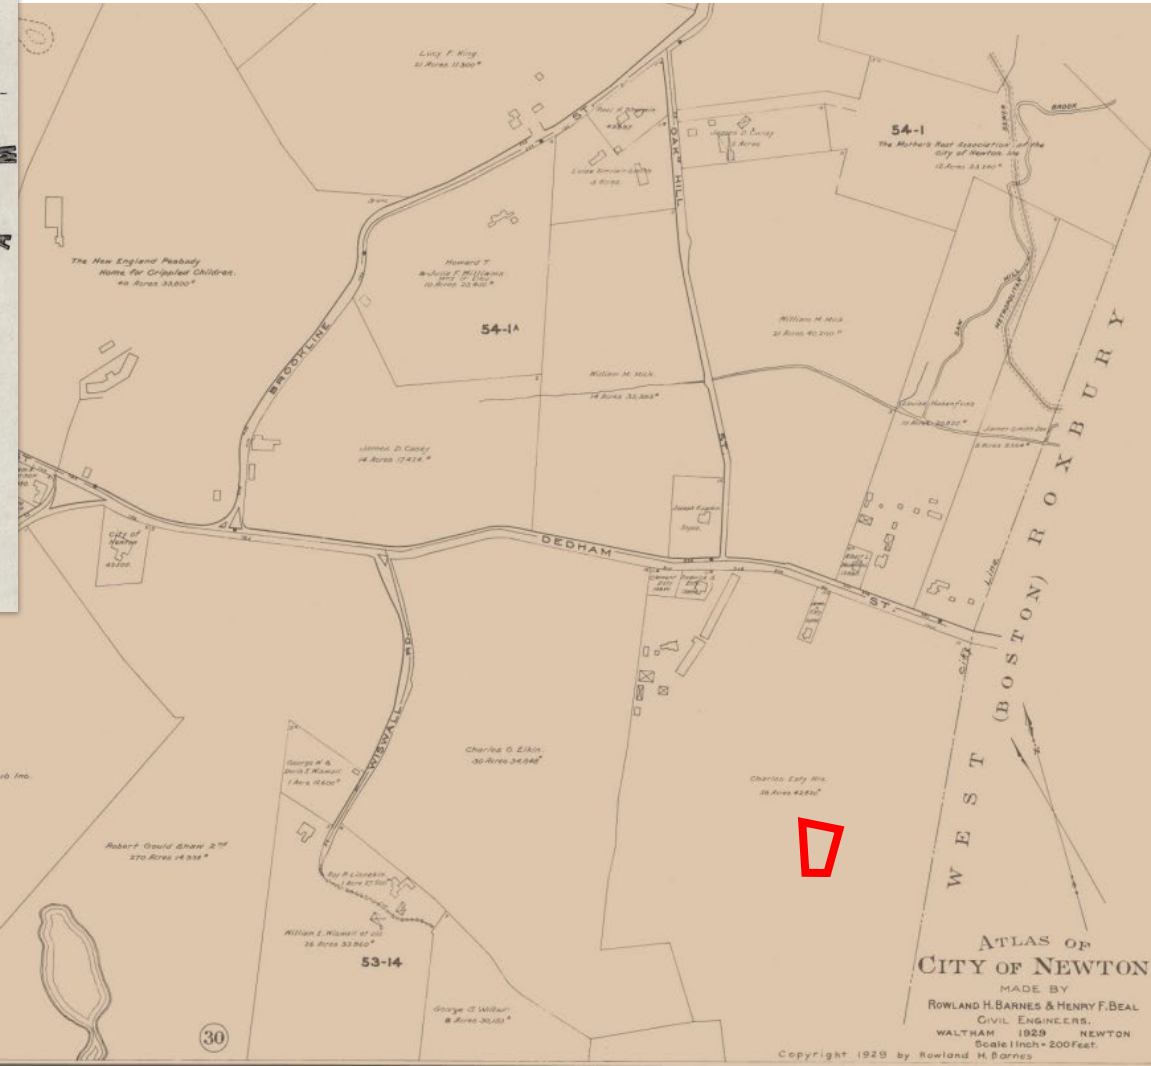

Map Date: October 24, 2003
CITY OF NEWTON, MASSACHUSETTS
Intersect Version 1.0

NEWTON
Parks, Recreation & Culture

Oak Hill is surrounded by a lot of open space, but just one City of Newton public park.

Historic maps show the area of Oak Hill to have been part of a larger marsh, and then as part of a larger farm, before being developed into a neighborhood in the 1940s.

Memorial Park has always been open space for its neighborhood.

Memorial Park-Overview

- 3.0 acres
- Abutting Solomon Schechter Day School
- Centrally-located among mostly single-family neighborhood
- Connections to multiple walking/biking paths
- Open lawn area/multi-purpose practice field
- Backstop
- 2 Tennis courts
- Perimeter tree plantings
- Metal shade shelter