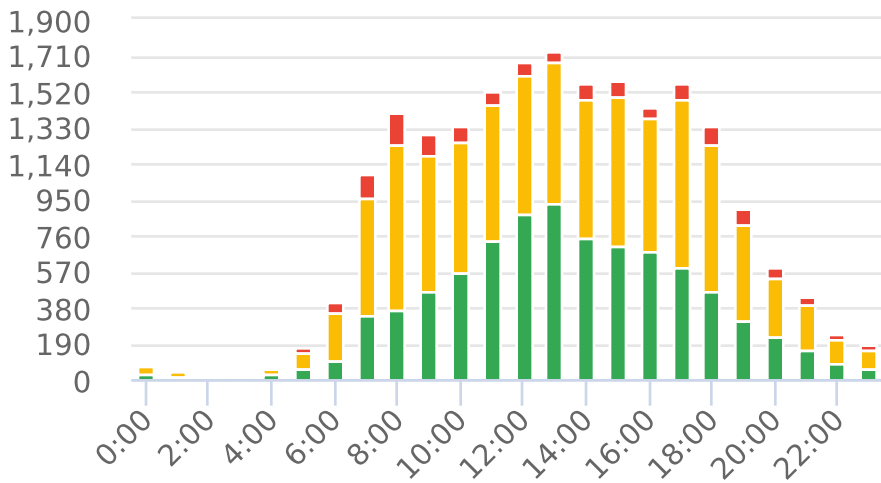

Start: 2023-12-11
 End: 2023-12-18
 Times: 0:00:00-23:59:59

Violation Threshold: Speed Limit + 10
 Speed Range: 1 to 150

Overall Summary

Total Days of Data: 7
 Speed Limit: 20
 Average Speed: 20.89
 50th Percentile Speed: 21.96
 85th Percentile Speed: 27.68
 Pace Speed Range: 18-28

Minimum Speed: 6
 Maximum Speed: 57
 Display Mode: Speed Display
 Average Volume per Day: 2960.7
 Total Volume: 20725

● Violators ● Inside Threshold ● Compliant ● Vehicles Slowed
 ● Other

● Speed Limit ● Average Speed ● 50% Speed ● 85% Speed