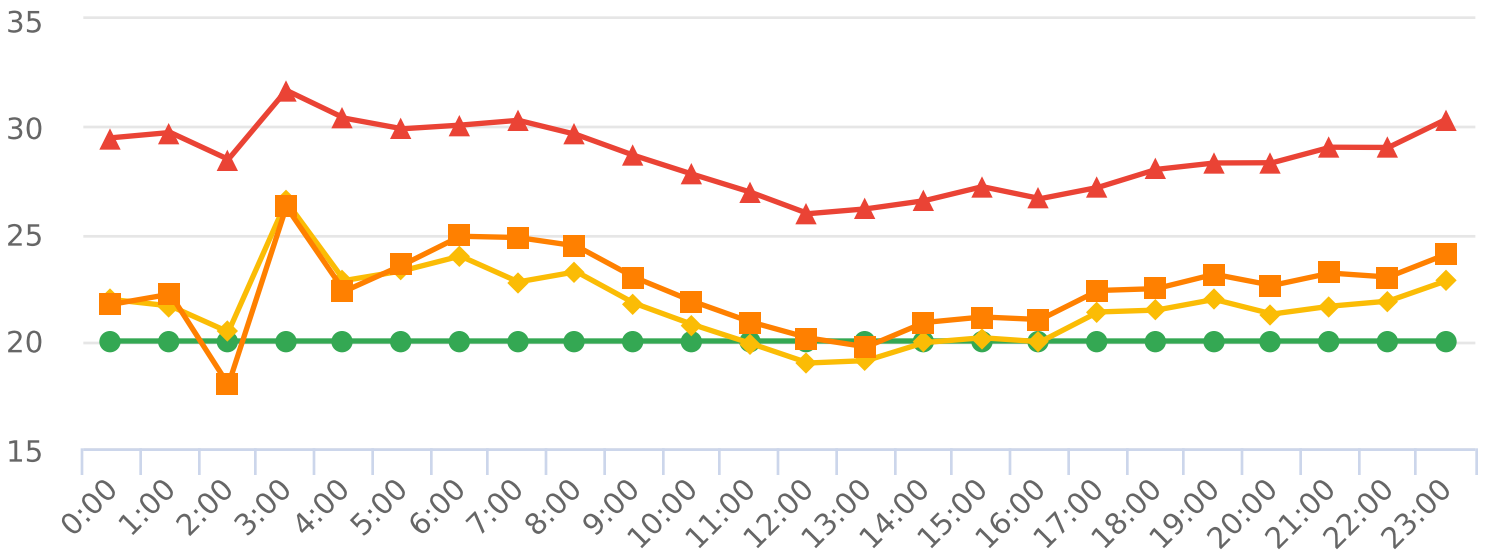

Start: 2023-12-11
 End: 2023-12-18
 Times: 0:00:00-23:59:59

Violation Threshold: Speed Limit + 10
 Speed Range: 1 to 150

Overall Summary

Total Days of Data: 7
 Speed Limit: 20
 Average Speed: 20.89
 50th Percentile Speed: 21.96
 85th Percentile Speed: 27.68
 Pace Speed Range: 18-28

Minimum Speed: 6
 Maximum Speed: 57
 Display Mode: Speed Display
 Average Volume per Day: 2960.7
 Total Volume: 20725

● Violators ● Inside Threshold ● Compliant ● Vehicles Slowed
 ● Other

● Speed Limit ● Average Speed ● 50% Speed ● 85% Speed