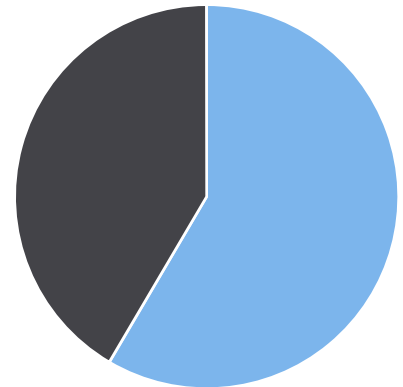

Start: 2023-12-11
 End: 2023-12-18
 Times: 0:00:00-23:59:59

Violation Threshold: Speed Limit + 10
 Speed Range: 1 to 150

Overall Summary

Total Days of Data: 7
 Speed Limit: 20
 Average Speed: 20.89
 50th Percentile Speed: 21.96
 85th Percentile Speed: 27.68
 Pace Speed Range: 18-28

Minimum Speed: 6
 Maximum Speed: 57
 Display Mode: Speed Display
 Average Volume per Day: 2960.7
 Total Volume: 20725

● Violators ● Inside Threshold ● Compliant ● Vehicles Slowed
 ● Other

● Speed Limit ● Average Speed ● 50% Speed ● 85% Speed