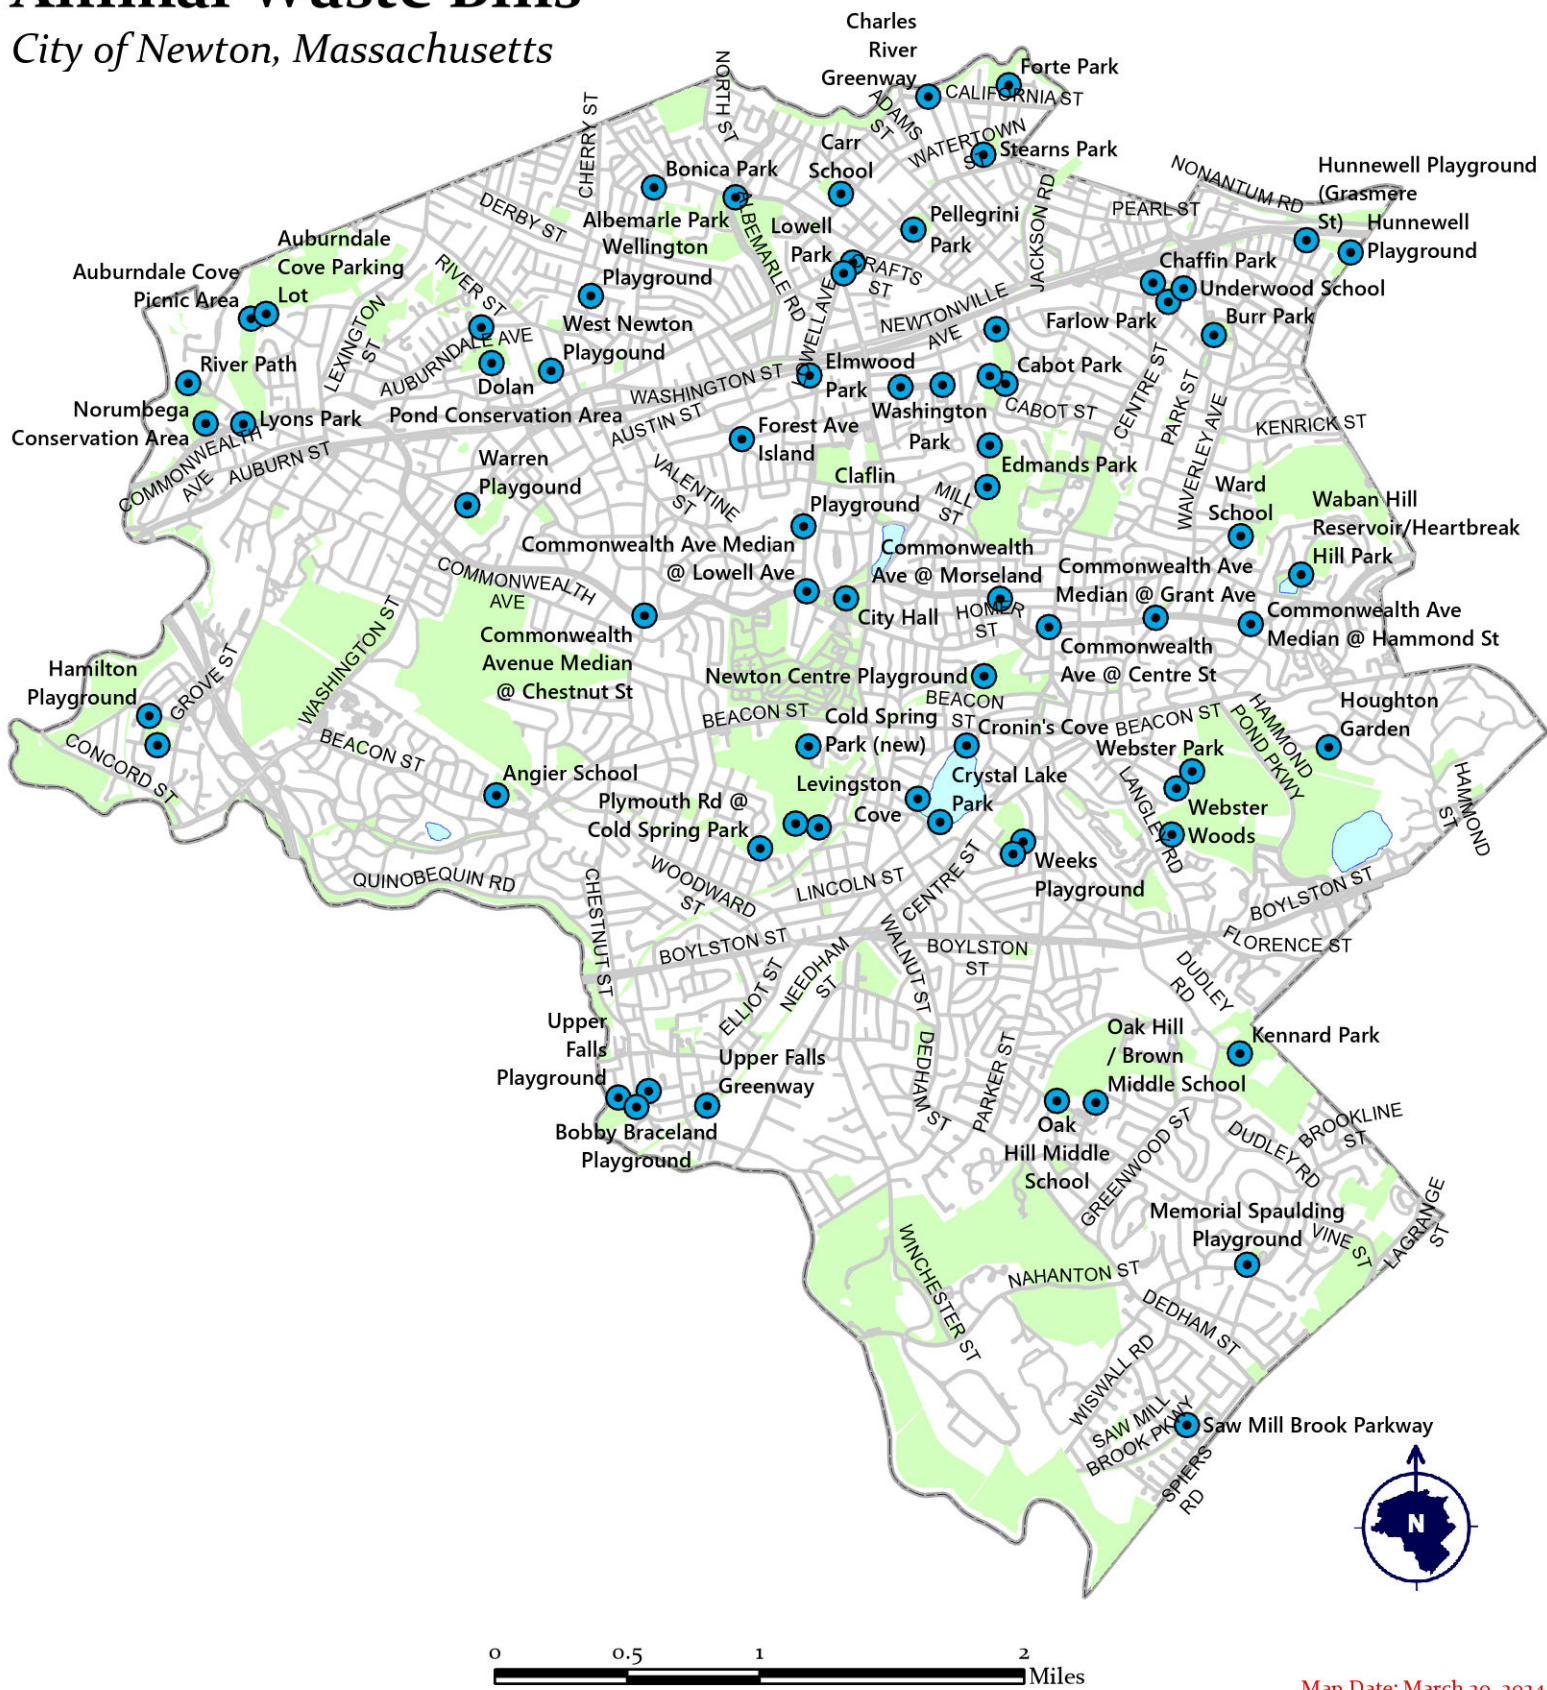

Animal Waste Bins

City of Newton, Massachusetts

Map Date: March 20, 2024

CITY OF NEWTON, MASSACHUSETTS
Mayor - Ruthanne Fuller

The information on this map is from the Newton Geographic Information System (GIS). The City of Newton cannot guarantee the accuracy of this information. Each user of this map is responsible for determining its suitability for his or her intended purpose. City departments will not necessarily approve applications based solely on GIS data.