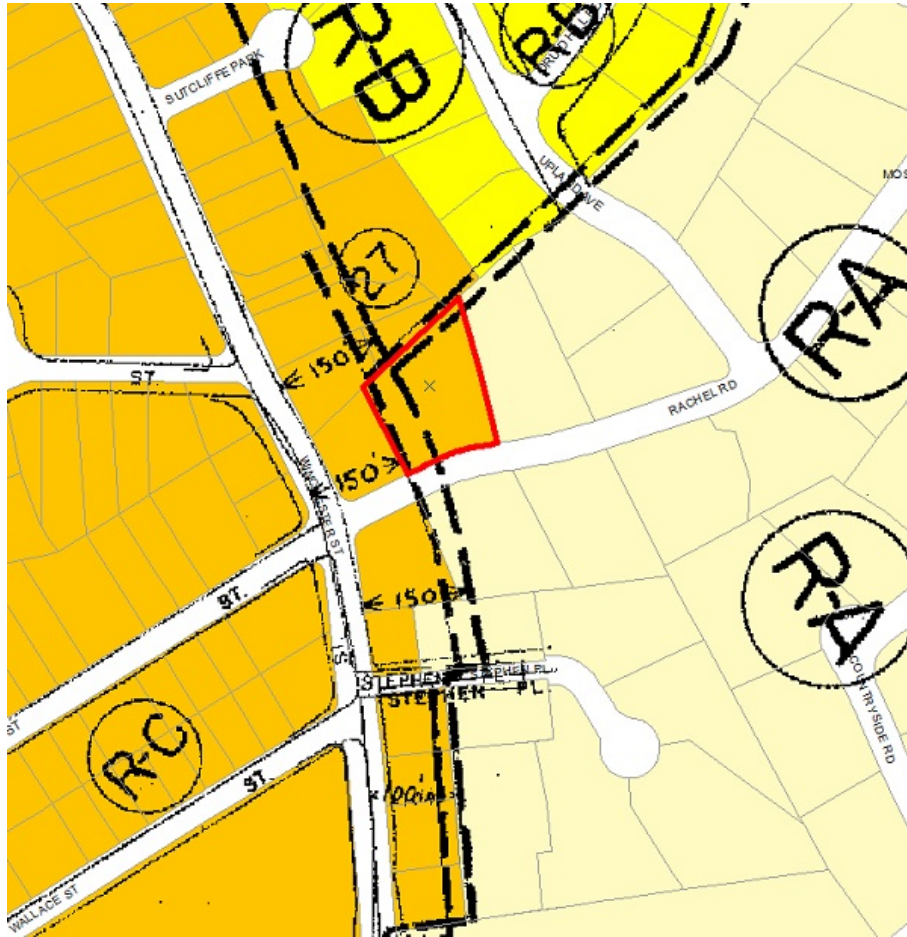

121 Rachel Rd

Before