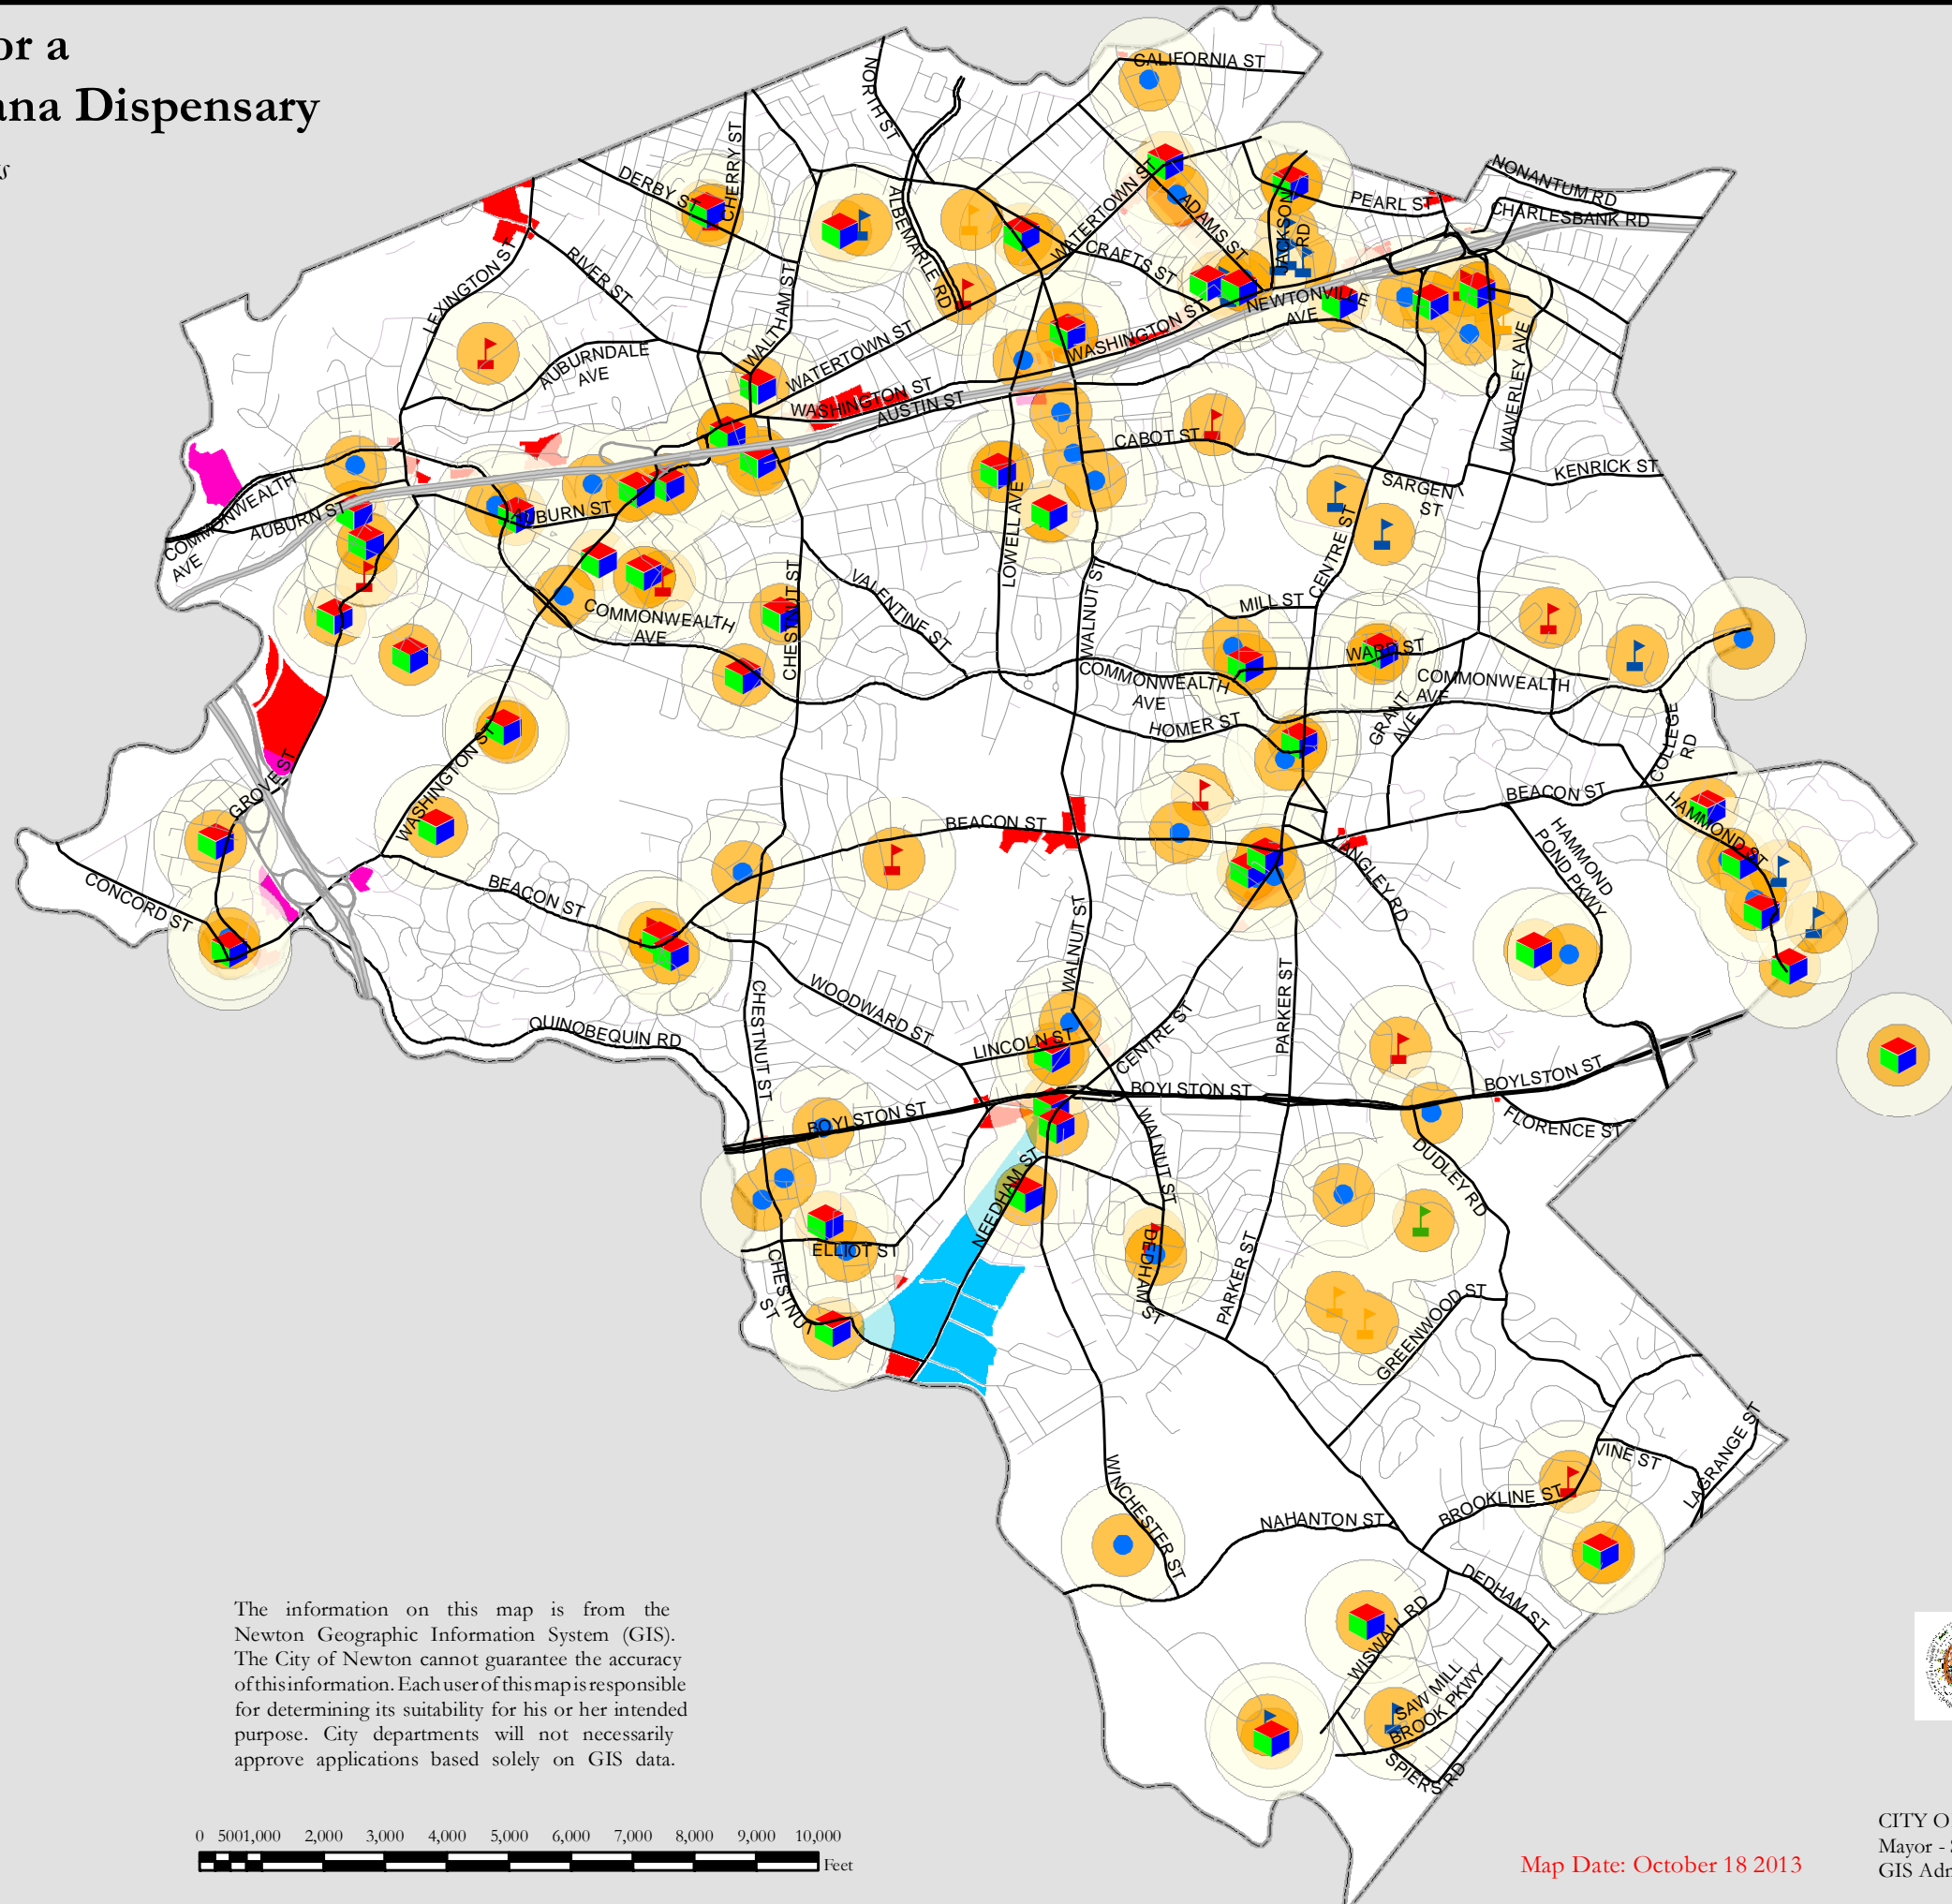

Potential Sites for a Medical Marijuana Dispensary

City of Newton, Massachusetts

Legend

- Day Care Centers
- Places of Worship

Schools

- Elementary
- Middle
- High
- Private

Distances from Facilities

- 500
- 1000

Zoning

- Business 2
- Business 5
- Mixed Use 1

The information on this map is from the Newton Geographic Information System (GIS). The City of Newton cannot guarantee the accuracy of this information. Each user of this map is responsible for determining its suitability for his or her intended purpose. City departments will not necessarily approve applications based solely on GIS data.