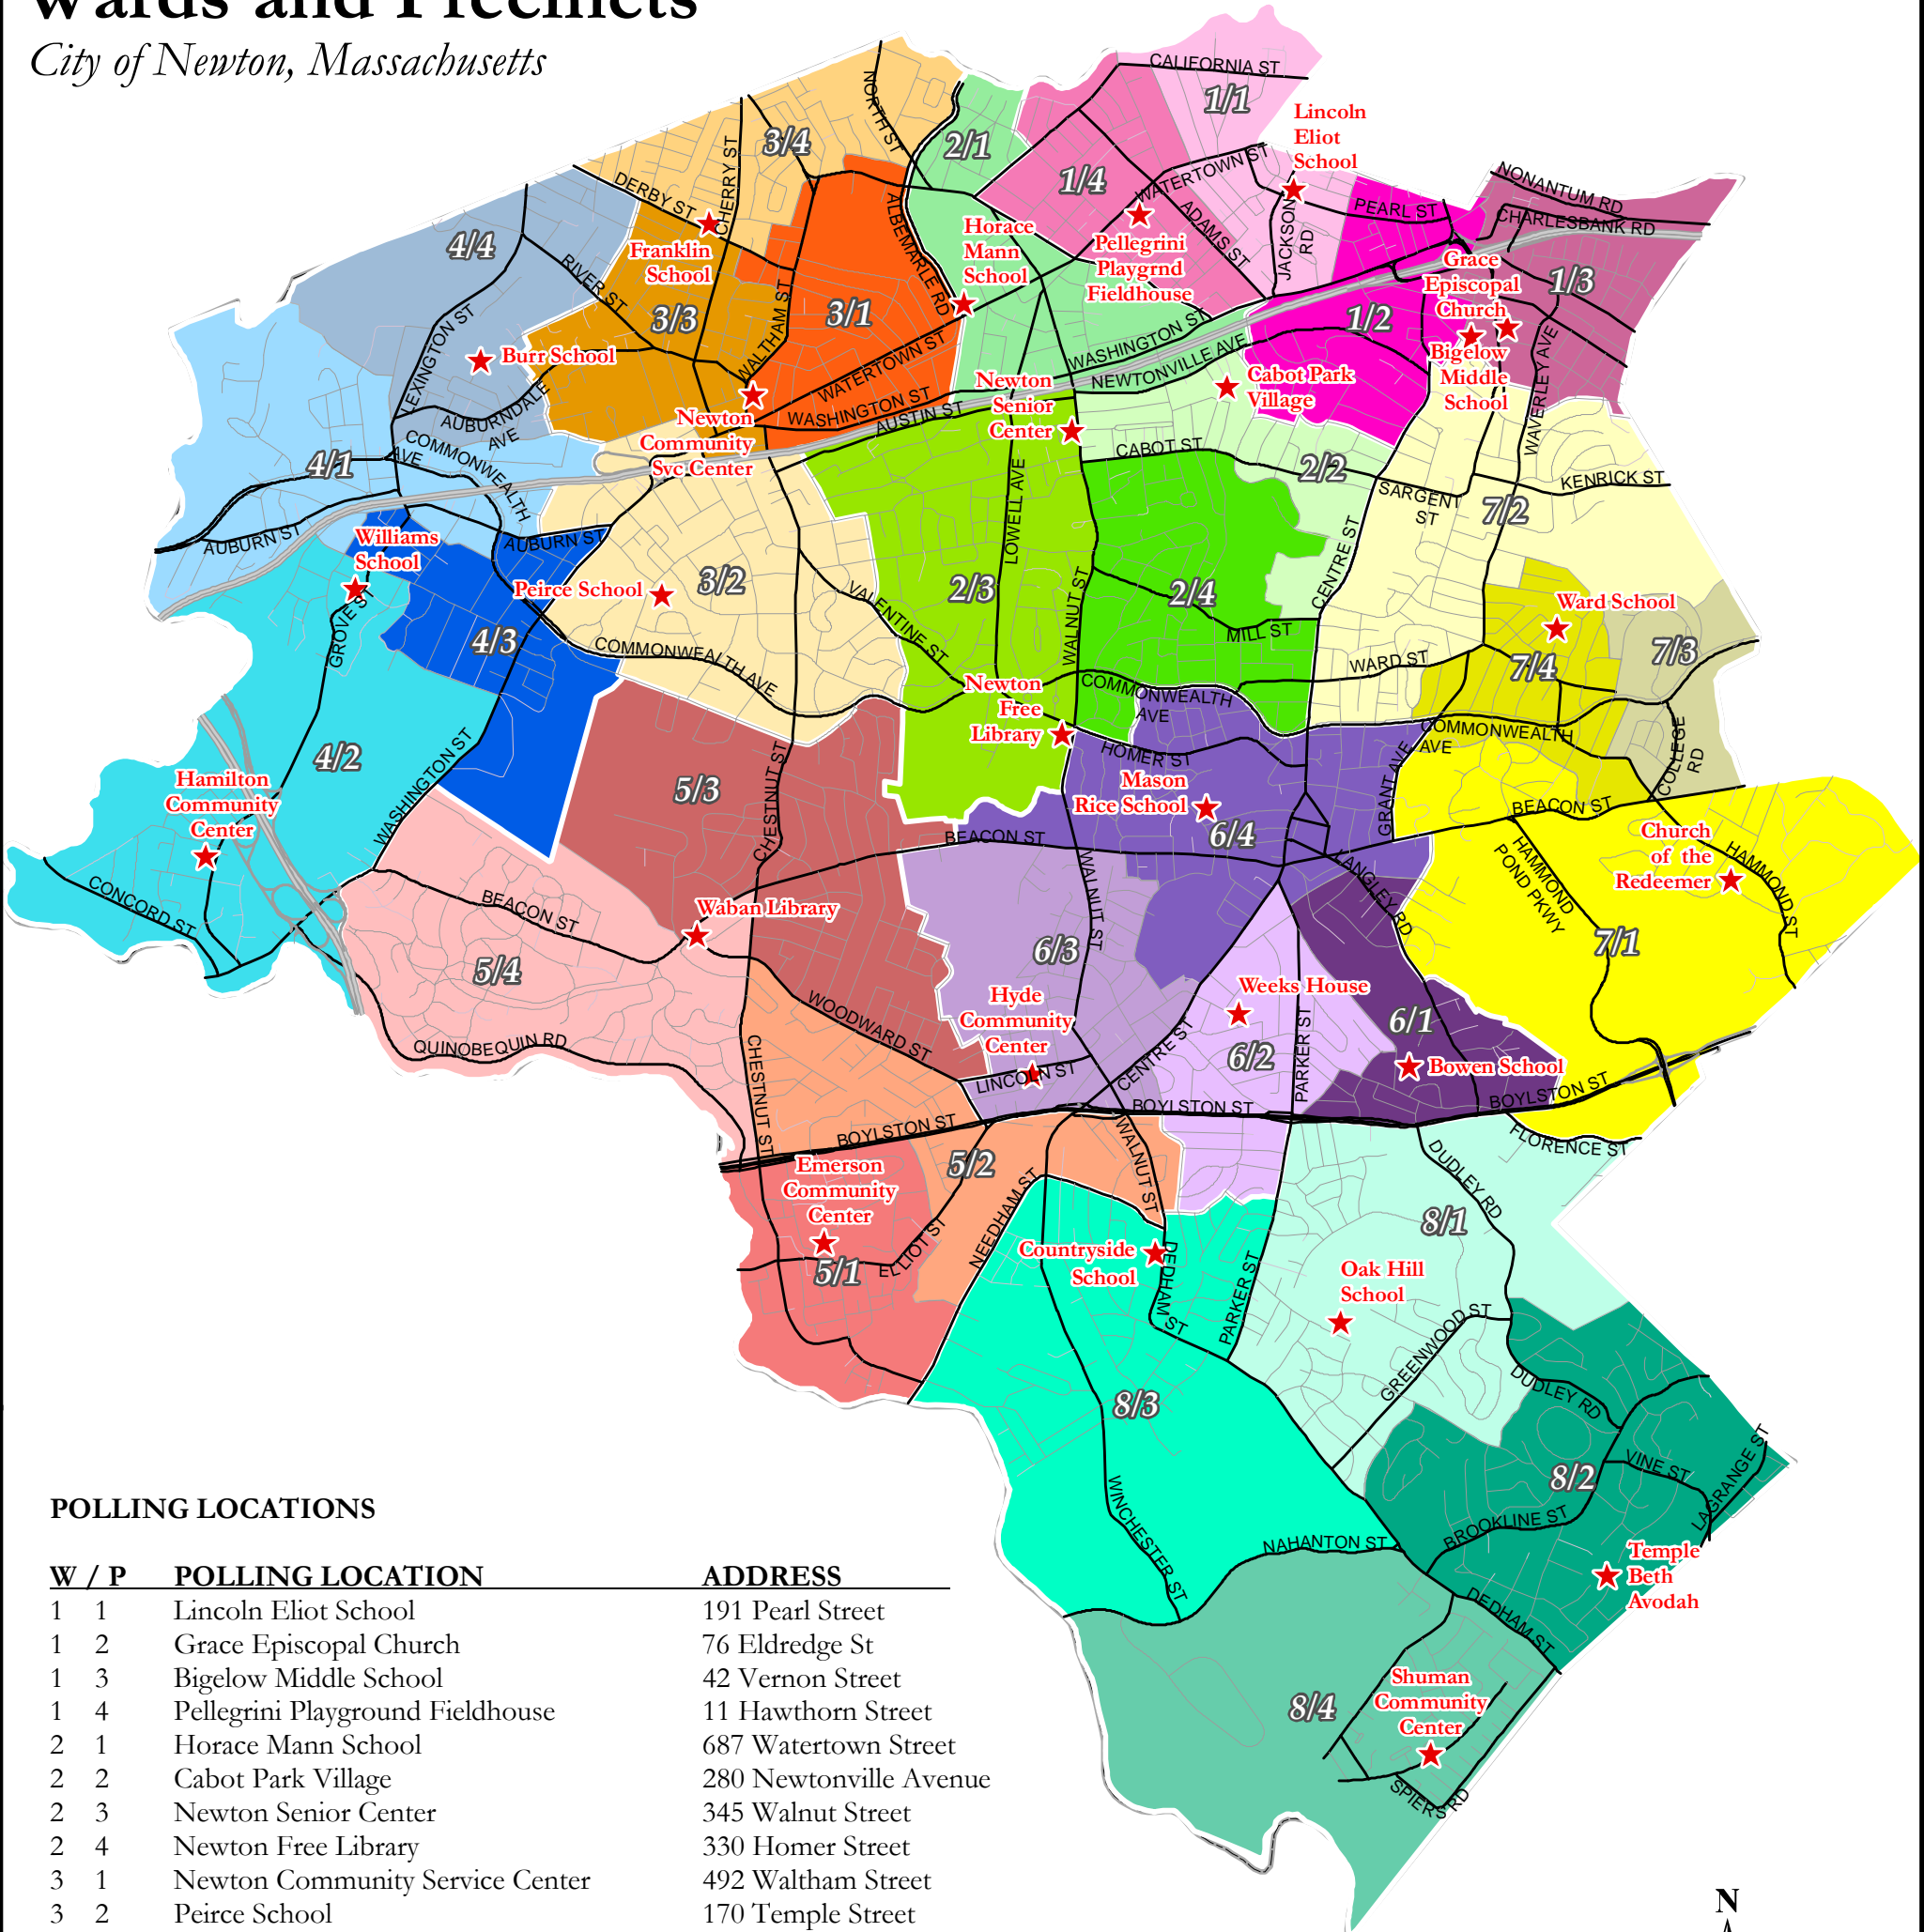

# Wards and Precincts

City of Newton, Massachusetts

## POLLING LOCATIONS

W / P	POLLING LOCATION	ADDRESS
1 1	Lincoln Eliot School	191 Pearl Street
1 2	Grace Episcopal Church	76 Eldredge St
1 3	Bigelow Middle School	42 Vernon Street
1 4	Pellegrini Playground Fieldhouse	11 Hawthorn Street
2 1	Horace Mann School	687 Watertown Street
2 2	Cabot Park Village	280 Newtonville Avenue
2 3	Newton Senior Center	345 Walnut Street
2 4	Newton Free Library	330 Homer Street
3 1	Newton Community Service Center	492 Waltham Street
3 2	Peirce School	170 Temple Street
3 3	Newton Community Service Center	492 Waltham Street
3 4	Franklin School	125 Derby Street
4 1	Burr School	171 Pine Street
4 2	Hamilton Community Center	545 Grove Street
4 3	Williams School	141 Grove Street
4 4	Burr School	171 Pine Street
5 1	Emerson Community Center	51 Pettee Street
5 2	Hyde Community Center	90 Lincoln Street
5 3	Waban Library Center	1608 Beacon Street
5 4	Waban Library Center	1608 Beacon Street
6 1	Bowen School	280 Cypress Street
6 2	Weeks House	7 Hereward Road
6 3	Hyde Community Center	90 Lincoln Street
6 4	Mason Rice School	149 Pleasant Street
7 1	Church of the Redeemer	379 Hammond Street
7 2	Bigelow Middle School	42 Vernon Street
7 3	Ward School	10 Dolphin Road
7 4	Ward School	10 Dolphin Road
8 1	Oak Hill Middle School	130 Wheeler Road
8 2	Temple Beth Avodah	45 Puddingstone Lane
8 3	Countryside School	191 Dedham Street
8 4	Shuman Community Center	675 Saw Mill Brook Pkwy

POLLING LOCATIONS ARE OPEN FROM 7 A.M. TO 8 P.M.

CITY OF NEWTON, MASSACHUSETTS  
 Mayor - Setti D. Warren  
 GIS Administrator - Douglas Greenfield

Map Date: September 02, 2016