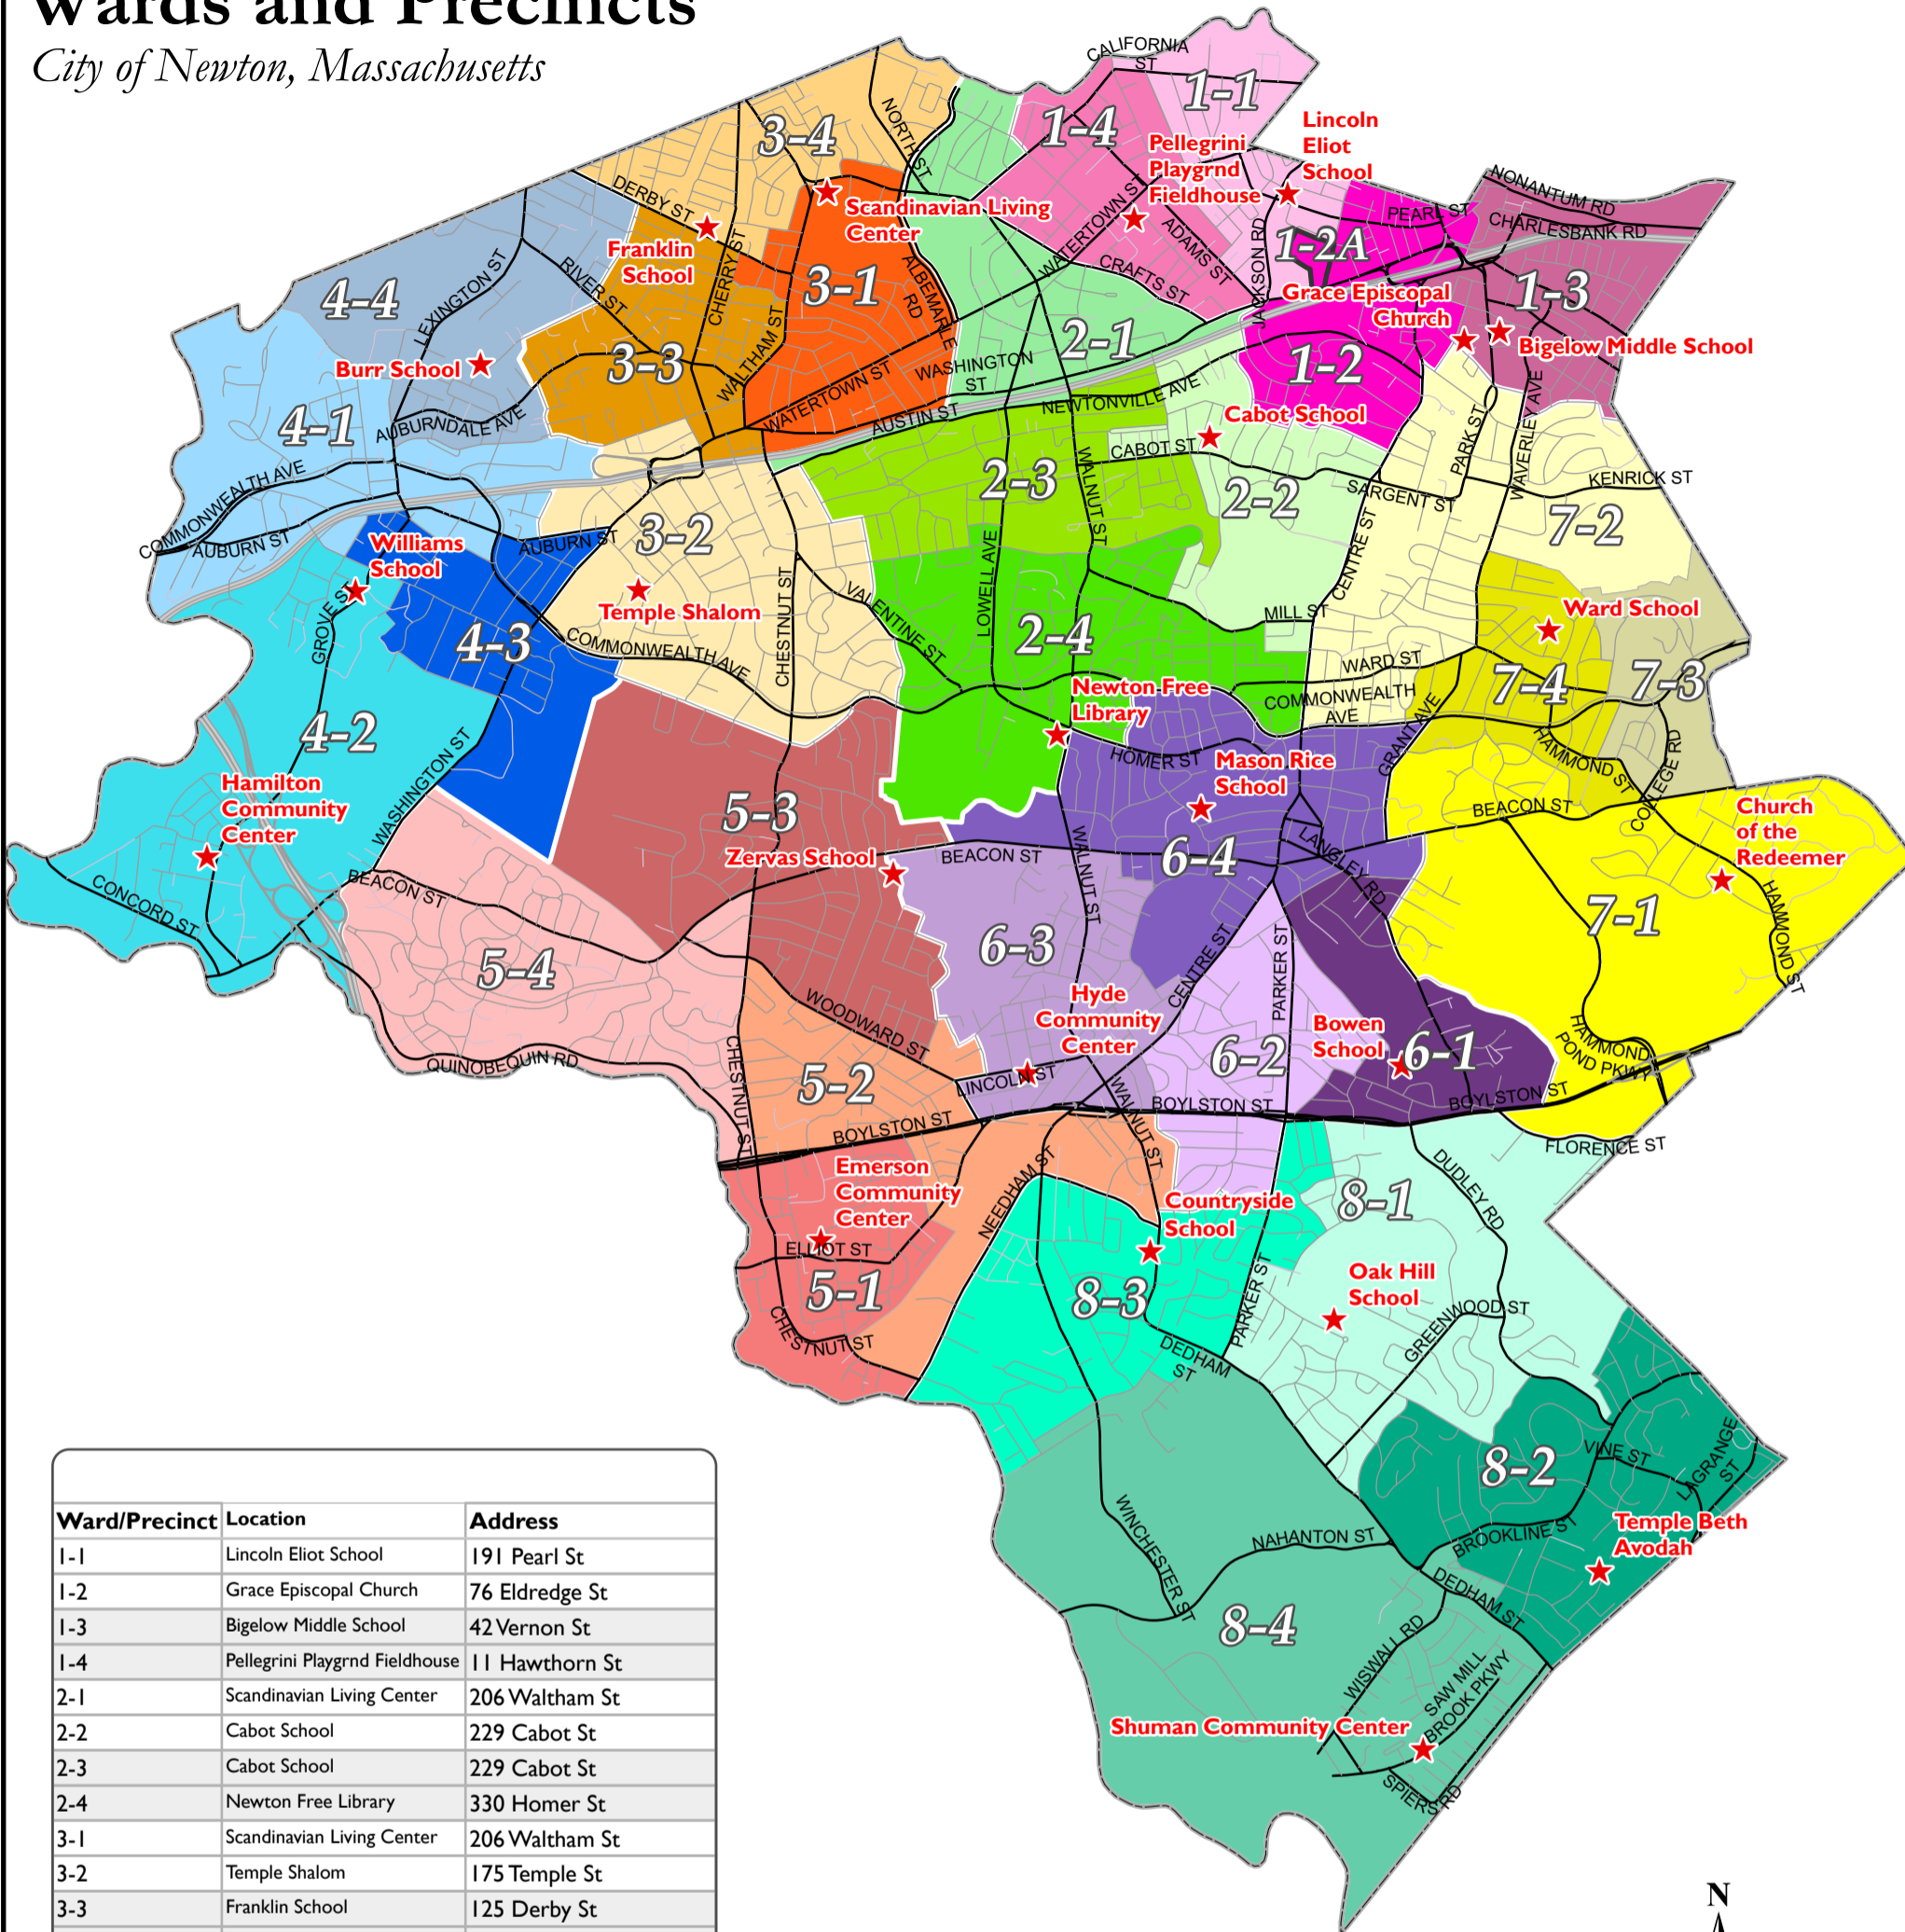

# Wards and Precincts

City of Newton, Massachusetts

Ward/Precinct	Location	Address
1-1	Lincoln Eliot School	191 Pearl St
1-2	Grace Episcopal Church	76 Eldredge St
1-3	Bigelow Middle School	42 Vernon St
1-4	Pellegrini Playgrnd Fieldhouse	11 Hawthorn St
2-1	Scandinavian Living Center	206 Waltham St
2-2	Cabot School	229 Cabot St
2-3	Cabot School	229 Cabot St
2-4	Newton Free Library	330 Homer St
3-1	Scandinavian Living Center	206 Waltham St
3-2	Temple Shalom	175 Temple St
3-3	Franklin School	125 Derby St
3-4	Franklin School	125 Derby St
4-1	Burr School	171 Pine St
4-2	Hamilton Community Center	545 Grove St
4-3	Williams School	141 Grove St
4-4	Burr School	171 Pine St
5-1	Emerson Community Center	51 Pettee St
5-2	Hyde Community Center	90 Lincoln St
5-3	Zervas School	30 Beethoven Ave
5-4	Zervas School	30 Beethoven Ave
6-1	Bowen School	280 Cypress St
6-2	Bowen School	280 Cypress St
6-3	Hyde Community Center	90 Lincoln St
6-4	Mason Rice School	149 Pleasant St
7-1	Church of the Redeemer	379 Hammond St
7-2	Bigelow Middle School	42 Vernon St
7-3	Ward School	10 Dolphin Rd
7-4	Ward School	10 Dolphin Rd
8-1	Oak Hill School	130 Wheeler Rd
8-2	Temple Beth Avodah	45 Puddingstone Ln
8-3	Countryside School	191 Dedham St
8-4	Shuman Community Center	675 Saw Mill Brook Pkwy

 Polling Places  
 Precinct 1-2A

The information on this map is from the Newton Geographic Information System (GIS). The City of Newton cannot guarantee the accuracy of this information. Each user of this map is responsible for determining its suitability for his or her intended purpose. City departments will not necessarily approve applications based solely on GIS data.

**POLLING LOCATIONS ARE OPEN FROM 7 AM TO 8 PM**

CITY OF NEWTON, MASSACHUSETTS  
Mayor - Ruthanne Fuller

Map Date: July 18, 2023