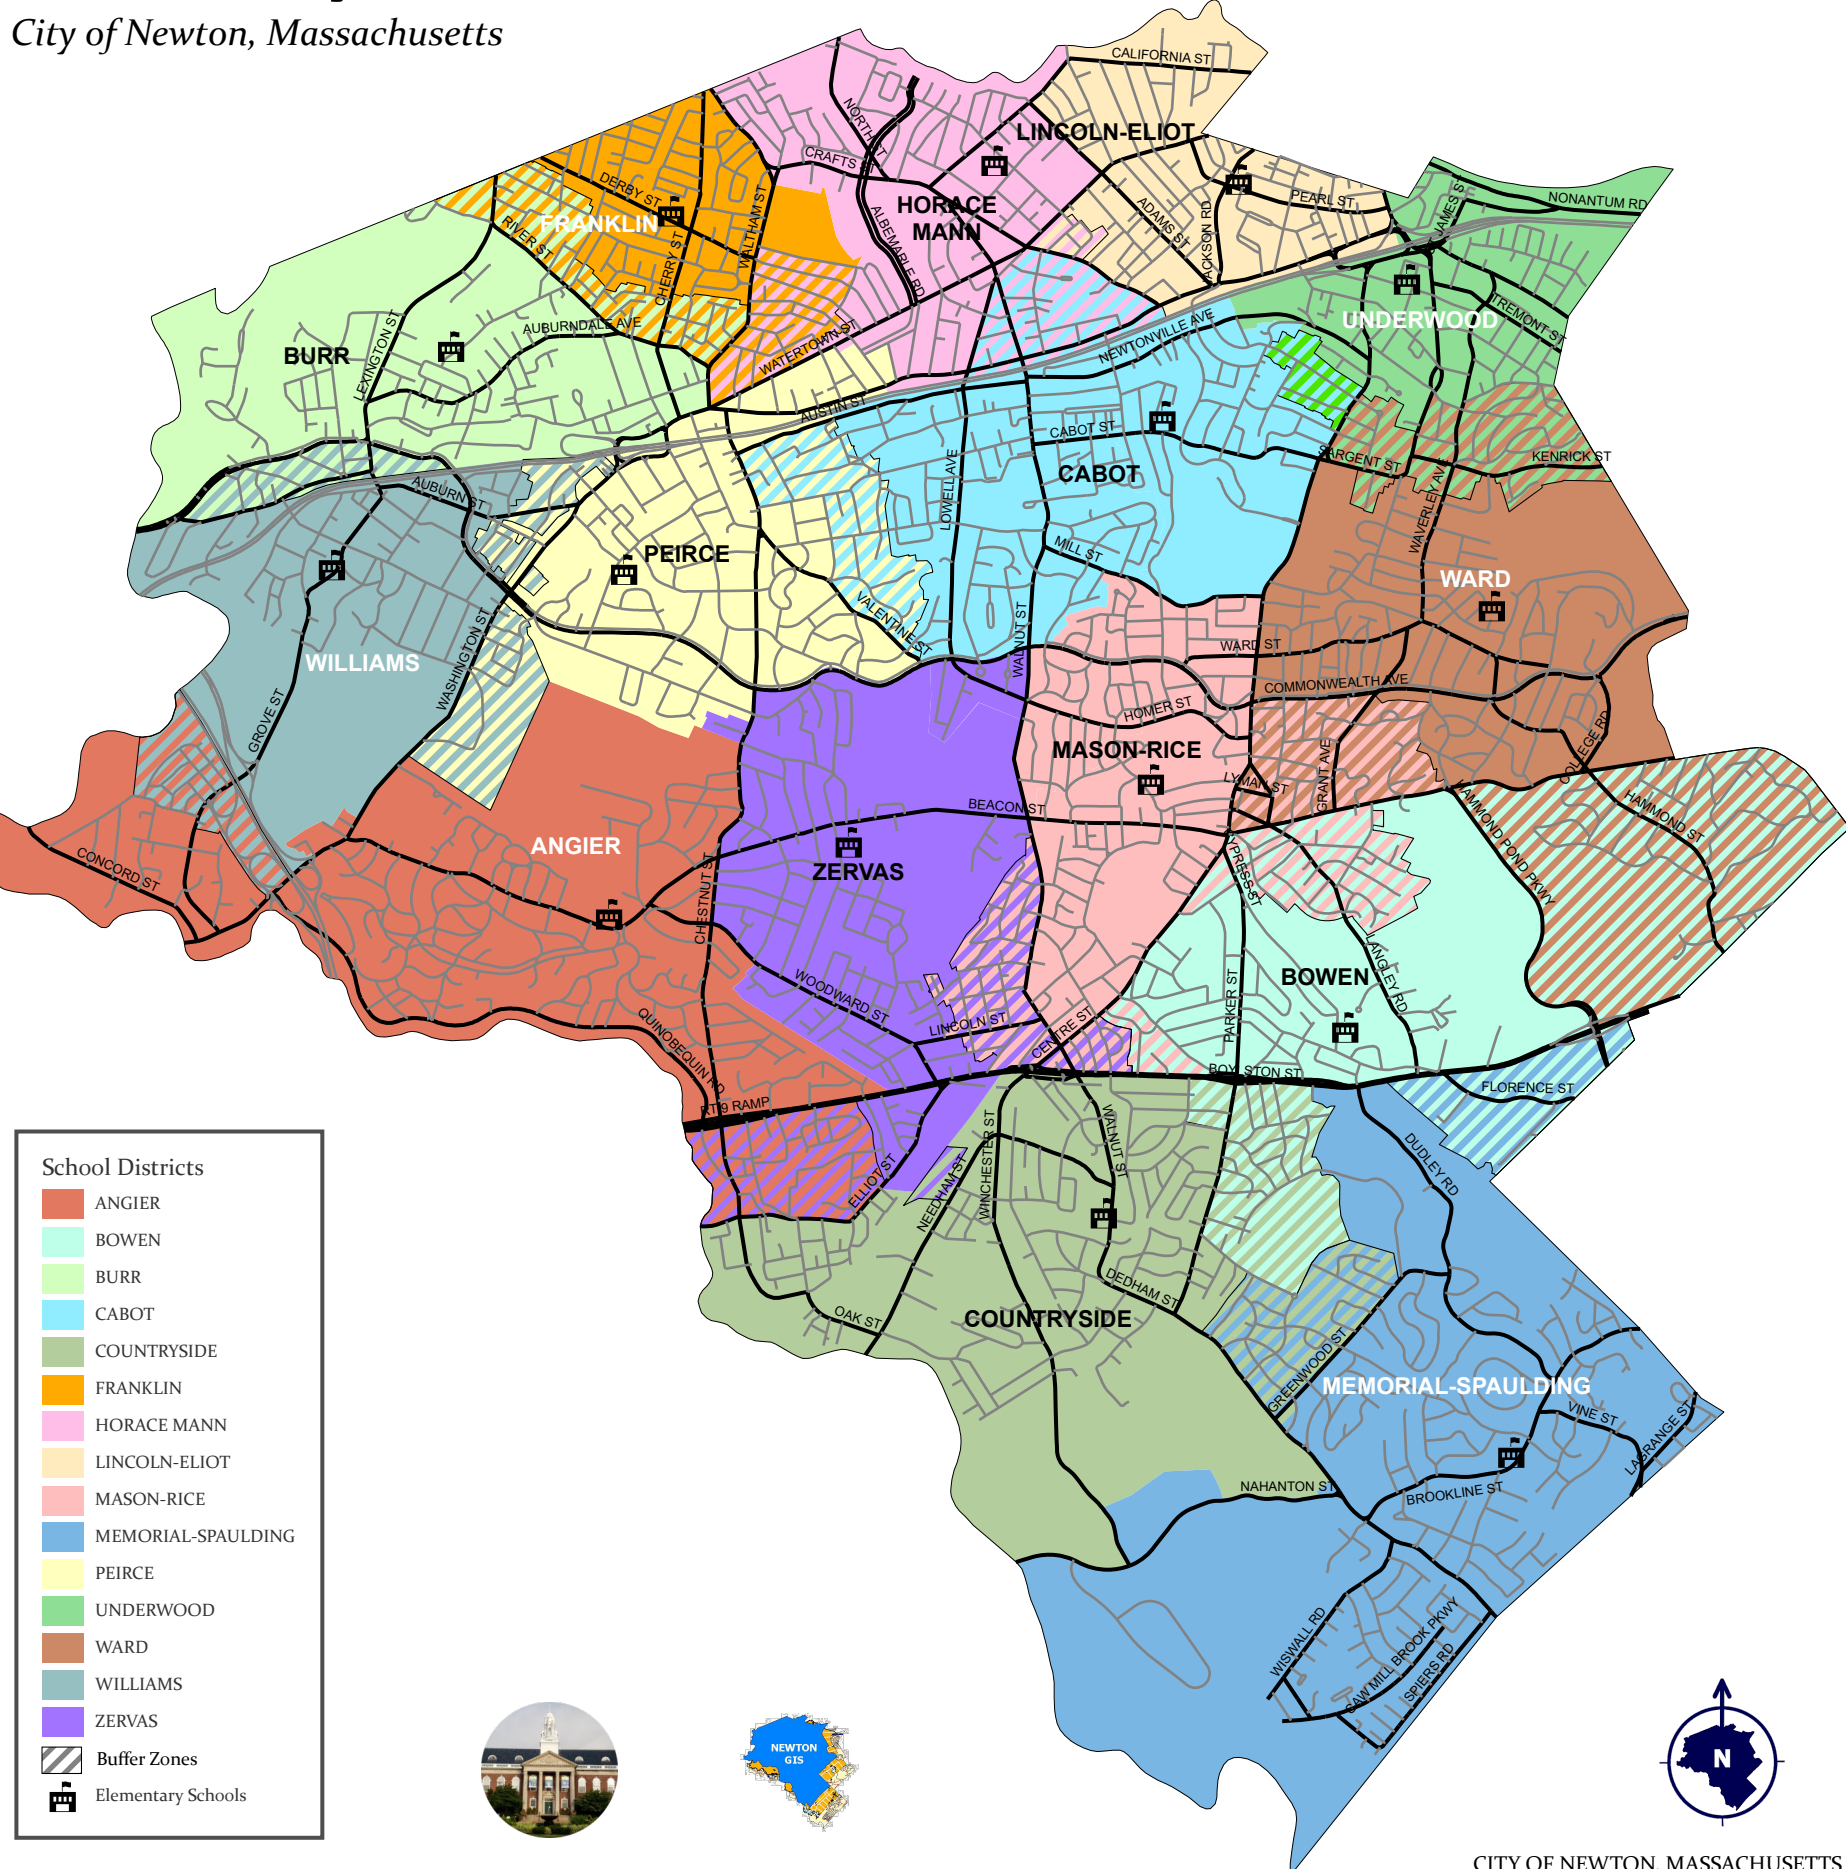

Elementary School Districts

City of Newton, Massachusetts

0 0.5 1 2 Miles

CITY OF NEWTON, MASSACHUSETTS
Mayor - Ruthanne Fuller

Map Date: October 03, 2023