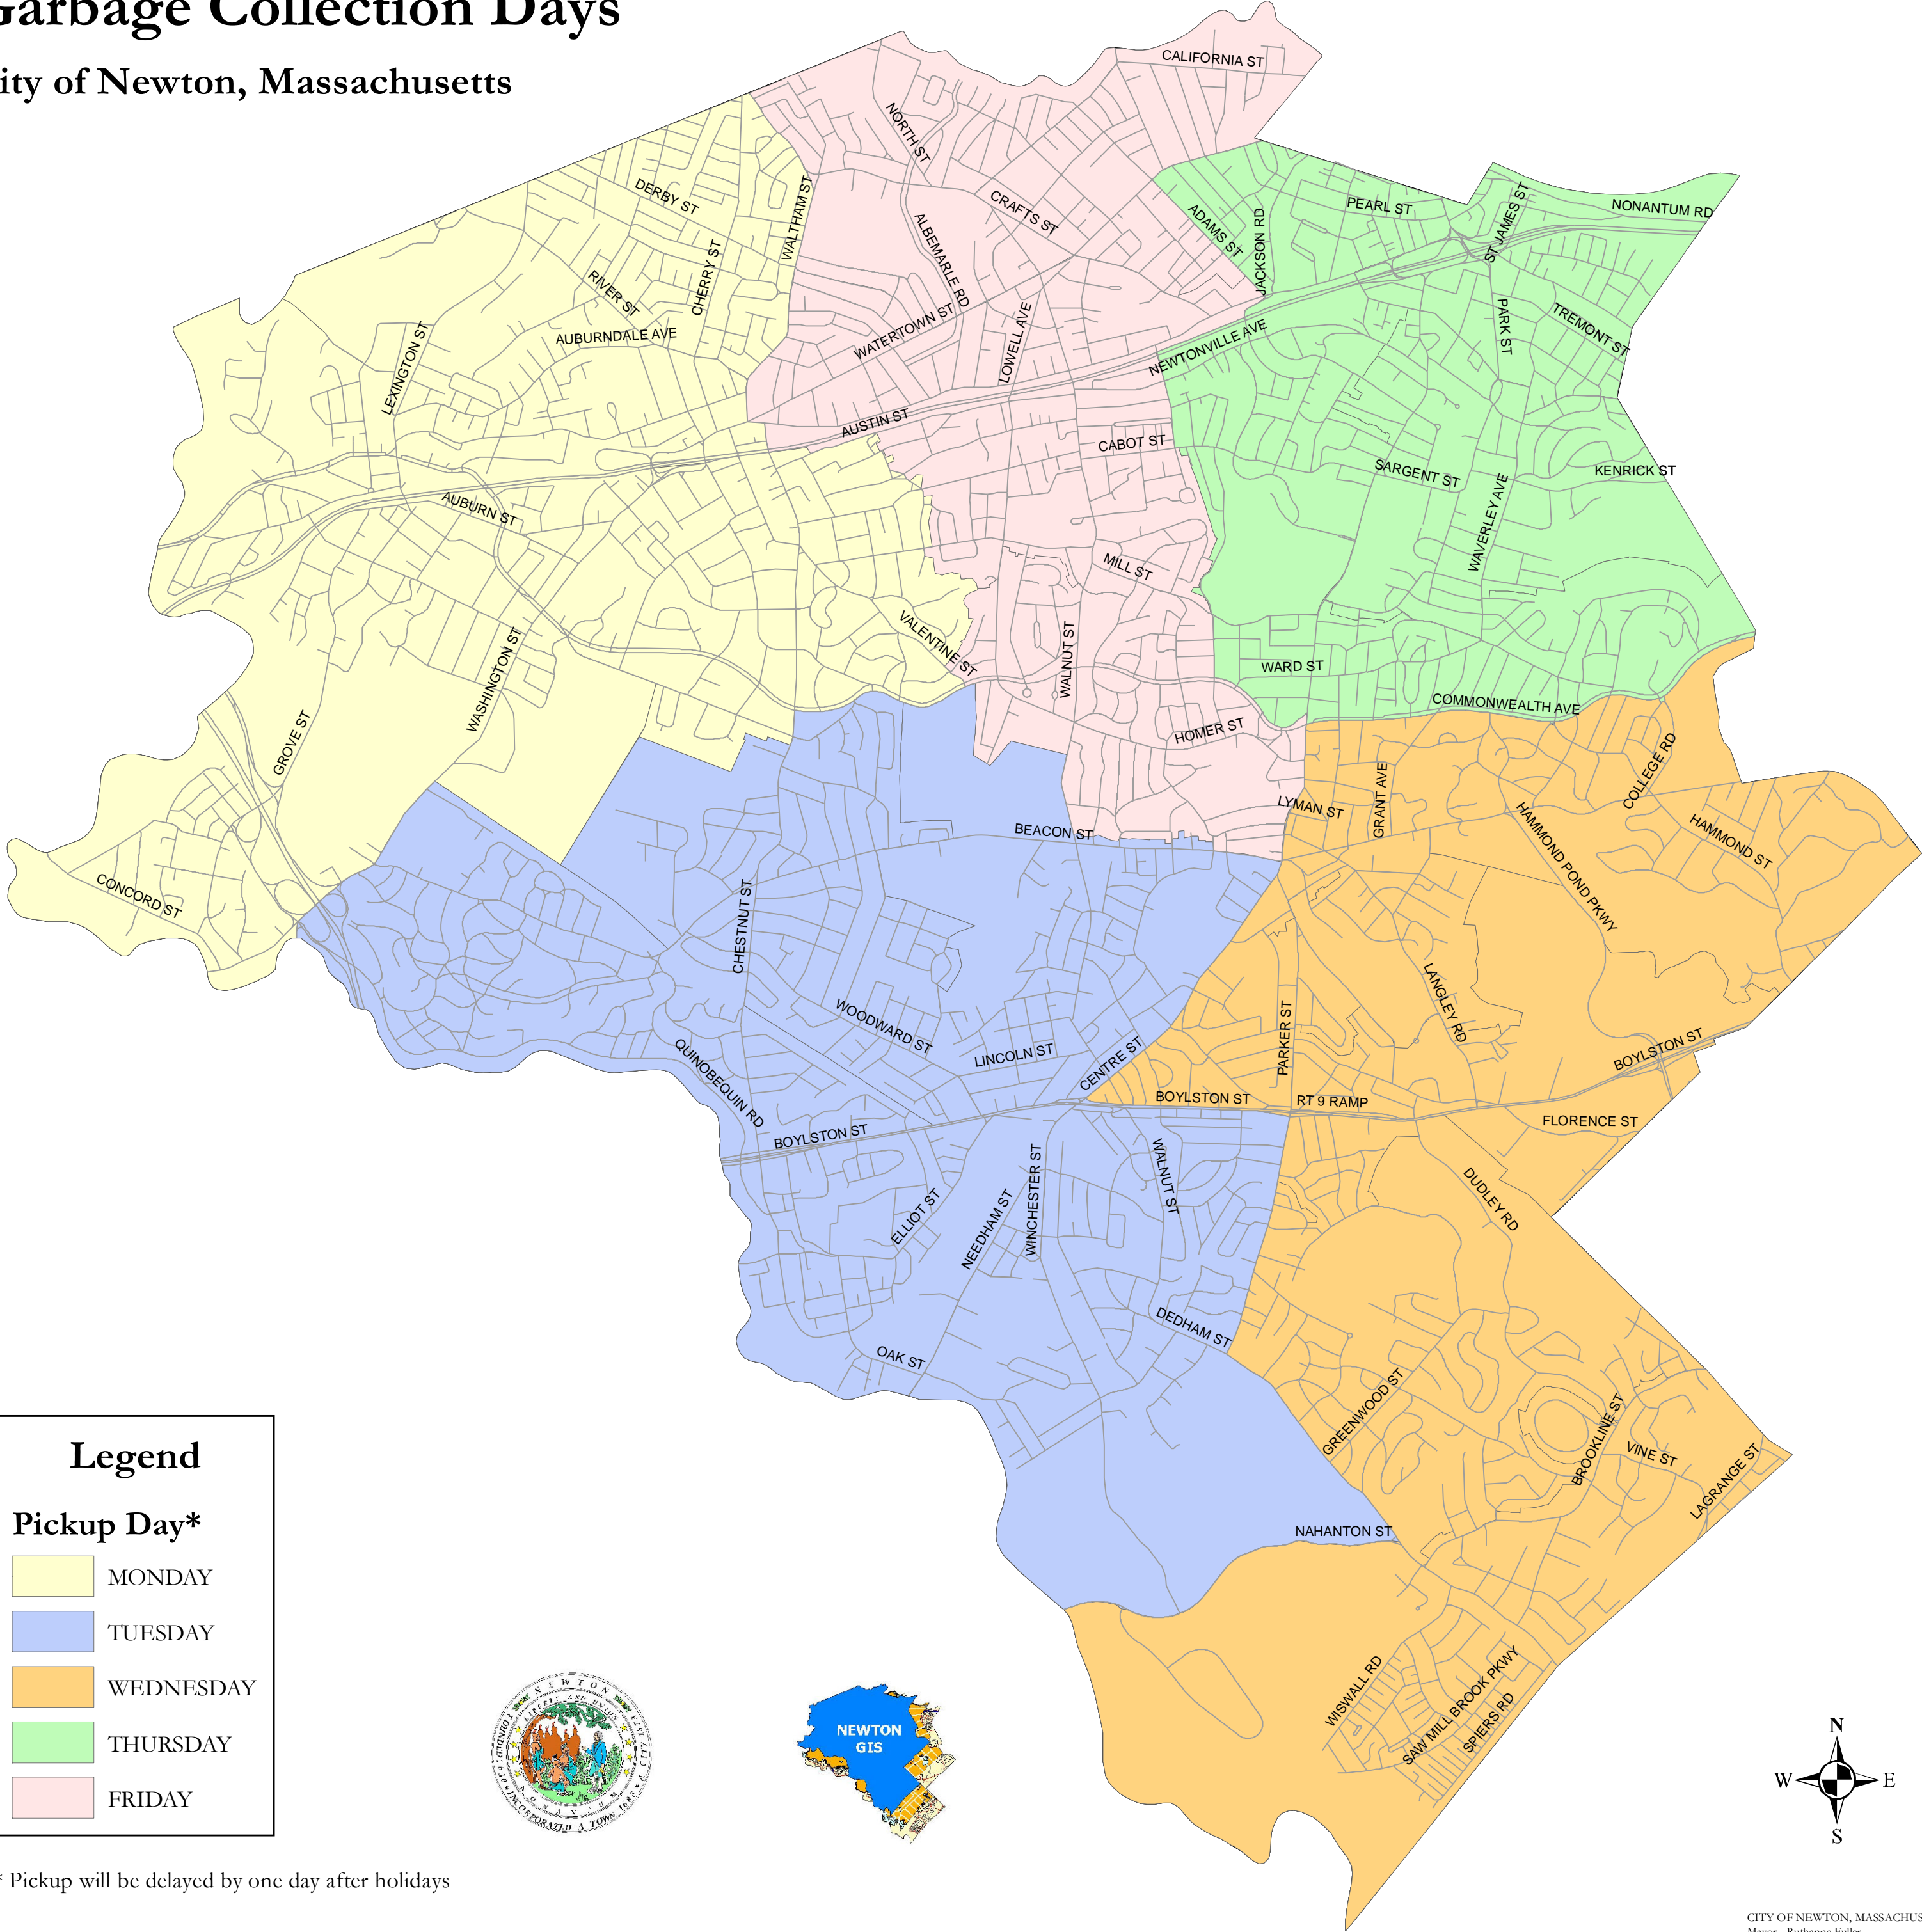

Garbage Collection Days

City of Newton, Massachusetts

Legend

Pickup Day*

- MONDAY
- TUESDAY
- WEDNESDAY
- THURSDAY
- FRIDAY

* Pickup will be delayed by one day after holidays