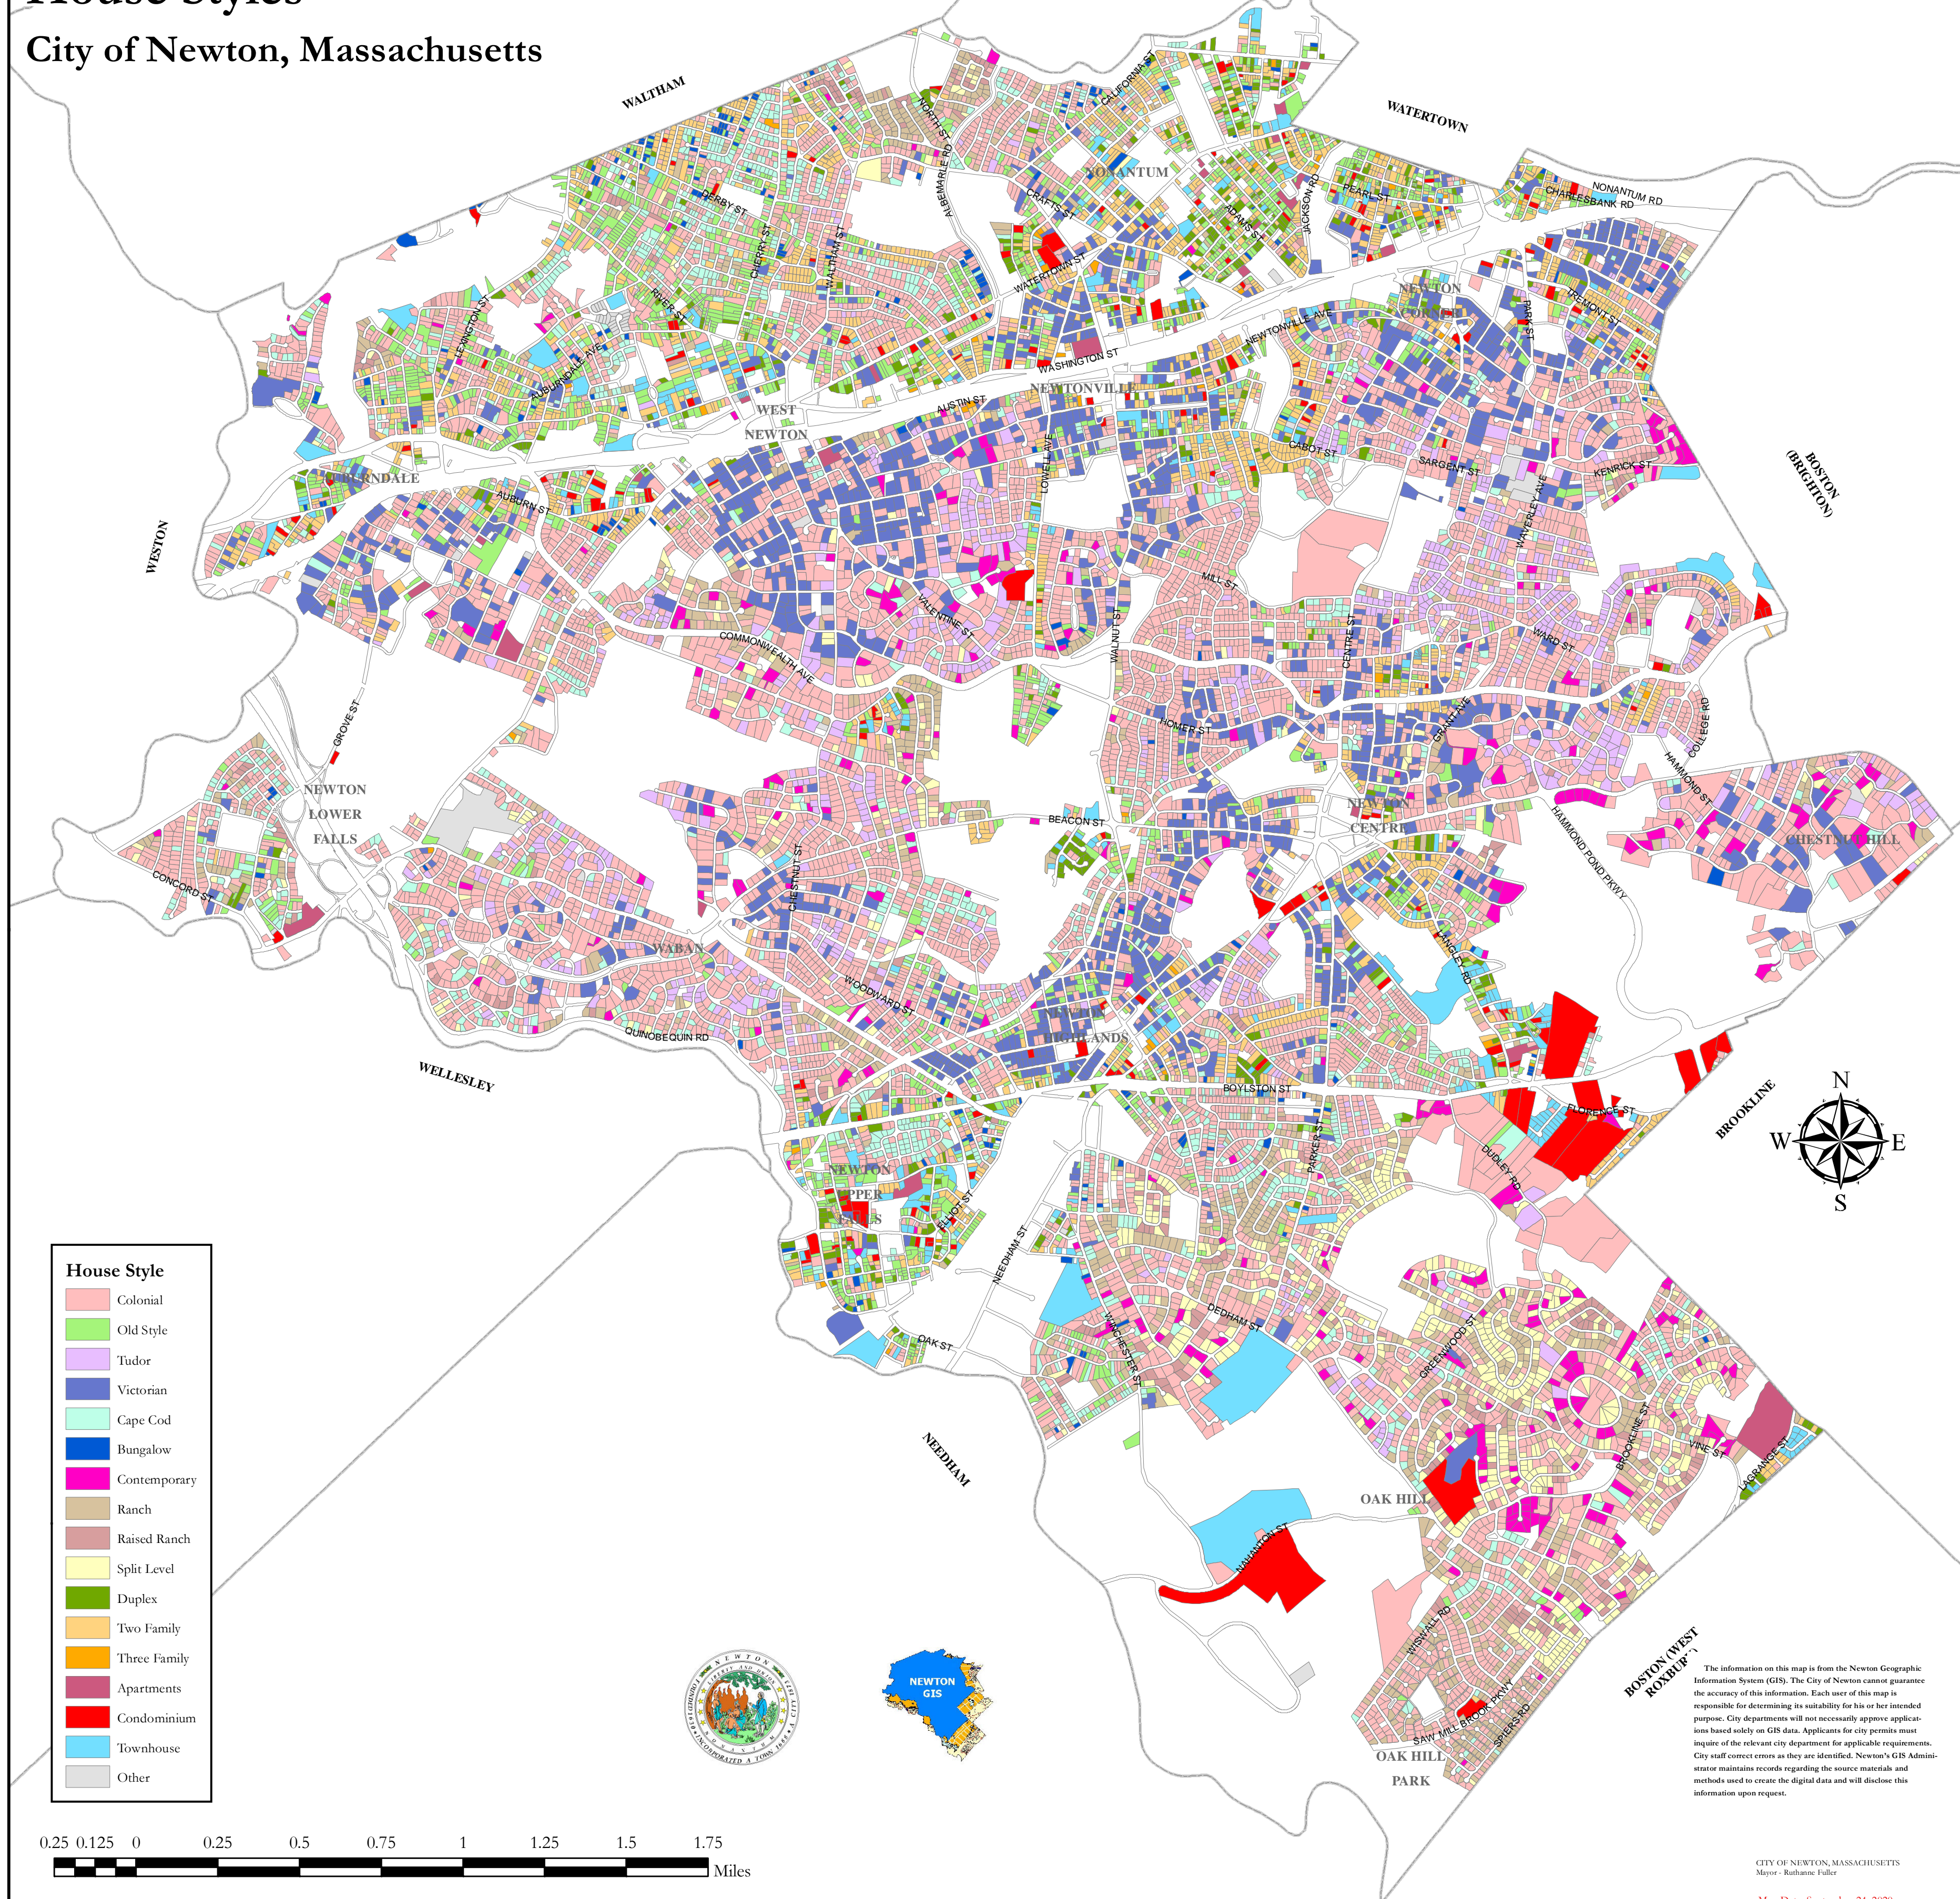

House Styles

City of Newton, Massachusetts

House Style	
	Colonial
	Old Style
	Tudor
	Victorian
	Cape Cod
	Bungalow
	Contemporary
	Ranch
	Raised Ranch
	Split Level
	Duplex
	Two Family
	Three Family
	Apartments
	Condominium
	Townhouse
	Other