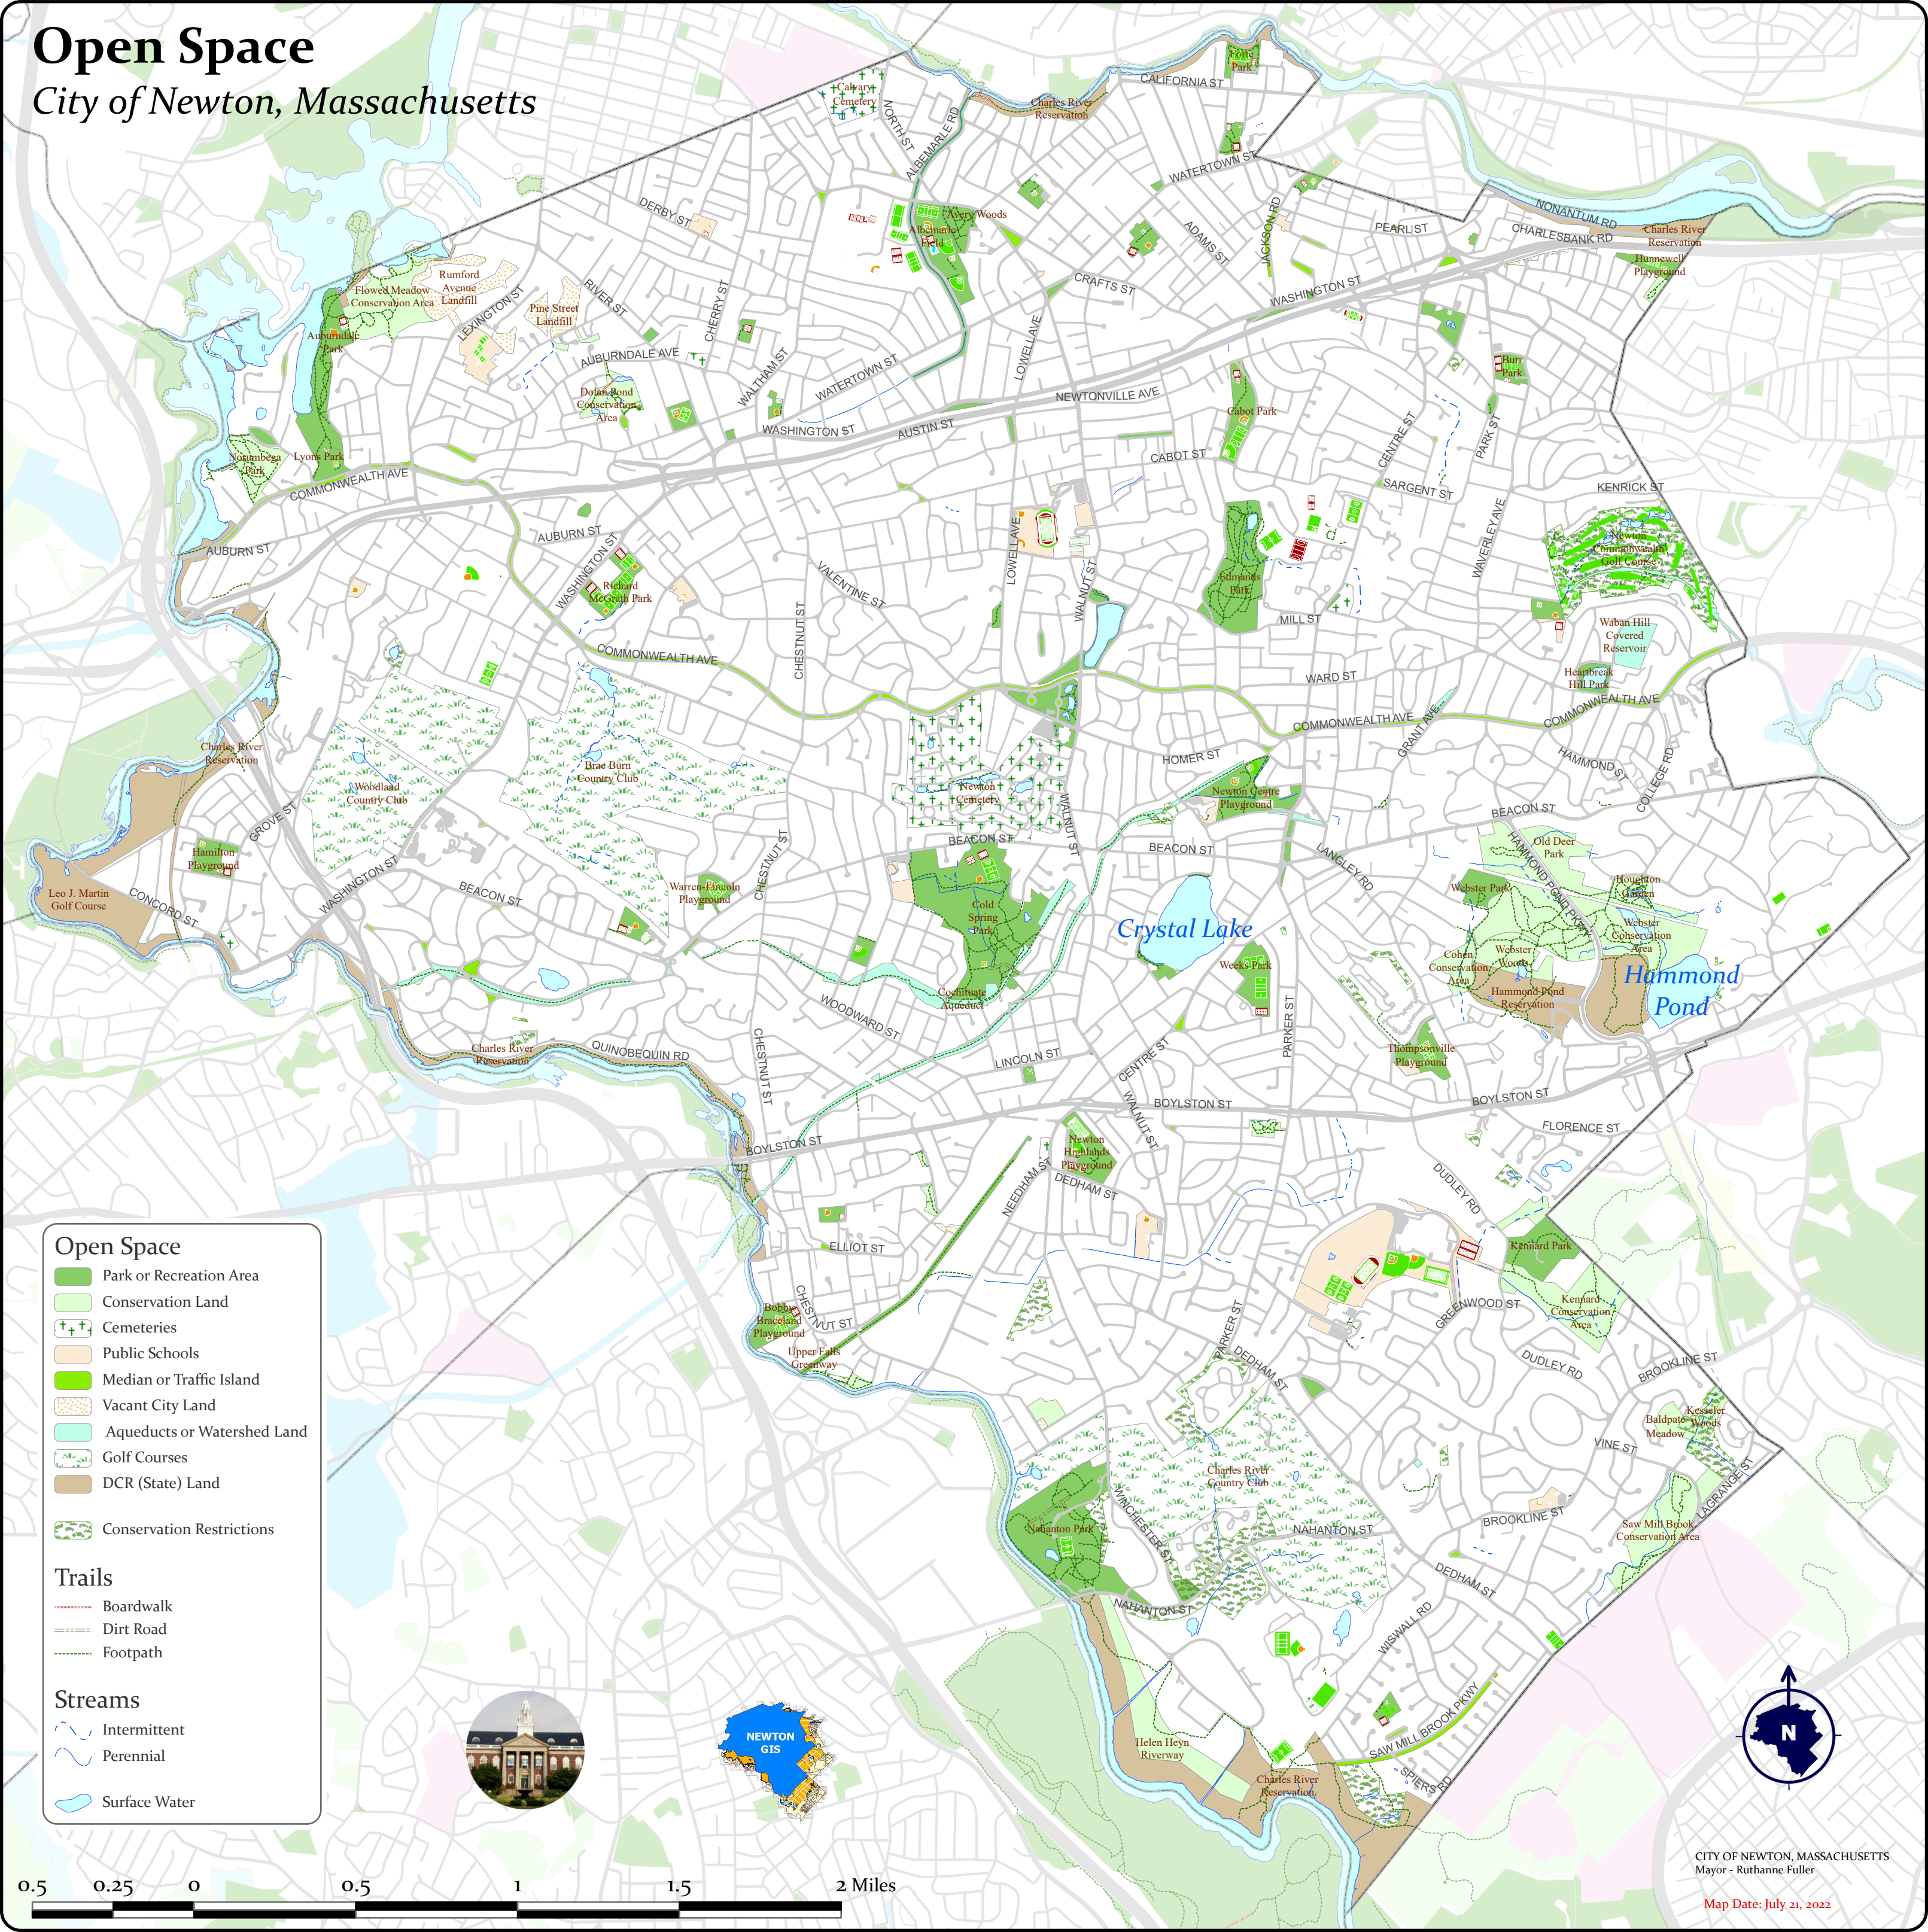

Open Space

City of Newton, Massachusetts

Open Space

- Park or Recreation Area
- Conservation Land
- Cemeteries
- Public Schools
- Median or Traffic Island
- Vacant City Land
- Aqueducts or Watershed Land
- Golf Courses
- DCR (State) Land
- Conservation Restrictions

Trails

- Boardwalk
- Dirt Road
- Footpath

Streams

- Intermittent
- Perennial
- Surface Water