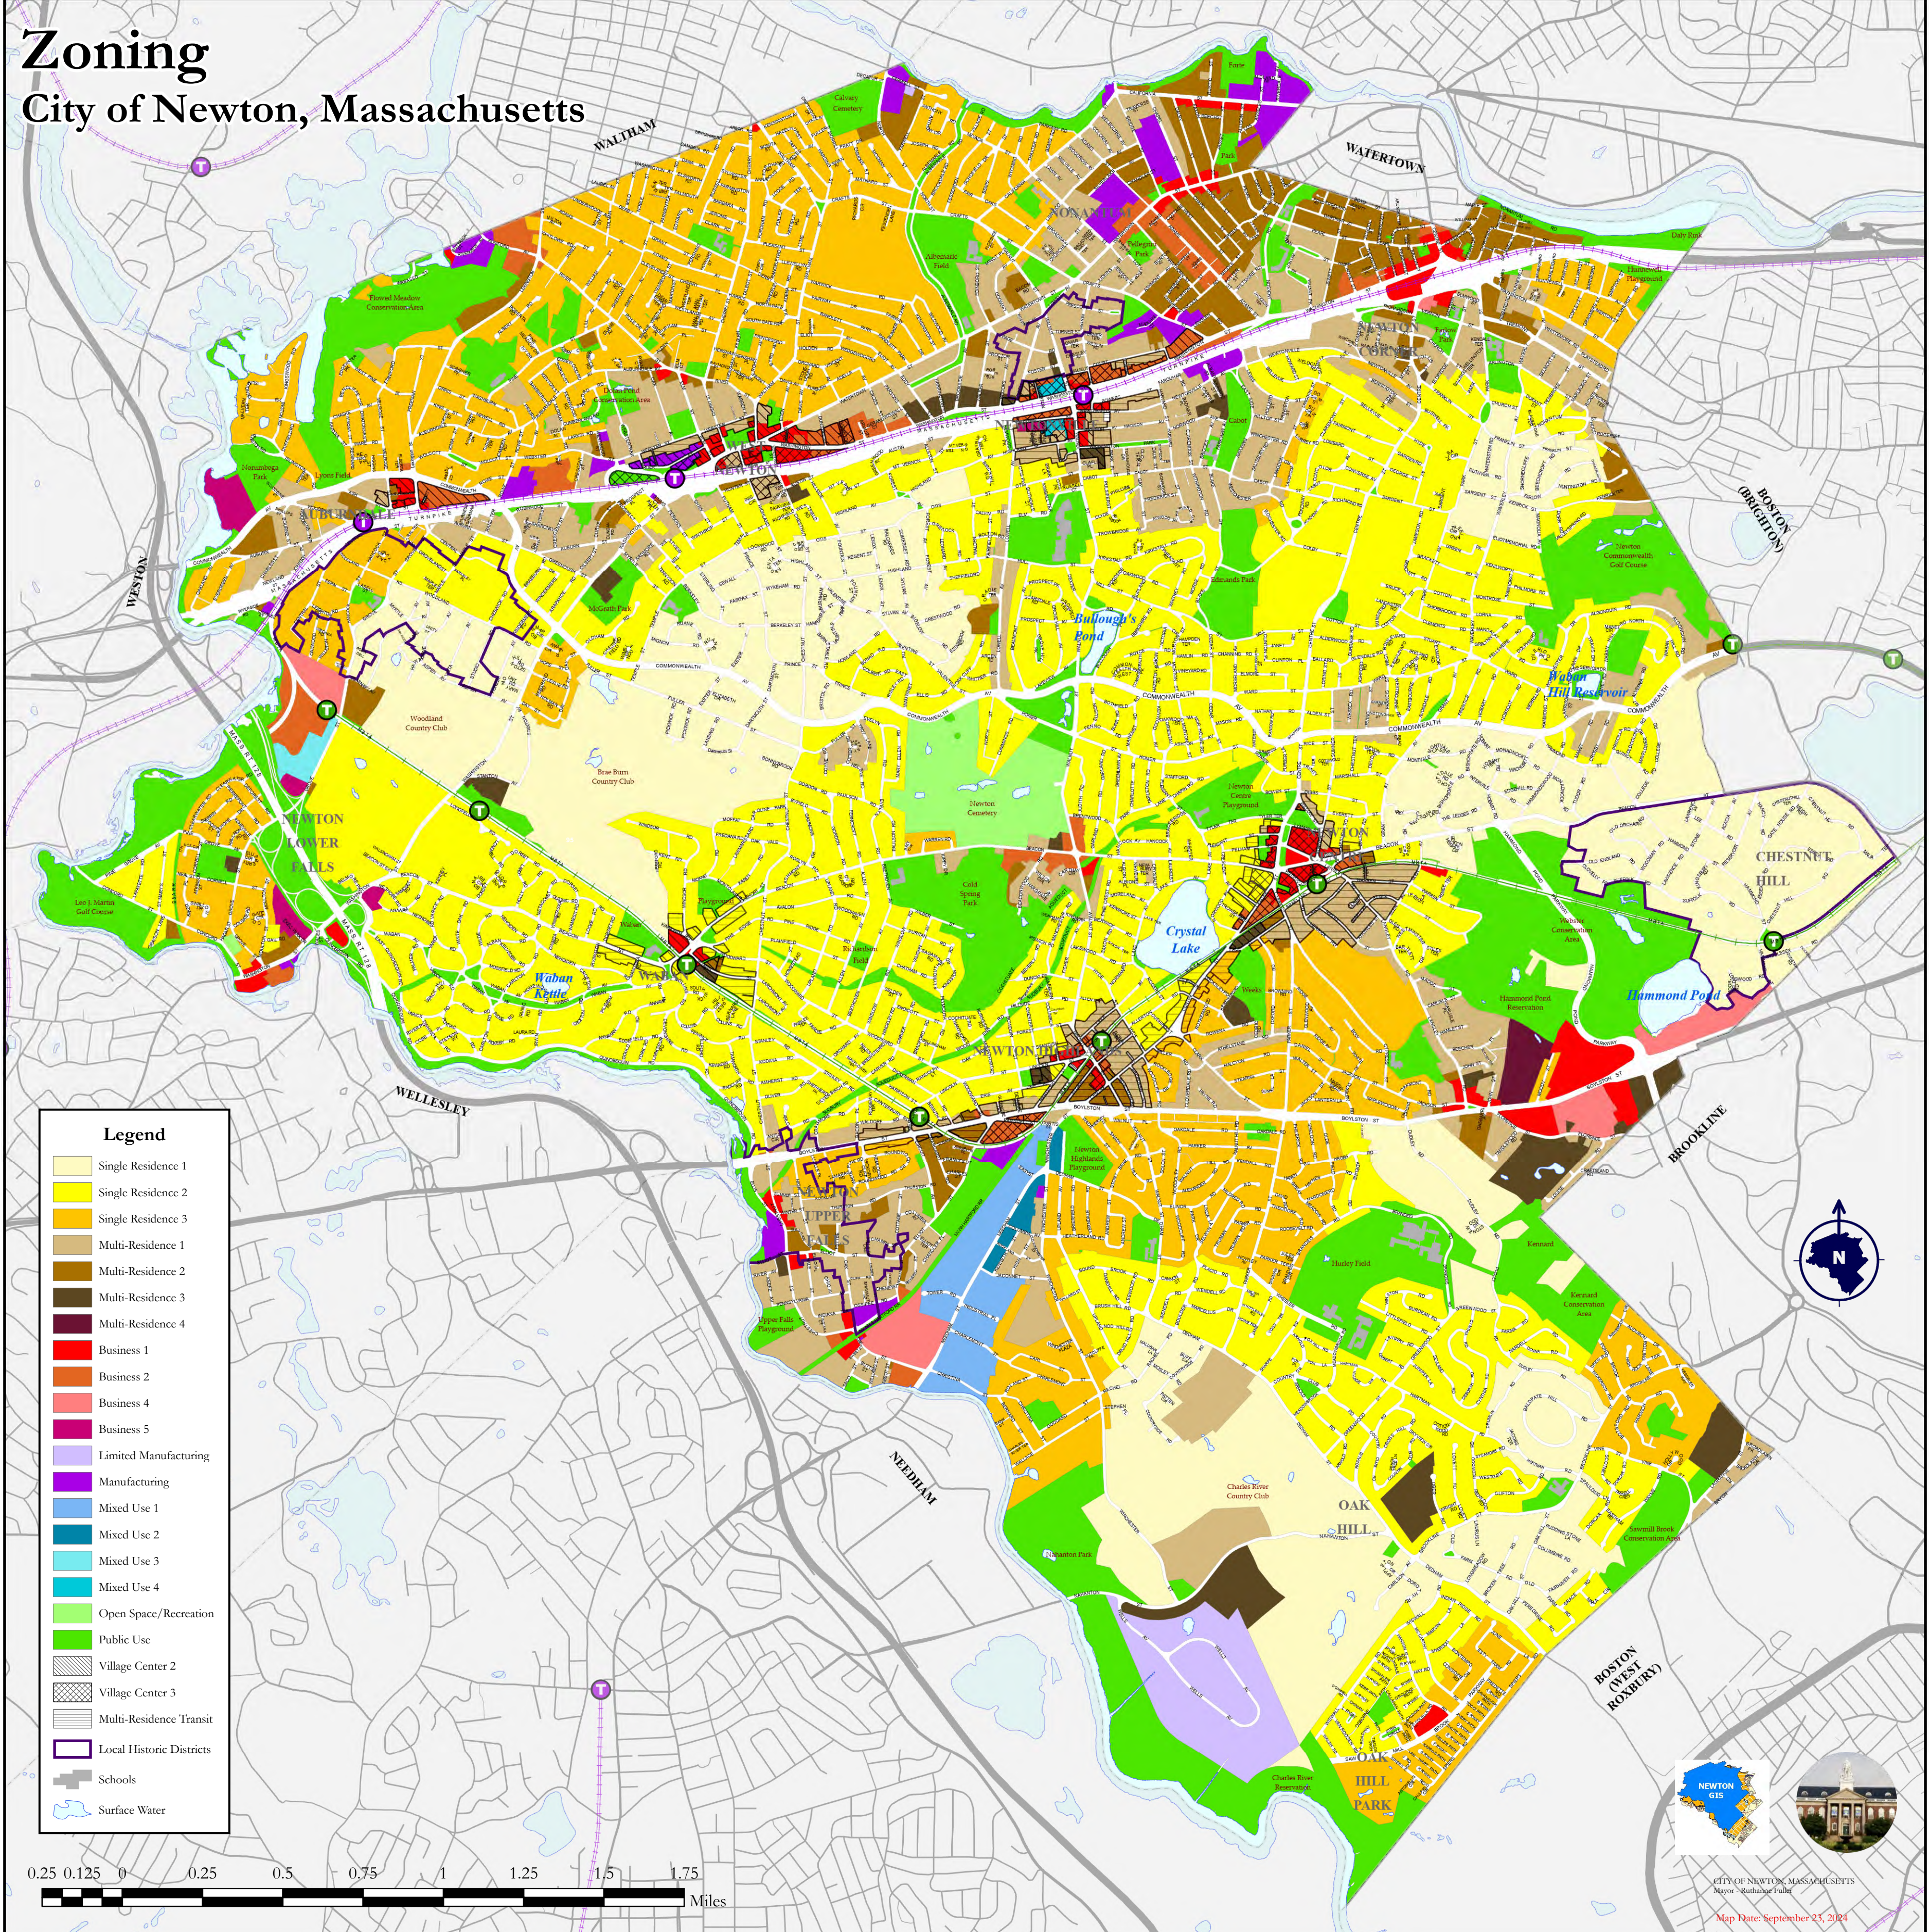

Zoning

City of Newton, Massachusetts

Legend

- Single Residence 1
- Single Residence 2
- Single Residence 3
- Multi-Residence 1
- Multi-Residence 2
- Multi-Residence 3
- Multi-Residence 4
- Business 1
- Business 2
- Business 4
- Business 5
- Limited Manufacturing
- Manufacturing
- Mixed Use 1
- Mixed Use 2
- Mixed Use 3
- Mixed Use 4
- Open Space/Recreation
- Public Use
- Village Center 2
- Village Center 3
- Multi-Residence Transit
- Local Historic Districts
- Schools
- Surface Water