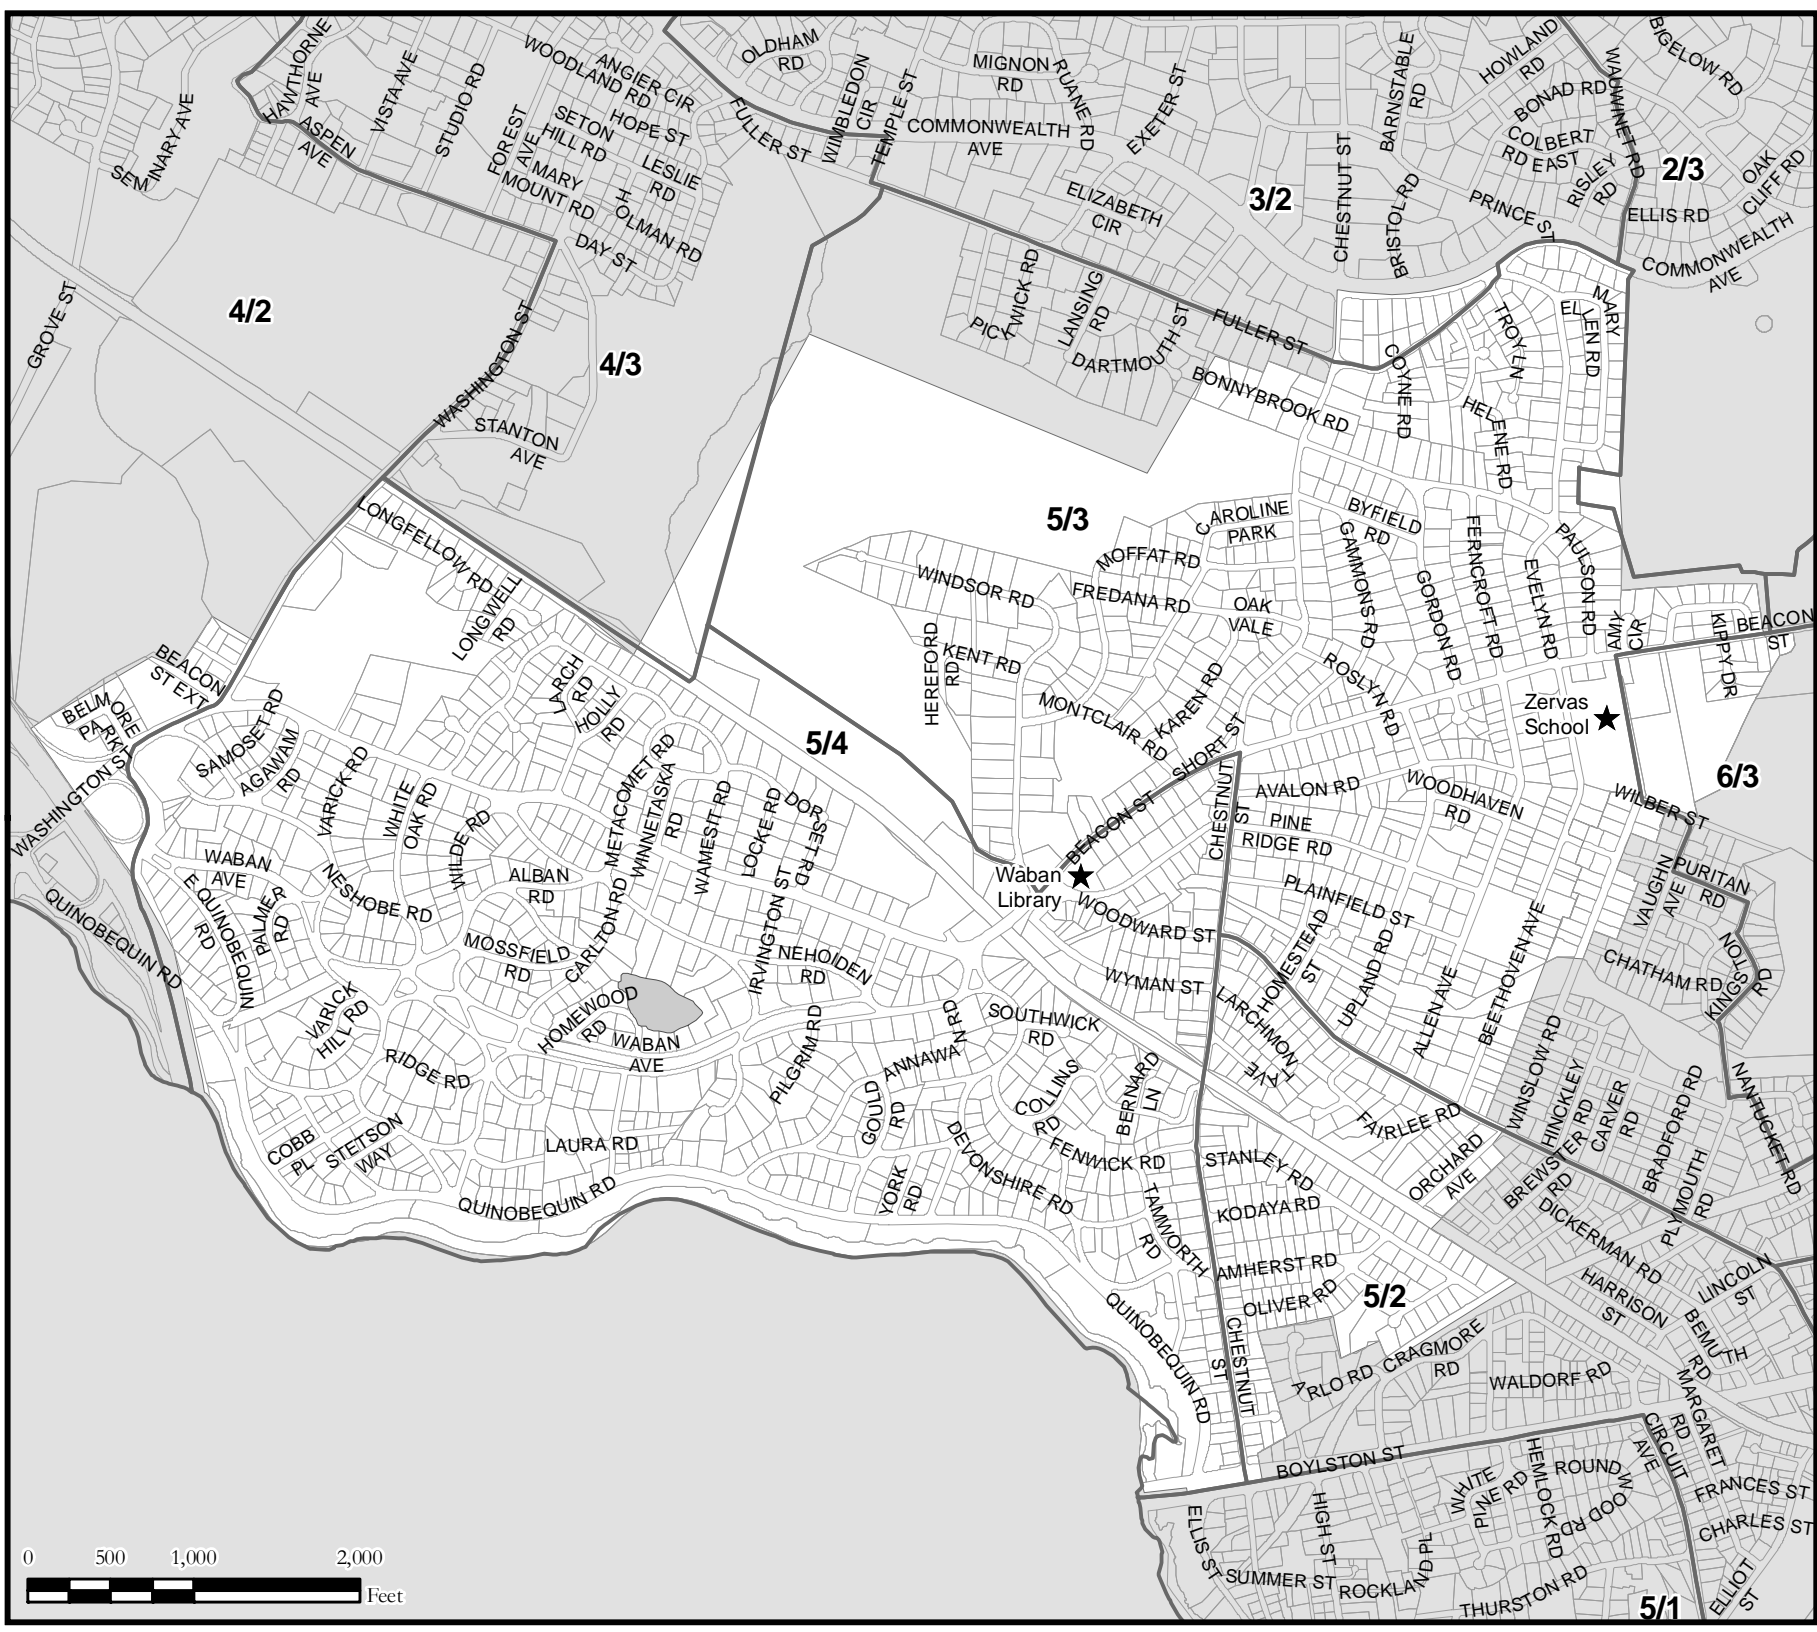

Waban Neighborhood Area Council

City of Newton, Massachusetts

Legend

- Polling Locations
- Precincts
- Council Area

CITY OF NEWTON, MASSACHUSETTS
Mayor - Setti D. Warren
GIS Administrator - Douglas Greenfield

Map Date: September 09 2015