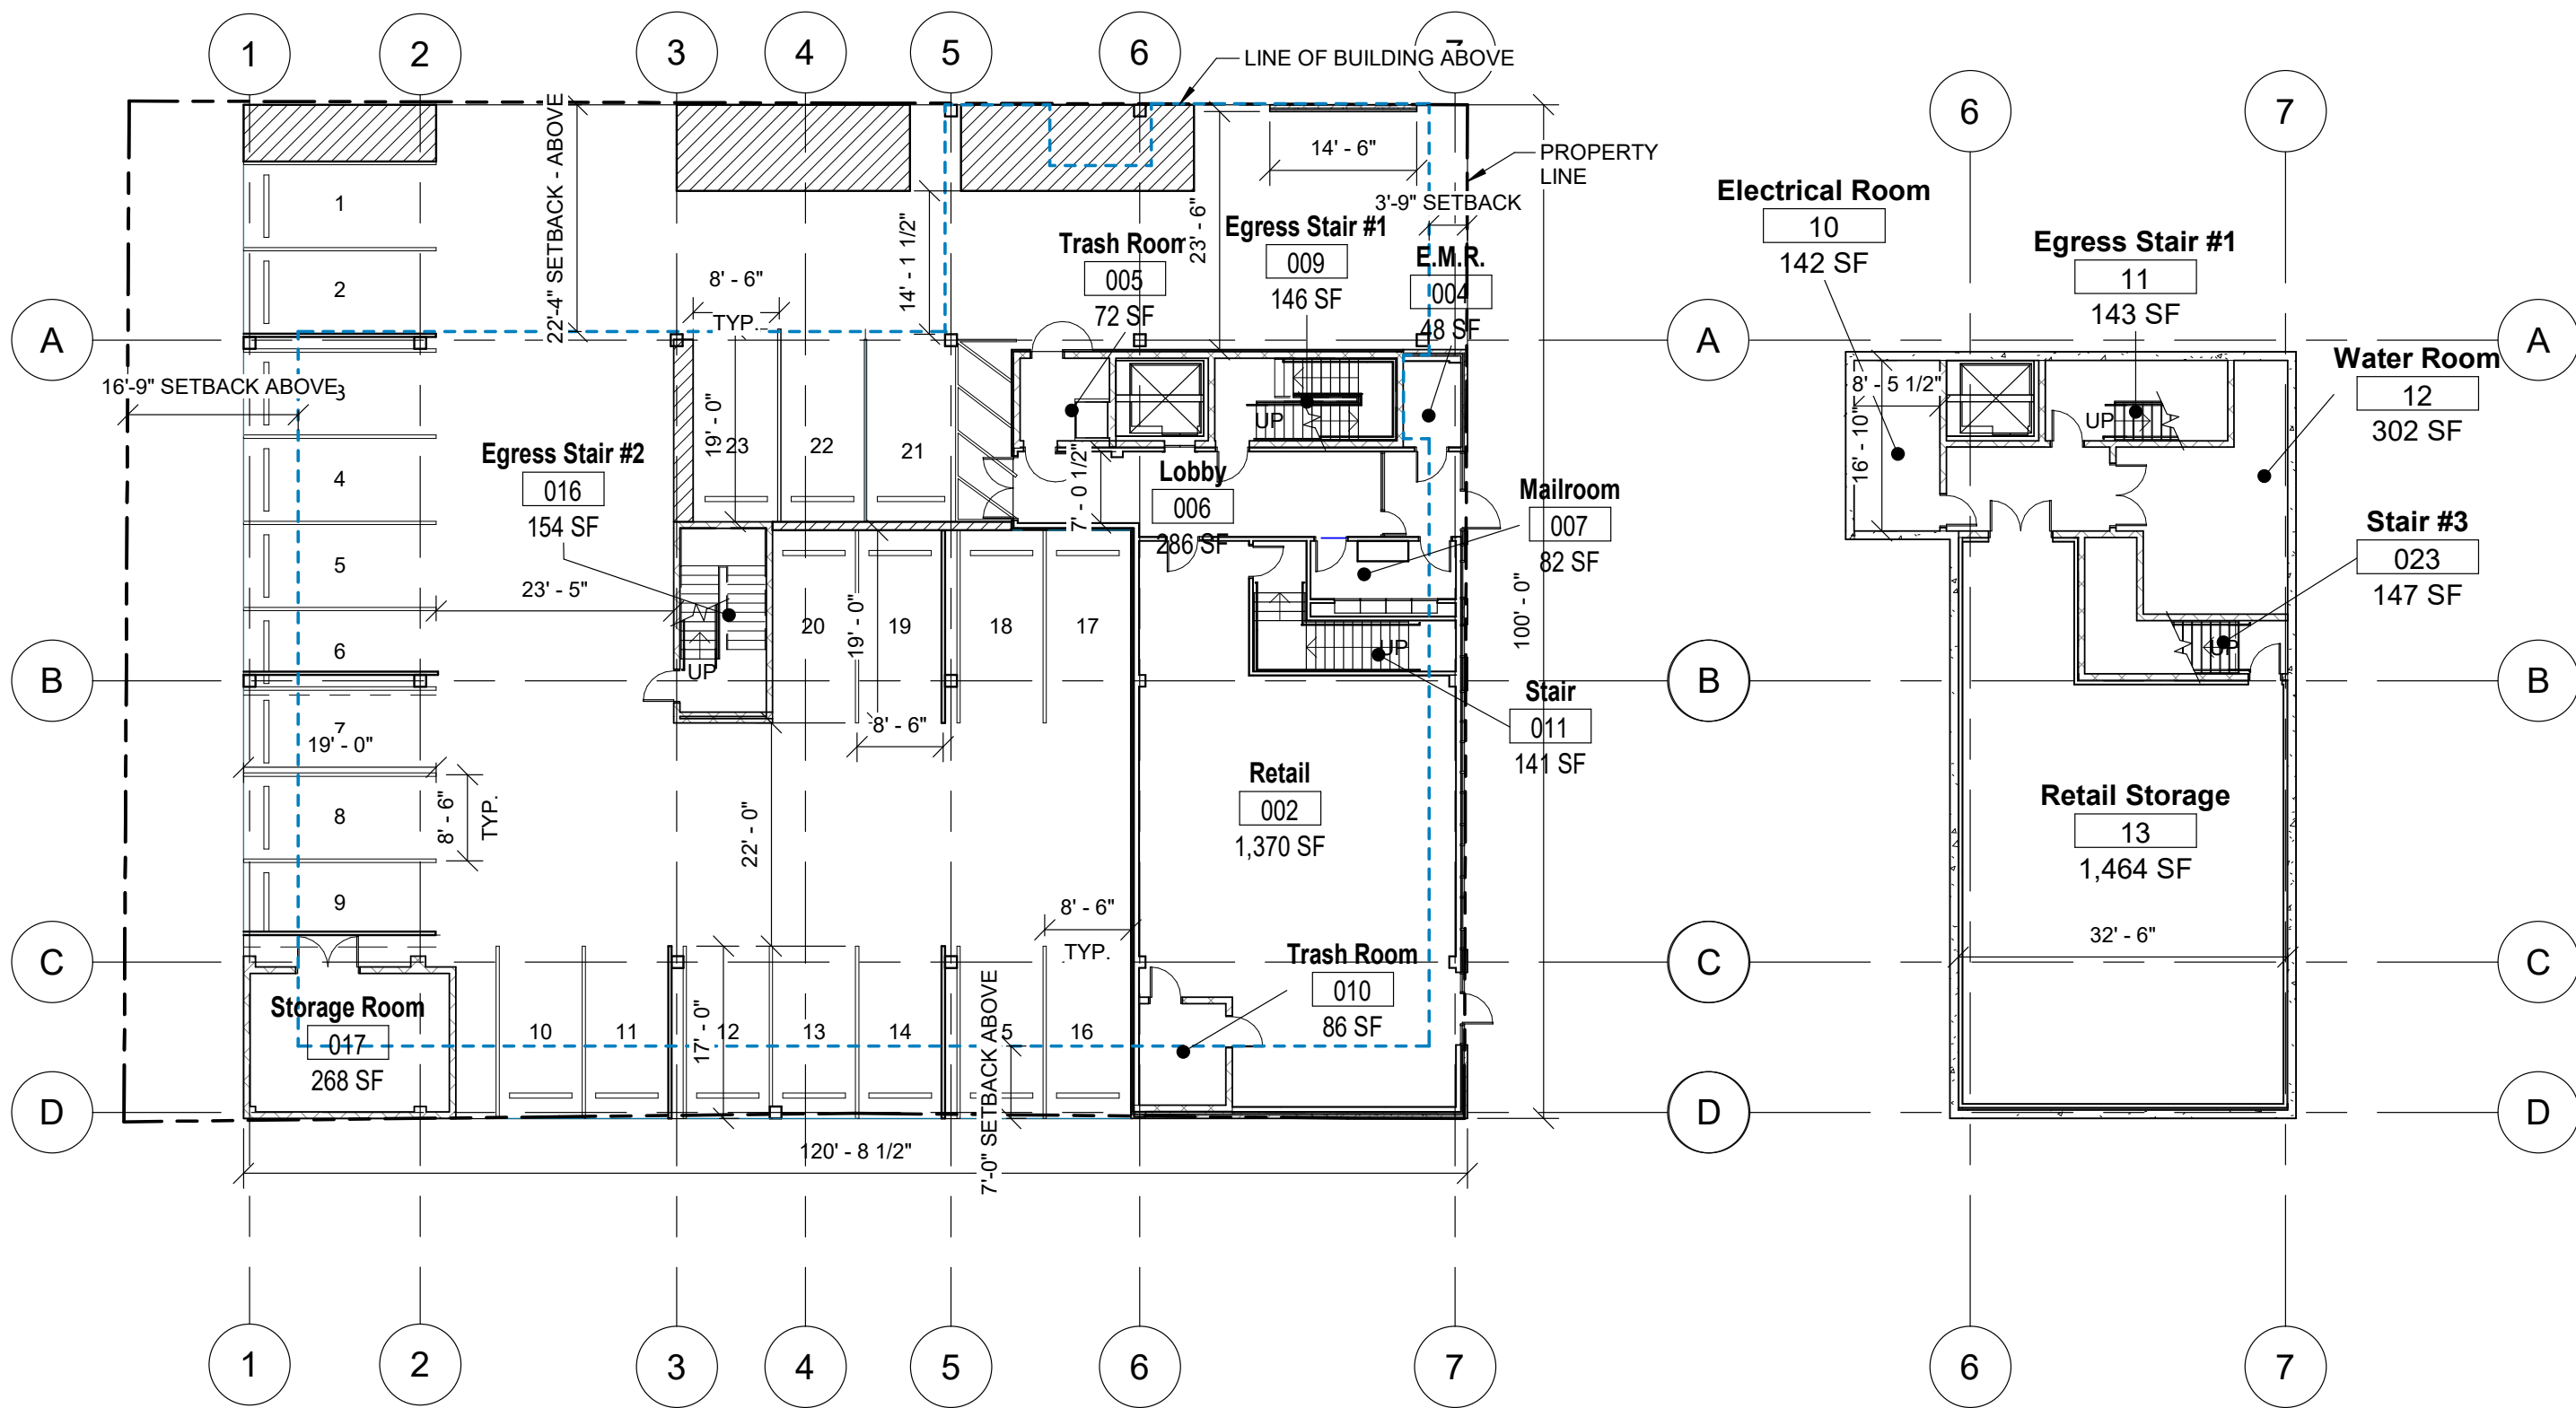

1153-1159 Walnut Street

Newton, MA | January 2, 2020 | 19100 | © The Architectural Team, Inc.

Site Plan

1153-1159 Walnut Street

Newton, MA | January 2, 2020 | 19100 | © The Architectural Team, Inc.

Existing View from Walnut Street

1153-1159 Walnut Street

Newton, MA | January 2, 2020 | 19100 | © The Architectural Team, Inc.

Rendered Perspective from Walnut Street