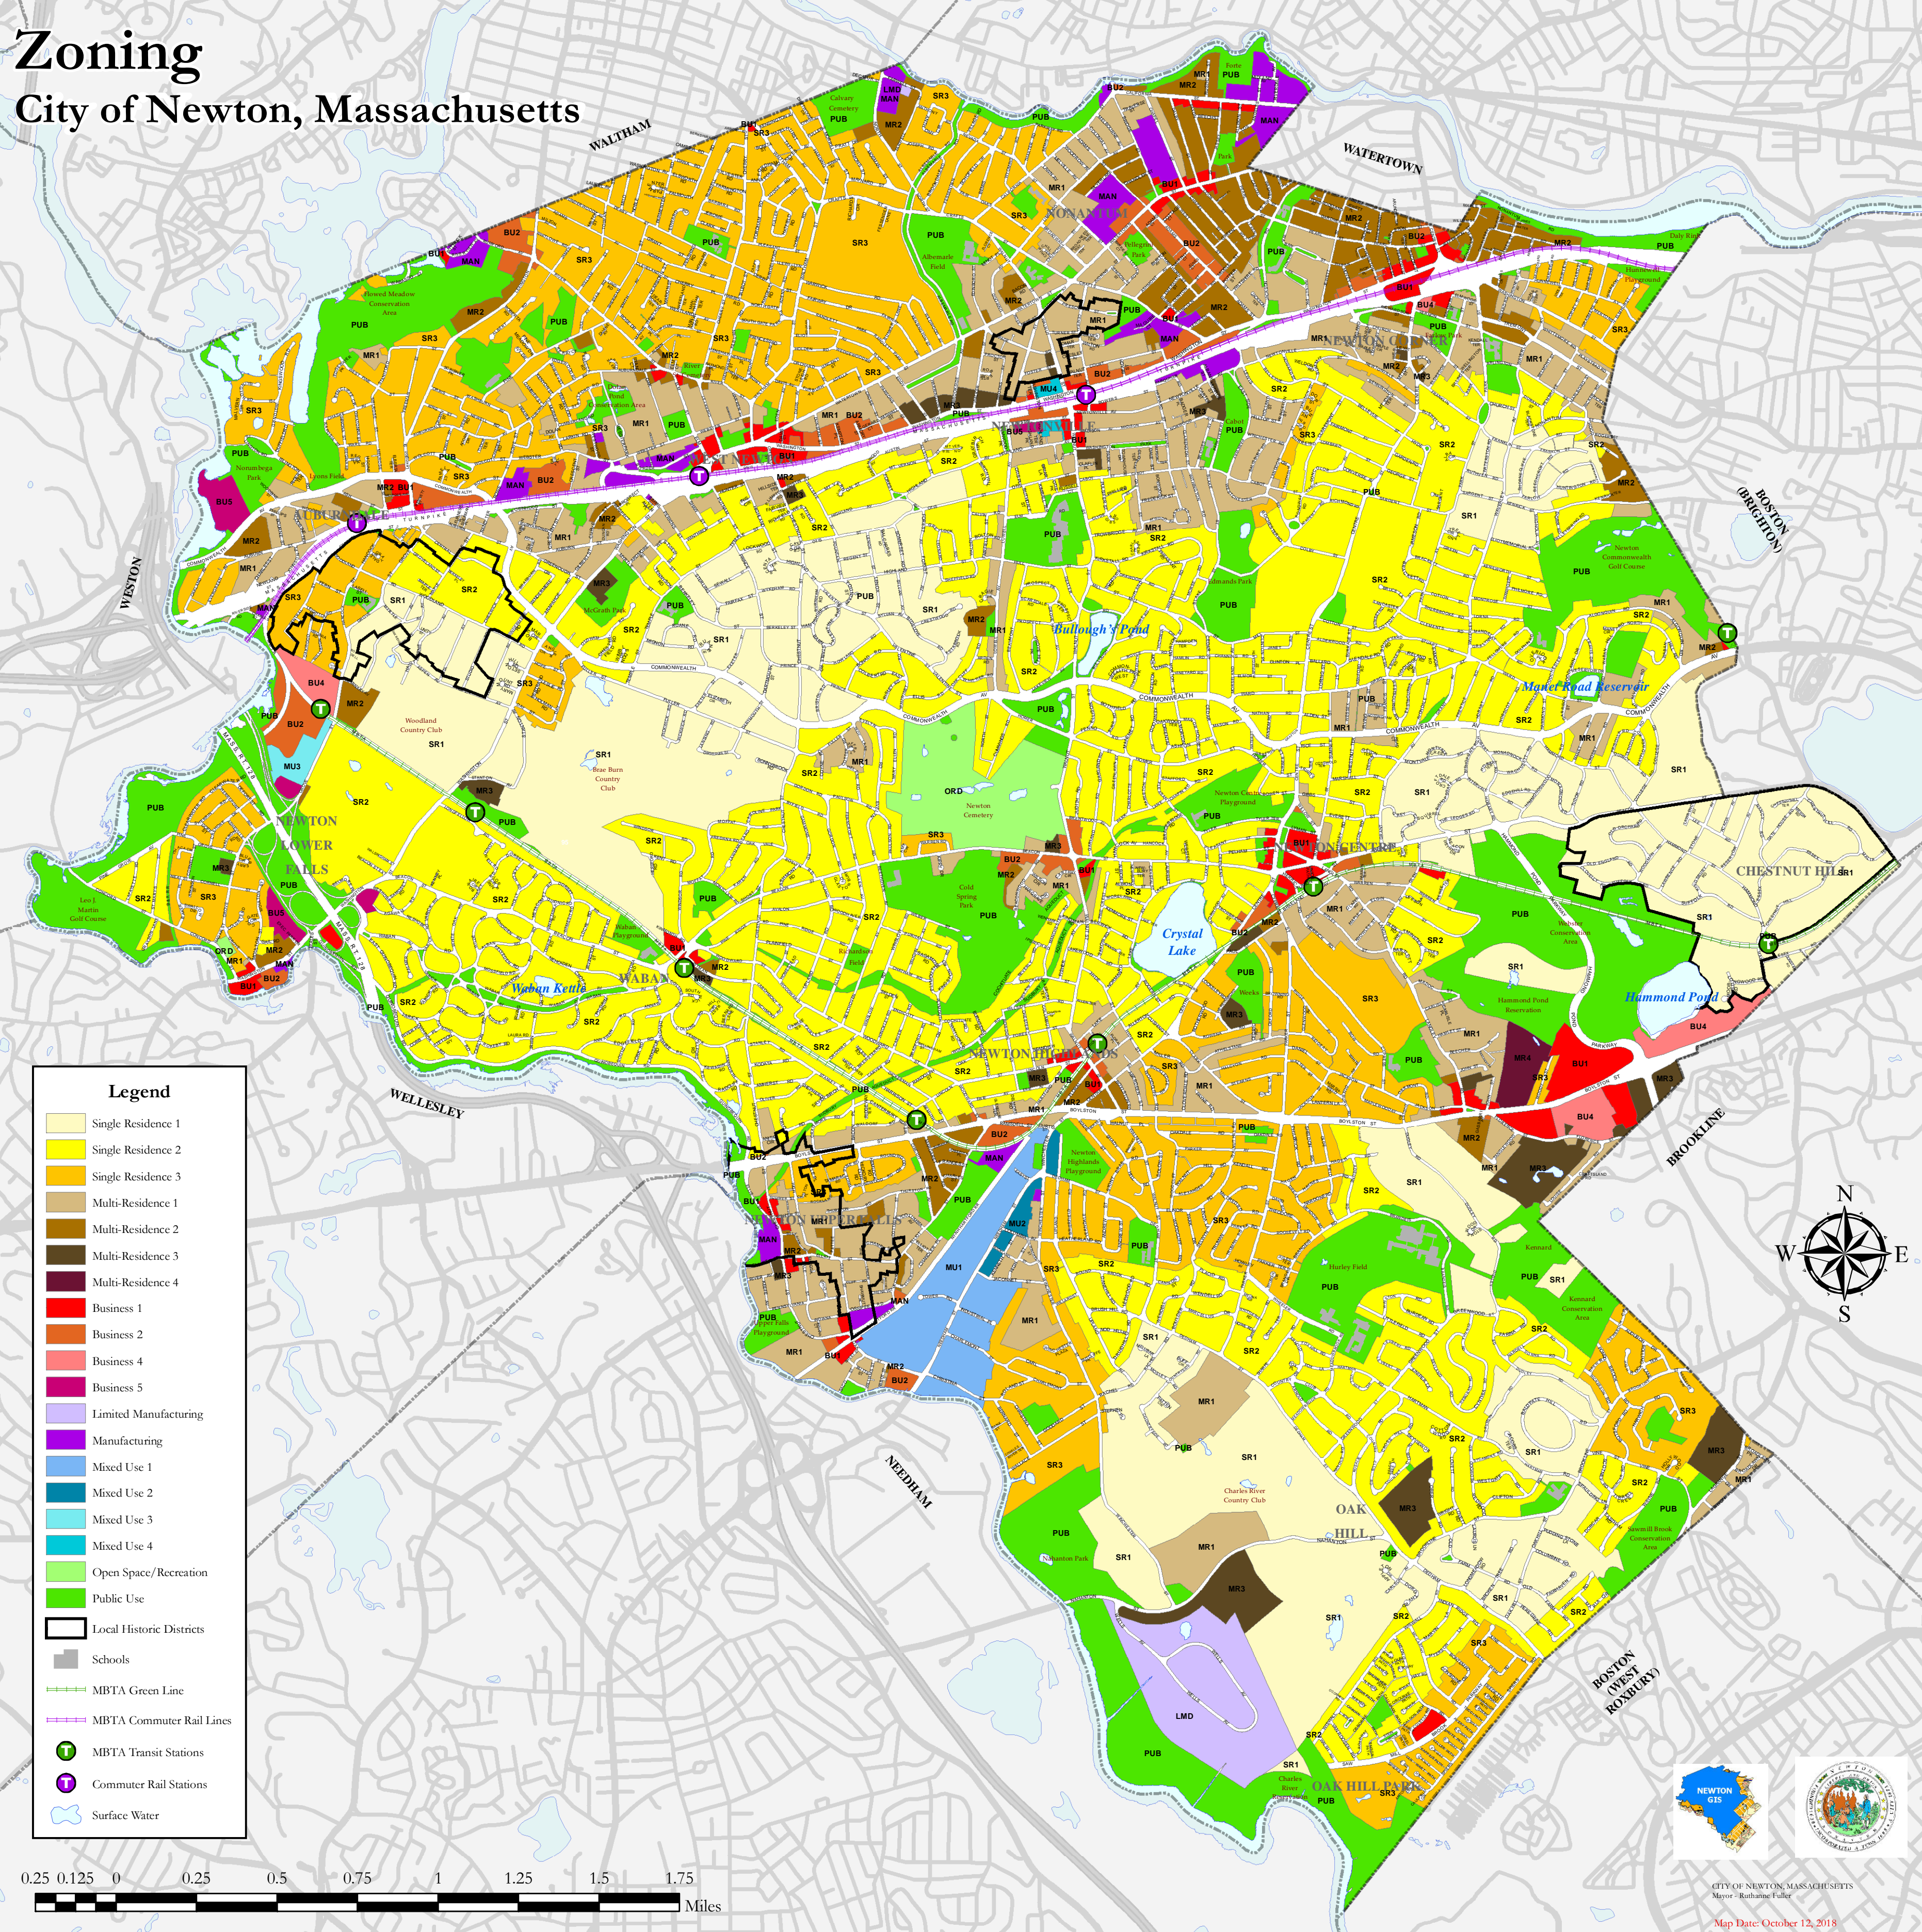

# Zoning

## City of Newton, Massachusetts

### Legend

- Single Residence 1
- Single Residence 2
- Single Residence 3
- Multi-Residence 1
- Multi-Residence 2
- Multi-Residence 3
- Multi-Residence 4
- Business 1
- Business 2
- Business 4
- Business 5
- Limited Manufacturing
- Manufacturing
- Mixed Use 1
- Mixed Use 2
- Mixed Use 3
- Mixed Use 4
- Open Space/Recreation
- Public Use
- Local Historic Districts
- Schools
- MBTA Green Line
- MBTA Commuter Rail Lines
- MBTA Transit Stations
- Commuter Rail Stations
- Surface Water