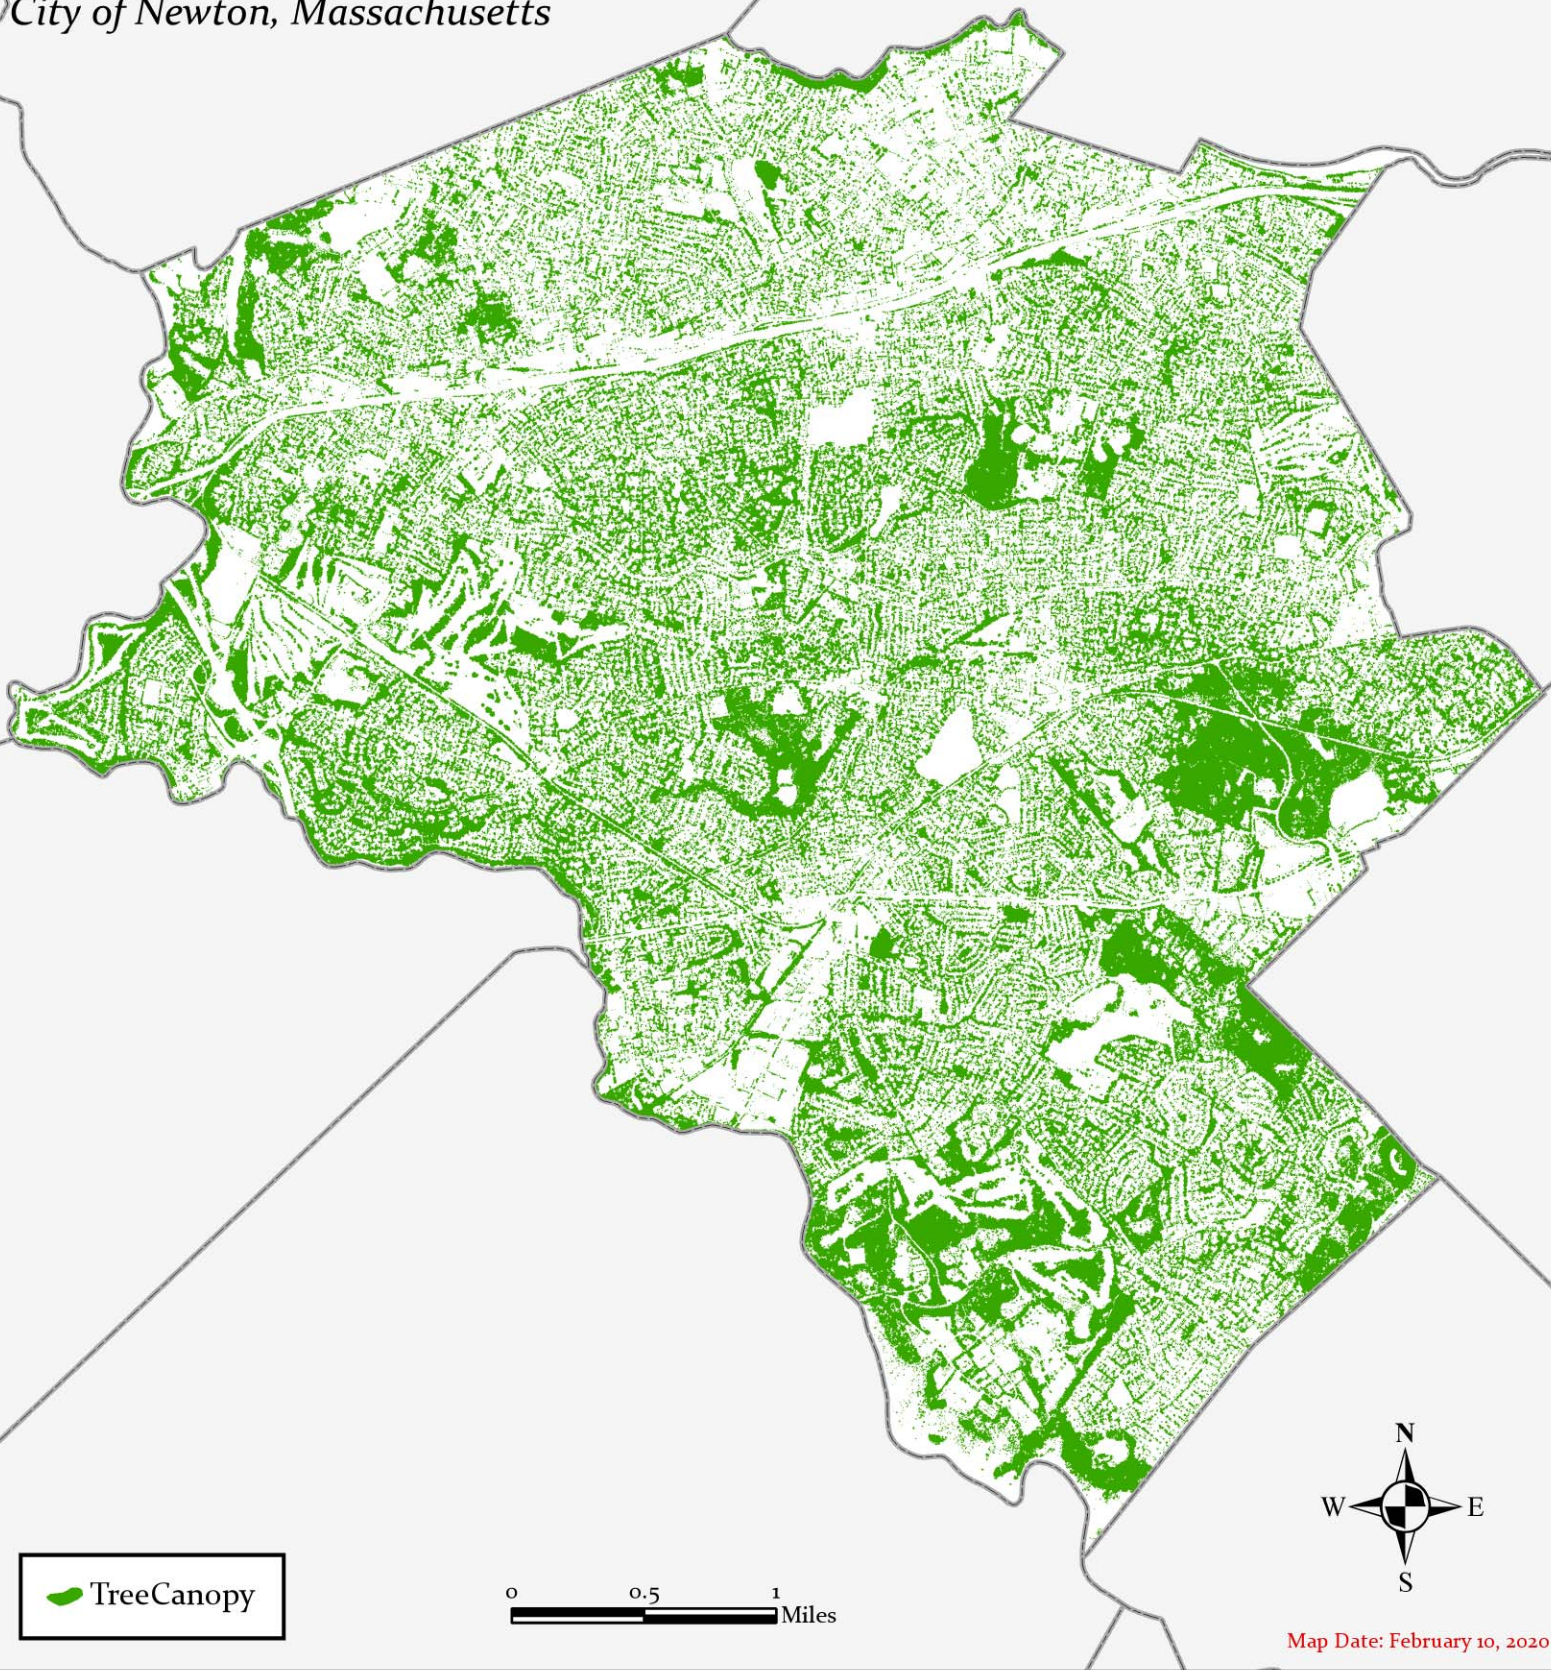

# Tree Canopy Coverage

City of Newton, Massachusetts

CITY OF NEWTON, MASSACHUSETTS  
Mayor - Ruthanne Fuller

The information on this map is from the Newton Geographic Information System (GIS). The City of Newton cannot guarantee the accuracy of this information. Each user of this map is responsible for determining its suitability for his or her intended purpose. City departments will not necessarily approve applications based solely on GIS data.