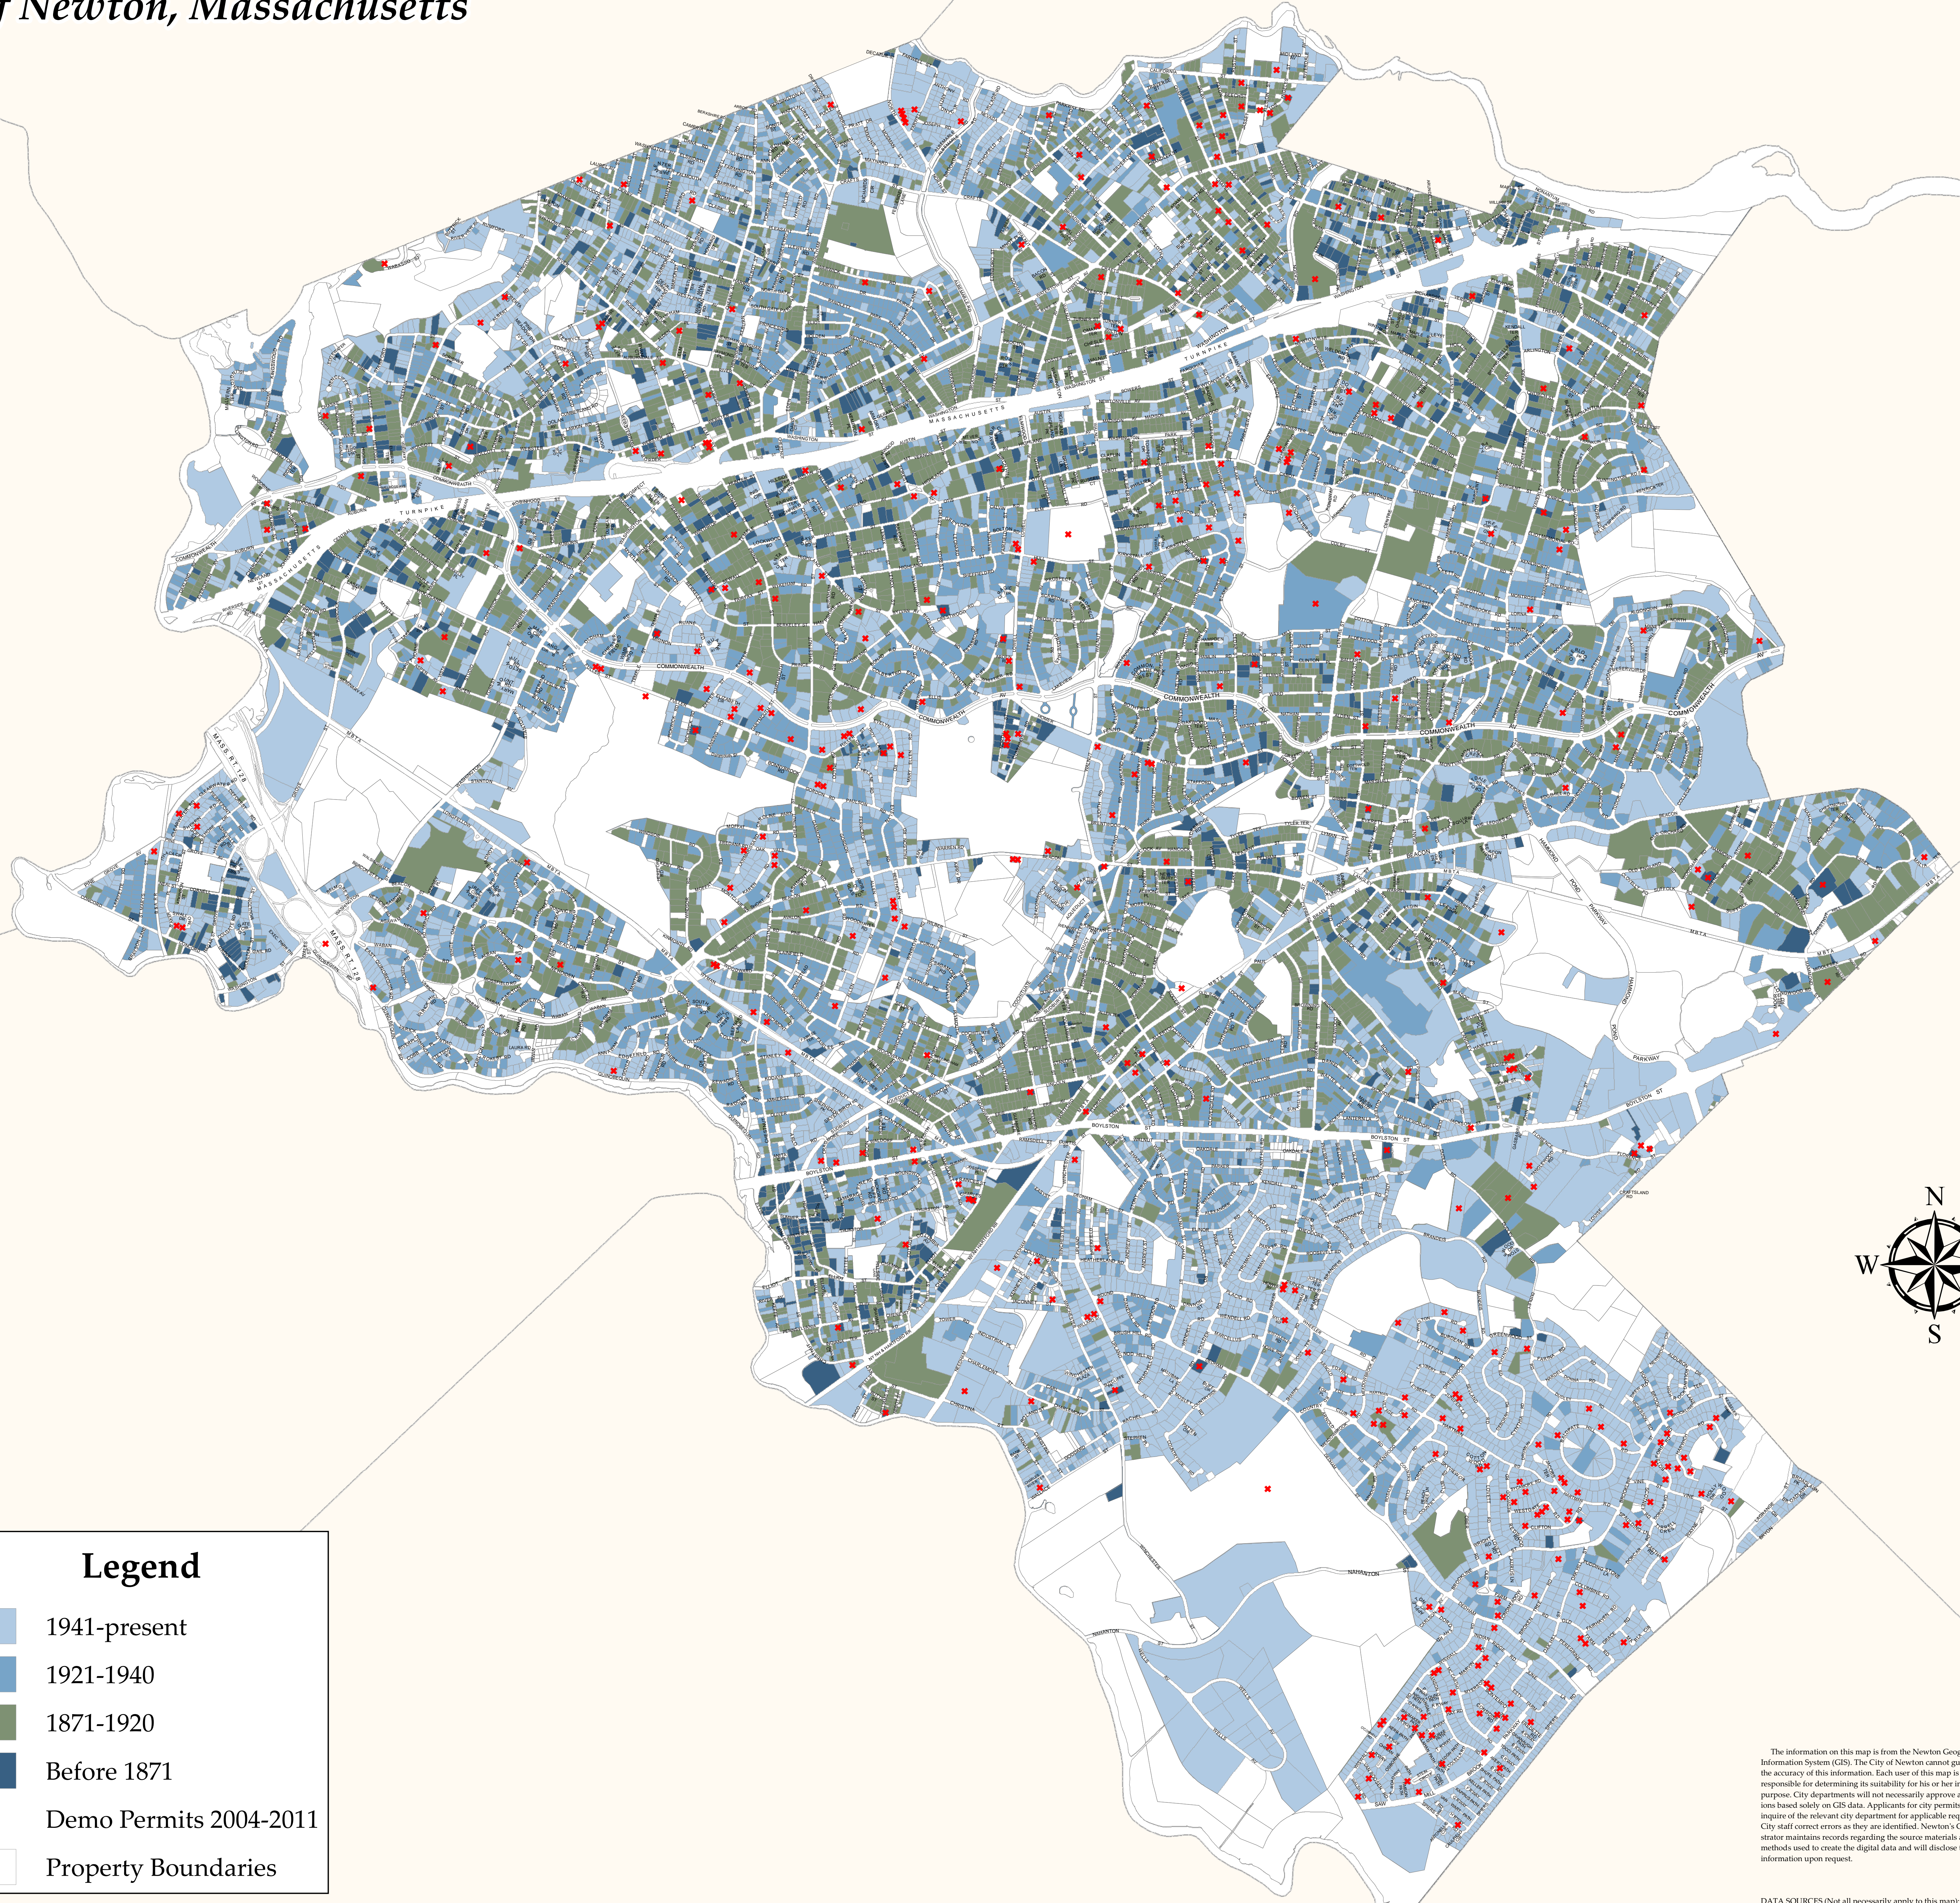

Approximate Date of Construction

City of Newton, Massachusetts

Legend

- 1941-present
- 1921-1940
- 1871-1920
- Before 1871
- Demo Permits 2004-2011
- Property Boundaries

Map Scale: 1 inch = 1000 Feet

DRAFT

Map Date: September 26 2011
CITY OF NEWTON, MASSACHUSETTS
Mayor - Seth D. Warren
GIS Administrator - Douglas Greenfield