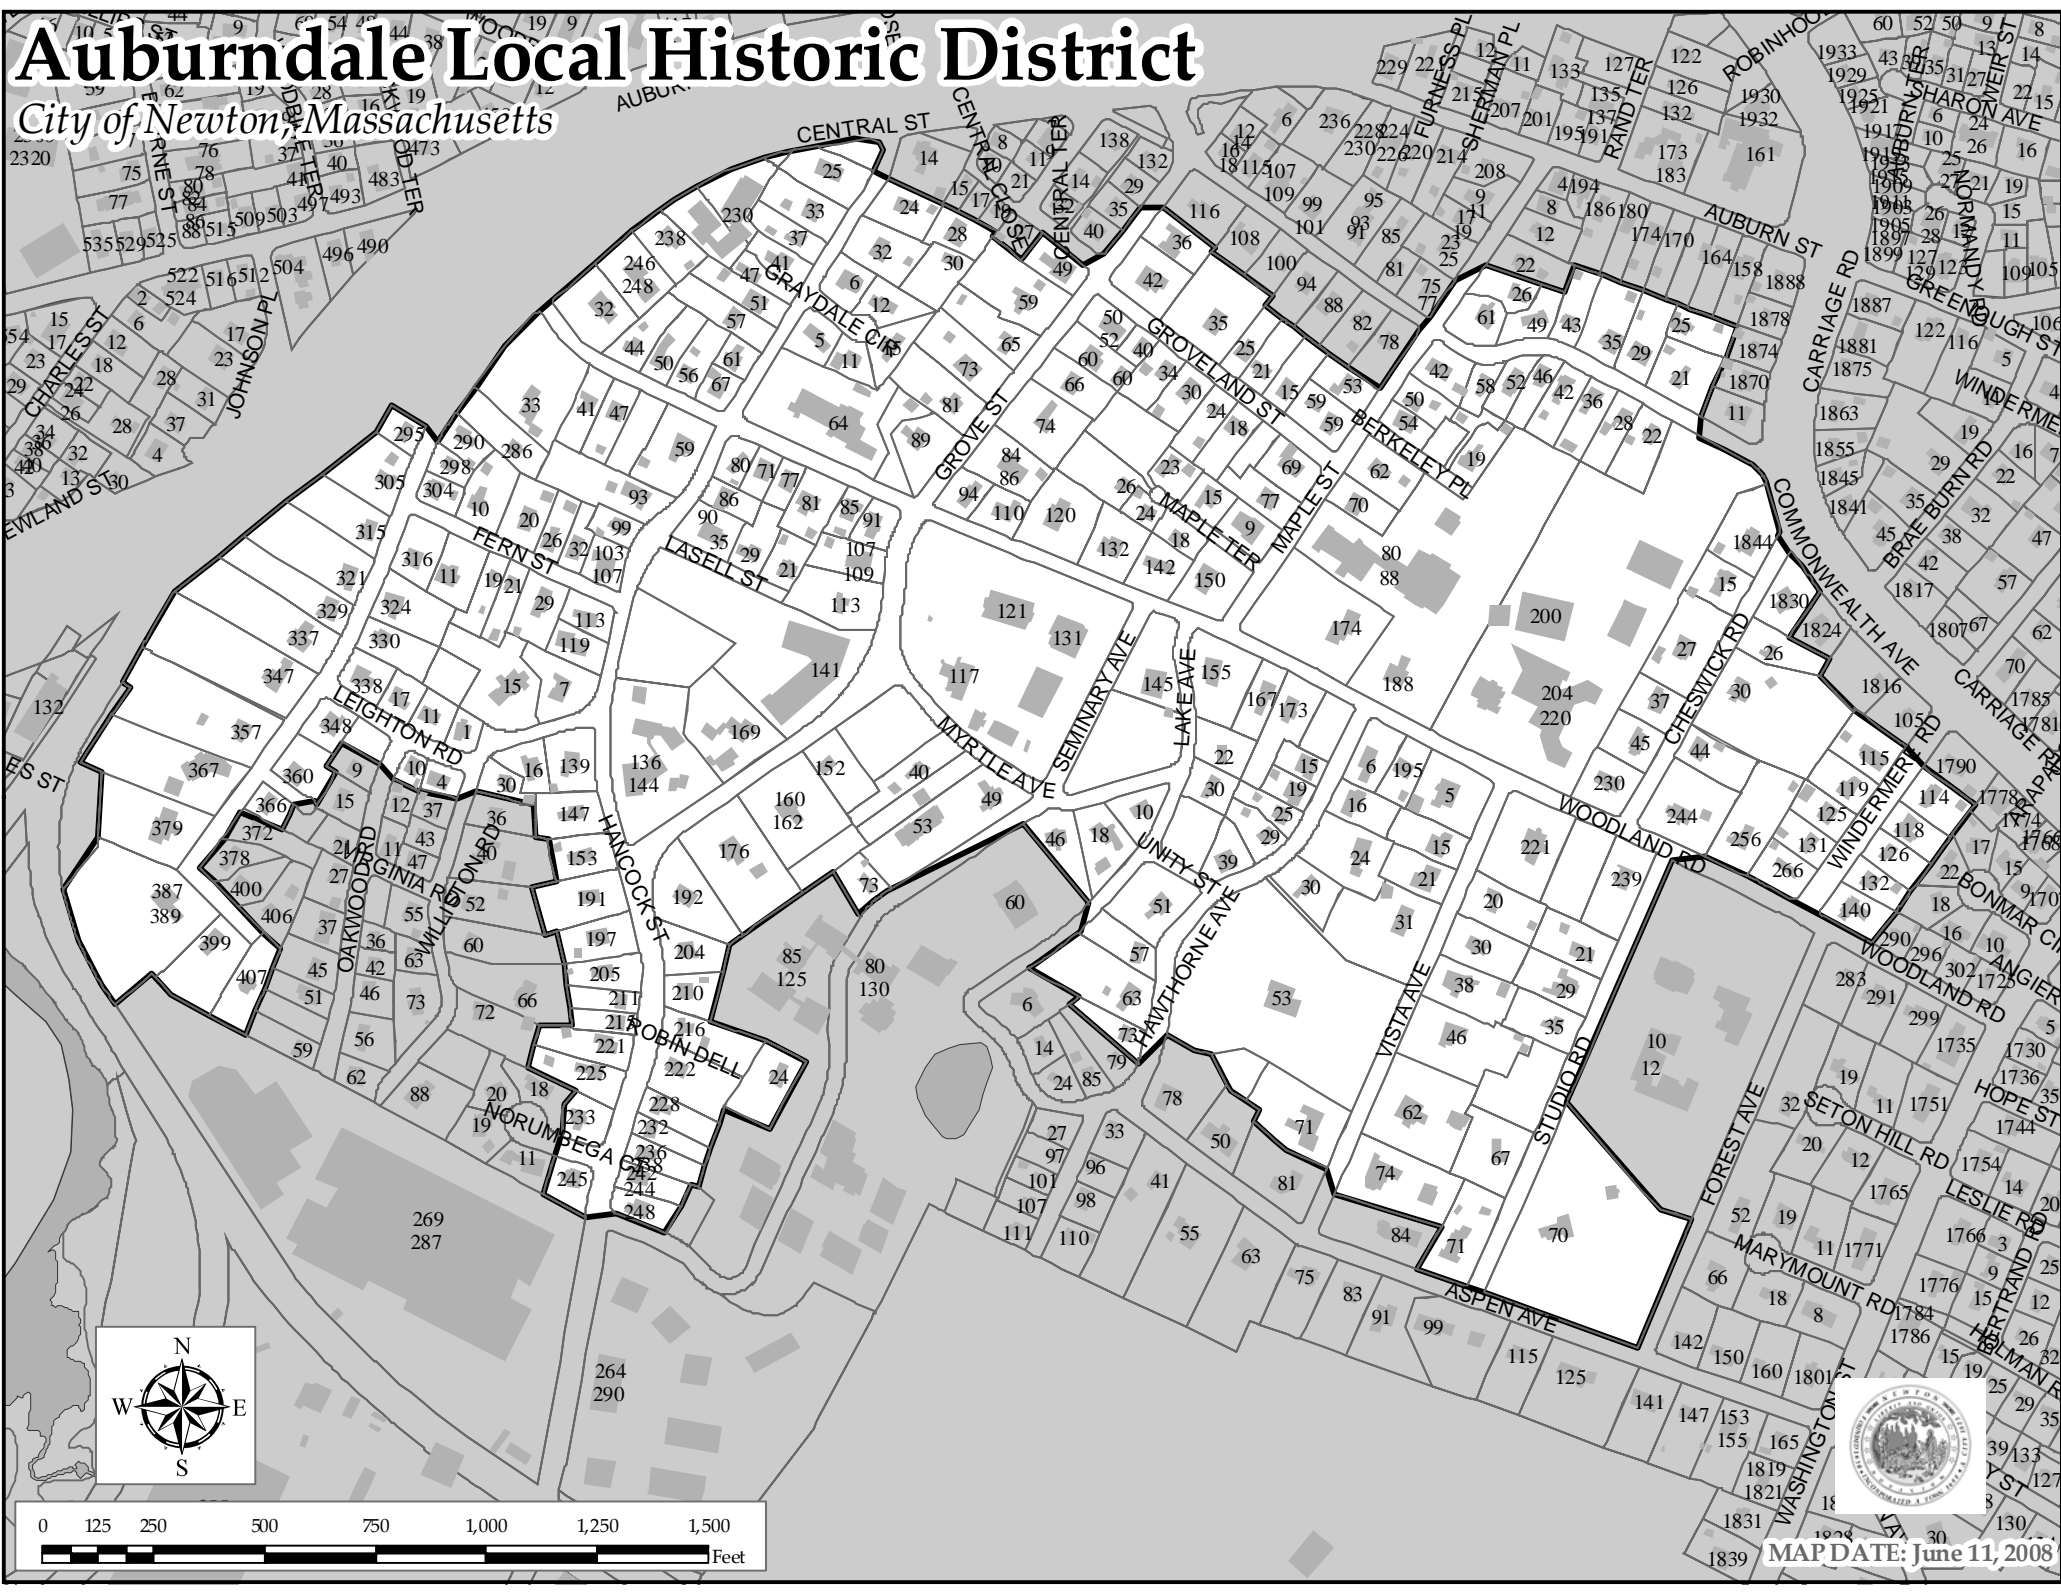

# Auburndale Local Historic District

City of Newton, Massachusetts

MAP DATE: June 11, 2008