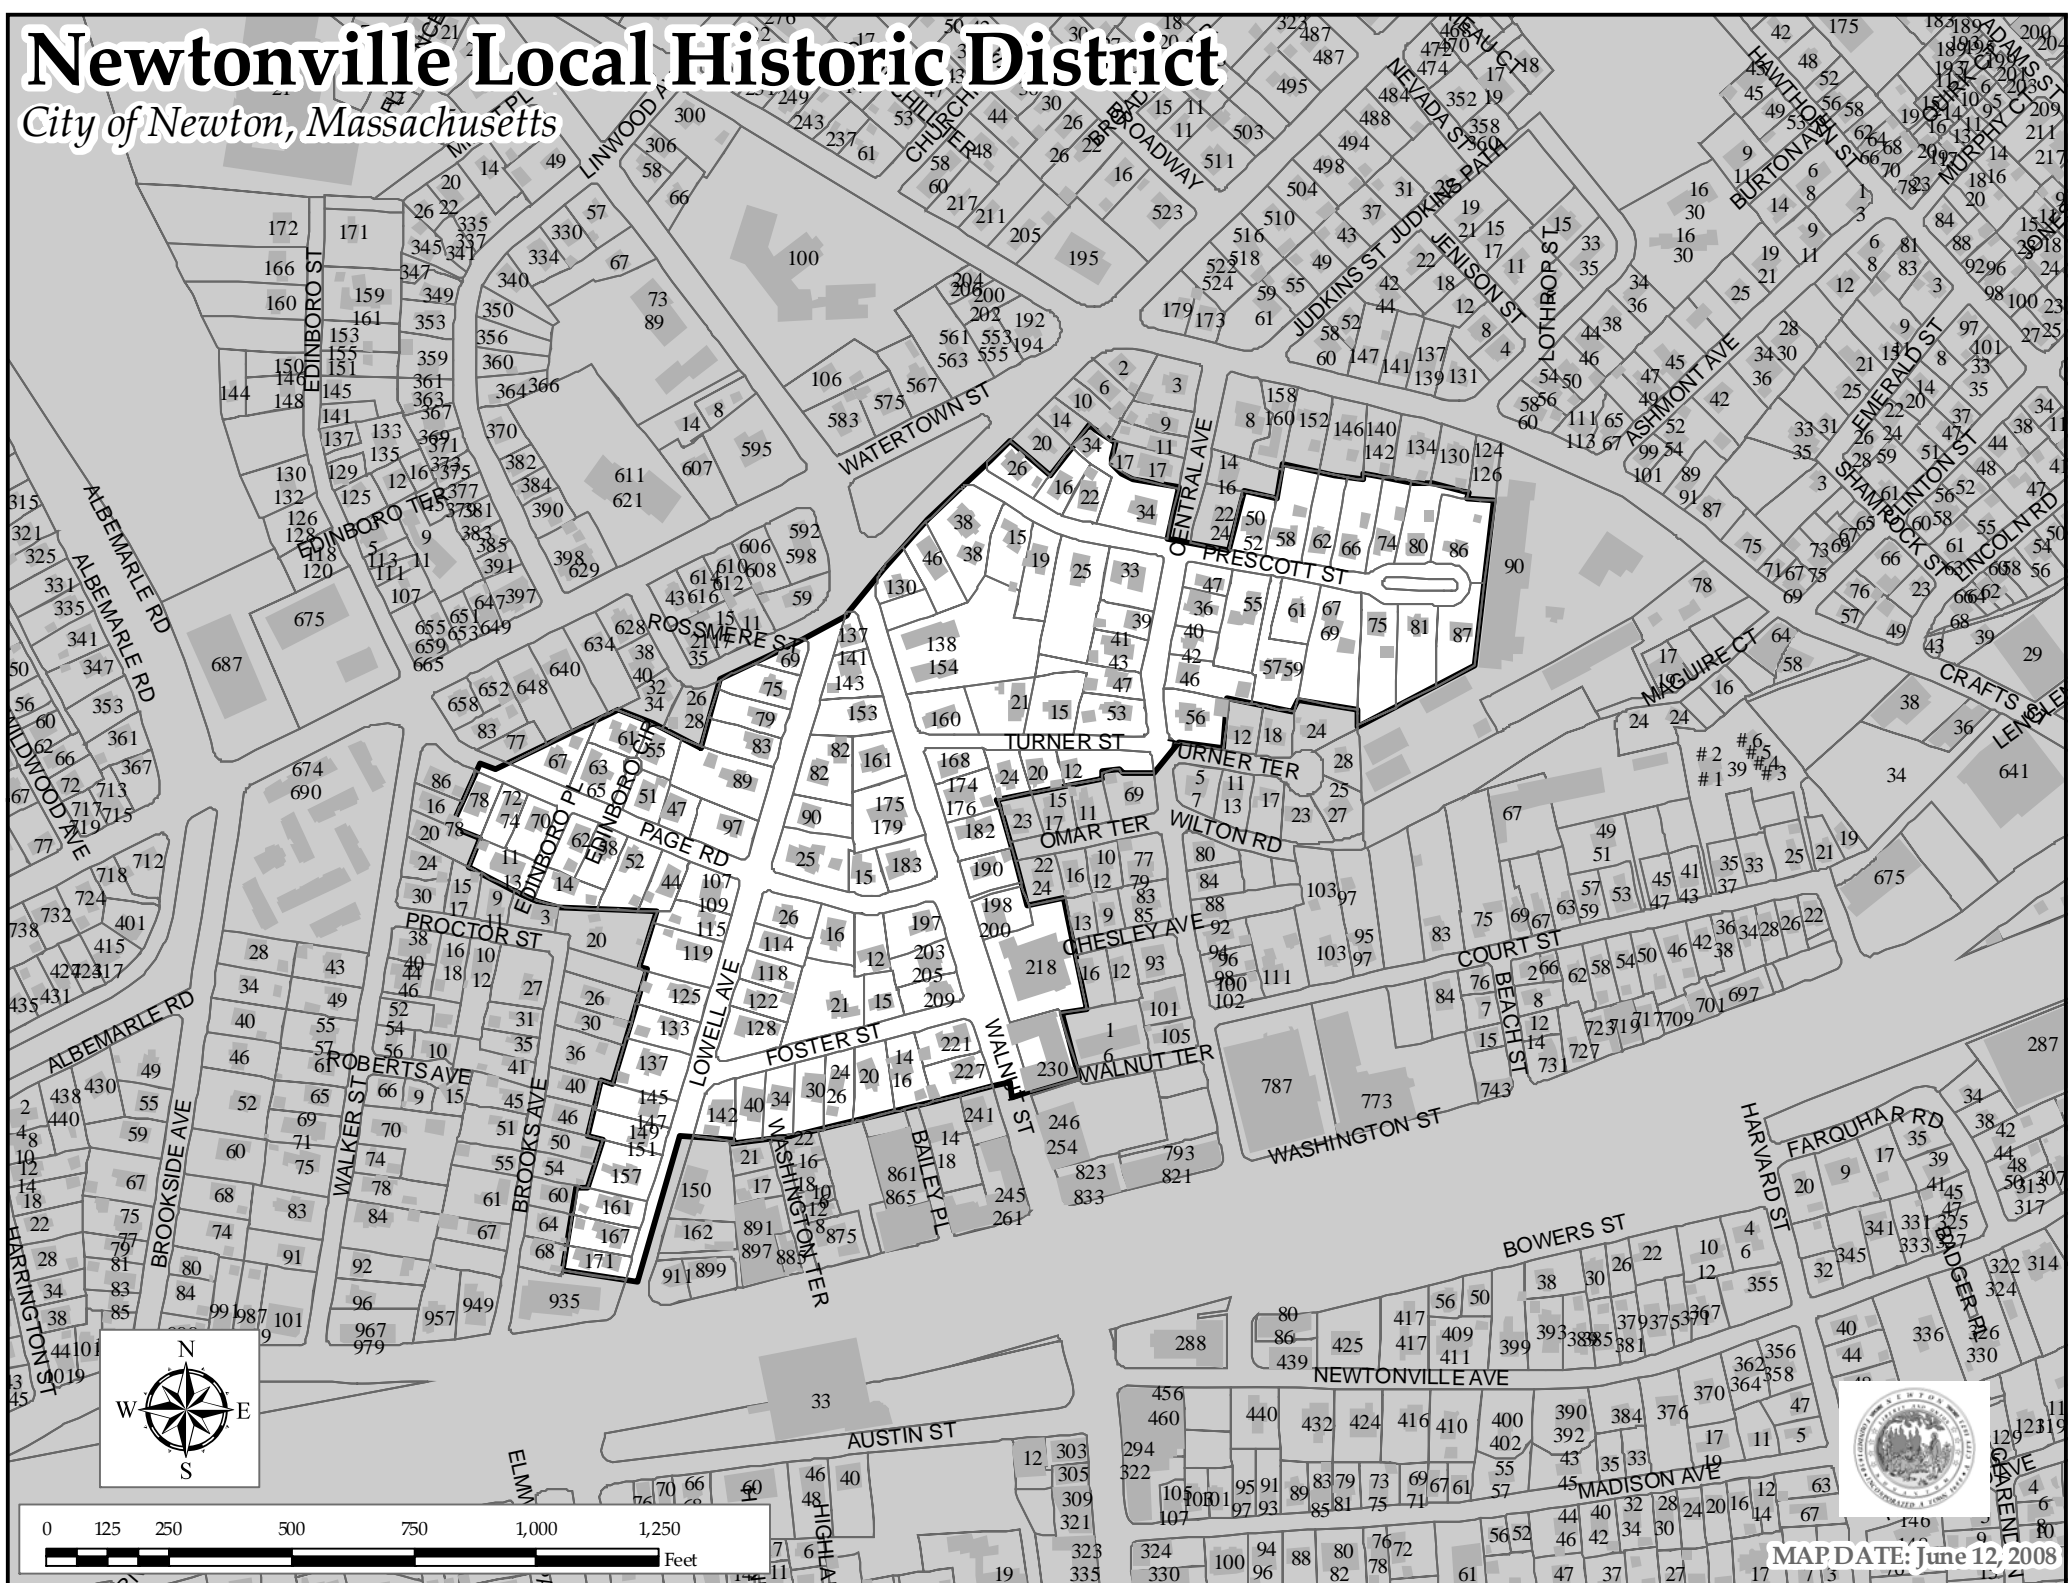

# Newtonville Local Historic District

City of Newton, Massachusetts

MAP DATE: June 12, 2008