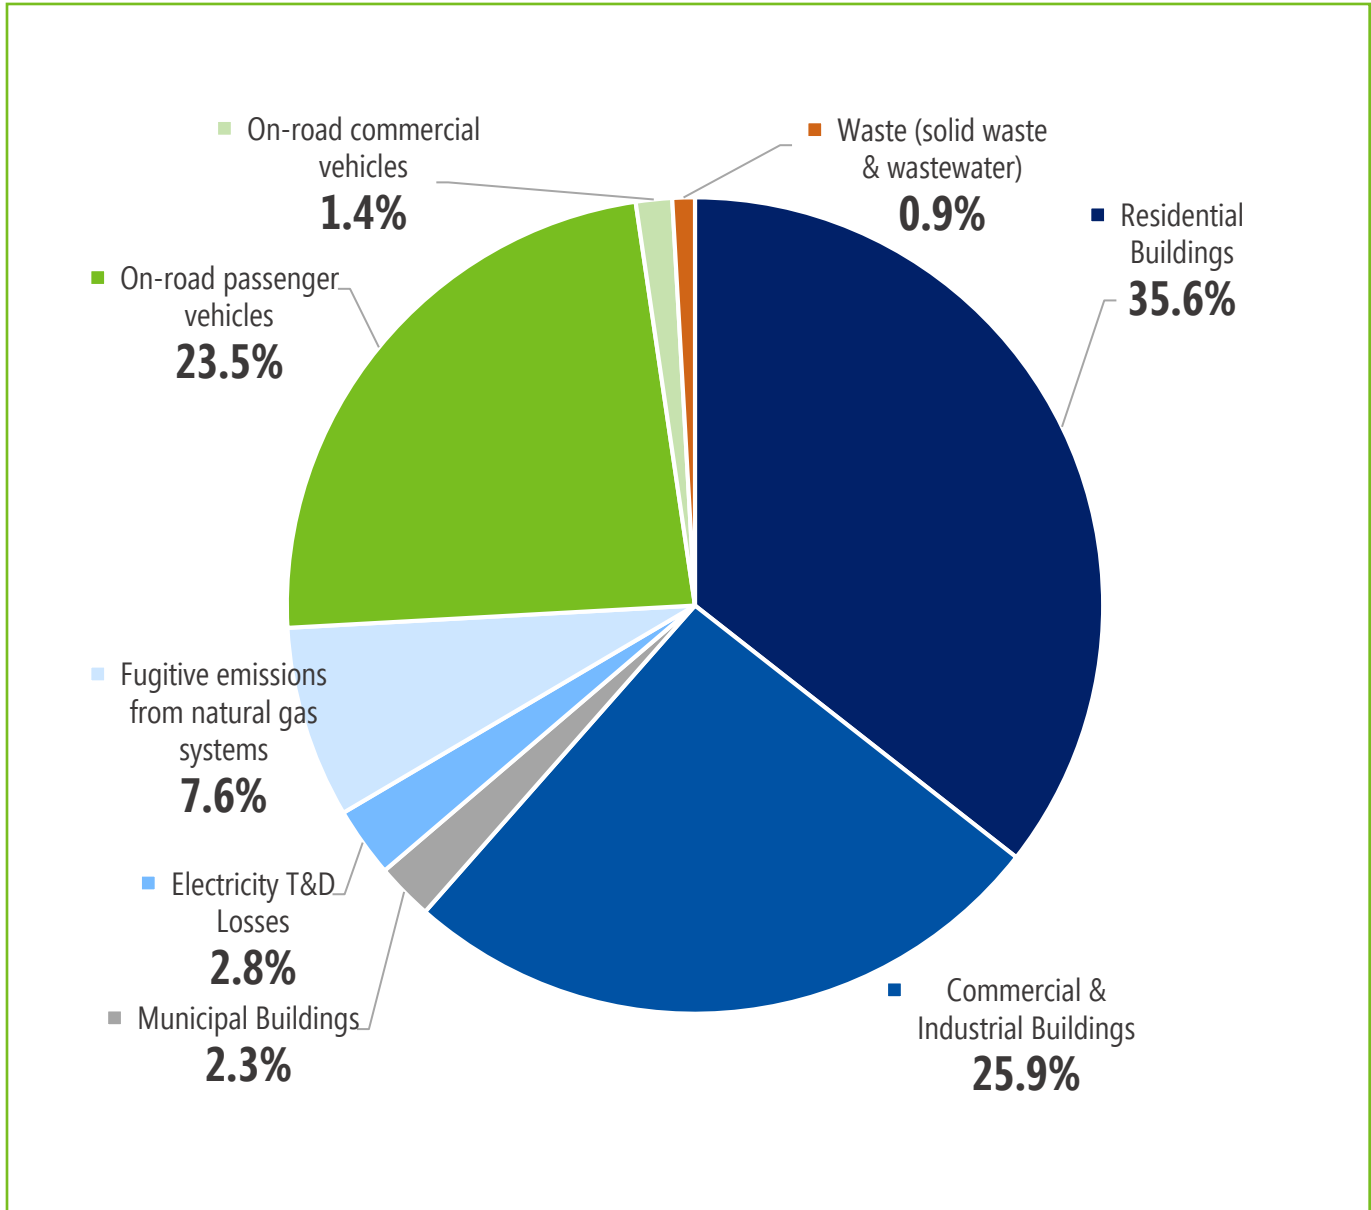

CITY OF NEWTON 2013 GREENHOUSE GAS INVENTORY

798,813 metric tons CO₂e

*Current inventory does not include GHG emissions from public transportation and all methods of waste disposal.

MEETING NOTES:

Lined area for writing meeting notes, consisting of multiple horizontal lines.