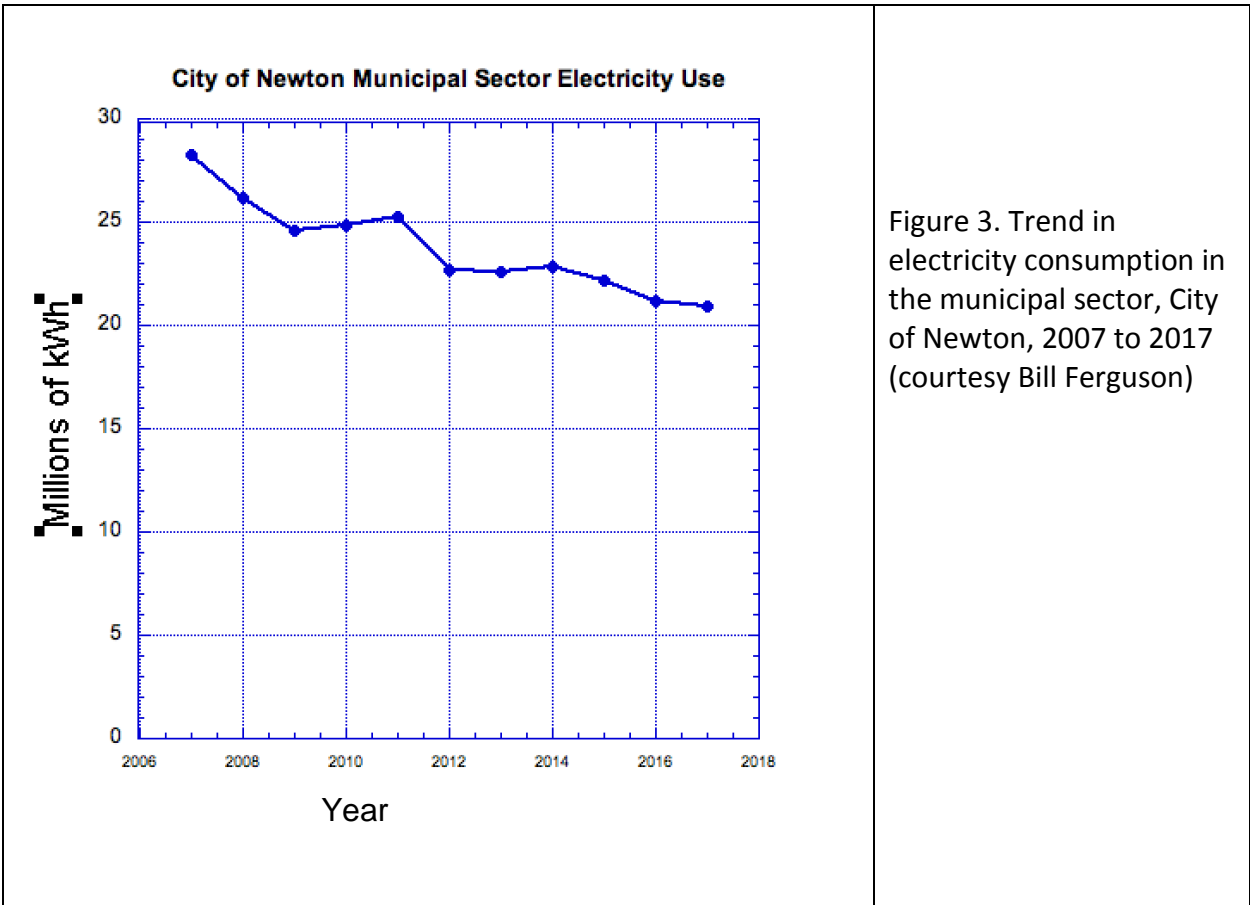

Trends in consumption of natural gas and electricity City of Newton

Figure 1. Trends in natural gas consumption in the residential and commercial/institutional sectors, City of Newton, 1997 to 2015

Figure 2. Trends in electricity consumption in the residential and commercial/institutional sectors, City of Newton, 1997 to 2016

Figure 3. Trend in electricity consumption in the municipal sector, City of Newton, 2007 to 2017 (courtesy Bill Ferguson)