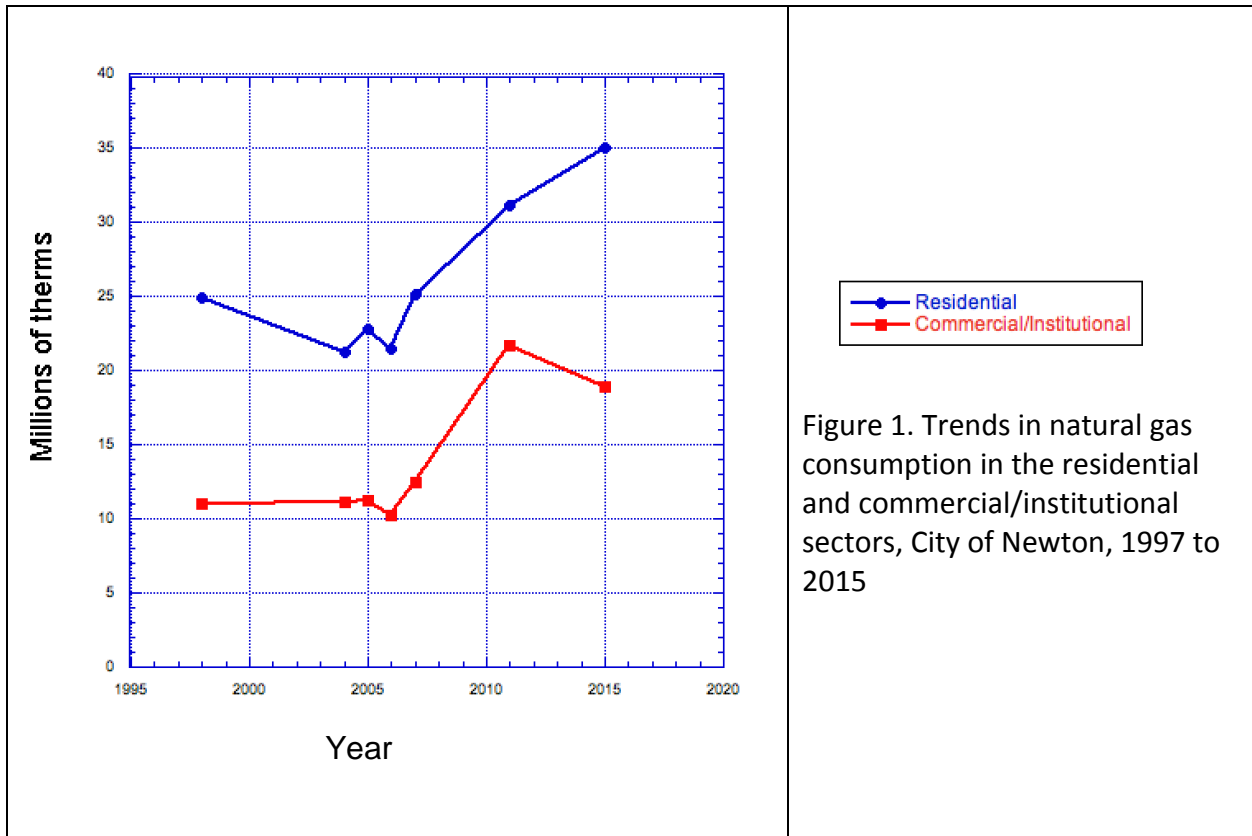

Trends in consumption of natural gas and electricity City of Newton

Figure 1. Trends in natural gas consumption in the residential and commercial/institutional sectors, City of Newton, 1997 to 2015

Figure 2. Trends in electricity consumption in the residential and commercial/institutional sectors, City of Newton, 1997 to 2016

Figure 3. Trend in electricity consumption in the municipal sector, City of Newton, 2007 to 2017 (courtesy Bill Ferguson)