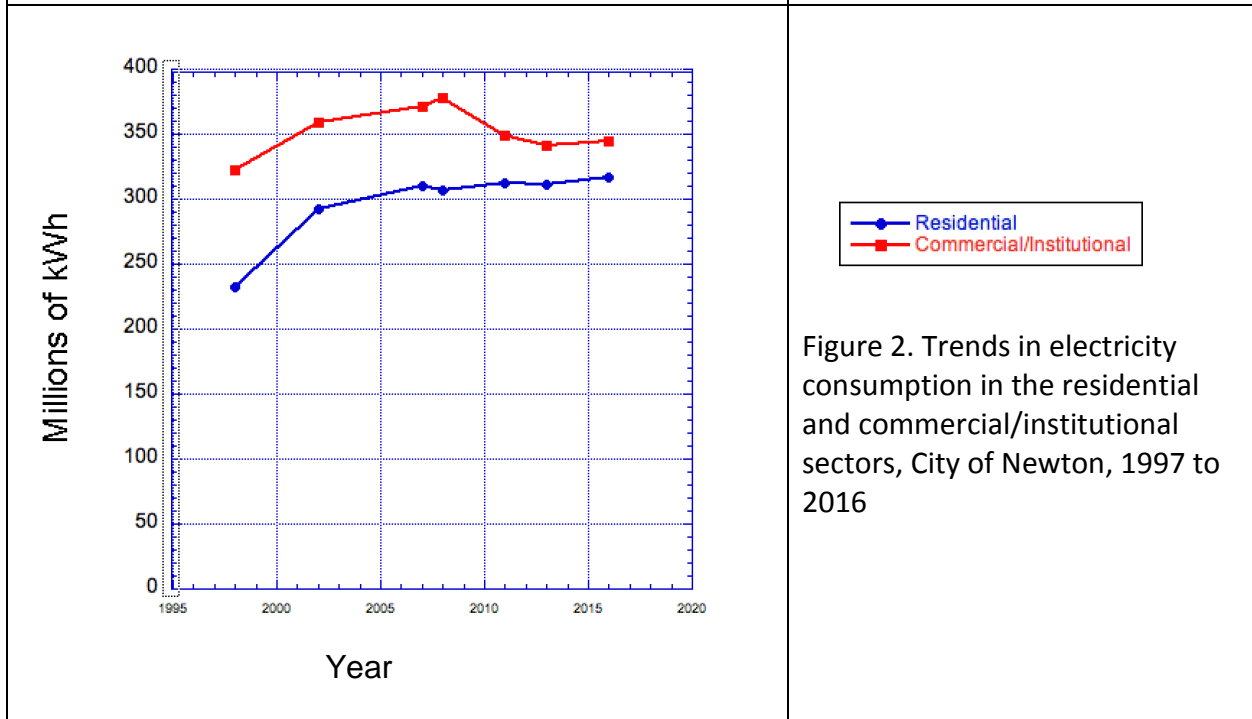

Trends in consumption of natural gas and electricity City of Newton

Figure 1. Trends in natural gas consumption in the residential and commercial/institutional sectors, City of Newton, 1997 to 2015

Figure 2. Trends in electricity consumption in the residential and commercial/institutional sectors, City of Newton, 1997 to 2016

Figure 3. Trend in electricity consumption in the municipal sector, City of Newton, 2007 to 2017 (courtesy Bill Ferguson)