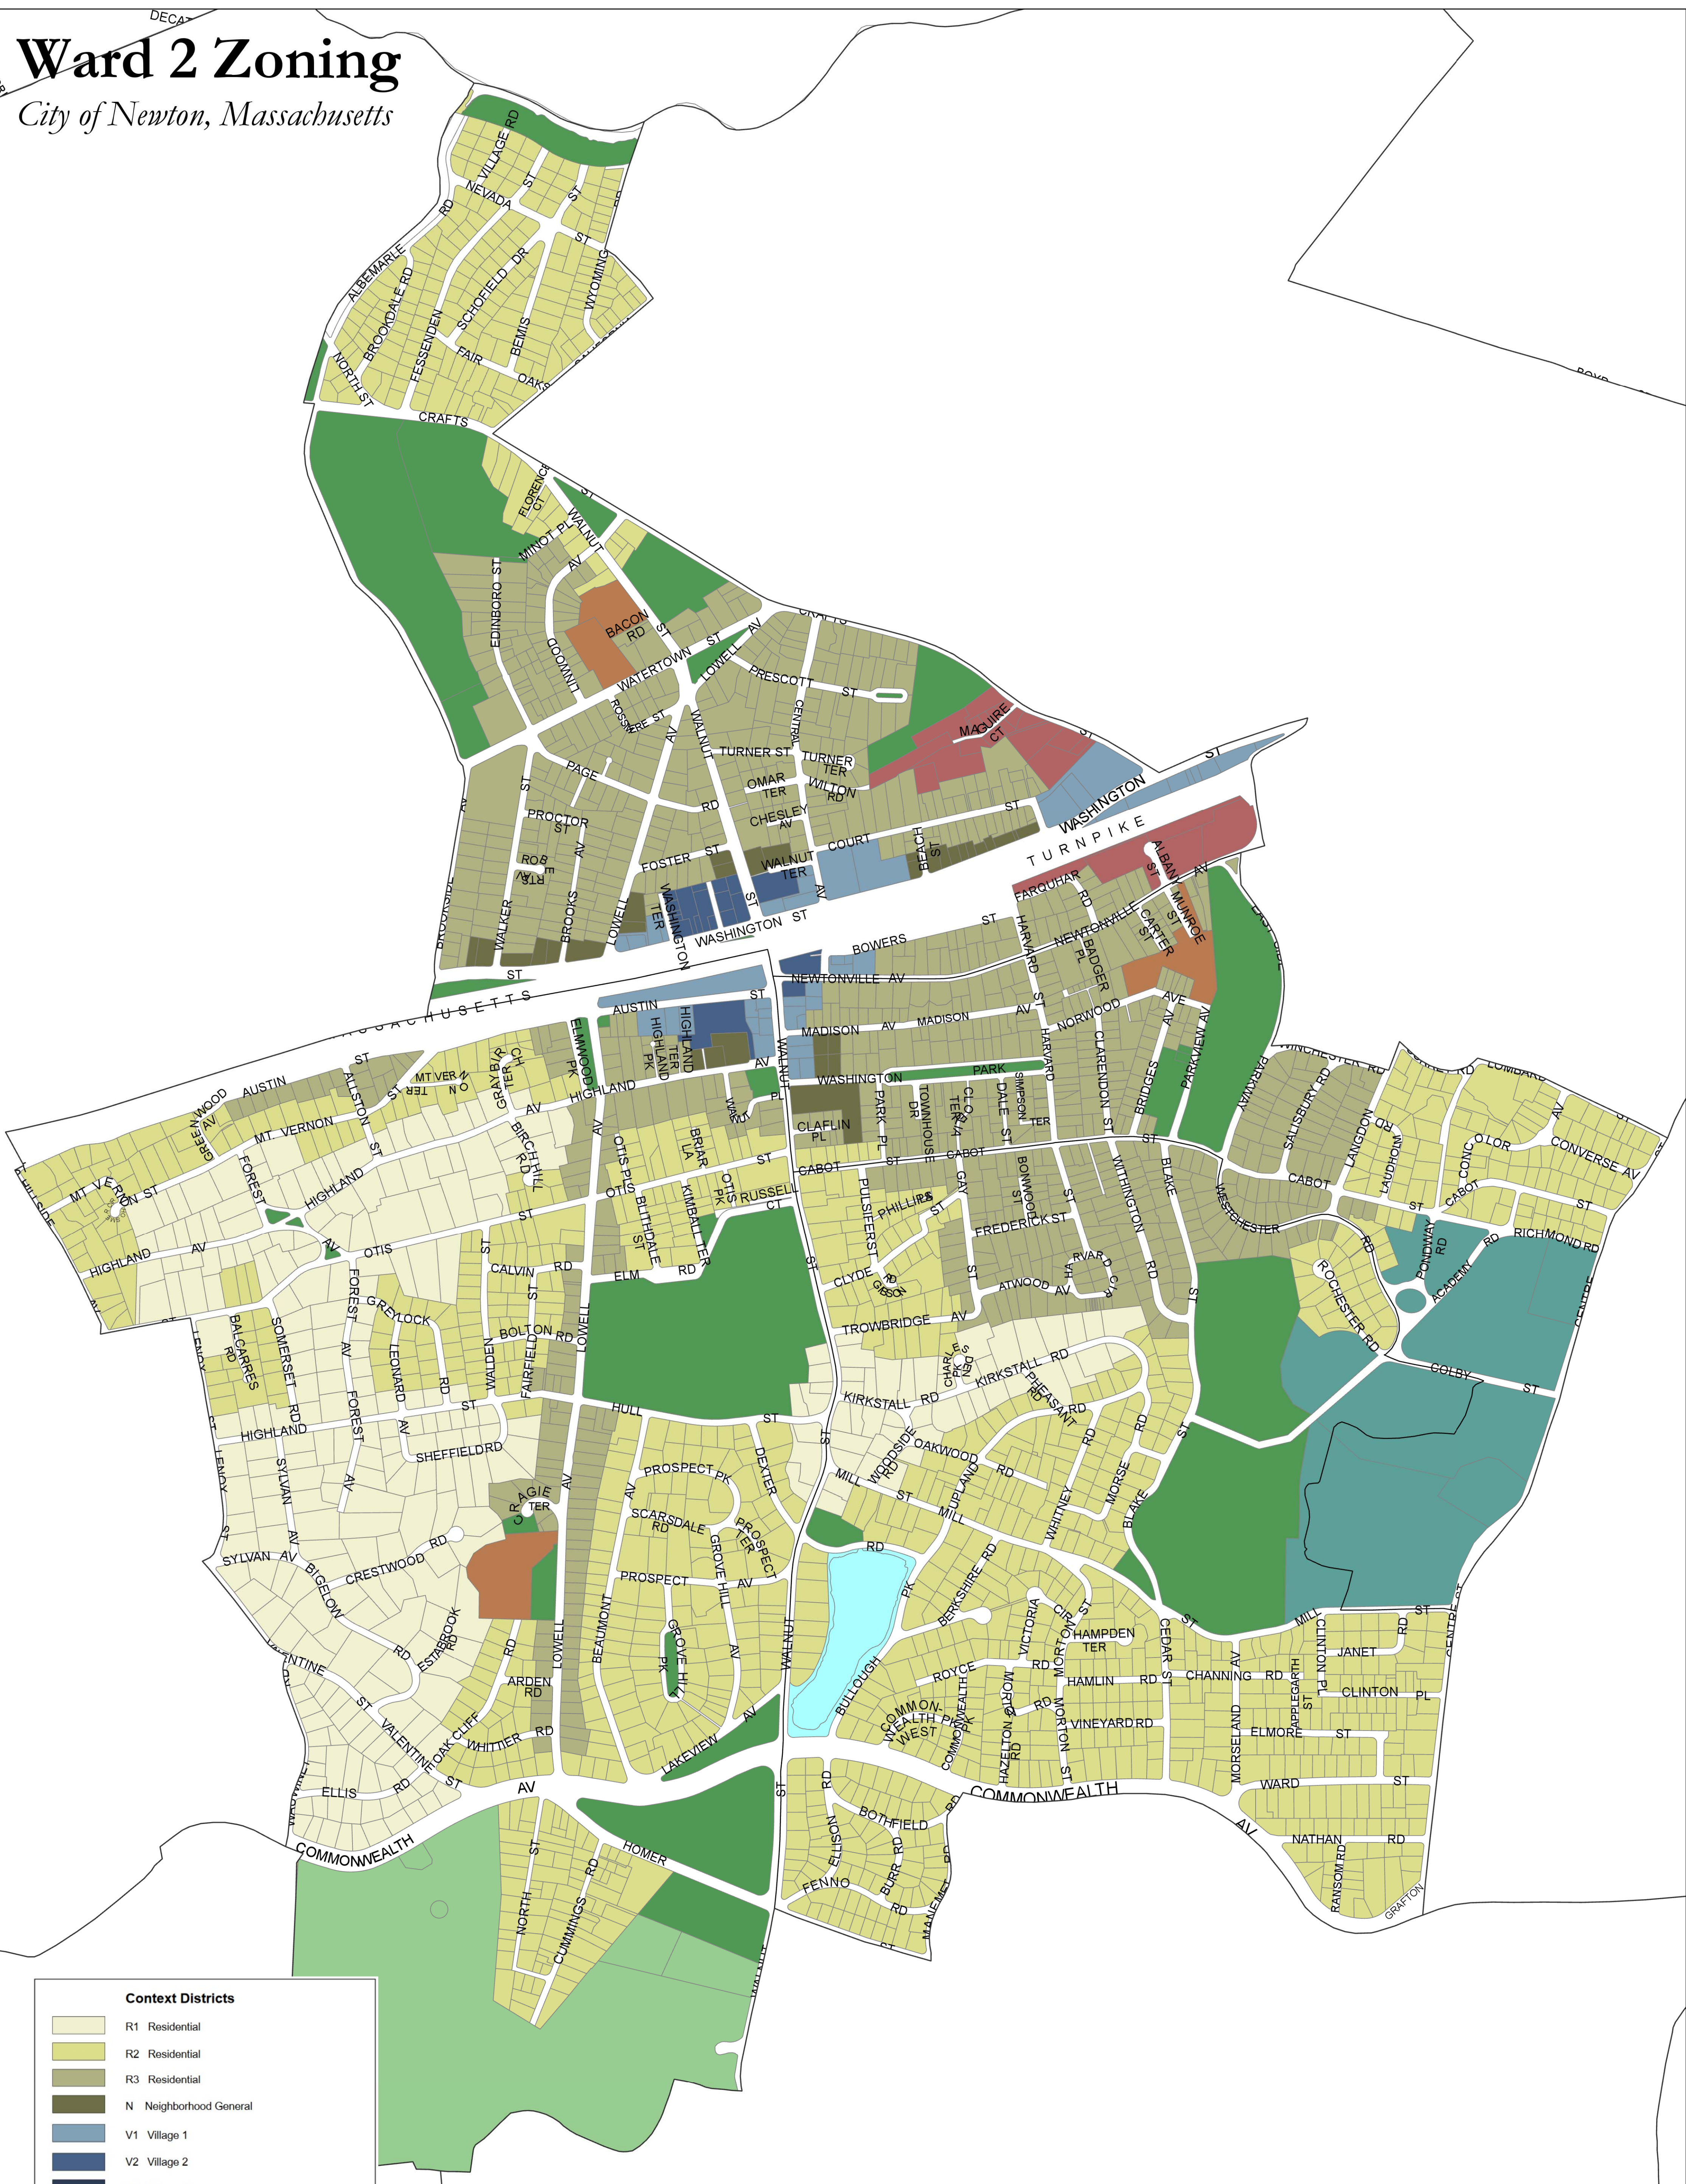

# Ward 2 Zoning

City of Newton, Massachusetts

Context Districts	
	R1 Residential
	R2 Residential
	R3 Residential
	N Neighborhood General
	V1 Village 1
	V2 Village 2
	V3 Village 3
Single Purpose Districts	
	Recreational
	Fabrication
	Special Residential
	Regional Retail
	Public
	Office
	Campus / Institutional

CITY OF NEWTON, MASSACHUSETTS  
 Mayor - Ruthanne Pullet

Map Date: January 10, 2019