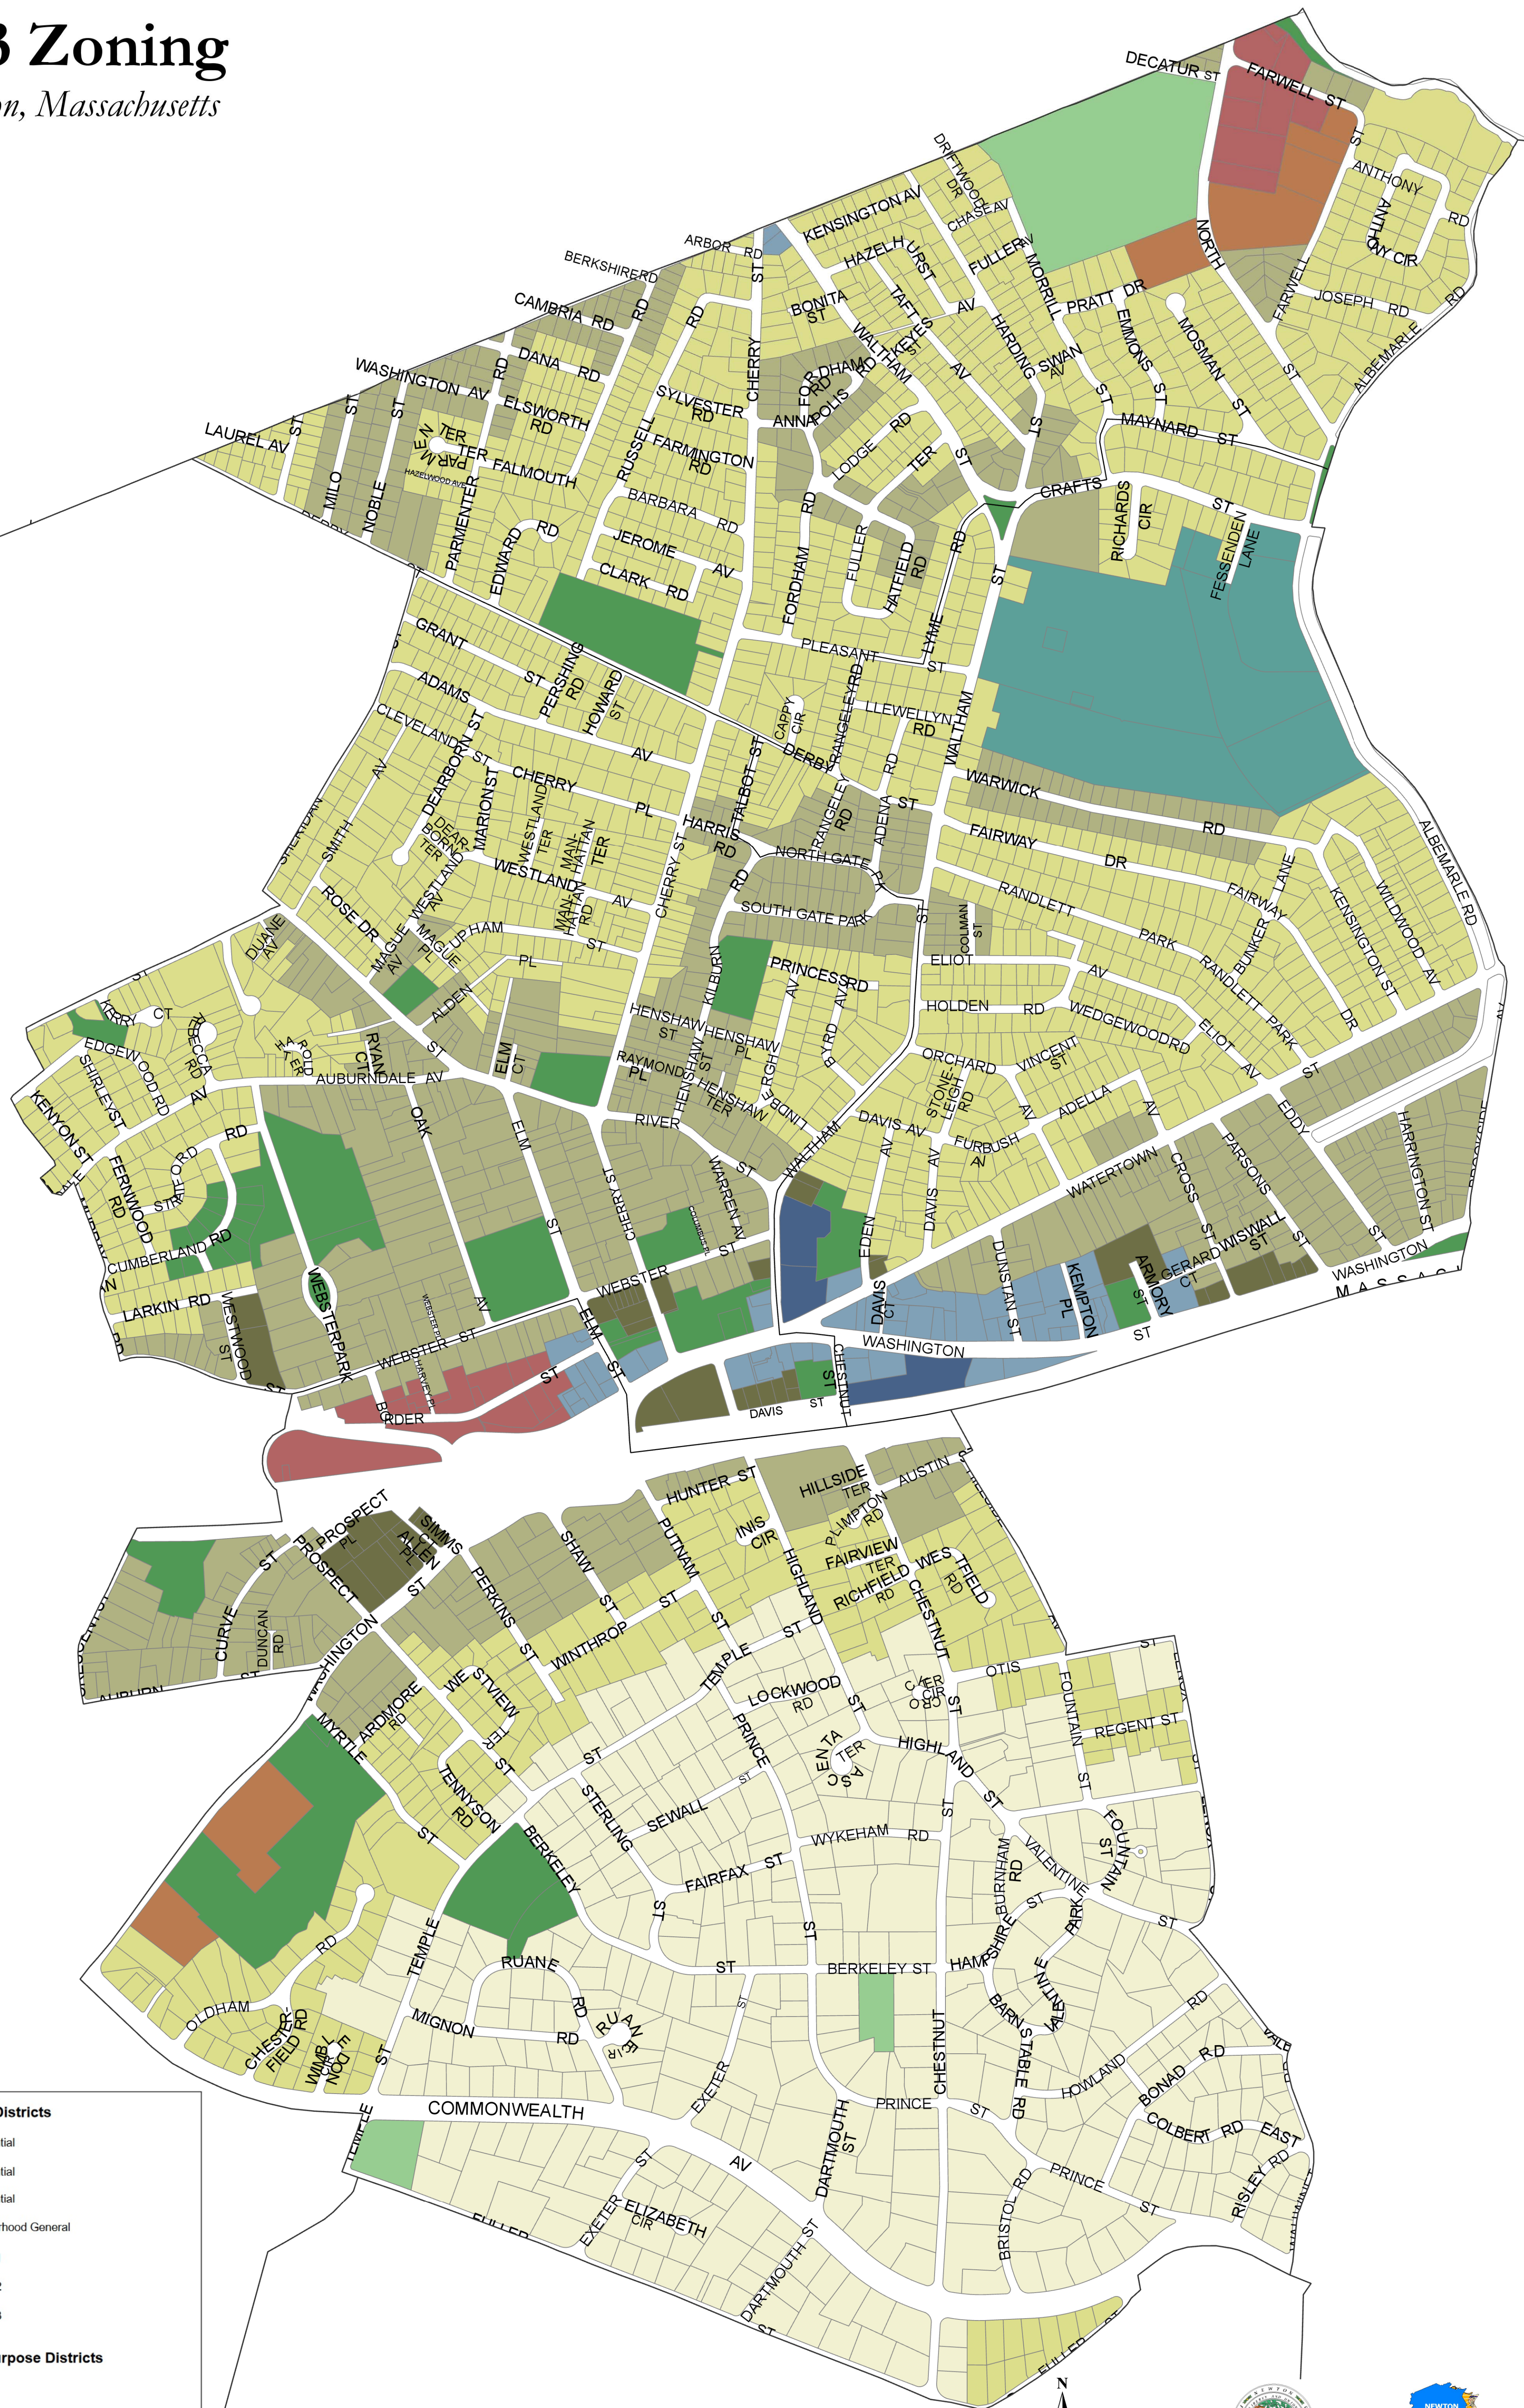

Ward 3 Zoning

City of Newton, Massachusetts

Context Districts	
	R1 Residential
	R2 Residential
	R3 Residential
	N Neighborhood General
	V1 Village 1
	V2 Village 2
	V3 Village 3
Single Purpose Districts	
	Recreational
	Fabrication
	Special Residential
	Regional Retail
	Public
	Office
	Campus / Institutional

CITY OF NEWTON, MASSACHUSETTS
Mayor - Ruthanne Pullet

Map Date: January 10, 2019