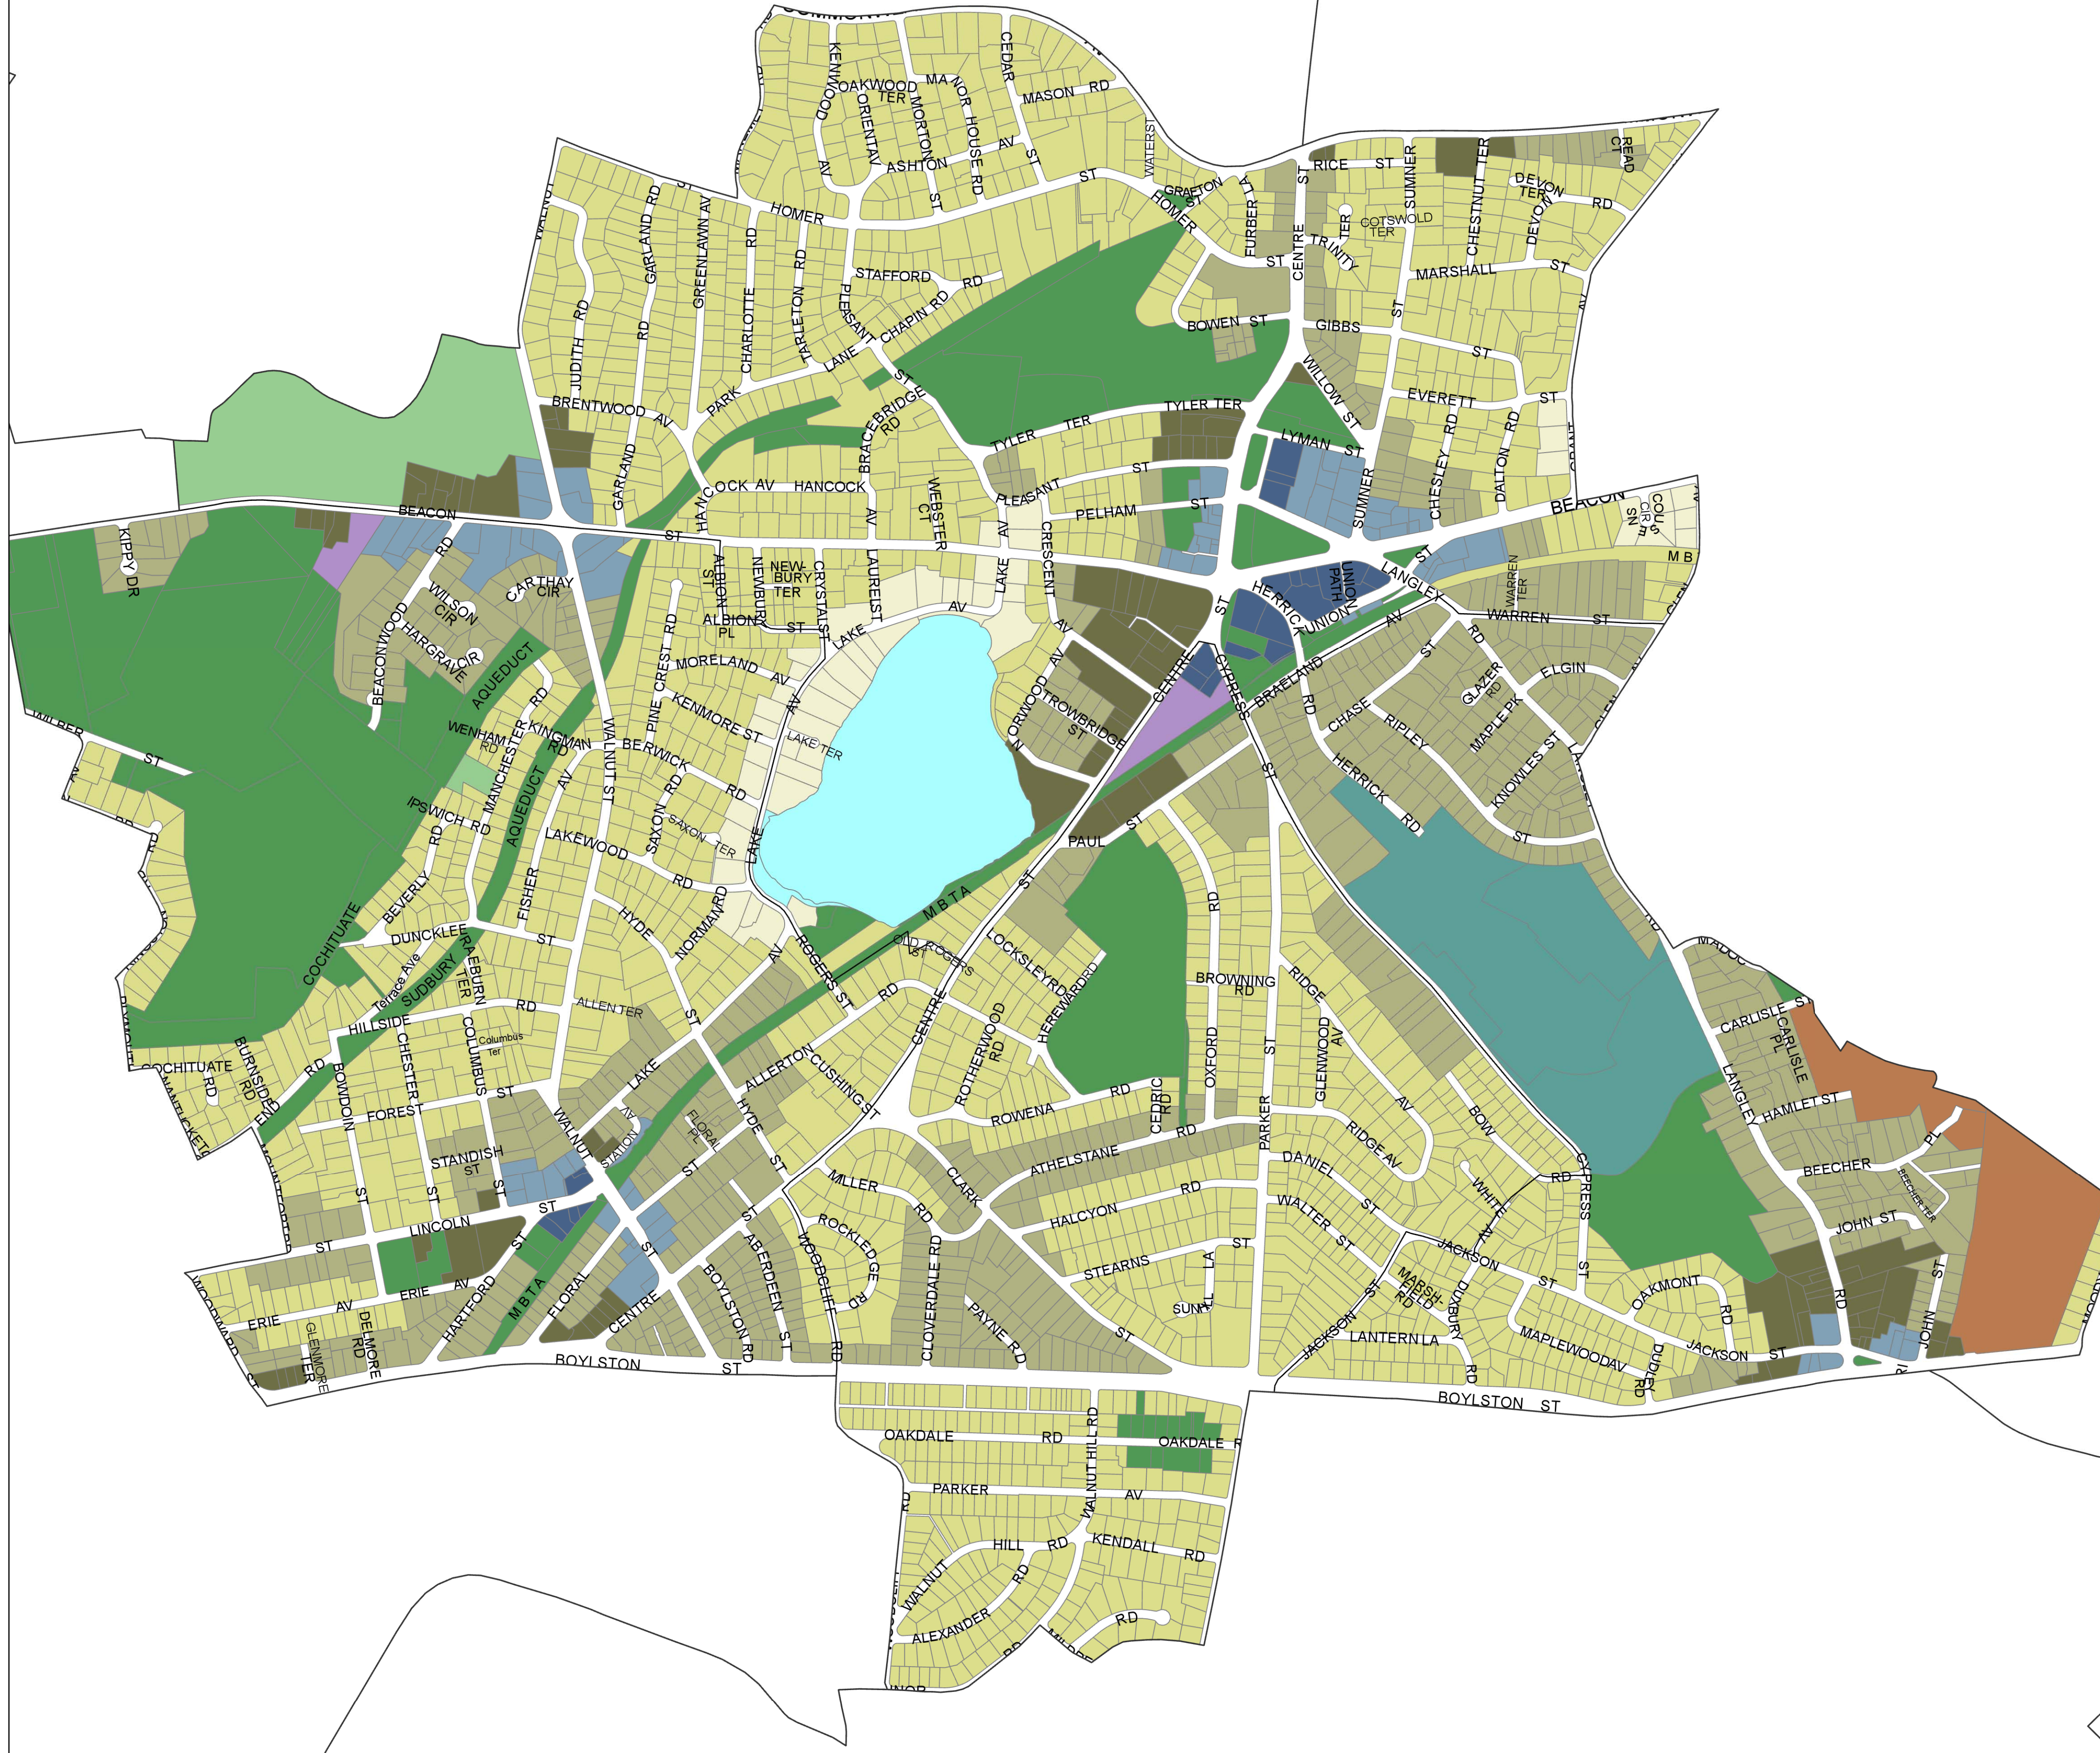

Ward 6 Zoning

City of Newton, Massachusetts

Context Districts	
	R1 Residential
	R2 Residential
	R3 Residential
	N Neighborhood General
	V1 Village 1
	V2 Village 2
	V3 Village 3
Single Purpose Districts	
	Recreational
	Fabrication
	Special Residential
	Regional Retail
	Public
	Office
	Campus / Institutional

CITY OF NEWTON, MASSACHUSETTS
 Mayor - Ruthanne Fuller

Map Date: January 10, 2019