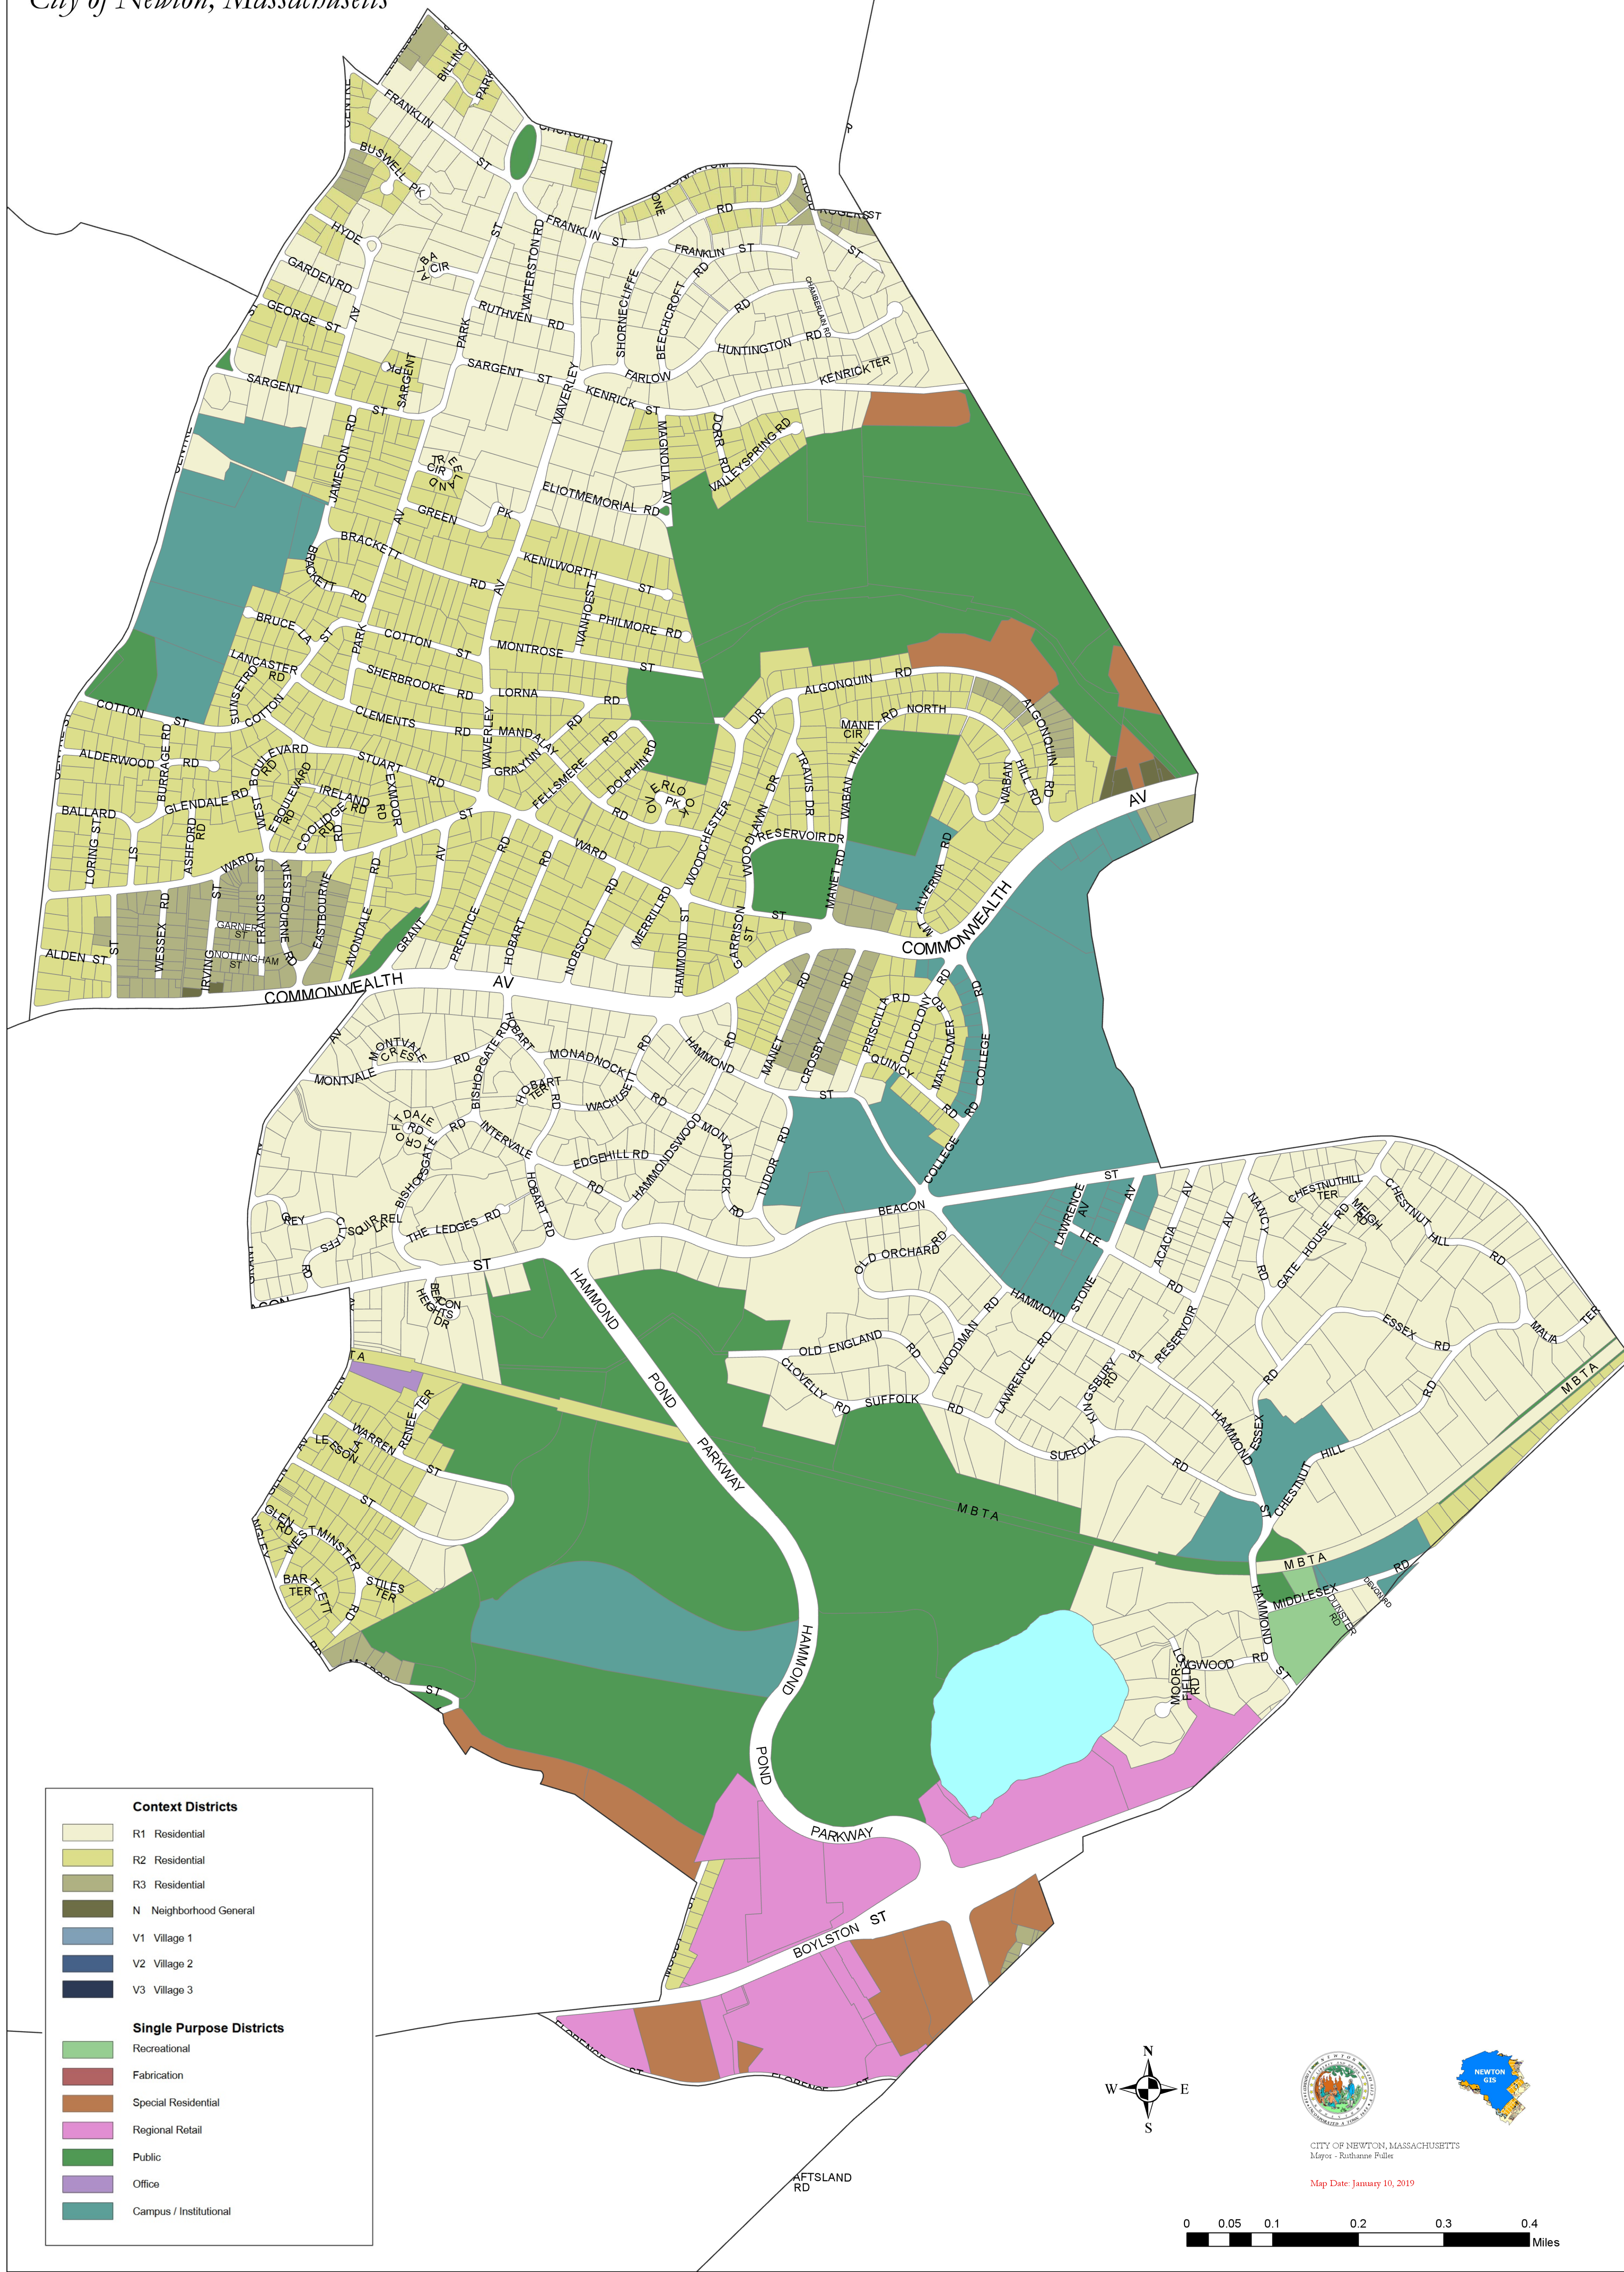

Ward 7 Zoning

City of Newton, Massachusetts

Context Districts	
	R1 Residential
	R2 Residential
	R3 Residential
	N Neighborhood General
	V1 Village 1
	V2 Village 2
	V3 Village 3
Single Purpose Districts	
	Recreational
	Fabrication
	Special Residential
	Regional Retail
	Public
	Office
	Campus / Institutional

Map Date: January 10, 2019