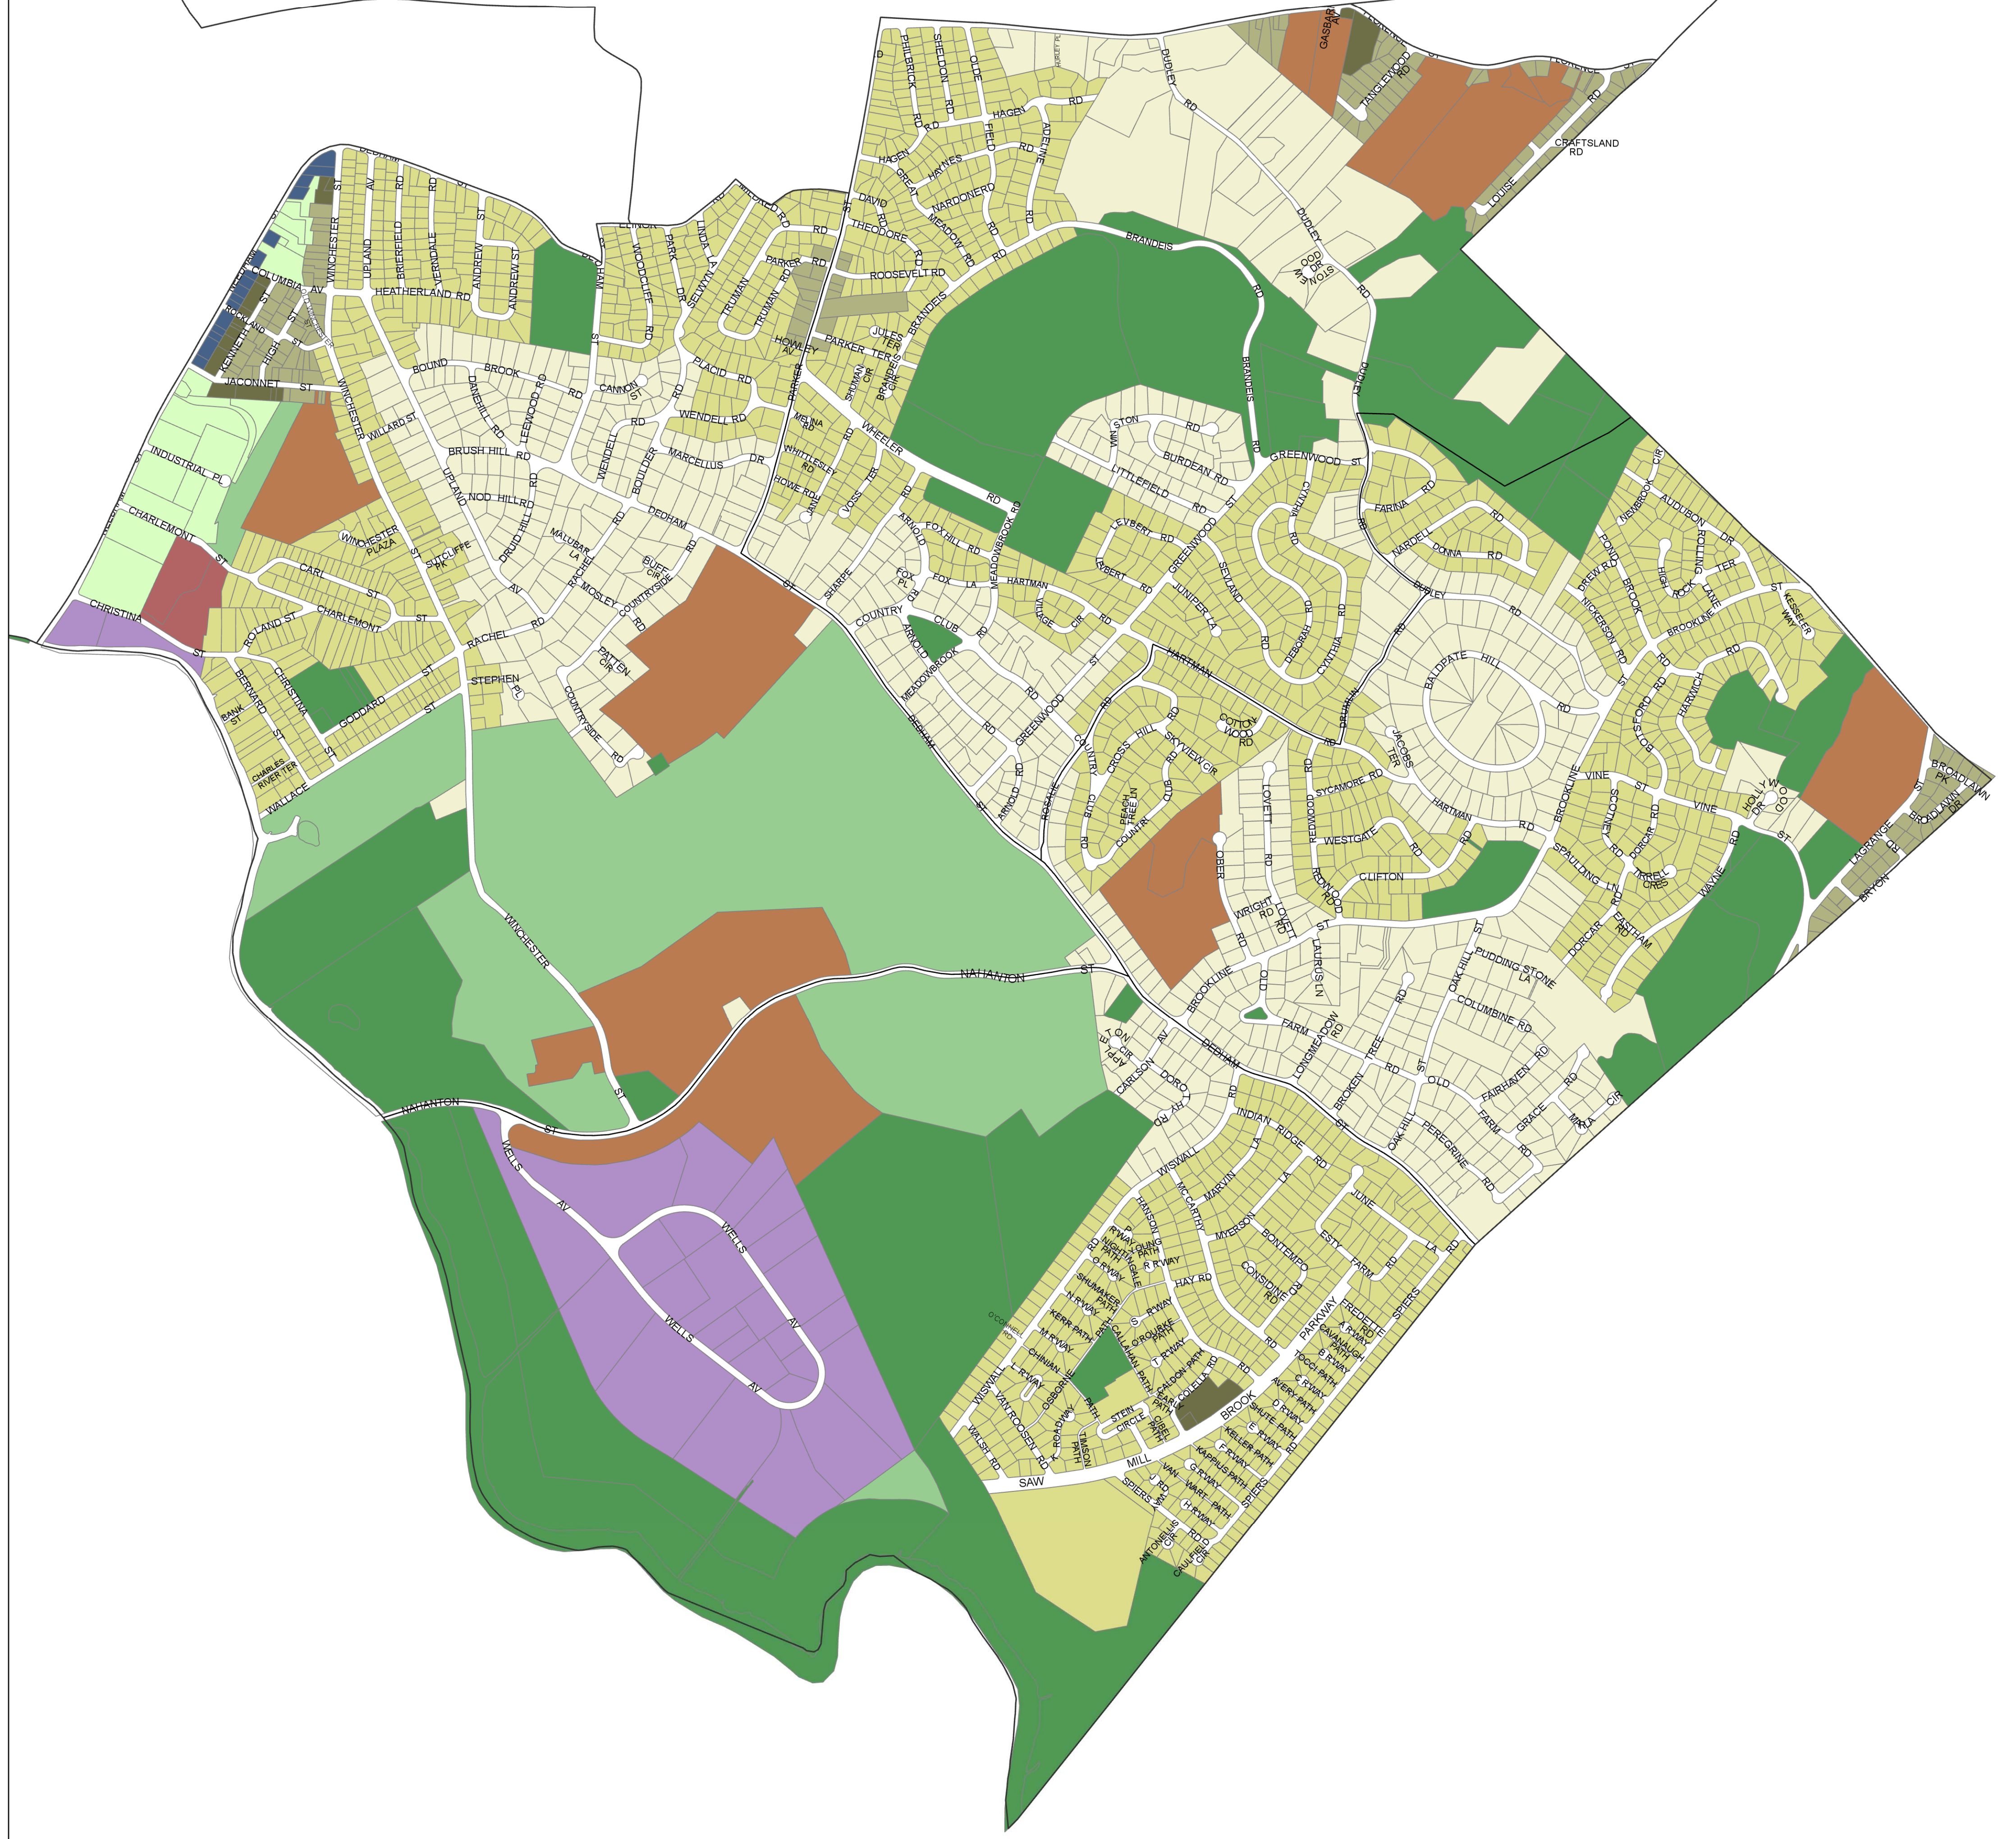

# Ward 8 Zoning

City of Newton, Massachusetts

Context Districts	
	R1 Residential
	R2 Residential
	R3 Residential
	N Neighborhood General
	V1 Village 1
	V2 Village 2
	V3 Village 3
Single Purpose Districts	
	Recreational
	Fabrication
	Special Residential
	Regional Retail
	Public
	Office
	Campus / Institutional

CITY OF NEWTON, MASSACHUSETTS  
Mayor - Ruthanne Fuller

Map Date: January 10, 2019