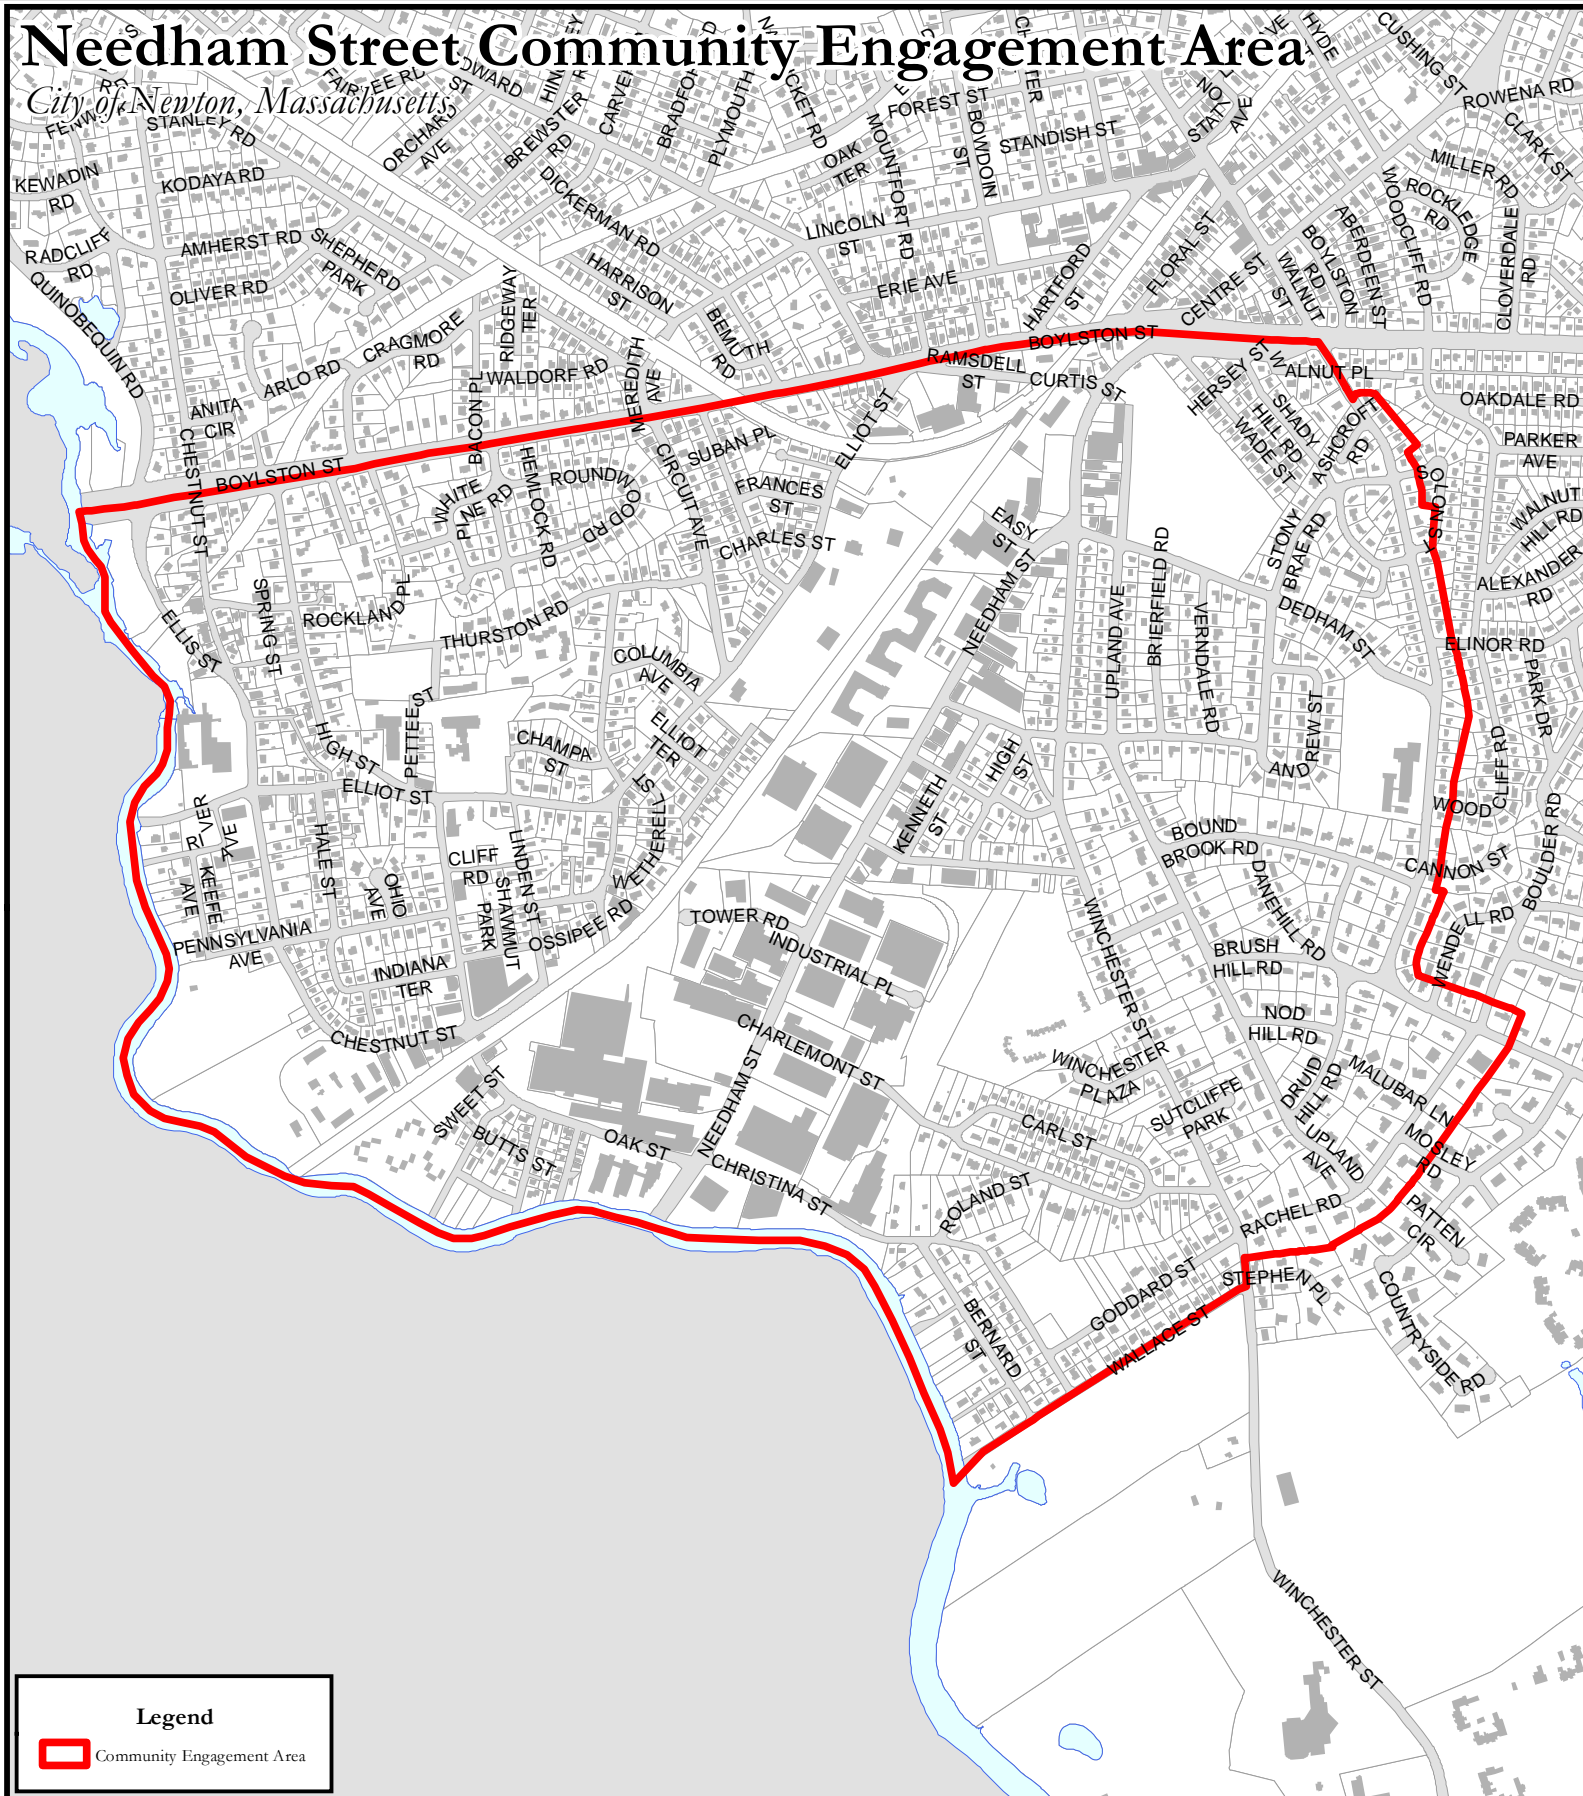

# Needham Street Community Engagement Area

City of Newton, Massachusetts

**Legend**

-  Community Engagement Area

CITY OF NEWTON, MASSACHUSETTS  
Mayor - Setti D. Warren  
GIS Administrator - Douglas Greenfield

Map Date: November 02, 2017

The information on this map is from the Newton Geographic Information System (GIS). The City of Newton cannot guarantee the accuracy of this information. Each user of this map is responsible for determining its suitability for his or her intended purpose. City departments will not necessarily approve applications based solely on GIS data.