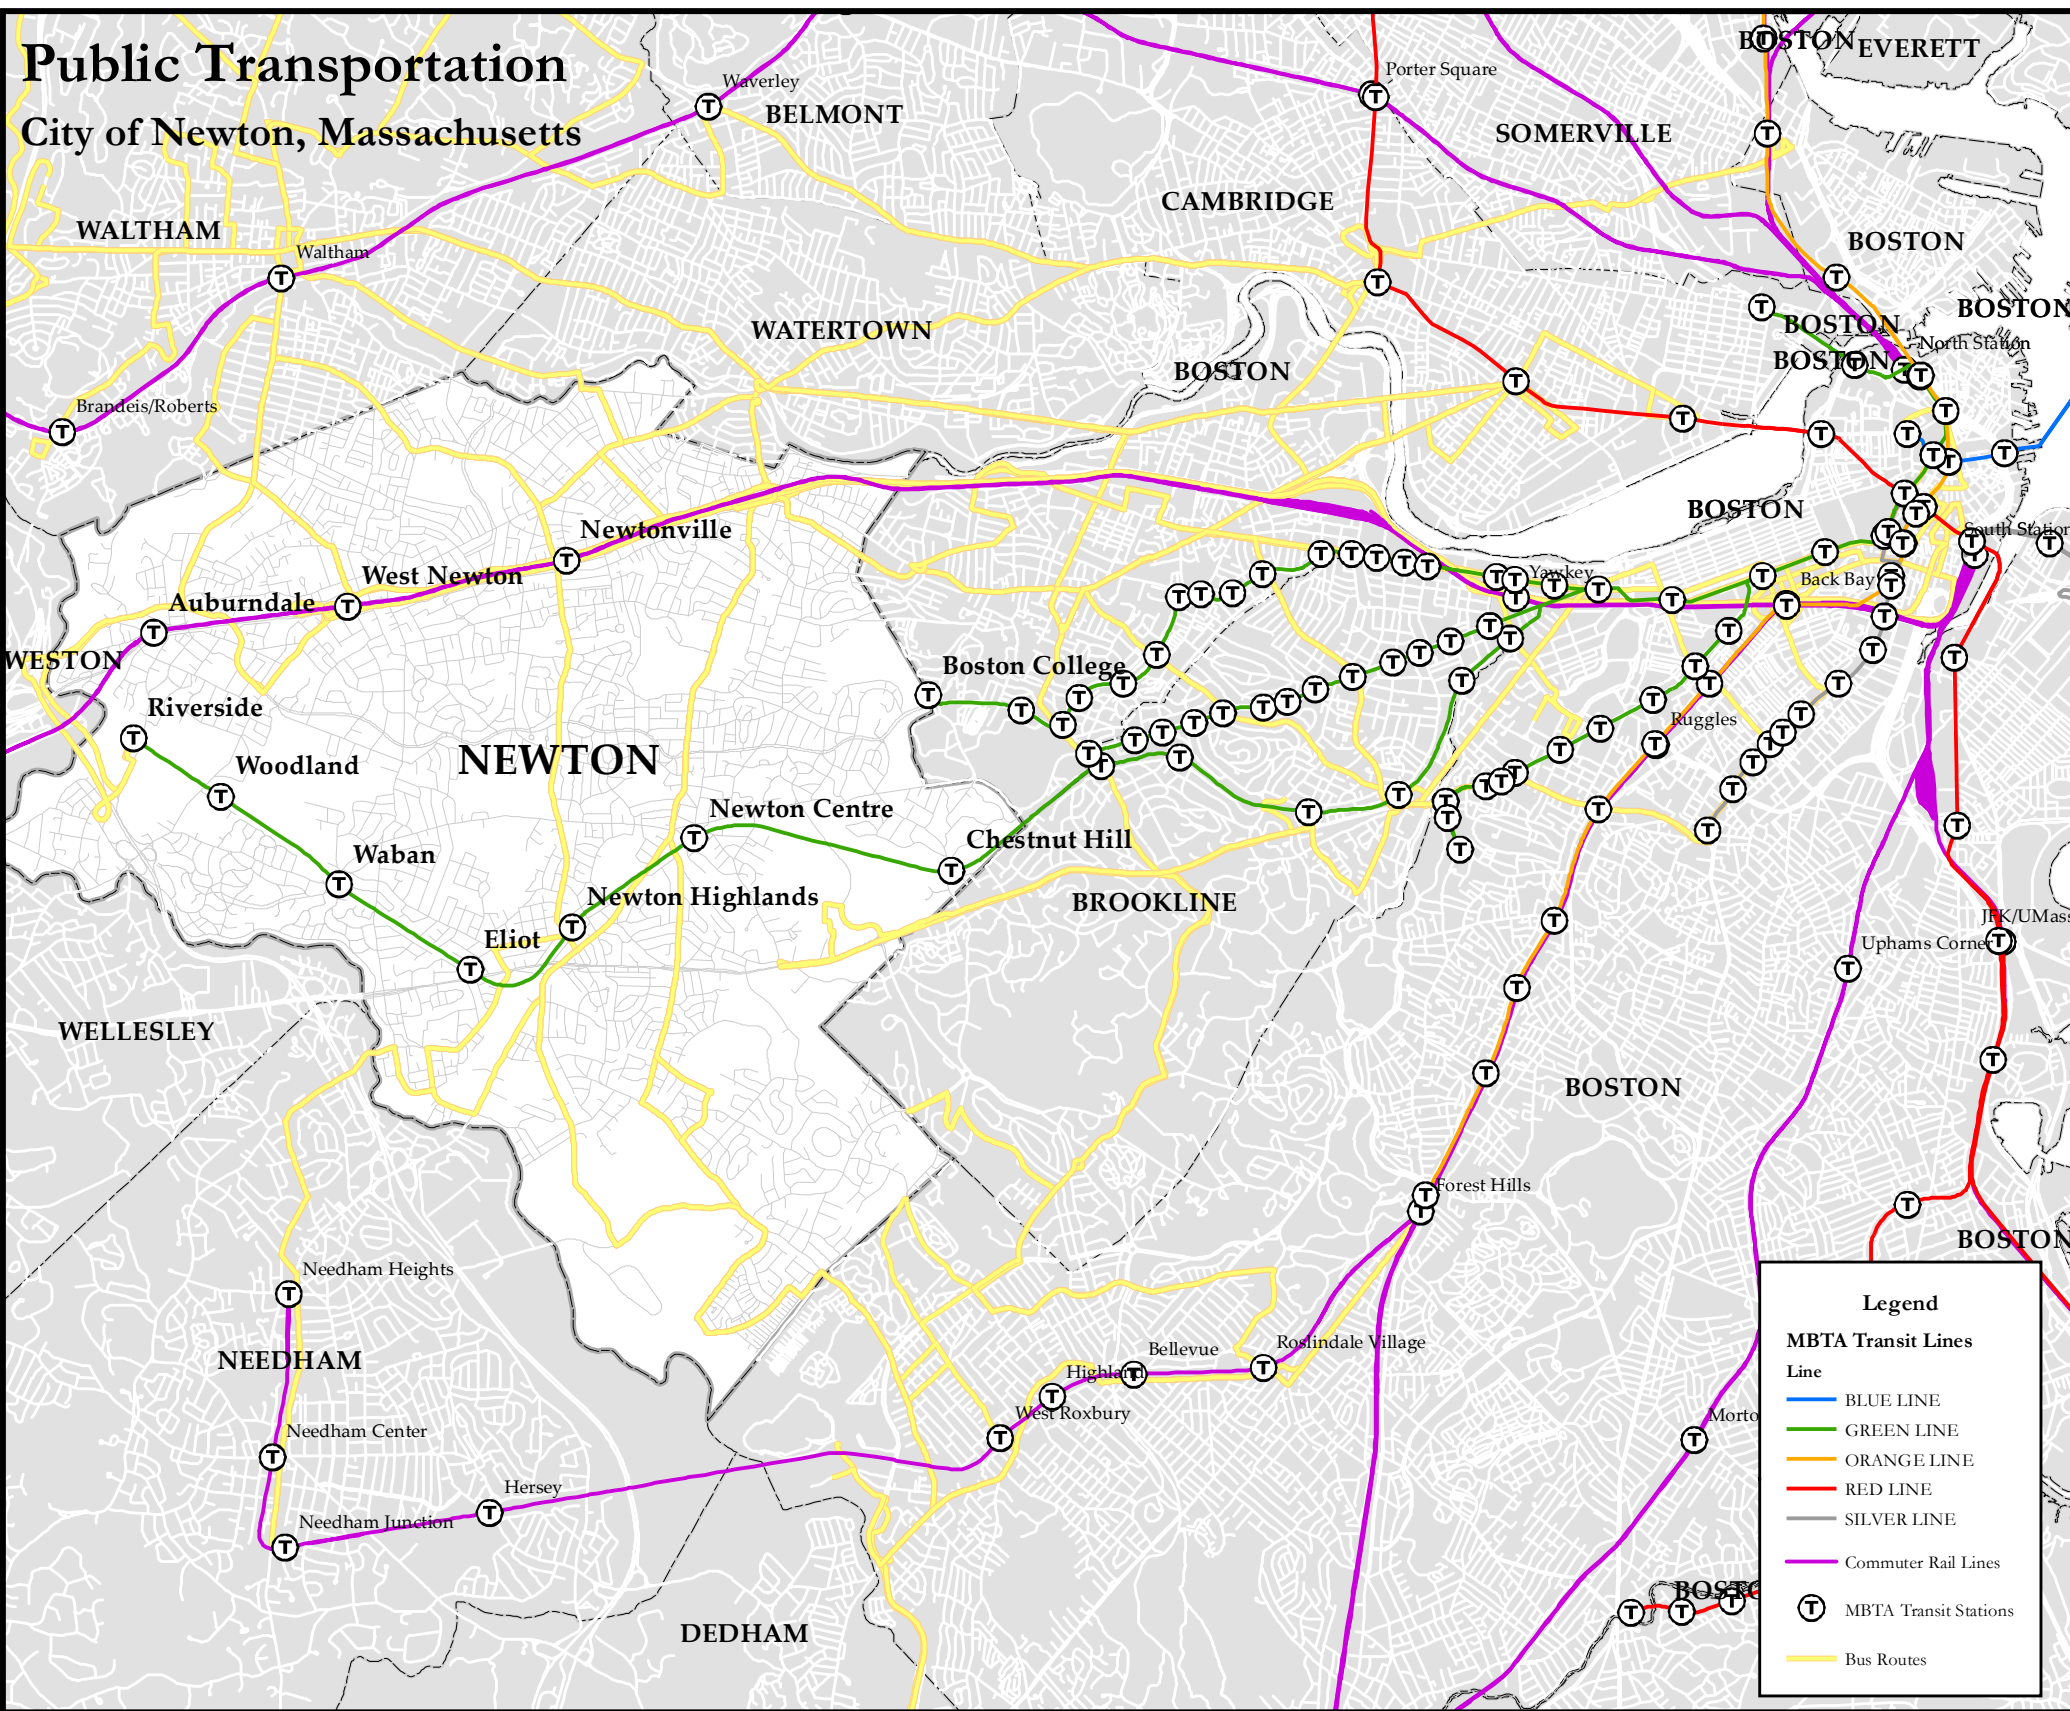

# Public Transportation

## City of Newton, Massachusetts

**Legend**

**MBTA Transit Lines**

Line

- BLUE LINE
- GREEN LINE
- ORANGE LINE
- RED LINE
- SILVER LINE
- Commuter Rail Lines

**Ⓣ** MBTA Transit Stations

— Bus Routes