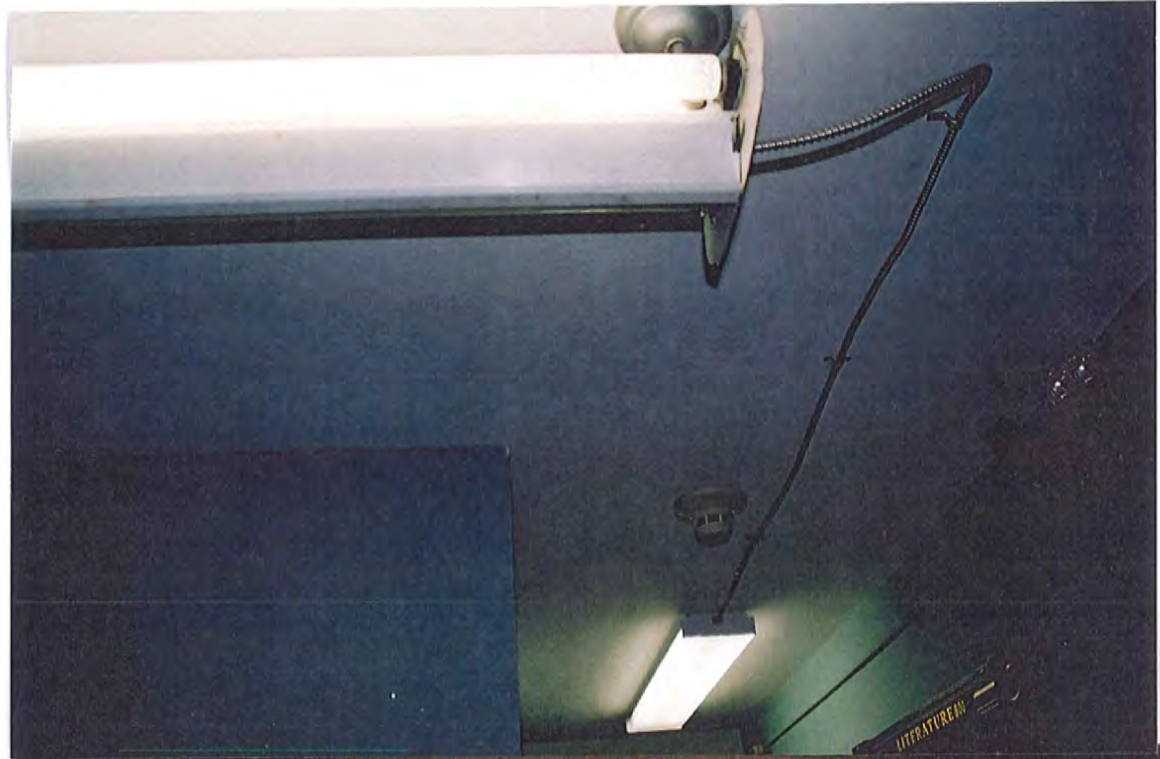

EXTERIOR

HISTORIC  
PAWT  
COLORS  
BY  
GRETCHEN  
SCHULER

REPAIRS

SHINGLE  
DETAIL

REAR PORCH

EXTERIOR REPAIRS GUTTERS

SINGLE  
DETAIL  
GUTTERS

DOWN  
SPOUTS  
WOOD TRIM  
CLAPBOARDS

HANDICAP  
ACCESSIBILITY

INTERIOR  
LIGHTING

CEILING  
PANELS

CEILING  
PANELS

BATHROOM  
FLOOR

RESTORE PLASTER WALLS

ATTIC  
FLOOR

BASEMENT - ROTTED WOOD