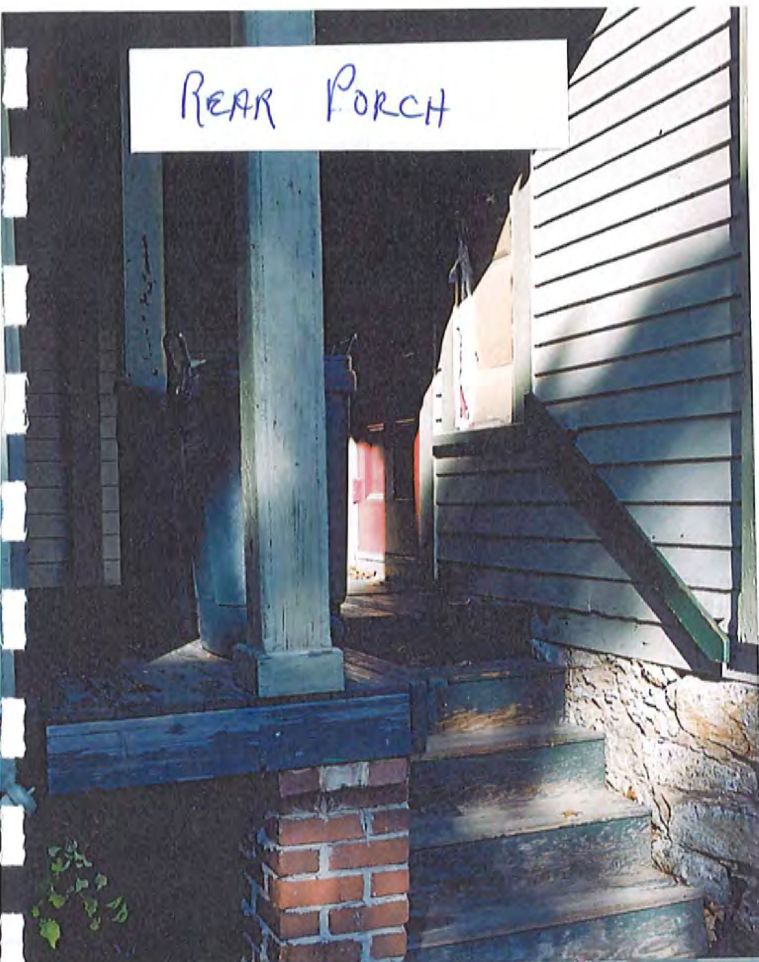

EXTERIOR

HISTORIC  
PAWT  
COLORS  
BY  
GRETCHEN  
SCHULER

REPAIRS

SHINGLE  
DETAIL

REAR PORCH

EXTERIOR REPAIRS GUTTERS

SINGLE  
DETAIL  
GUTTERS

DOWN  
SPOUTS  
WOOD TRIM  
CLAPBOARDS