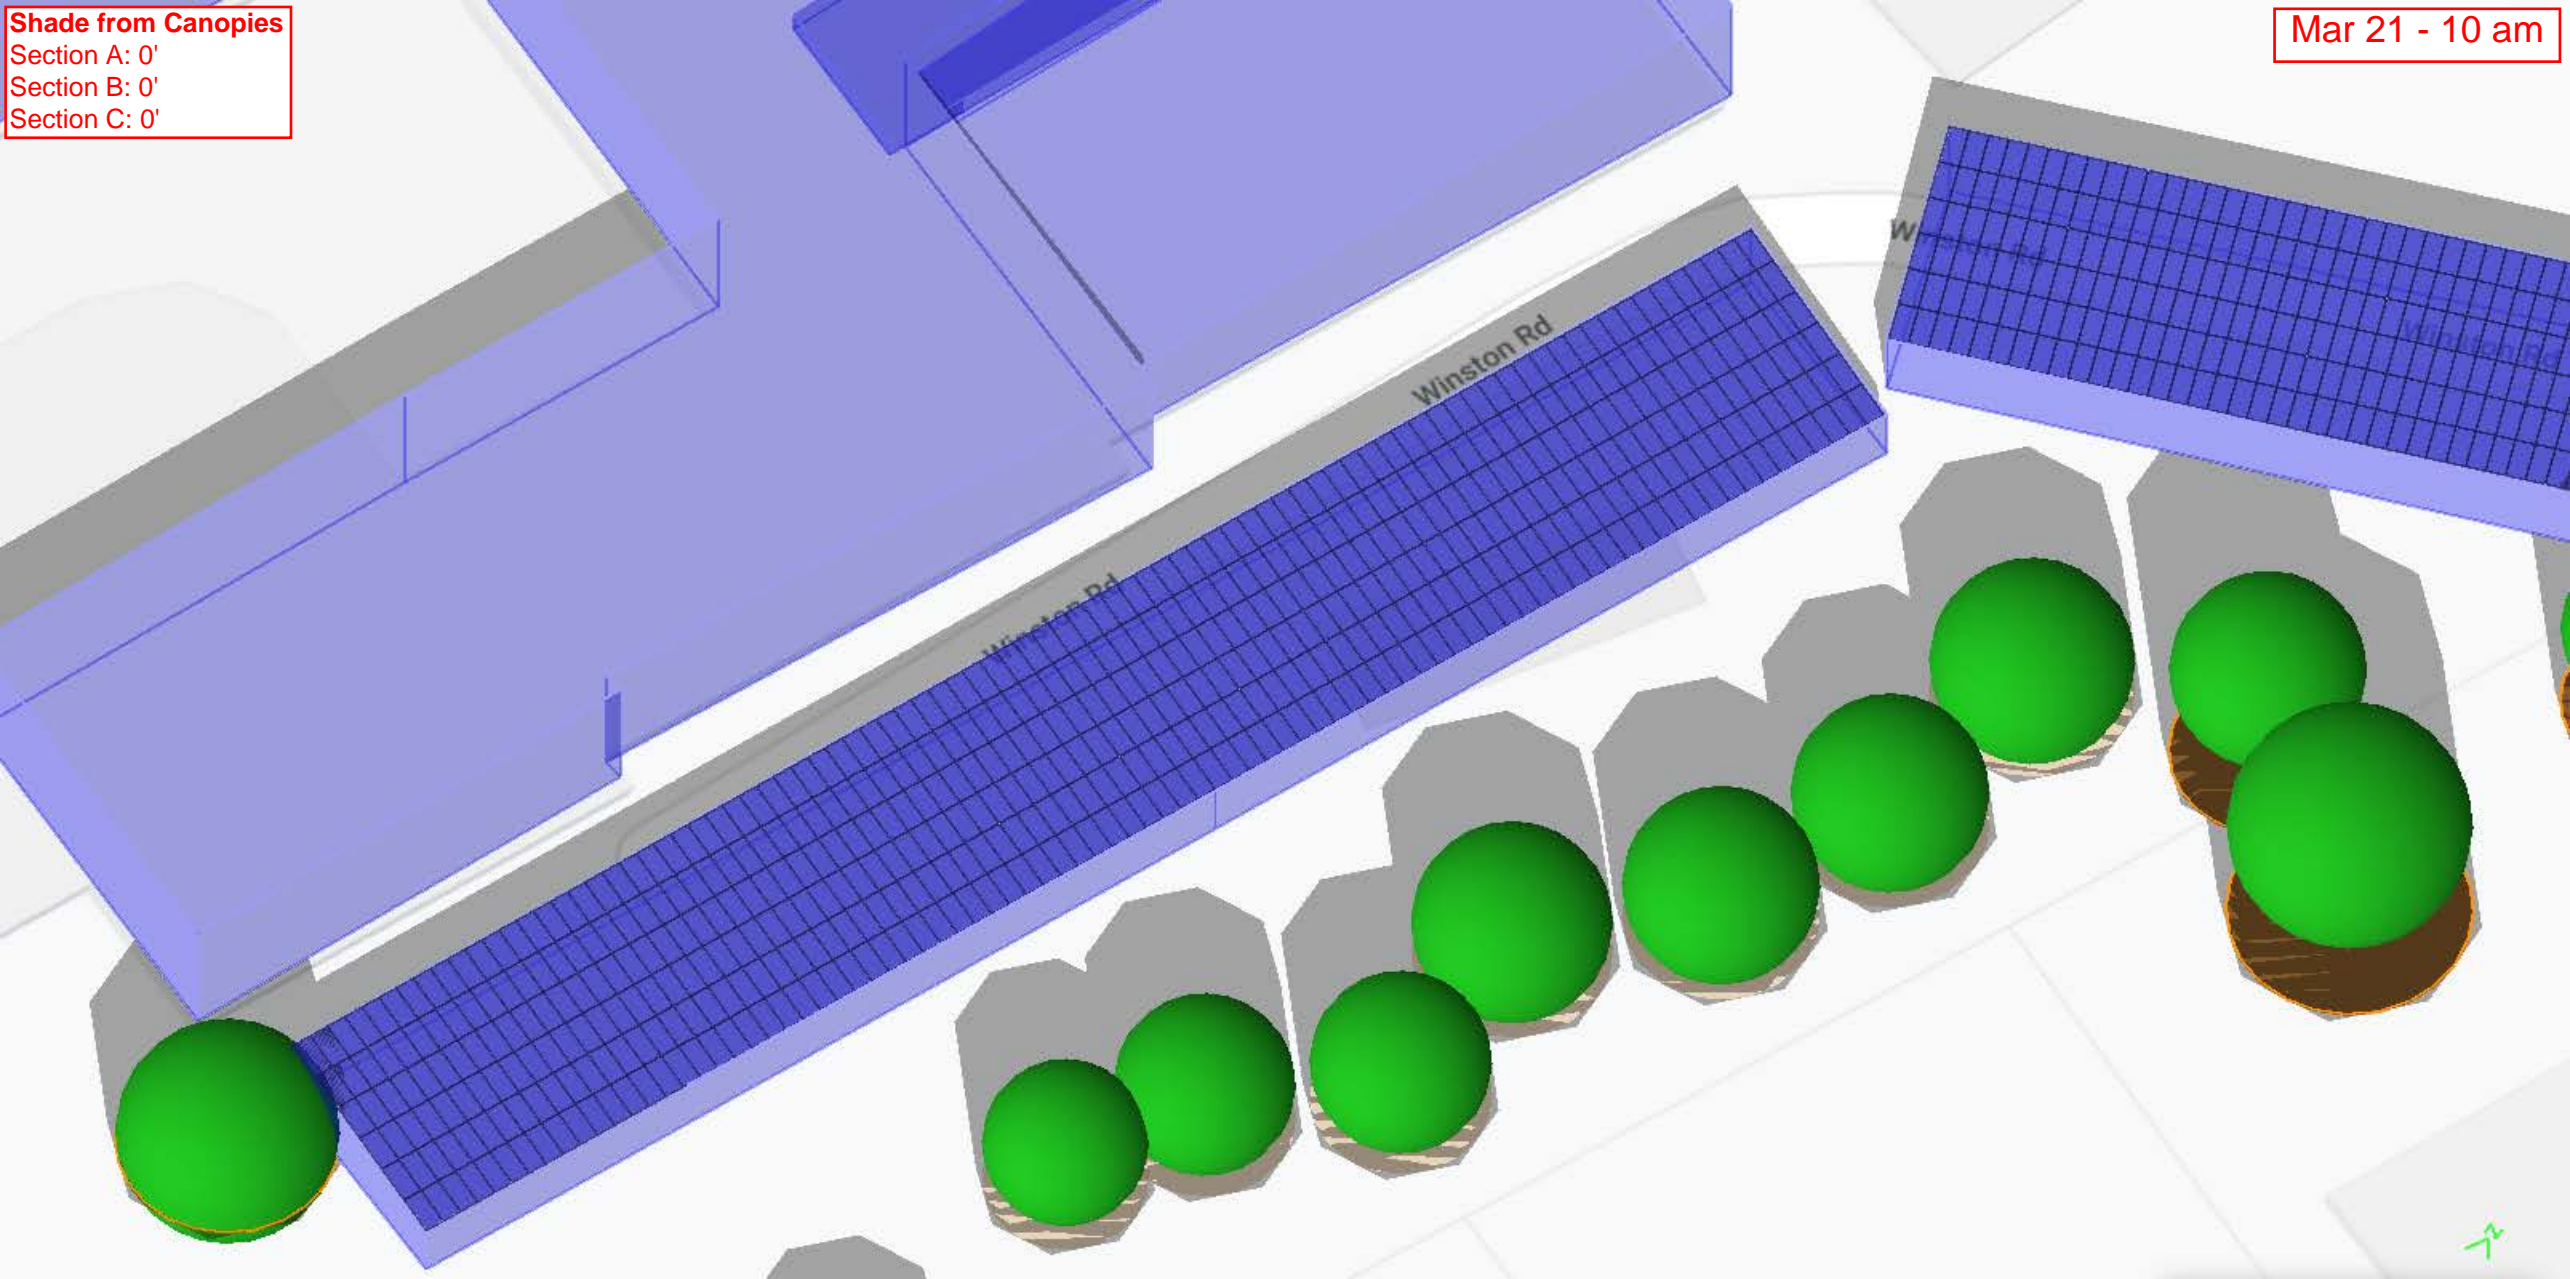

125 MEADOWBROOK  
RD

Approximate Window Height Measurements

Section A

Height: 10.2 Feet

Height: 15.5 Feet

Height: 3.6 Feet

Section B

Height: 3.5 Feet

Height: 10.3 Feet

Height: 15.1 Feet

Section C

Height: 4.9 Feet

Height: 9.1 Feet

**Shade from Canopies**  
Section A: 6.5'  
Section B: 5'  
Section C: 2'  
*see key on pg bottom*

Mar 21 - 8 am

**Key:**  
Shade measurements on this and all following pages refer to the max height of the shade against the wall of each of the three sections of the building opposite canopies. From left to right in each image, these are Sections A, B, & C.

Shade from Canopies  
Section A: 0'  
Section B: 0'  
Section C: 0'

Mar 21 - 10 am

Shade from Canopies  
Section A: 0'  
Section B: 0'  
Section C: 0'

Mar 21 - 12 pm

Shade from Canopies  
Section A: 0'  
Section B: 0'  
Section C: 0'

Dec 21 - 2 pm

**Shade from Canopies**  
Section A: 0'  
Section B: 0'  
Section C: 0'

Dec 21 - 4 pm