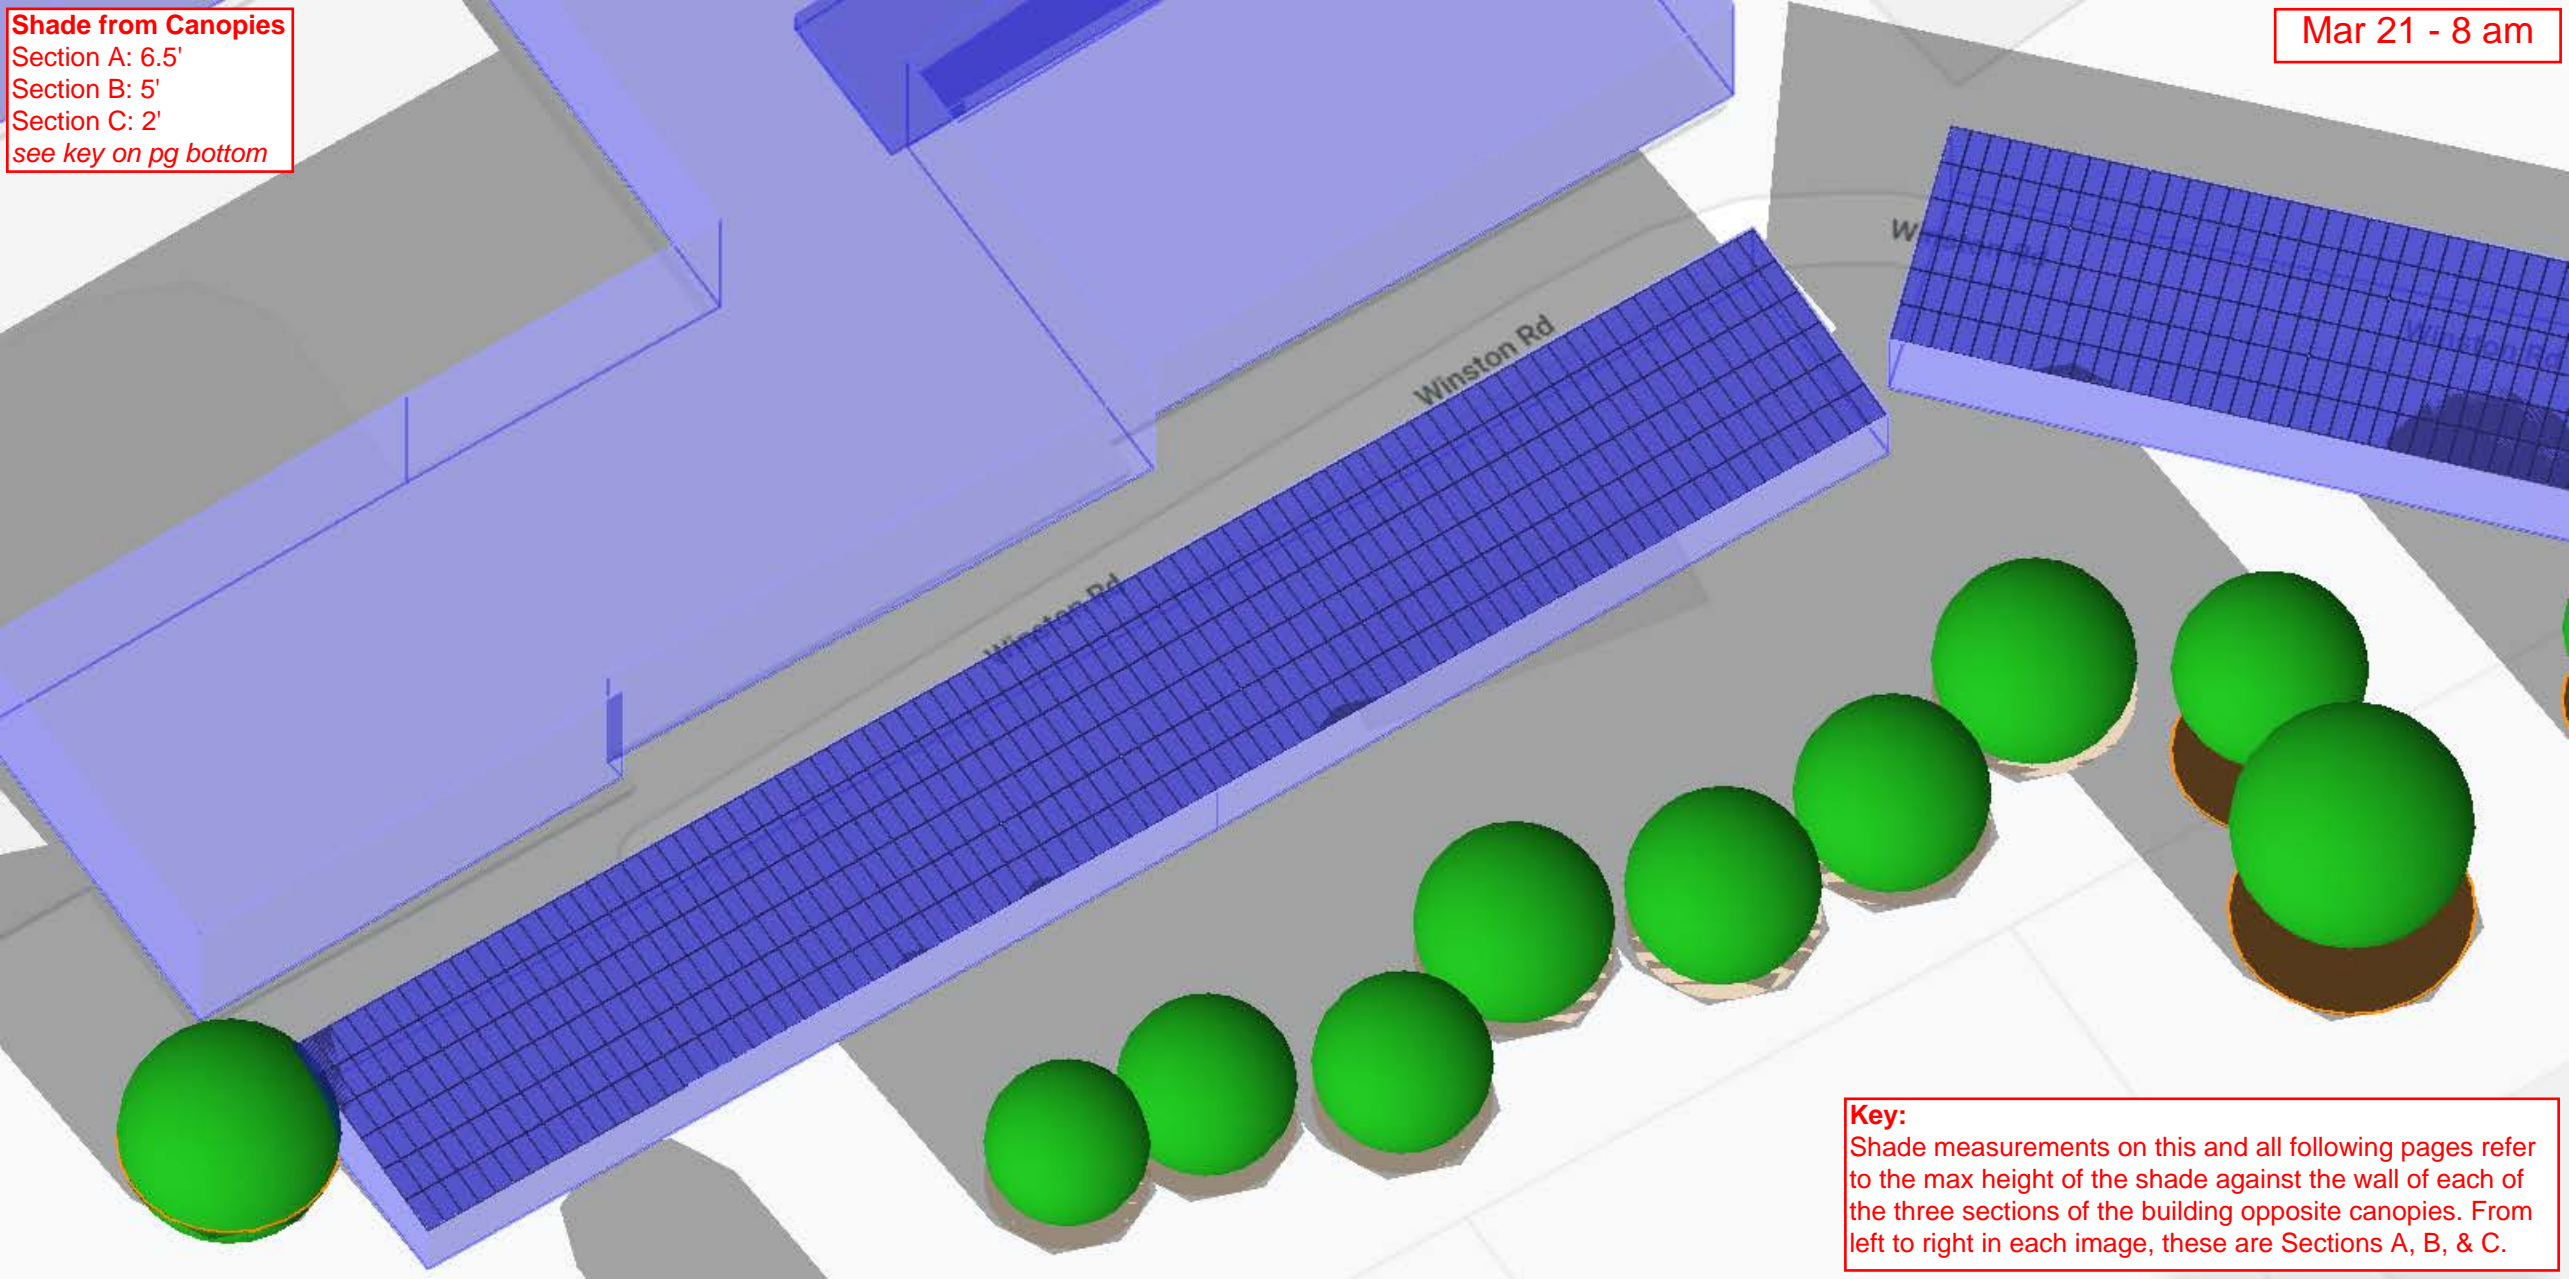

125 MEADOWBROOK  
RD

Approximate Window Height Measurements

Section A

Height: 10.2 Feet

Height: 15.5 Feet

Height: 3.6 Feet

Section B

Height: 3.5 Feet

Height: 10.3 Feet

Height: 15.1 Feet

Section C

Height: 4.9 Feet

Height: 9.1 Feet

**Shade from Canopies**  
Section A: 6.5'  
Section B: 5'  
Section C: 2'  
*see key on pg bottom*

Mar 21 - 8 am

**Key:**  
Shade measurements on this and all following pages refer to the max height of the shade against the wall of each of the three sections of the building opposite canopies. From left to right in each image, these are Sections A, B, & C.

Shade from Canopies  
Section A: 0'  
Section B: 0'  
Section C: 0'

Mar 21 - 10 am

Shade from Canopies  
Section A: 0'  
Section B: 0'  
Section C: 0'

Mar 21 - 12 pm

Shade from Canopies  
Section A: 0'  
Section B: 0'  
Section C: 0'

Dec 21 - 2 pm

**Shade from Canopies**  
Section A: 0'  
Section B: 0'  
Section C: 0'

Dec 21 - 4 pm