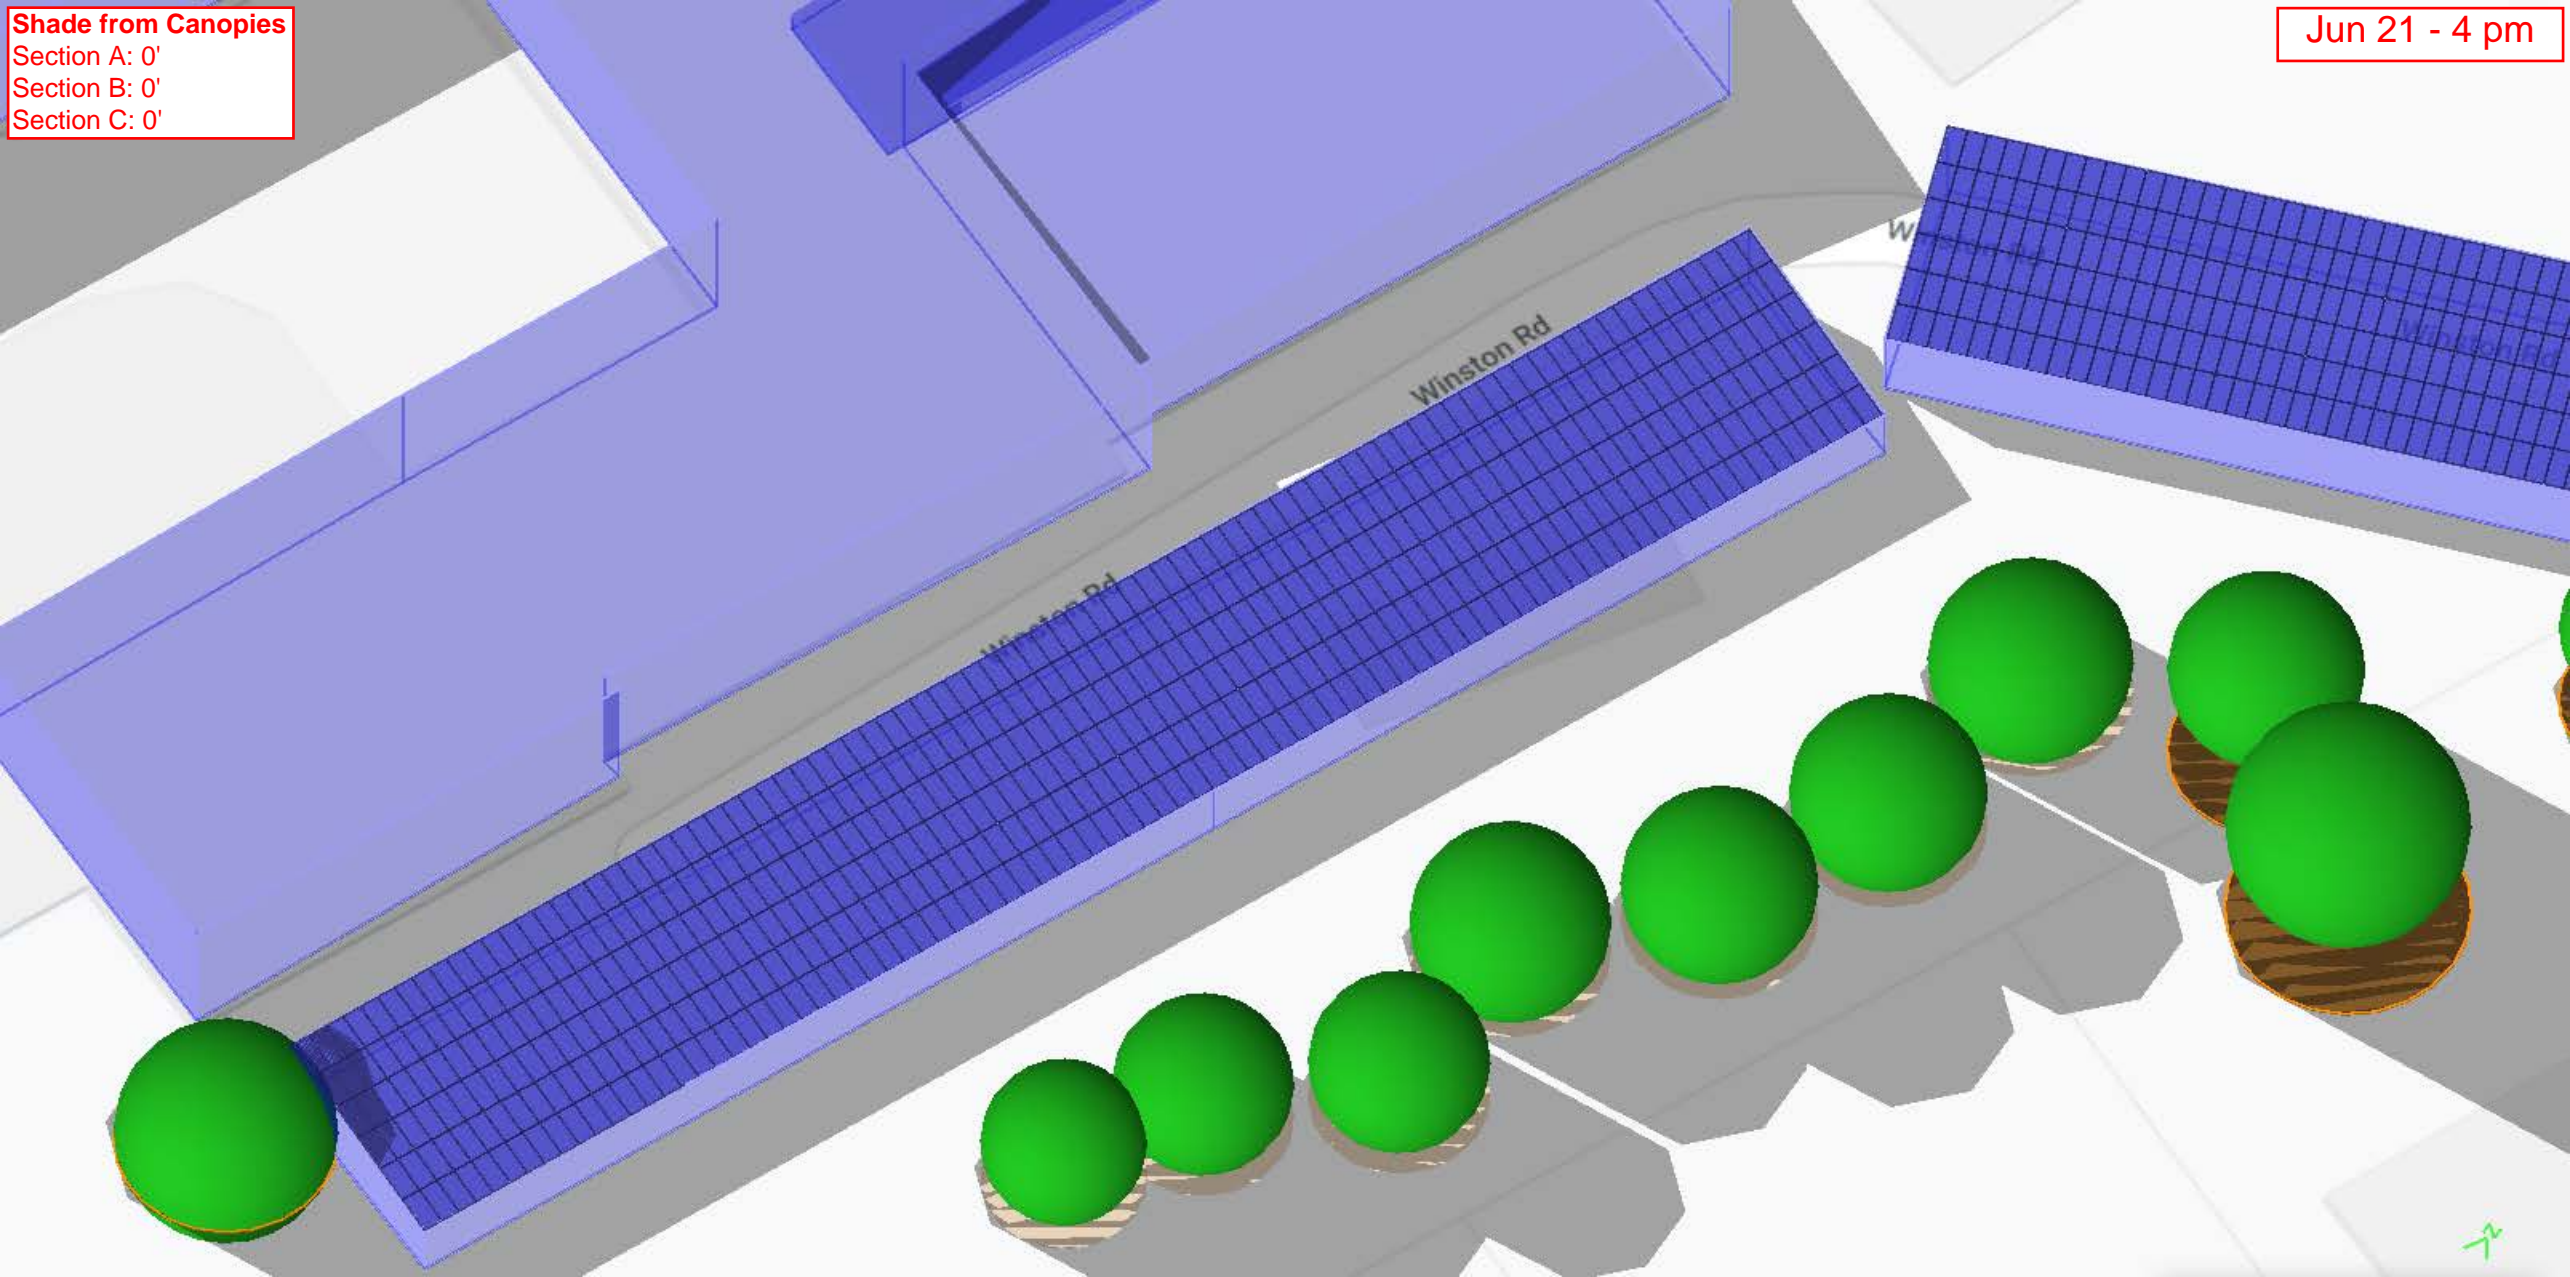

Height: 10.3 Feet

Height: 15.1 Feet

Section C

Height: 4.9 Feet

Height: 9.1 Feet

**Shade from Canopies**  
Section A: 6.5'  
Section B: 5'  
Section C: 2'  
*see key on pg bottom*

Mar 21 - 8 am

**Key:**  
Shade measurements on this and all following pages refer to the max height of the shade against the wall of each of the three sections of the building opposite canopies. From left to right in each image, these are Sections A, B, & C.

Jun 21 - 10 am

Shade from Canopies  
Section A: 0'  
Section B: 0'  
Section C: 0'

Jun 21 - 12 pm

Shade from Canopies  
Section A: 0'  
Section B: 0'  
Section C: 0'

Jun 21 - 2 pm

Shade from Canopies  
Section A: 0'  
Section B: 0'  
Section C: 0'

Jun 21 - 4 pm

Shade from Canopies  
Section A: 5.5'  
Section B: 4'  
Section C: 1'

Sep 21 - 8 am

Shade from Canopies  
Section A: 0'  
Section B: 0'  
Section C: 0'

Sep 21 - 10 am

Shade from Canopies  
Section A: 0'  
Section B: 0'  
Section C: 0'

Sep 21 - 12 pm

Shade from Canopies  
Section A: 0'  
Section B: 0'  
Section C: 0'

Sep 21 - 2 pm

**Shade from Canopies**  
Section A: 0'  
Section B: 0'  
Section C: 0'

Sep 21 - 4 pm

**Shade from Canopies**  
Section A: 14'  
Section B: 13'  
Section C: 12'