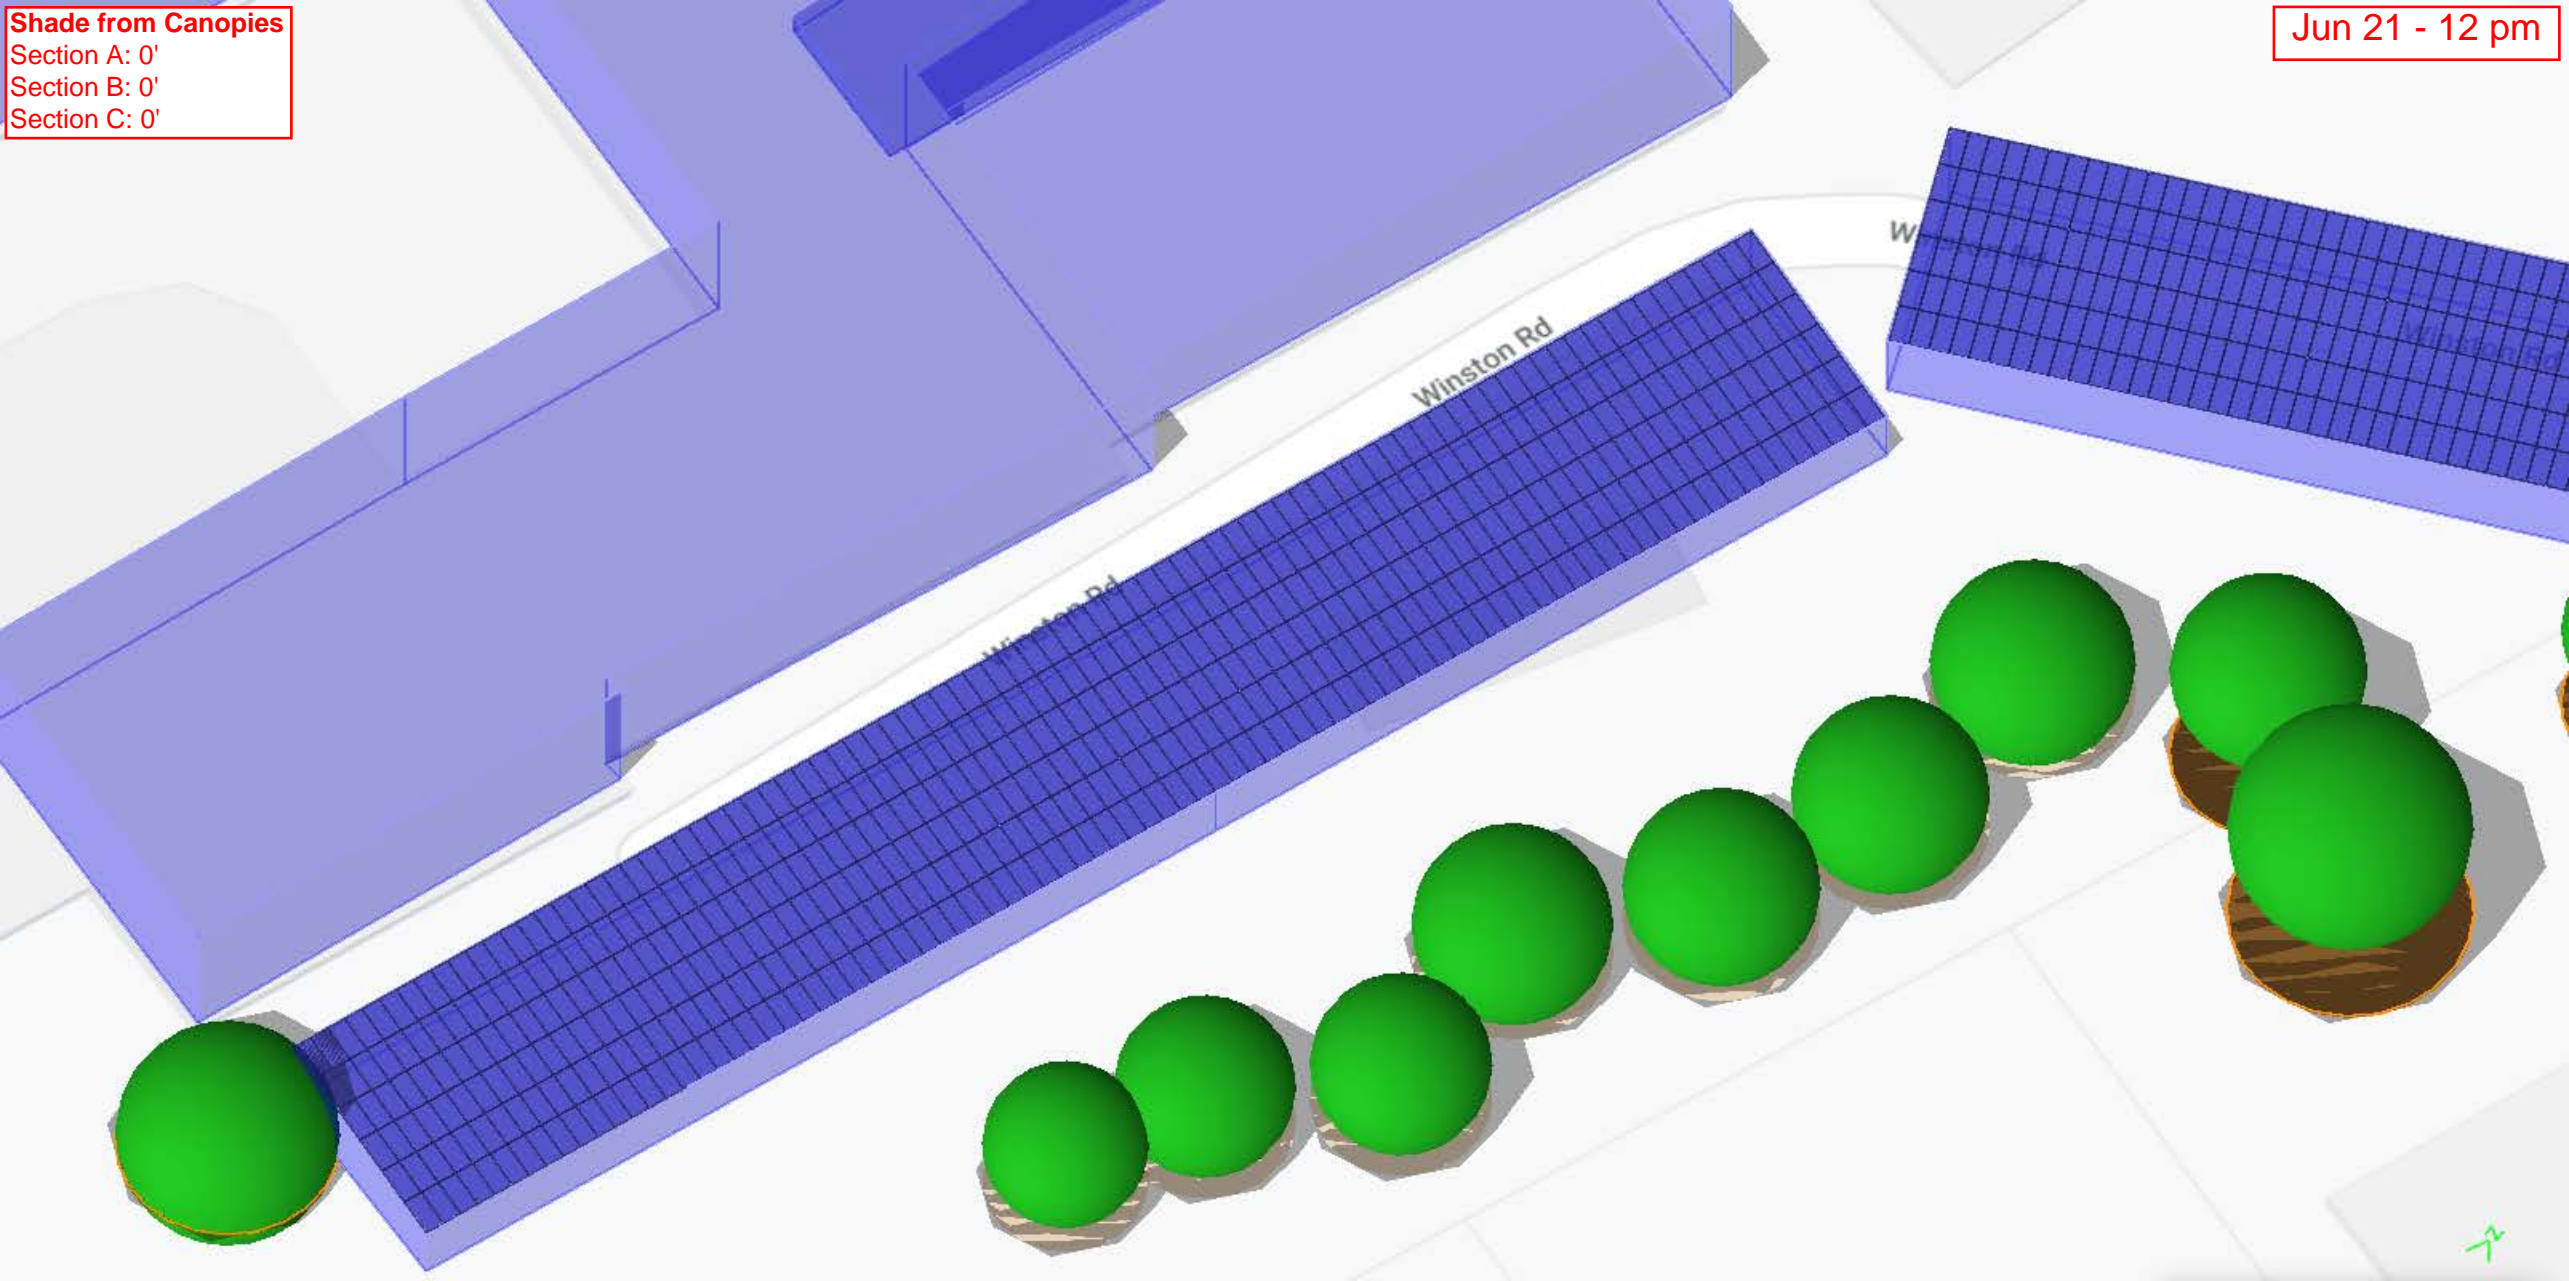

Height: 10.3 Feet

Height: 15.1 Feet

Section C

Height: 4.9 Feet

Height: 9.1 Feet

**Shade from Canopies**  
Section A: 6.5'  
Section B: 5'  
Section C: 2'  
*see key on pg bottom*

Mar 21 - 8 am

**Key:**  
Shade measurements on this and all following pages refer to the max height of the shade against the wall of each of the three sections of the building opposite canopies. From left to right in each image, these are Sections A, B, & C.

Mar 21 - 2 pm

**Shade from Canopies**  
Section A: 0'  
Section B: 0'  
Section C: 0'

Mar 21 - 4 pm

Shade from Canopies  
Section A: 0'  
Section B: 0'  
Section C: 0'

Jun 21 - 8 am

Shade from Canopies  
Section A: 0'  
Section B: 0'  
Section C: 0'

Jun 21 - 10 am

Shade from Canopies  
Section A: 0'  
Section B: 0'  
Section C: 0'

Jun 21 - 12 pm

Shade from Canopies  
Section A: 0'  
Section B: 0'  
Section C: 0'

Jun 21 - 2 pm

Shade from Canopies  
Section A: 0'  
Section B: 0'  
Section C: 0'

Jun 21 - 4 pm

Shade from Canopies  
Section A: 5.5'  
Section B: 4'  
Section C: 1'

Sep 21 - 8 am

Shade from Canopies  
Section A: 0'  
Section B: 0'  
Section C: 0'

Sep 21 - 10 am

Shade from Canopies  
Section A: 0'  
Section B: 0'  
Section C: 0'