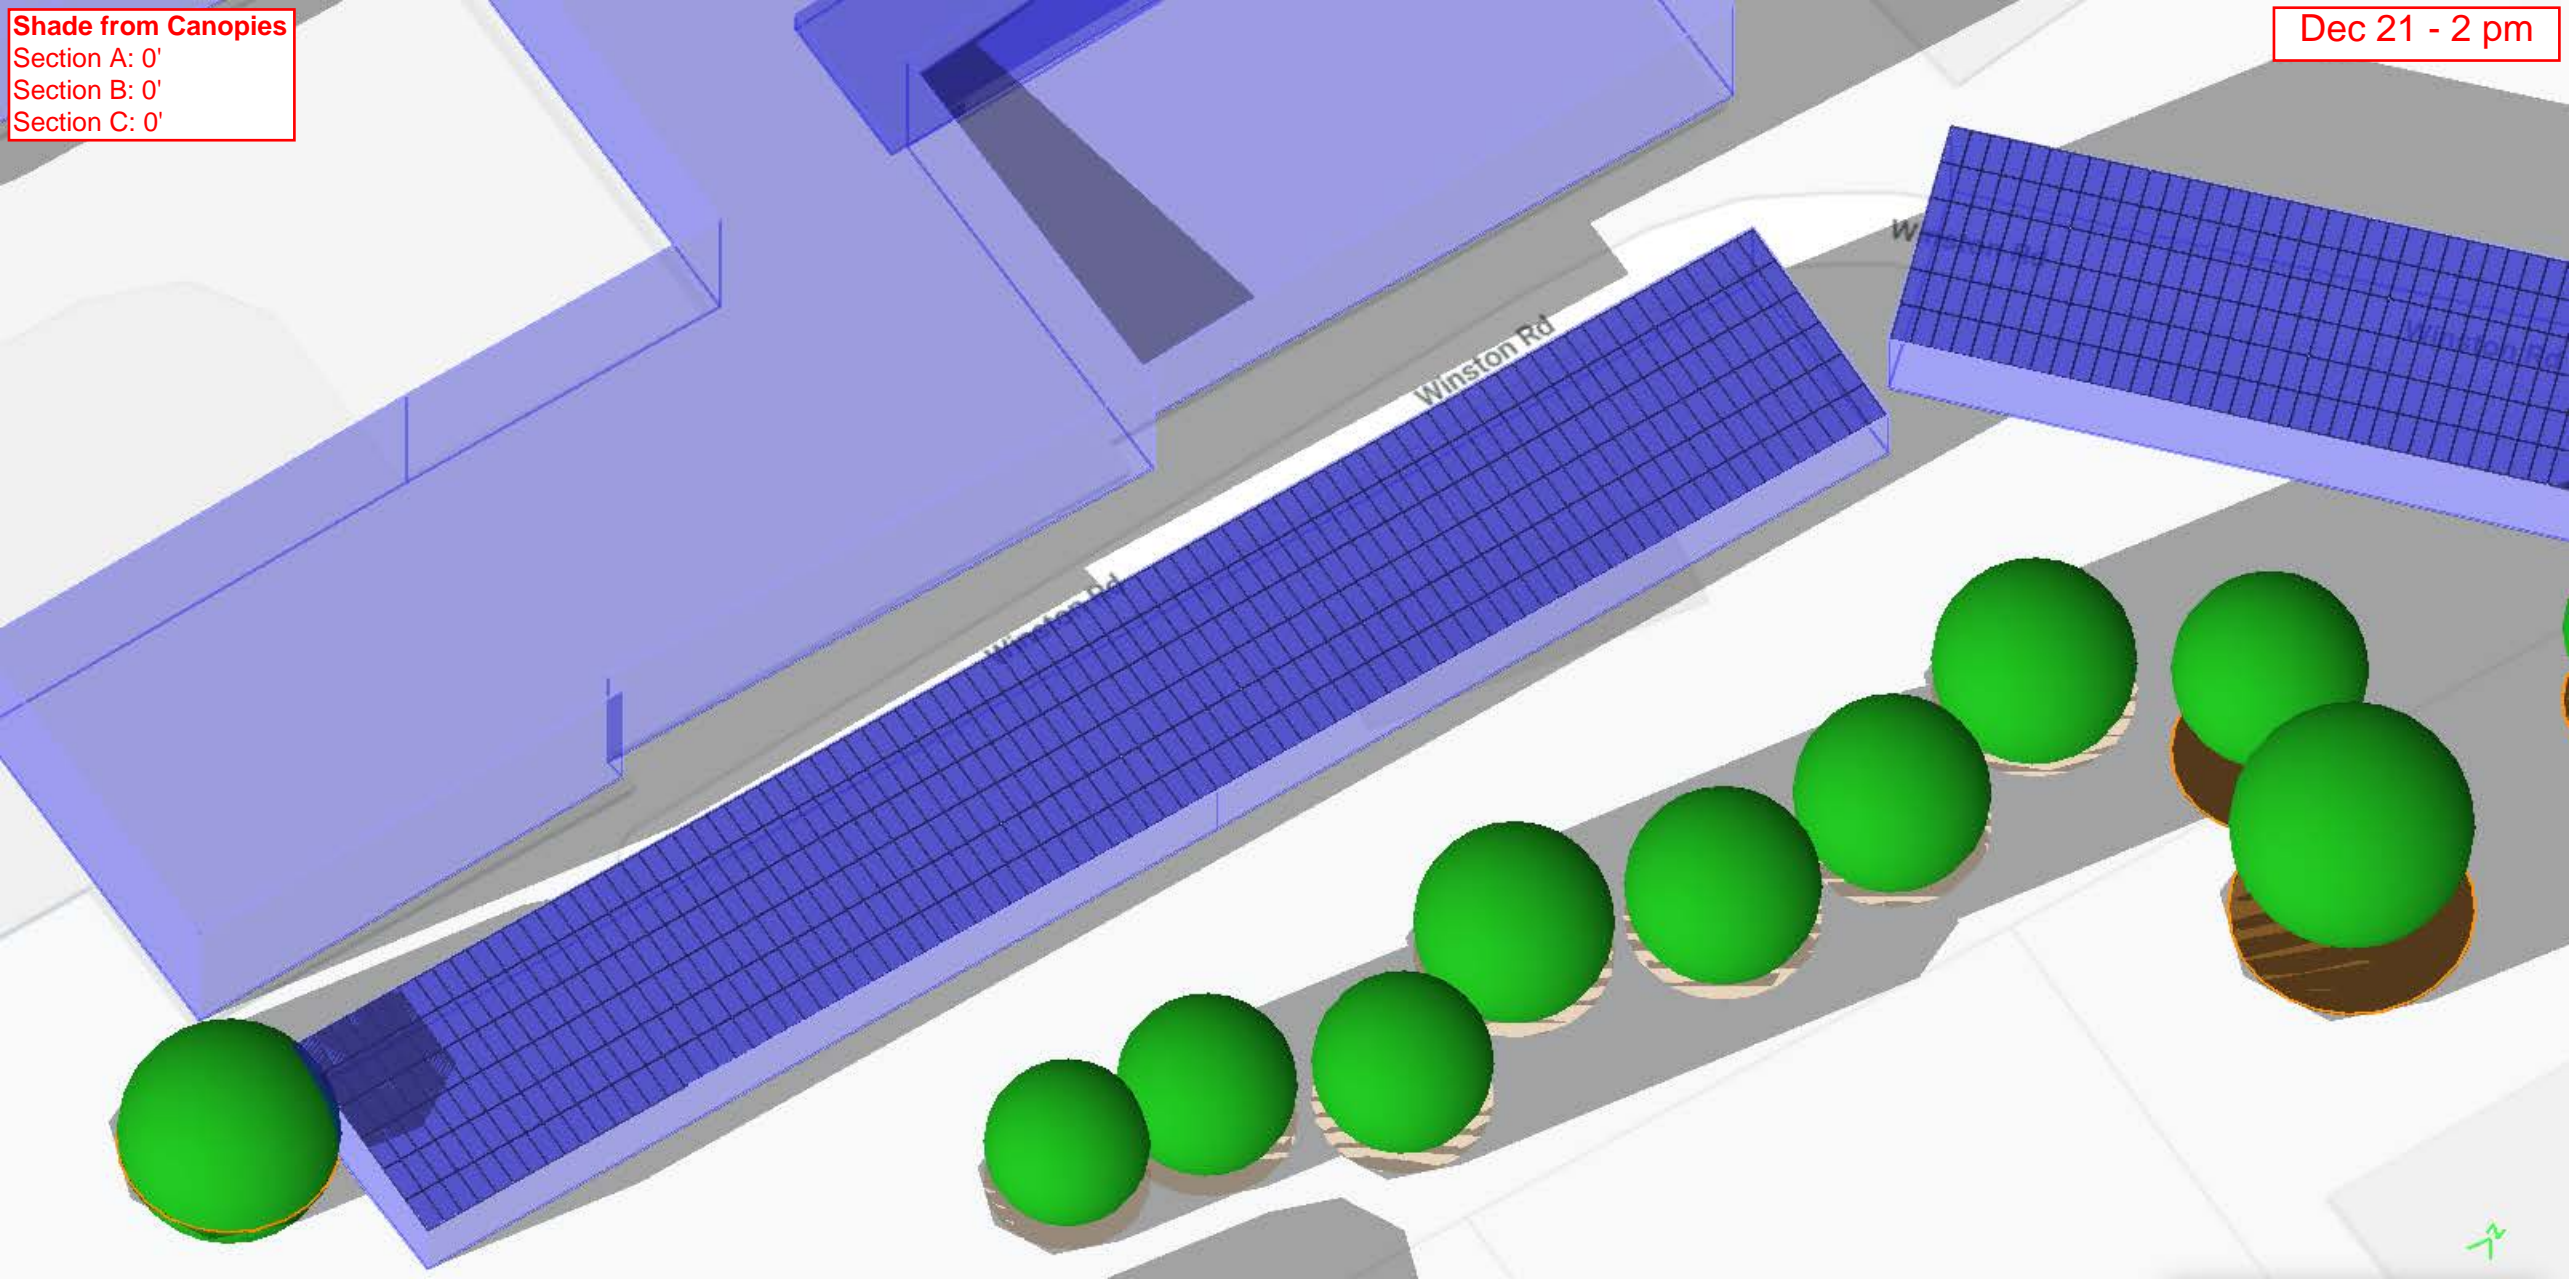

Height: 10.3 Feet

Height: 15.1 Feet

Section C

Height: 4.9 Feet

Height: 9.1 Feet

**Shade from Canopies**  
Section A: 6.5'  
Section B: 5'  
Section C: 2'  
*see key on pg bottom*

Mar 21 - 8 am

**Key:**  
Shade measurements on this and all following pages refer to the max height of the shade against the wall of each of the three sections of the building opposite canopies. From left to right in each image, these are Sections A, B, & C.

Sep 21 - 12 pm

Shade from Canopies  
Section A: 0'  
Section B: 0'  
Section C: 0'

Sep 21 - 2 pm

**Shade from Canopies**  
Section A: 0'  
Section B: 0'  
Section C: 0'

Sep 21 - 4 pm

**Shade from Canopies**  
Section A: 14'  
Section B: 13'  
Section C: 12'

Dec 21 - 8 am

**Shade from Canopies**  
Section A: 5.5'  
Section B: 4'  
Section C: 1'

Dec 21 - 10 am

**Shade from Canopies**  
Section A: 0'  
Section B: 0'  
Section C: 0'

Dec 21 - 12 pm

**Shade from Canopies**  
Section A: 0'  
Section B: 0'  
Section C: 0'

Dec 21 - 2 pm

**Shade from Canopies**  
Section A: 0'  
Section B: 0'  
Section C: 0'

Dec 21 - 4 pm