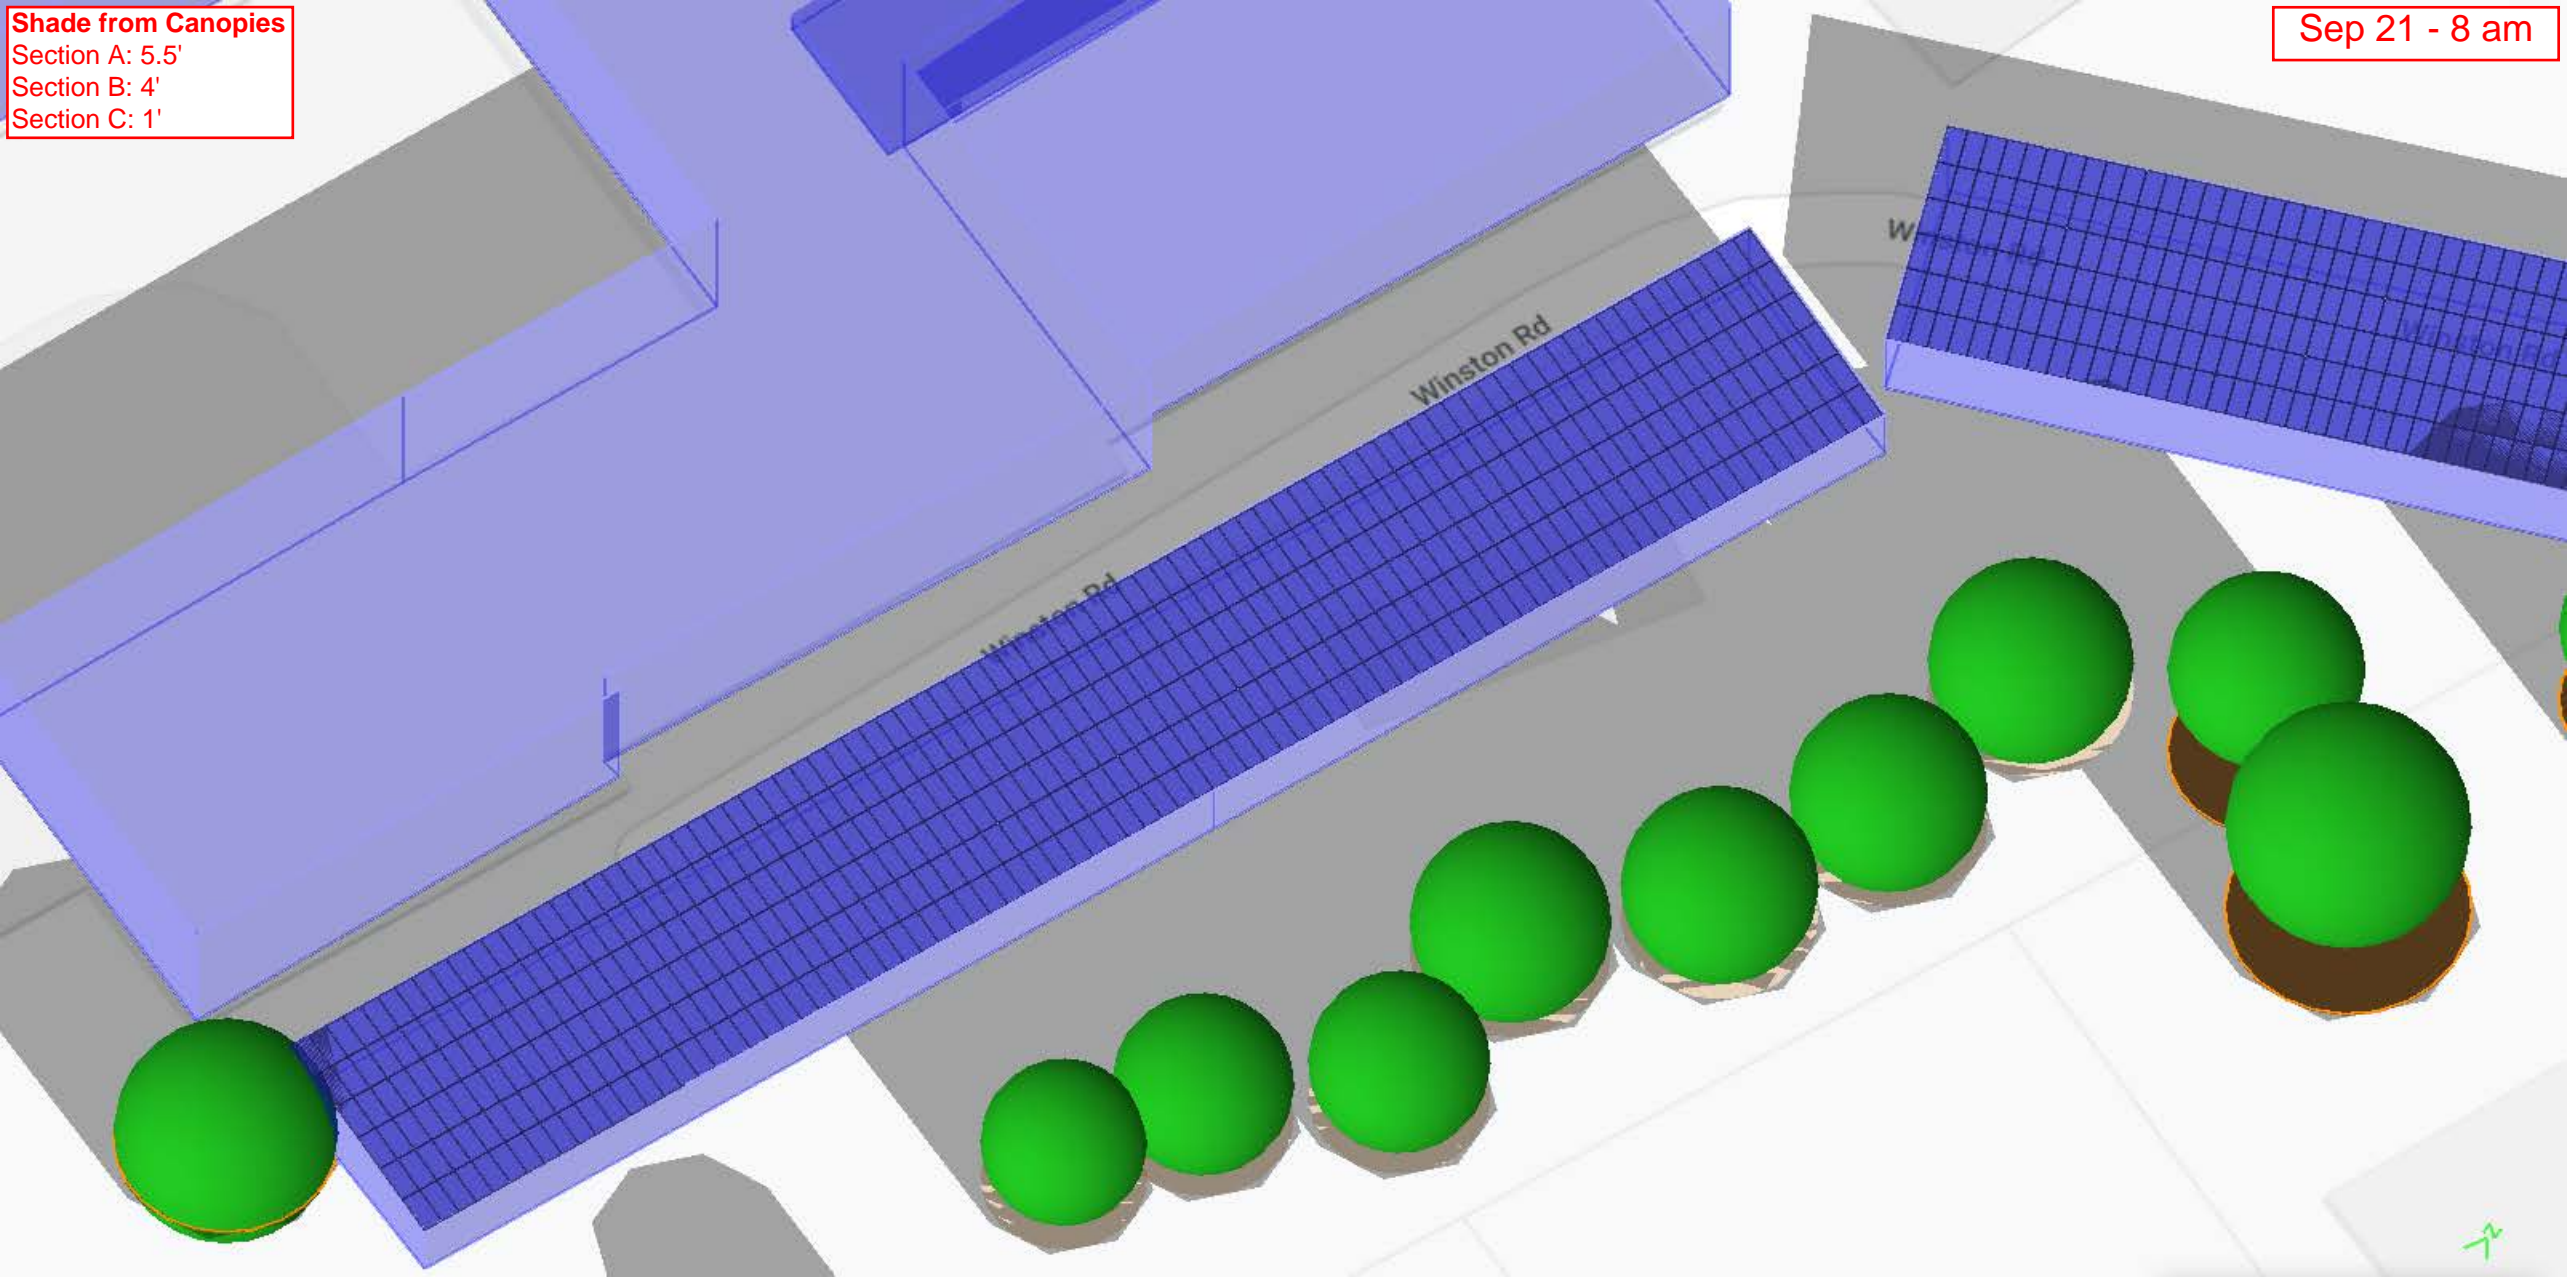

Height: 10.3 Feet

Height: 15.1 Feet

Section C

Height: 4.9 Feet

Height: 9.1 Feet

**Shade from Canopies**  
Section A: 6.5'  
Section B: 5'  
Section C: 2'  
*see key on pg bottom*

Mar 21 - 8 am

**Key:**  
Shade measurements on this and all following pages refer to the max height of the shade against the wall of each of the three sections of the building opposite canopies. From left to right in each image, these are Sections A, B, & C.

Jun 21 - 10 am

Shade from Canopies  
Section A: 0'  
Section B: 0'  
Section C: 0'

Jun 21 - 12 pm

Shade from Canopies  
Section A: 0'  
Section B: 0'  
Section C: 0'

Jun 21 - 2 pm

Shade from Canopies  
Section A: 0'  
Section B: 0'  
Section C: 0'

Jun 21 - 4 pm

Shade from Canopies  
Section A: 5.5'  
Section B: 4'  
Section C: 1'

Sep 21 - 8 am

Shade from Canopies  
Section A: 0'  
Section B: 0'  
Section C: 0'

Sep 21 - 10 am

Shade from Canopies  
Section A: 0'  
Section B: 0'  
Section C: 0'

Sep 21 - 12 pm

Shade from Canopies  
Section A: 0'  
Section B: 0'  
Section C: 0'

Sep 21 - 2 pm

**Shade from Canopies**  
Section A: 0'  
Section B: 0'  
Section C: 0'

Sep 21 - 4 pm

**Shade from Canopies**  
Section A: 14'  
Section B: 13'  
Section C: 12'