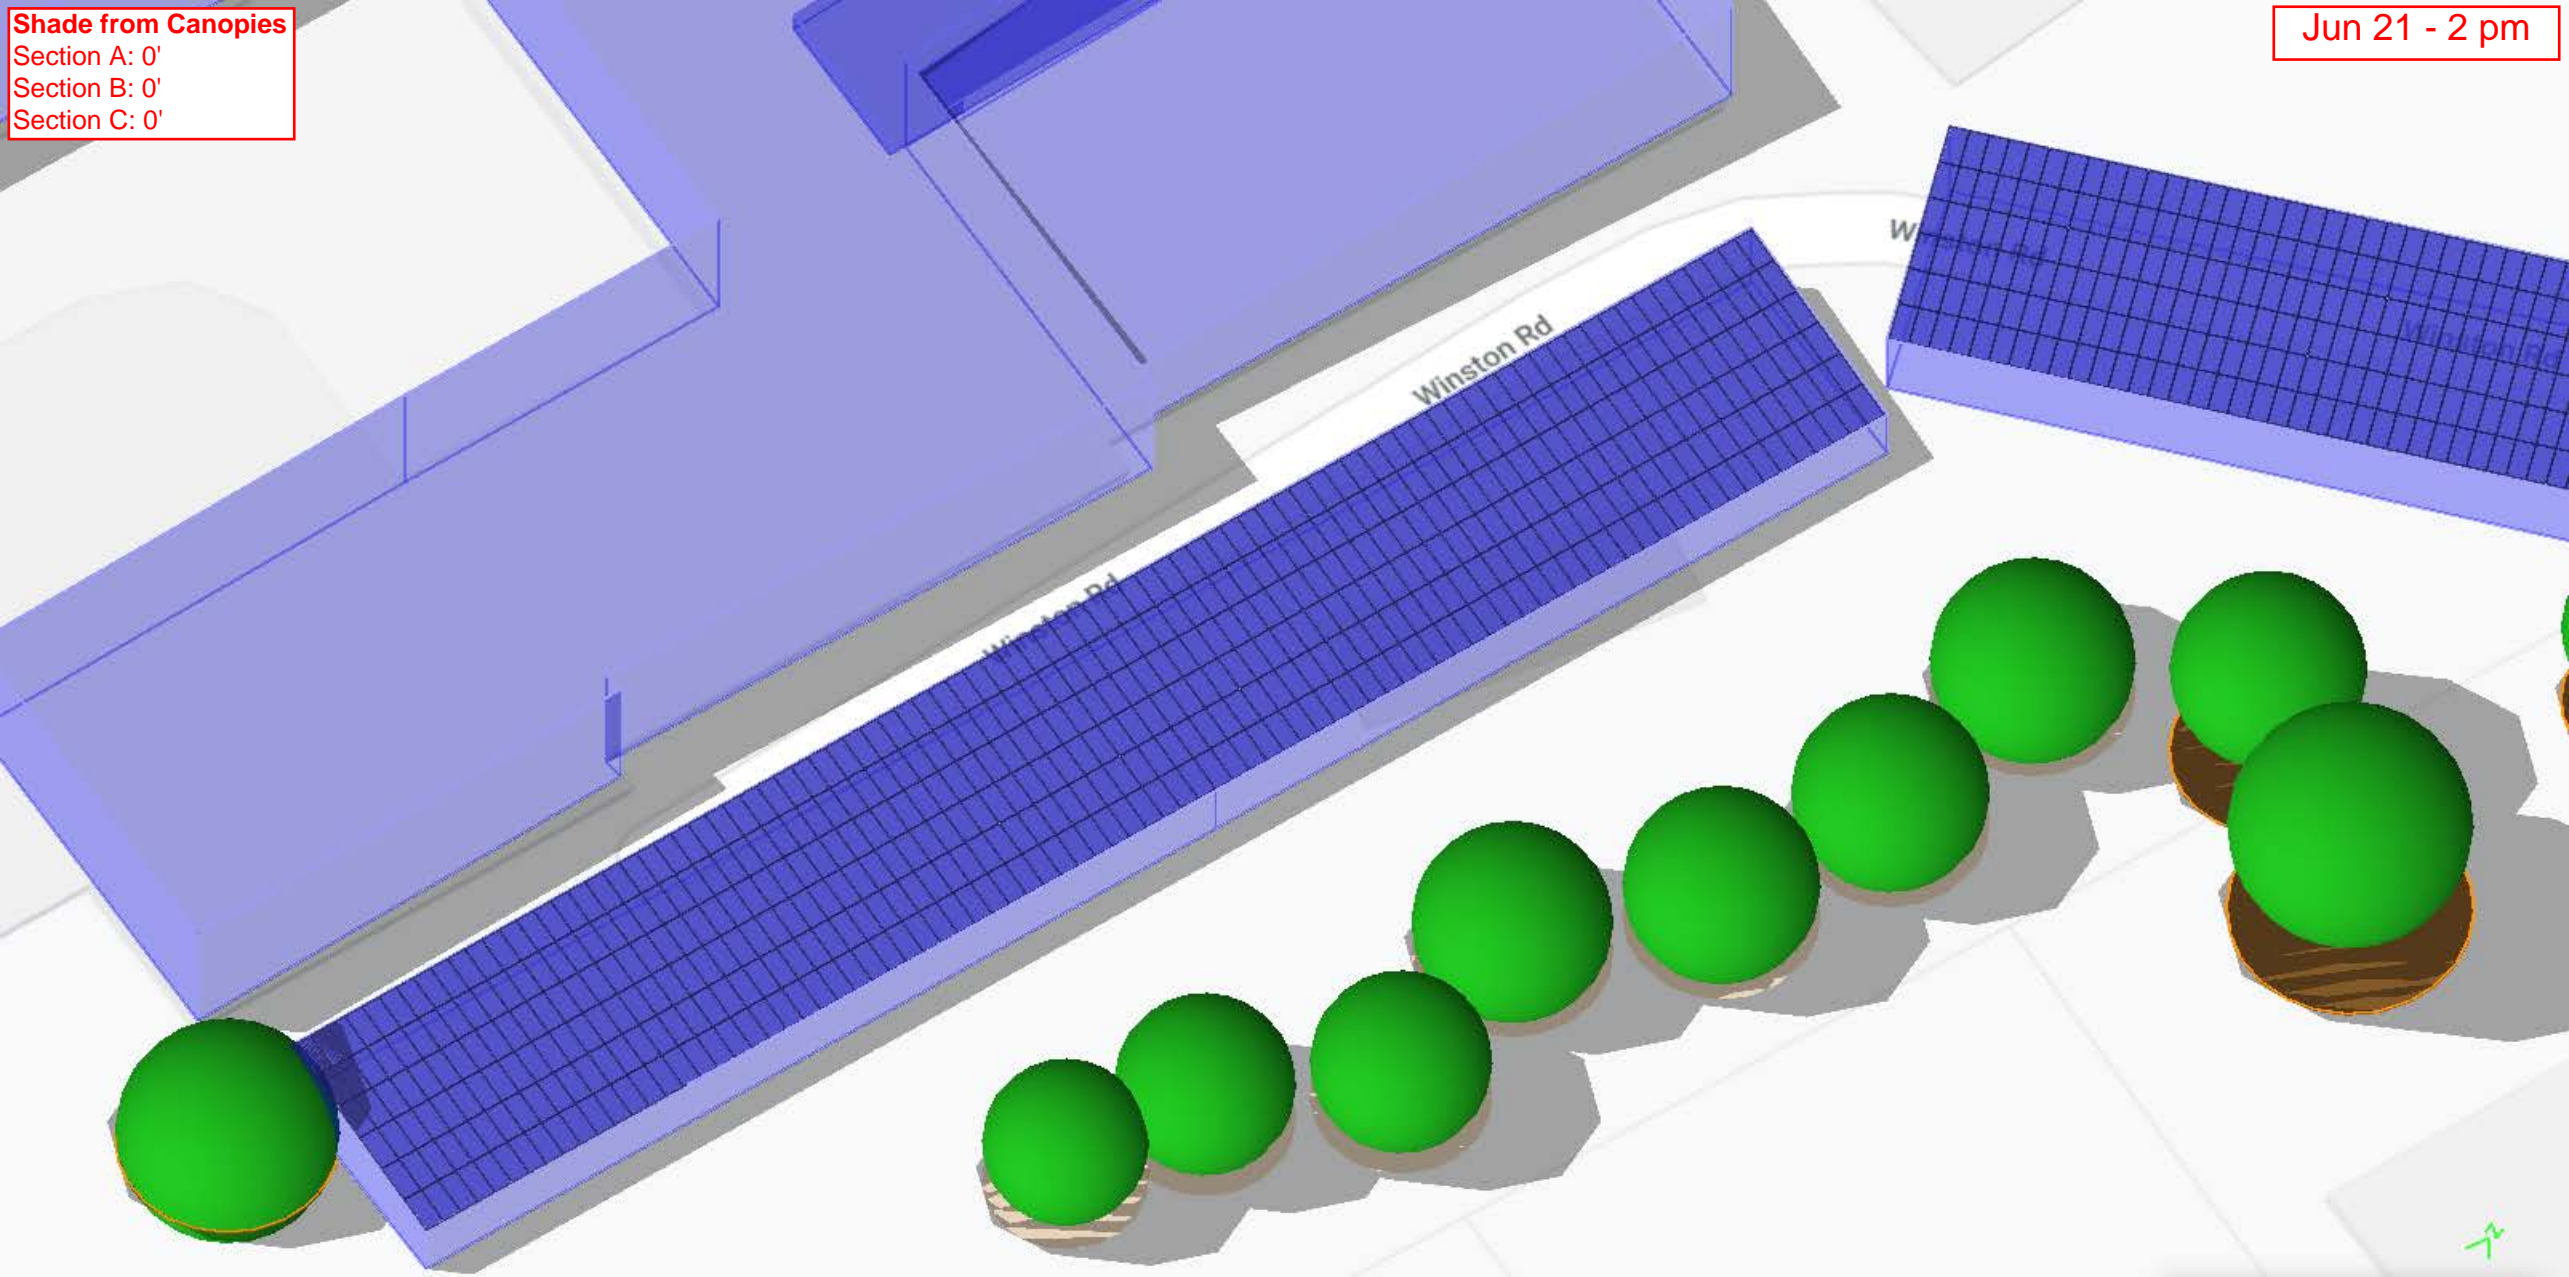

Height: 10.3 Feet

Height: 15.1 Feet

Section C

Height: 4.9 Feet

Height: 9.1 Feet

**Shade from Canopies**  
Section A: 6.5'  
Section B: 5'  
Section C: 2'  
*see key on pg bottom*

Mar 21 - 8 am

**Key:**  
Shade measurements on this and all following pages refer to the max height of the shade against the wall of each of the three sections of the building opposite canopies. From left to right in each image, these are Sections A, B, & C.

Jun 21 - 10 am

Shade from Canopies  
Section A: 0'  
Section B: 0'  
Section C: 0'

Jun 21 - 12 pm

Shade from Canopies  
Section A: 0'  
Section B: 0'  
Section C: 0'

Jun 21 - 2 pm

Shade from Canopies  
Section A: 0'  
Section B: 0'  
Section C: 0'

Jun 21 - 4 pm

Shade from Canopies  
Section A: 5.5'  
Section B: 4'  
Section C: 1'

Sep 21 - 8 am

Shade from Canopies  
Section A: 0'  
Section B: 0'  
Section C: 0'

Sep 21 - 10 am

Shade from Canopies  
Section A: 0'  
Section B: 0'  
Section C: 0'

Dec 21 - 8 am

**Shade from Canopies**  
Section A: 5.5'  
Section B: 4'  
Section C: 1'

Dec 21 - 10 am

**Shade from Canopies**  
Section A: 0'  
Section B: 0'  
Section C: 0'

Dec 21 - 12 pm

**Shade from Canopies**  
Section A: 0'  
Section B: 0'  
Section C: 0'