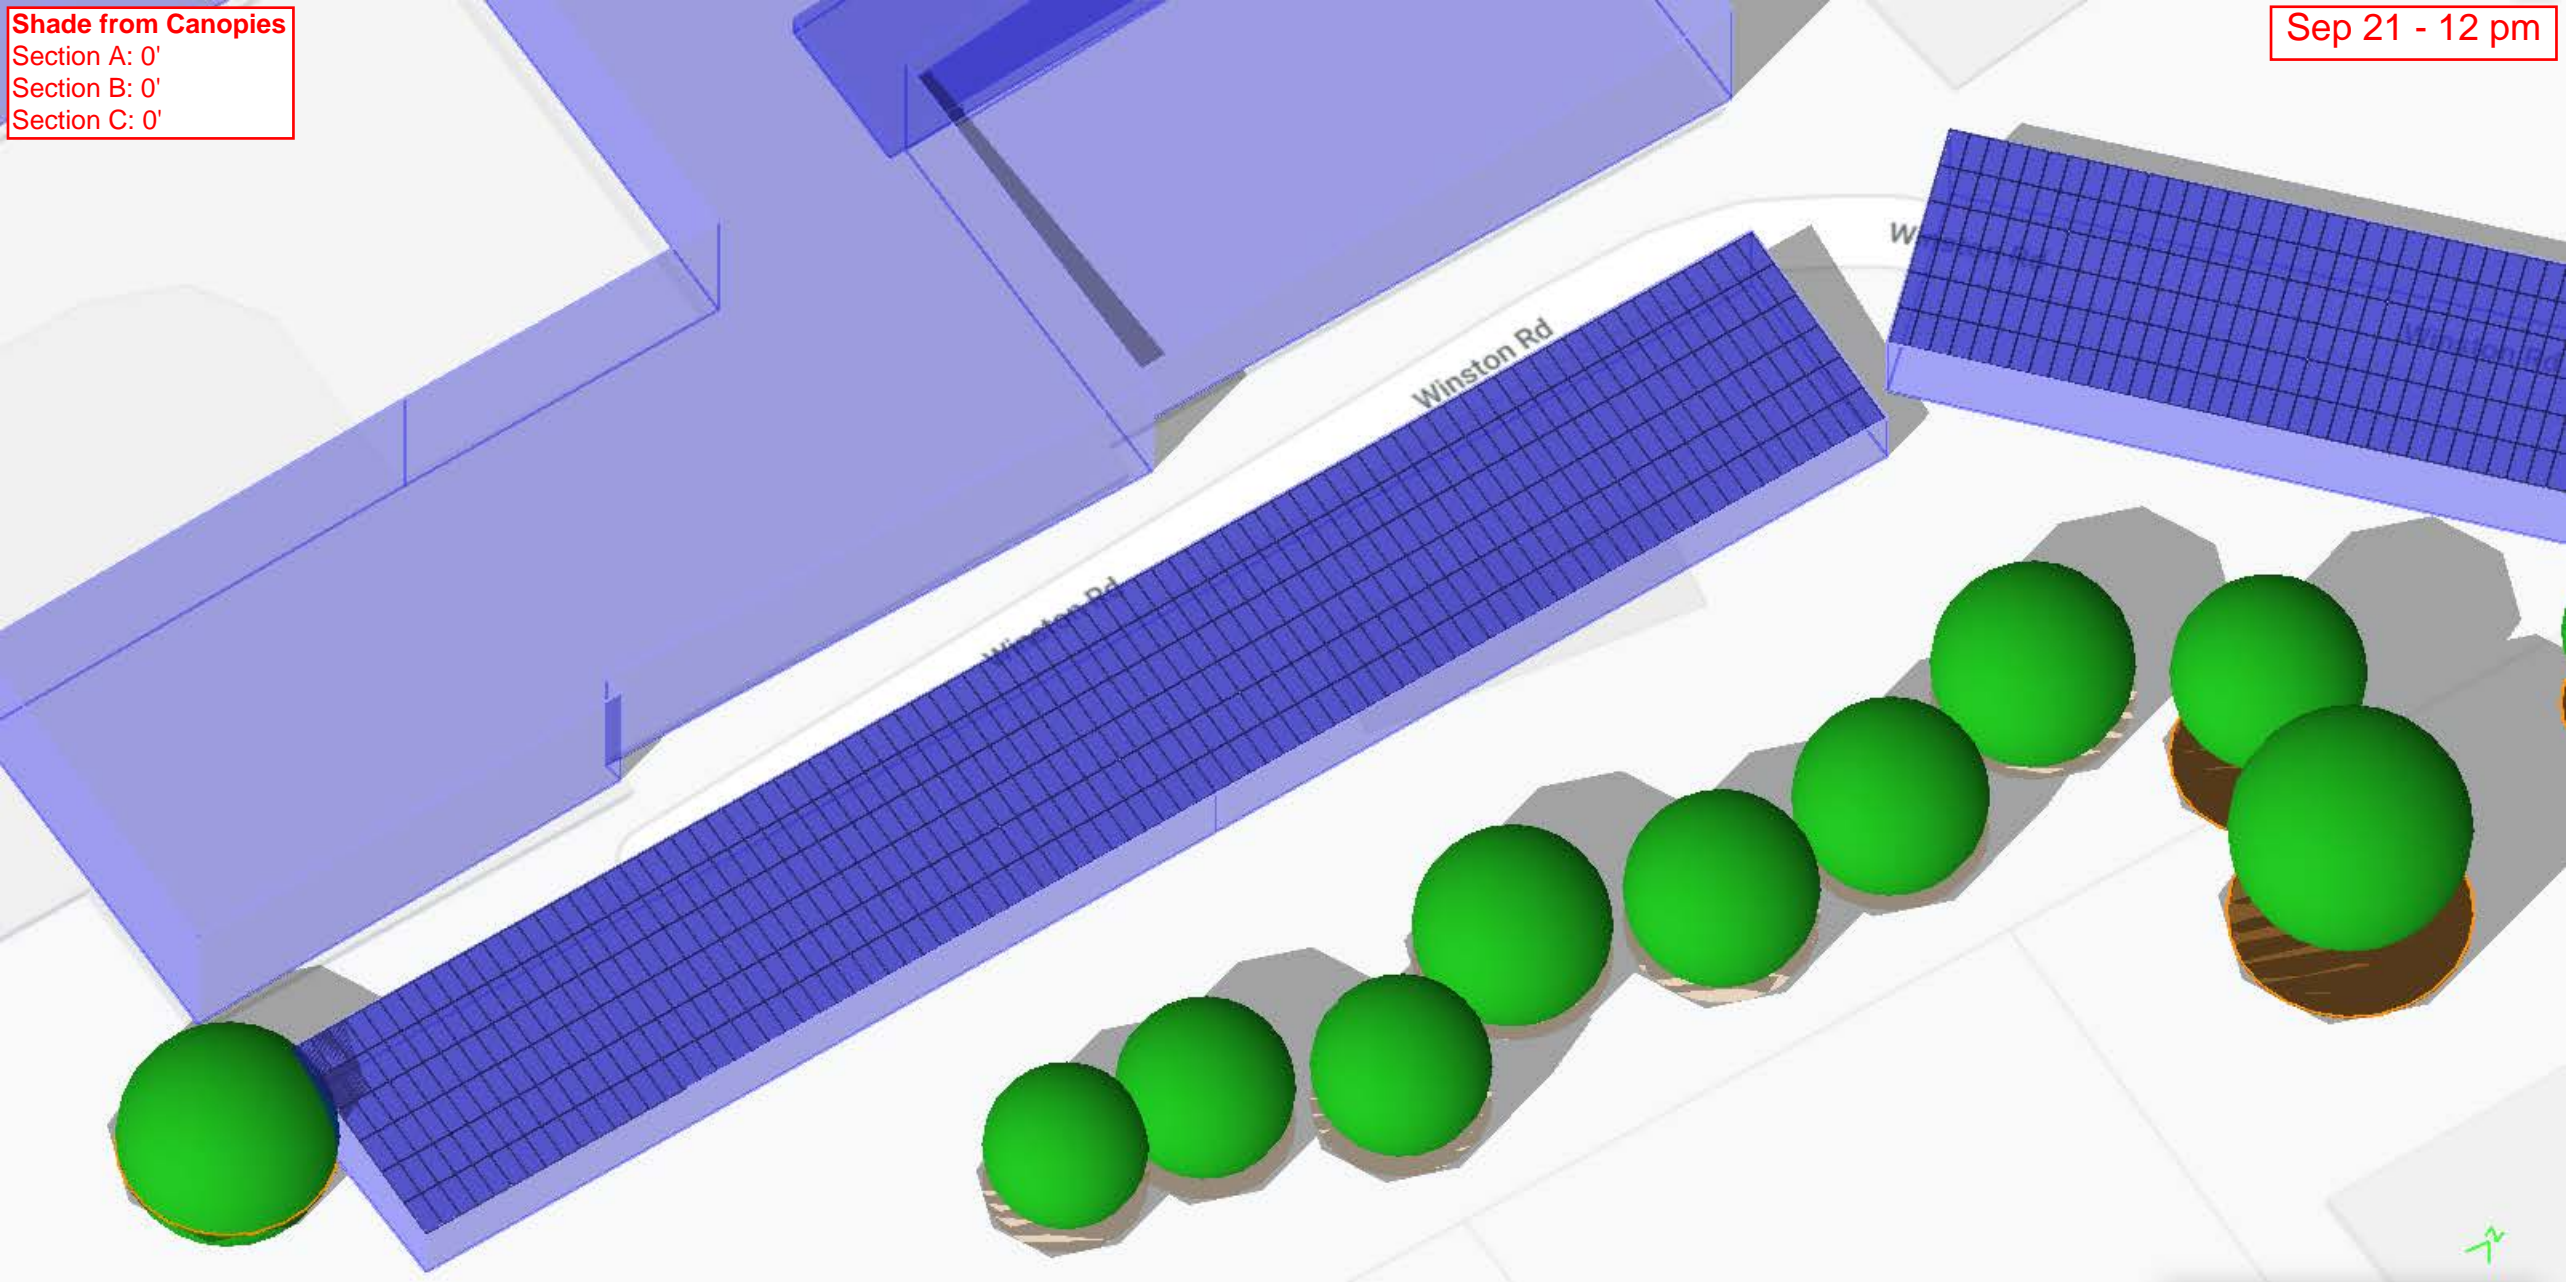

Height: 10.3 Feet

Height: 15.1 Feet

Section C

Height: 4.9 Feet

Height: 9.1 Feet

**Shade from Canopies**  
Section A: 6.5'  
Section B: 5'  
Section C: 2'  
*see key on pg bottom*

Mar 21 - 8 am

**Key:**  
Shade measurements on this and all following pages refer to the max height of the shade against the wall of each of the three sections of the building opposite canopies. From left to right in each image, these are Sections A, B, & C.

Jun 21 - 4 pm

Shade from Canopies  
Section A: 5.5'  
Section B: 4'  
Section C: 1'

Sep 21 - 8 am

Shade from Canopies  
Section A: 0'  
Section B: 0'  
Section C: 0'

Sep 21 - 10 am

Shade from Canopies  
Section A: 0'  
Section B: 0'  
Section C: 0'

Sep 21 - 12 pm

Shade from Canopies  
Section A: 0'  
Section B: 0'  
Section C: 0'

Sep 21 - 2 pm

**Shade from Canopies**  
Section A: 0'  
Section B: 0'  
Section C: 0'

Sep 21 - 4 pm

**Shade from Canopies**  
Section A: 14'  
Section B: 13'  
Section C: 12'

Dec 21 - 8 am

**Shade from Canopies**  
Section A: 5.5'  
Section B: 4'  
Section C: 1'

Dec 21 - 10 am

**Shade from Canopies**  
Section A: 0'  
Section B: 0'  
Section C: 0'

Dec 21 - 12 pm

**Shade from Canopies**  
Section A: 0'  
Section B: 0'  
Section C: 0'