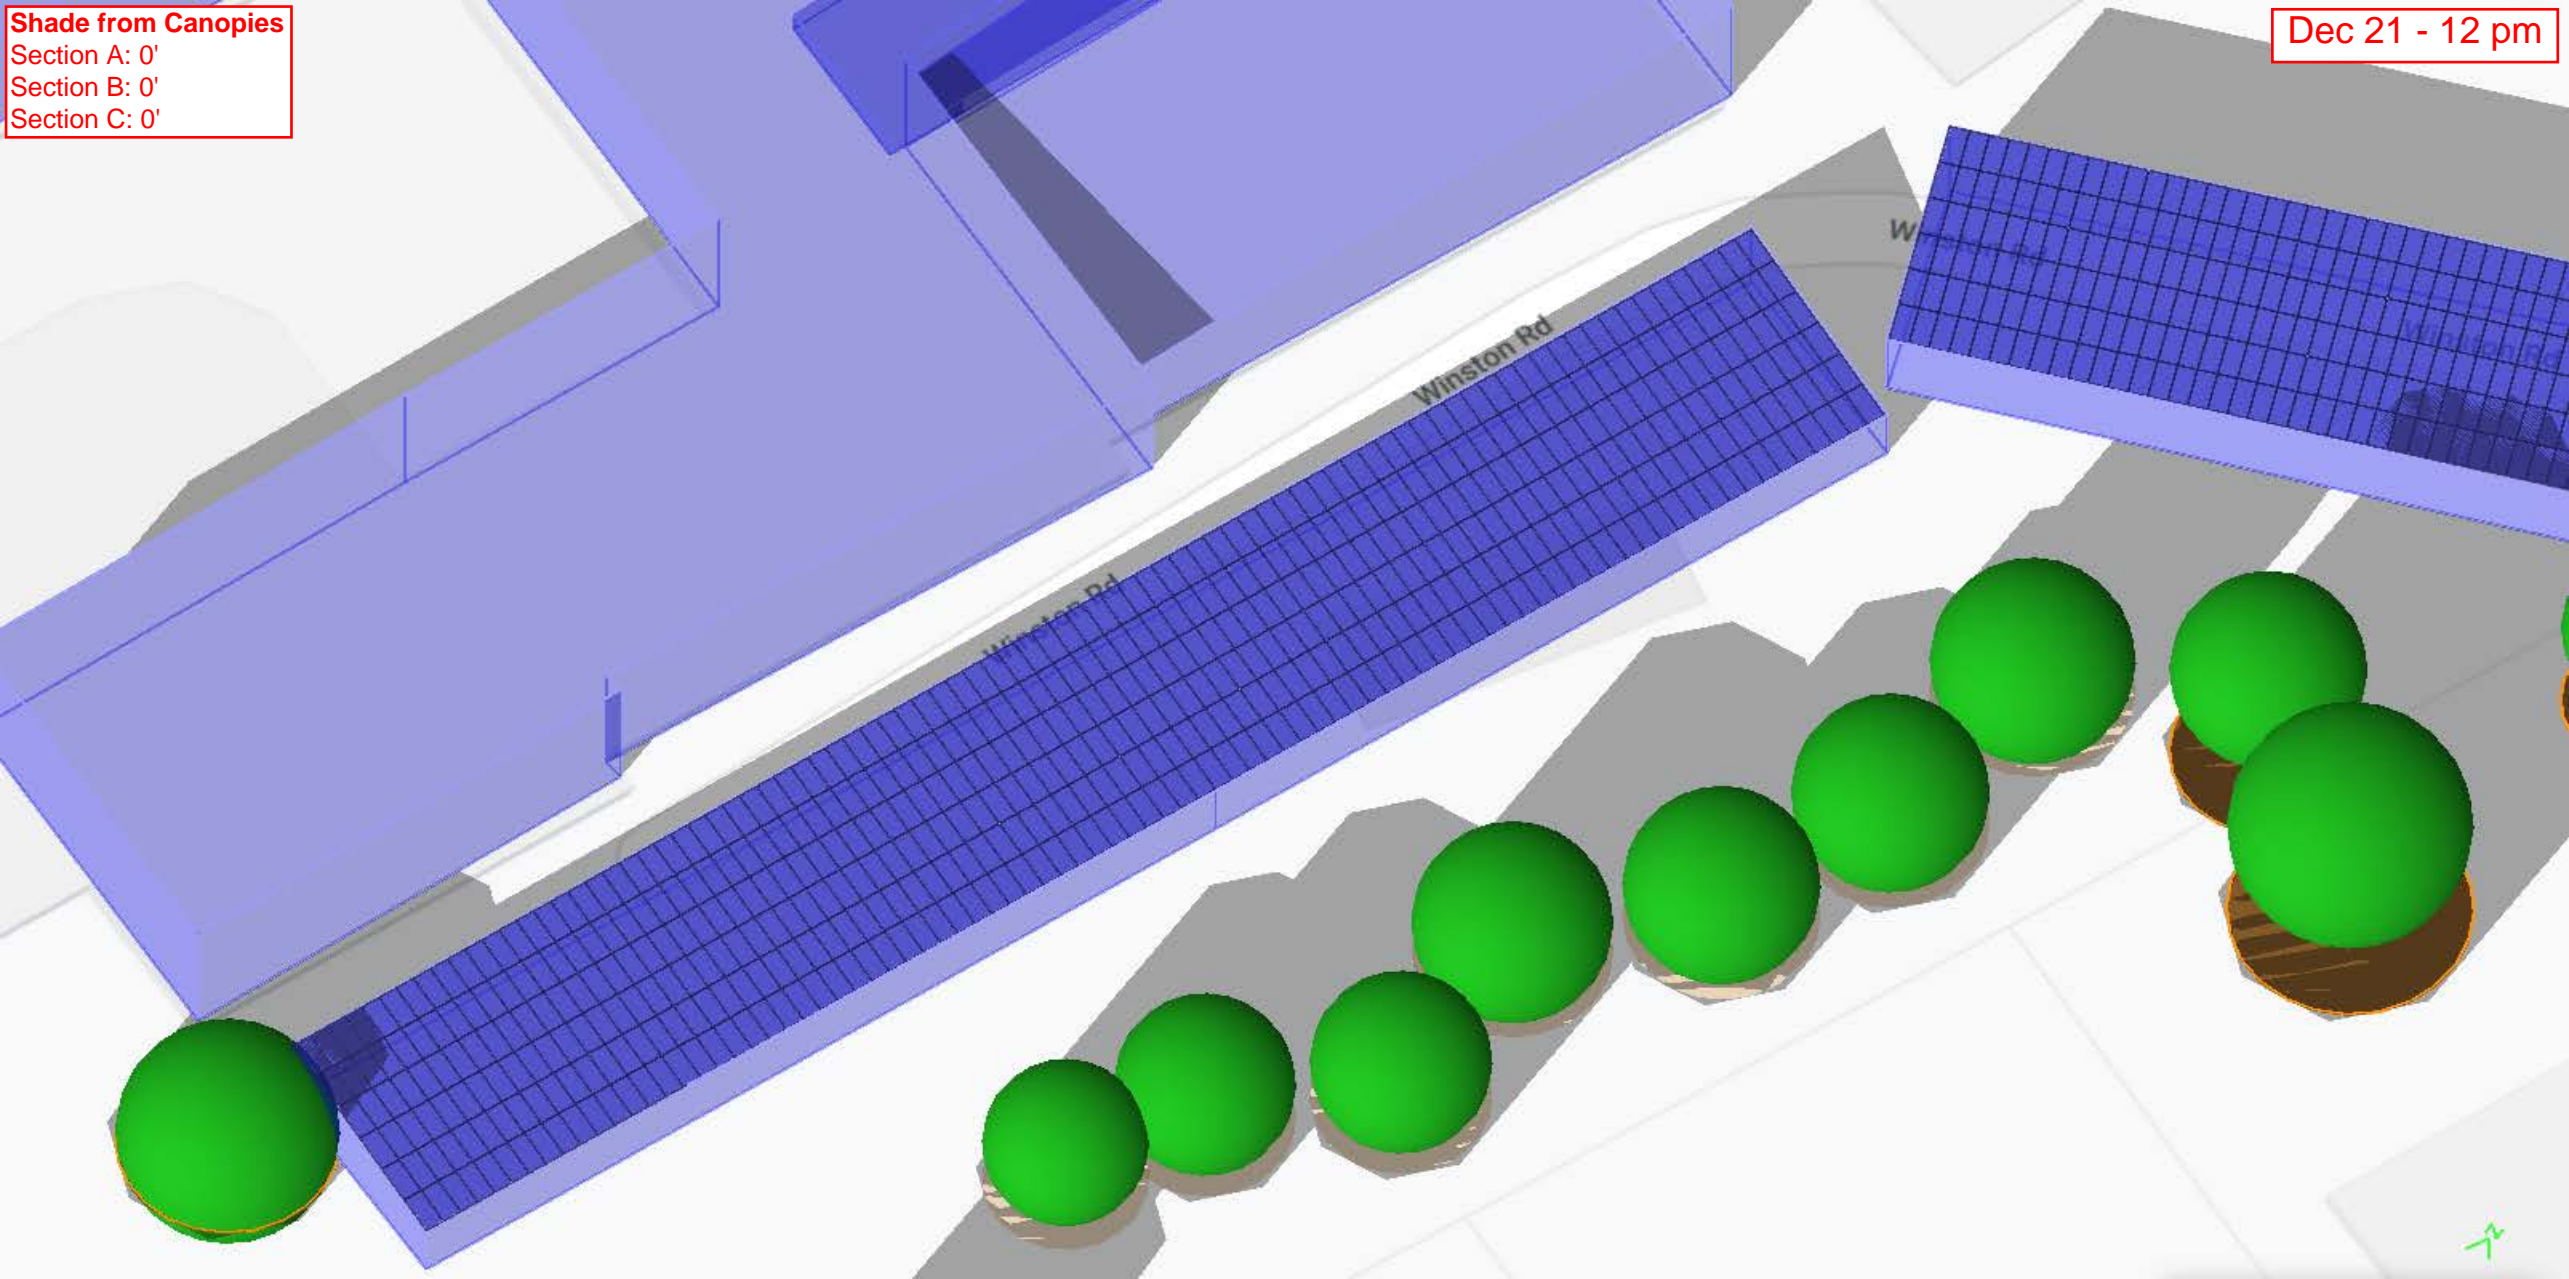

Height: 10.3 Feet

Height: 15.1 Feet

Section C

Height: 4.9 Feet

Height: 9.1 Feet

**Shade from Canopies**  
Section A: 6.5'  
Section B: 5'  
Section C: 2'  
*see key on pg bottom*

Mar 21 - 8 am

**Key:**  
Shade measurements on this and all following pages refer to the max height of the shade against the wall of each of the three sections of the building opposite canopies. From left to right in each image, these are Sections A, B, & C.

Sep 21 - 12 pm

Shade from Canopies  
Section A: 0'  
Section B: 0'  
Section C: 0'

Sep 21 - 2 pm

**Shade from Canopies**  
Section A: 0'  
Section B: 0'  
Section C: 0'

Sep 21 - 4 pm

**Shade from Canopies**  
Section A: 14'  
Section B: 13'  
Section C: 12'

Dec 21 - 8 am

**Shade from Canopies**  
Section A: 5.5'  
Section B: 4'  
Section C: 1'

Dec 21 - 10 am

**Shade from Canopies**  
Section A: 0'  
Section B: 0'  
Section C: 0'

Dec 21 - 12 pm

**Shade from Canopies**  
Section A: 0'  
Section B: 0'  
Section C: 0'

Dec 21 - 2 pm

**Shade from Canopies**  
Section A: 0'  
Section B: 0'  
Section C: 0'

Dec 21 - 4 pm