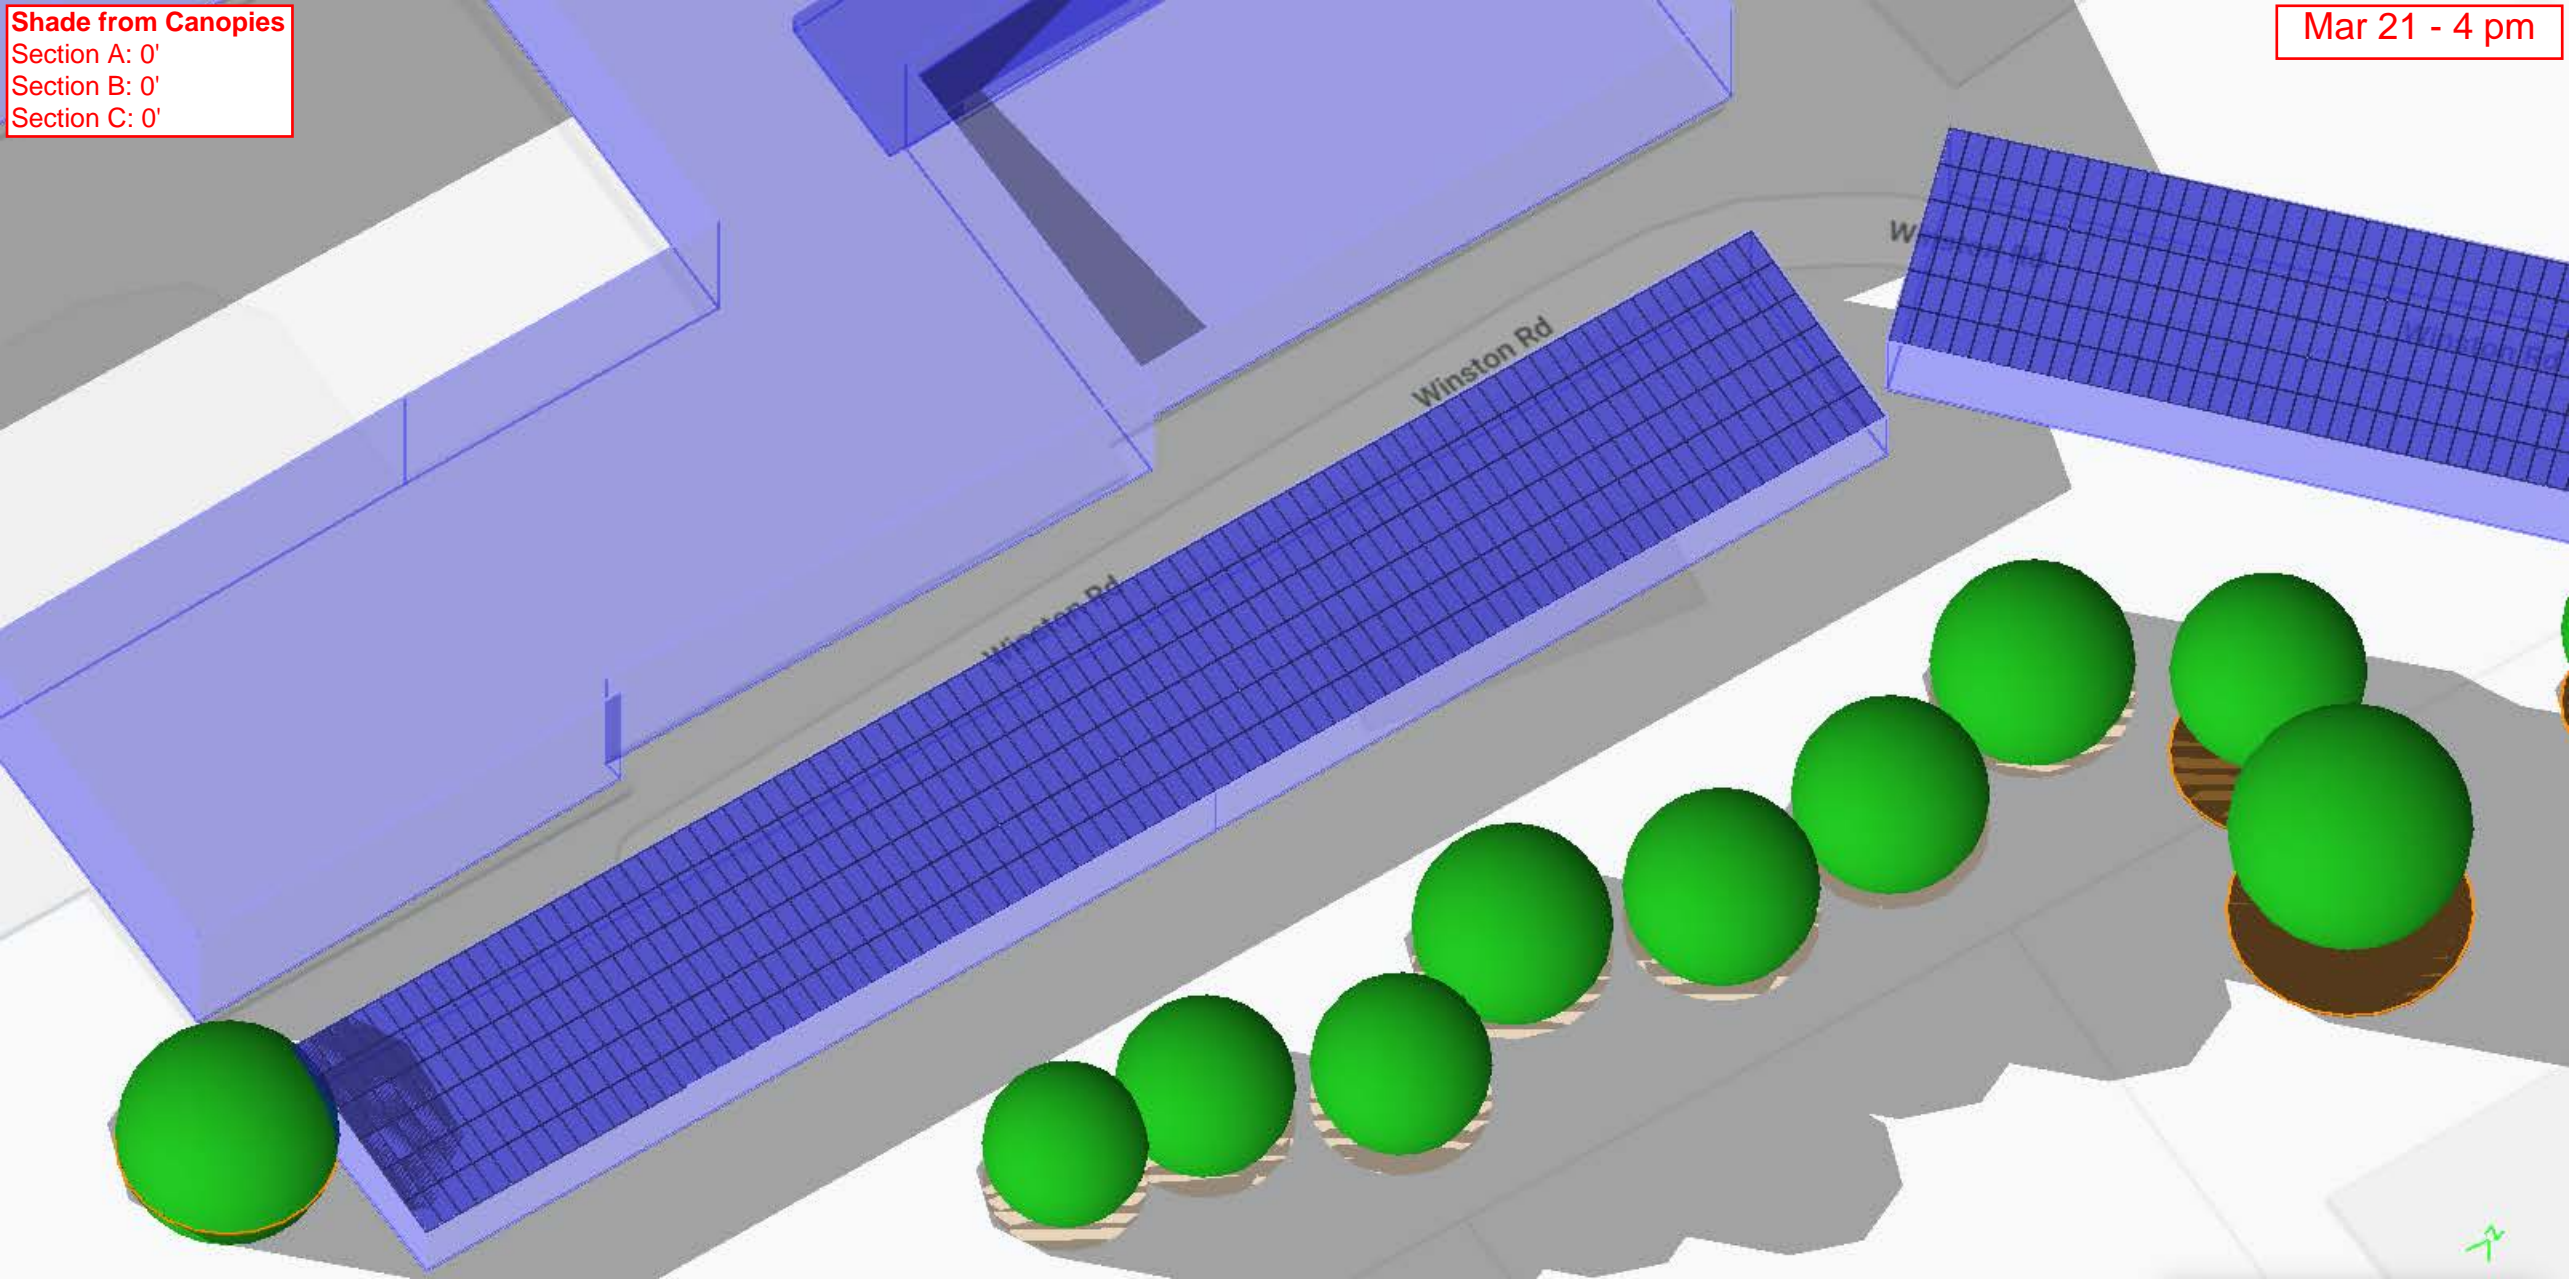

Height: 10.3 Feet

Height: 15.1 Feet

Section C

Height: 4.9 Feet

Height: 9.1 Feet

**Shade from Canopies**  
Section A: 6.5'  
Section B: 5'  
Section C: 2'  
*see key on pg bottom*

Mar 21 - 8 am

**Key:**  
Shade measurements on this and all following pages refer to the max height of the shade against the wall of each of the three sections of the building opposite canopies. From left to right in each image, these are Sections A, B, & C.

Shade from Canopies  
Section A: 0'  
Section B: 0'  
Section C: 0'

Mar 21 - 10 am

Shade from Canopies  
Section A: 0'  
Section B: 0'  
Section C: 0'

Mar 21 - 12 pm

Shade from Canopies  
Section A: 0'  
Section B: 0'  
Section C: 0'

Mar 21 - 2 pm

**Shade from Canopies**  
Section A: 0'  
Section B: 0'  
Section C: 0'

Mar 21 - 4 pm

Shade from Canopies  
Section A: 0'  
Section B: 0'  
Section C: 0'

Jun 21 - 8 am

Shade from Canopies  
Section A: 0'  
Section B: 0'  
Section C: 0'

Dec 21 - 2 pm

**Shade from Canopies**  
Section A: 0'  
Section B: 0'  
Section C: 0'

Dec 21 - 4 pm