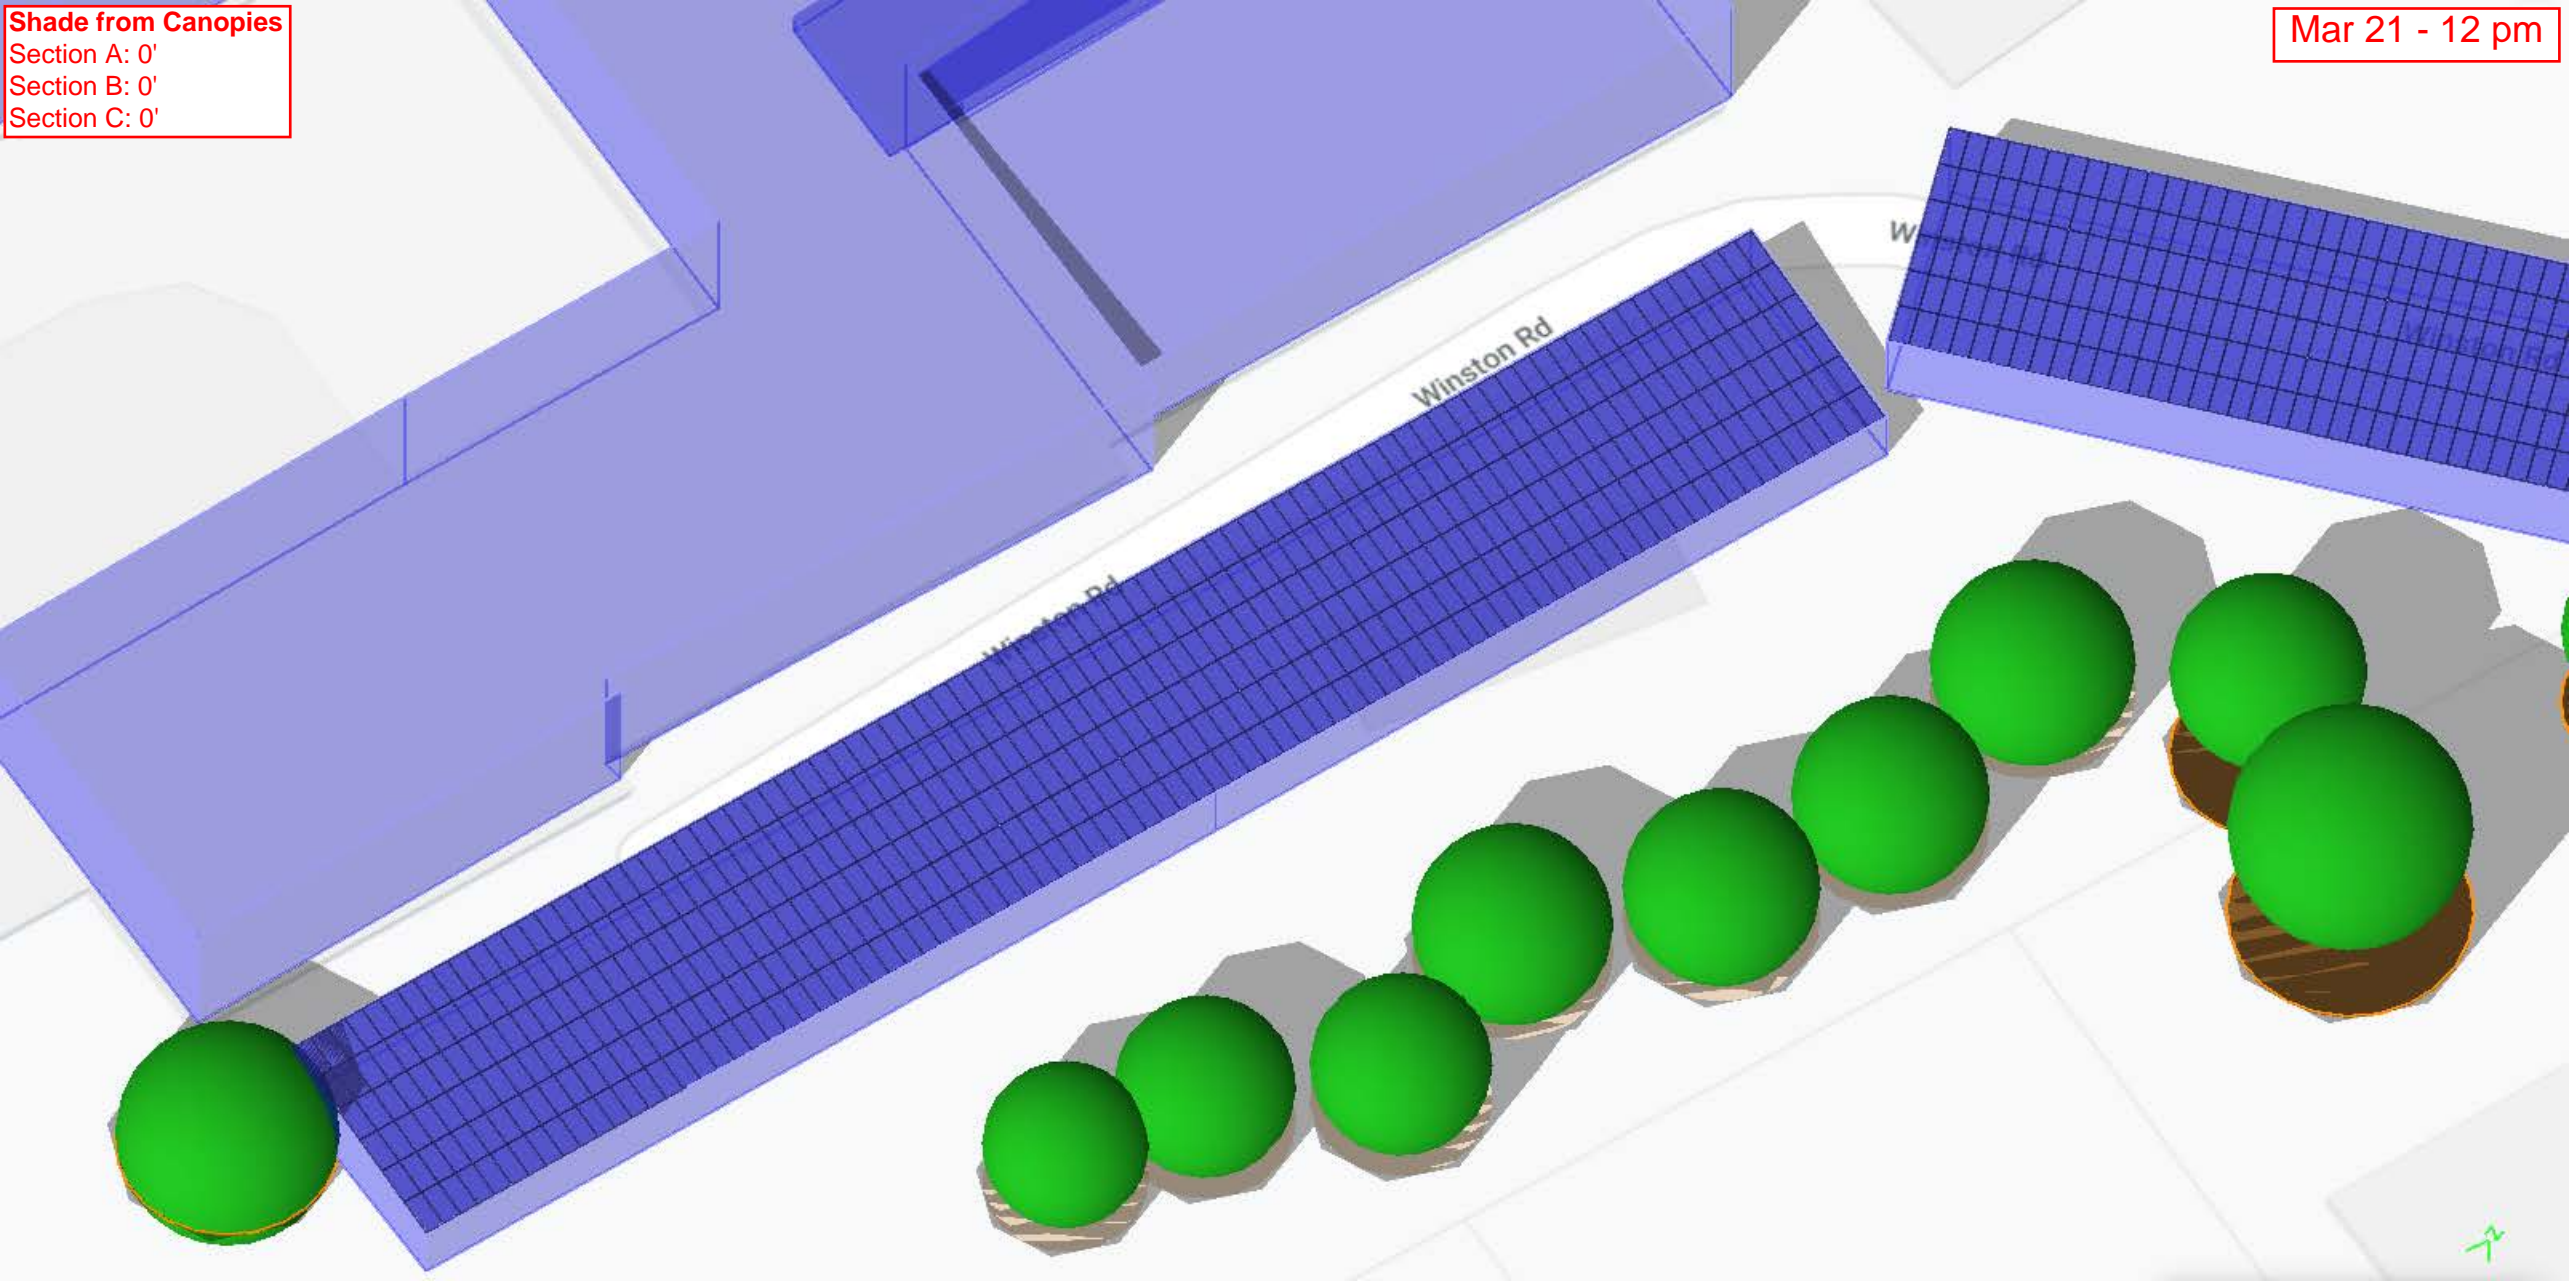

125 MEADOWBROOK  
RD

Approximate Window Height Measurements

Section A

Height: 10.2 Feet

Height: 15.5 Feet

Height: 3.6 Feet

Section B

Height: 3.5 Feet

Height: 10.3 Feet

Height: 15.1 Feet

Section C

Height: 4.9 Feet

Height: 9.1 Feet

**Shade from Canopies**  
Section A: 6.5'  
Section B: 5'  
Section C: 2'  
*see key on pg bottom*

Mar 21 - 8 am

**Key:**  
Shade measurements on this and all following pages refer to the max height of the shade against the wall of each of the three sections of the building opposite canopies. From left to right in each image, these are Sections A, B, & C.

Shade from Canopies  
Section A: 0'  
Section B: 0'  
Section C: 0'

Mar 21 - 10 am

Shade from Canopies  
Section A: 0'  
Section B: 0'  
Section C: 0'

Mar 21 - 12 pm

Shade from Canopies  
Section A: 0'  
Section B: 0'  
Section C: 0'

Dec 21 - 2 pm

**Shade from Canopies**  
Section A: 0'  
Section B: 0'  
Section C: 0'

Dec 21 - 4 pm