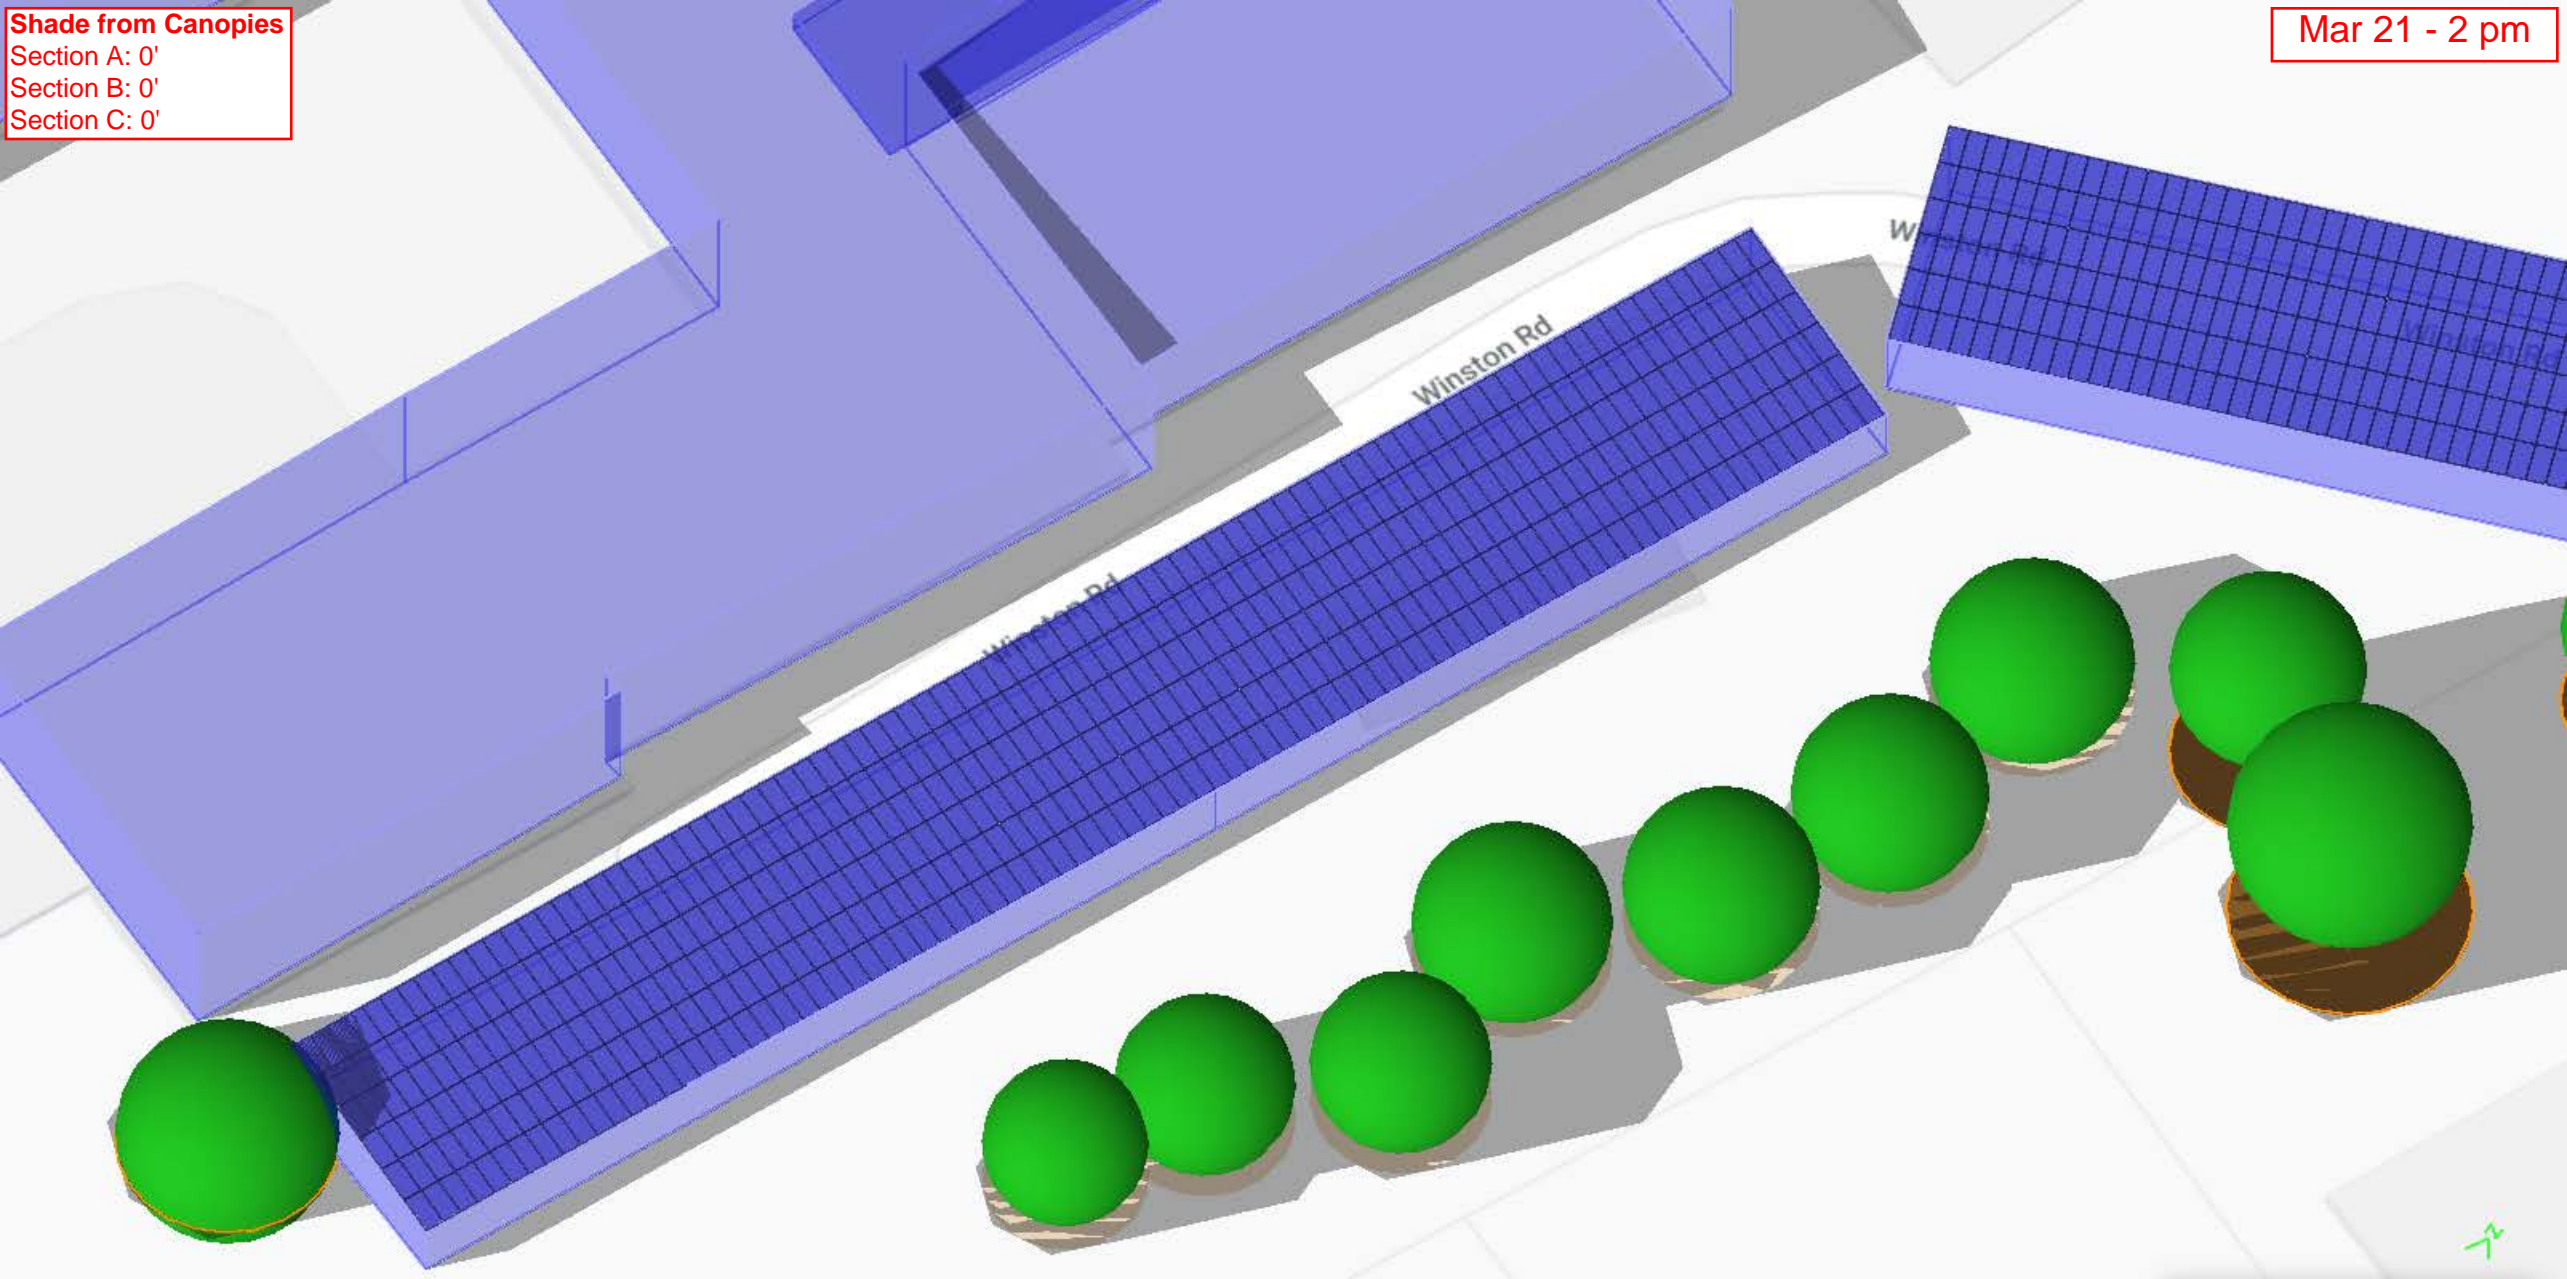

Height: 10.3 Feet

Height: 15.1 Feet

Section C

Height: 4.9 Feet

Height: 9.1 Feet

**Shade from Canopies**  
Section A: 6.5'  
Section B: 5'  
Section C: 2'  
*see key on pg bottom*

Mar 21 - 8 am

**Key:**  
Shade measurements on this and all following pages refer to the max height of the shade against the wall of each of the three sections of the building opposite canopies. From left to right in each image, these are Sections A, B, & C.

Shade from Canopies  
Section A: 0'  
Section B: 0'  
Section C: 0'

Mar 21 - 10 am

Shade from Canopies  
Section A: 0'  
Section B: 0'  
Section C: 0'

Mar 21 - 12 pm

Shade from Canopies  
Section A: 0'  
Section B: 0'  
Section C: 0'

Mar 21 - 2 pm

**Shade from Canopies**  
Section A: 0'  
Section B: 0'  
Section C: 0'

Mar 21 - 4 pm

Shade from Canopies  
Section A: 0'  
Section B: 0'  
Section C: 0'

Jun 21 - 8 am

Shade from Canopies  
Section A: 0'  
Section B: 0'  
Section C: 0'

Dec 21 - 2 pm

**Shade from Canopies**  
Section A: 0'  
Section B: 0'  
Section C: 0'

Dec 21 - 4 pm