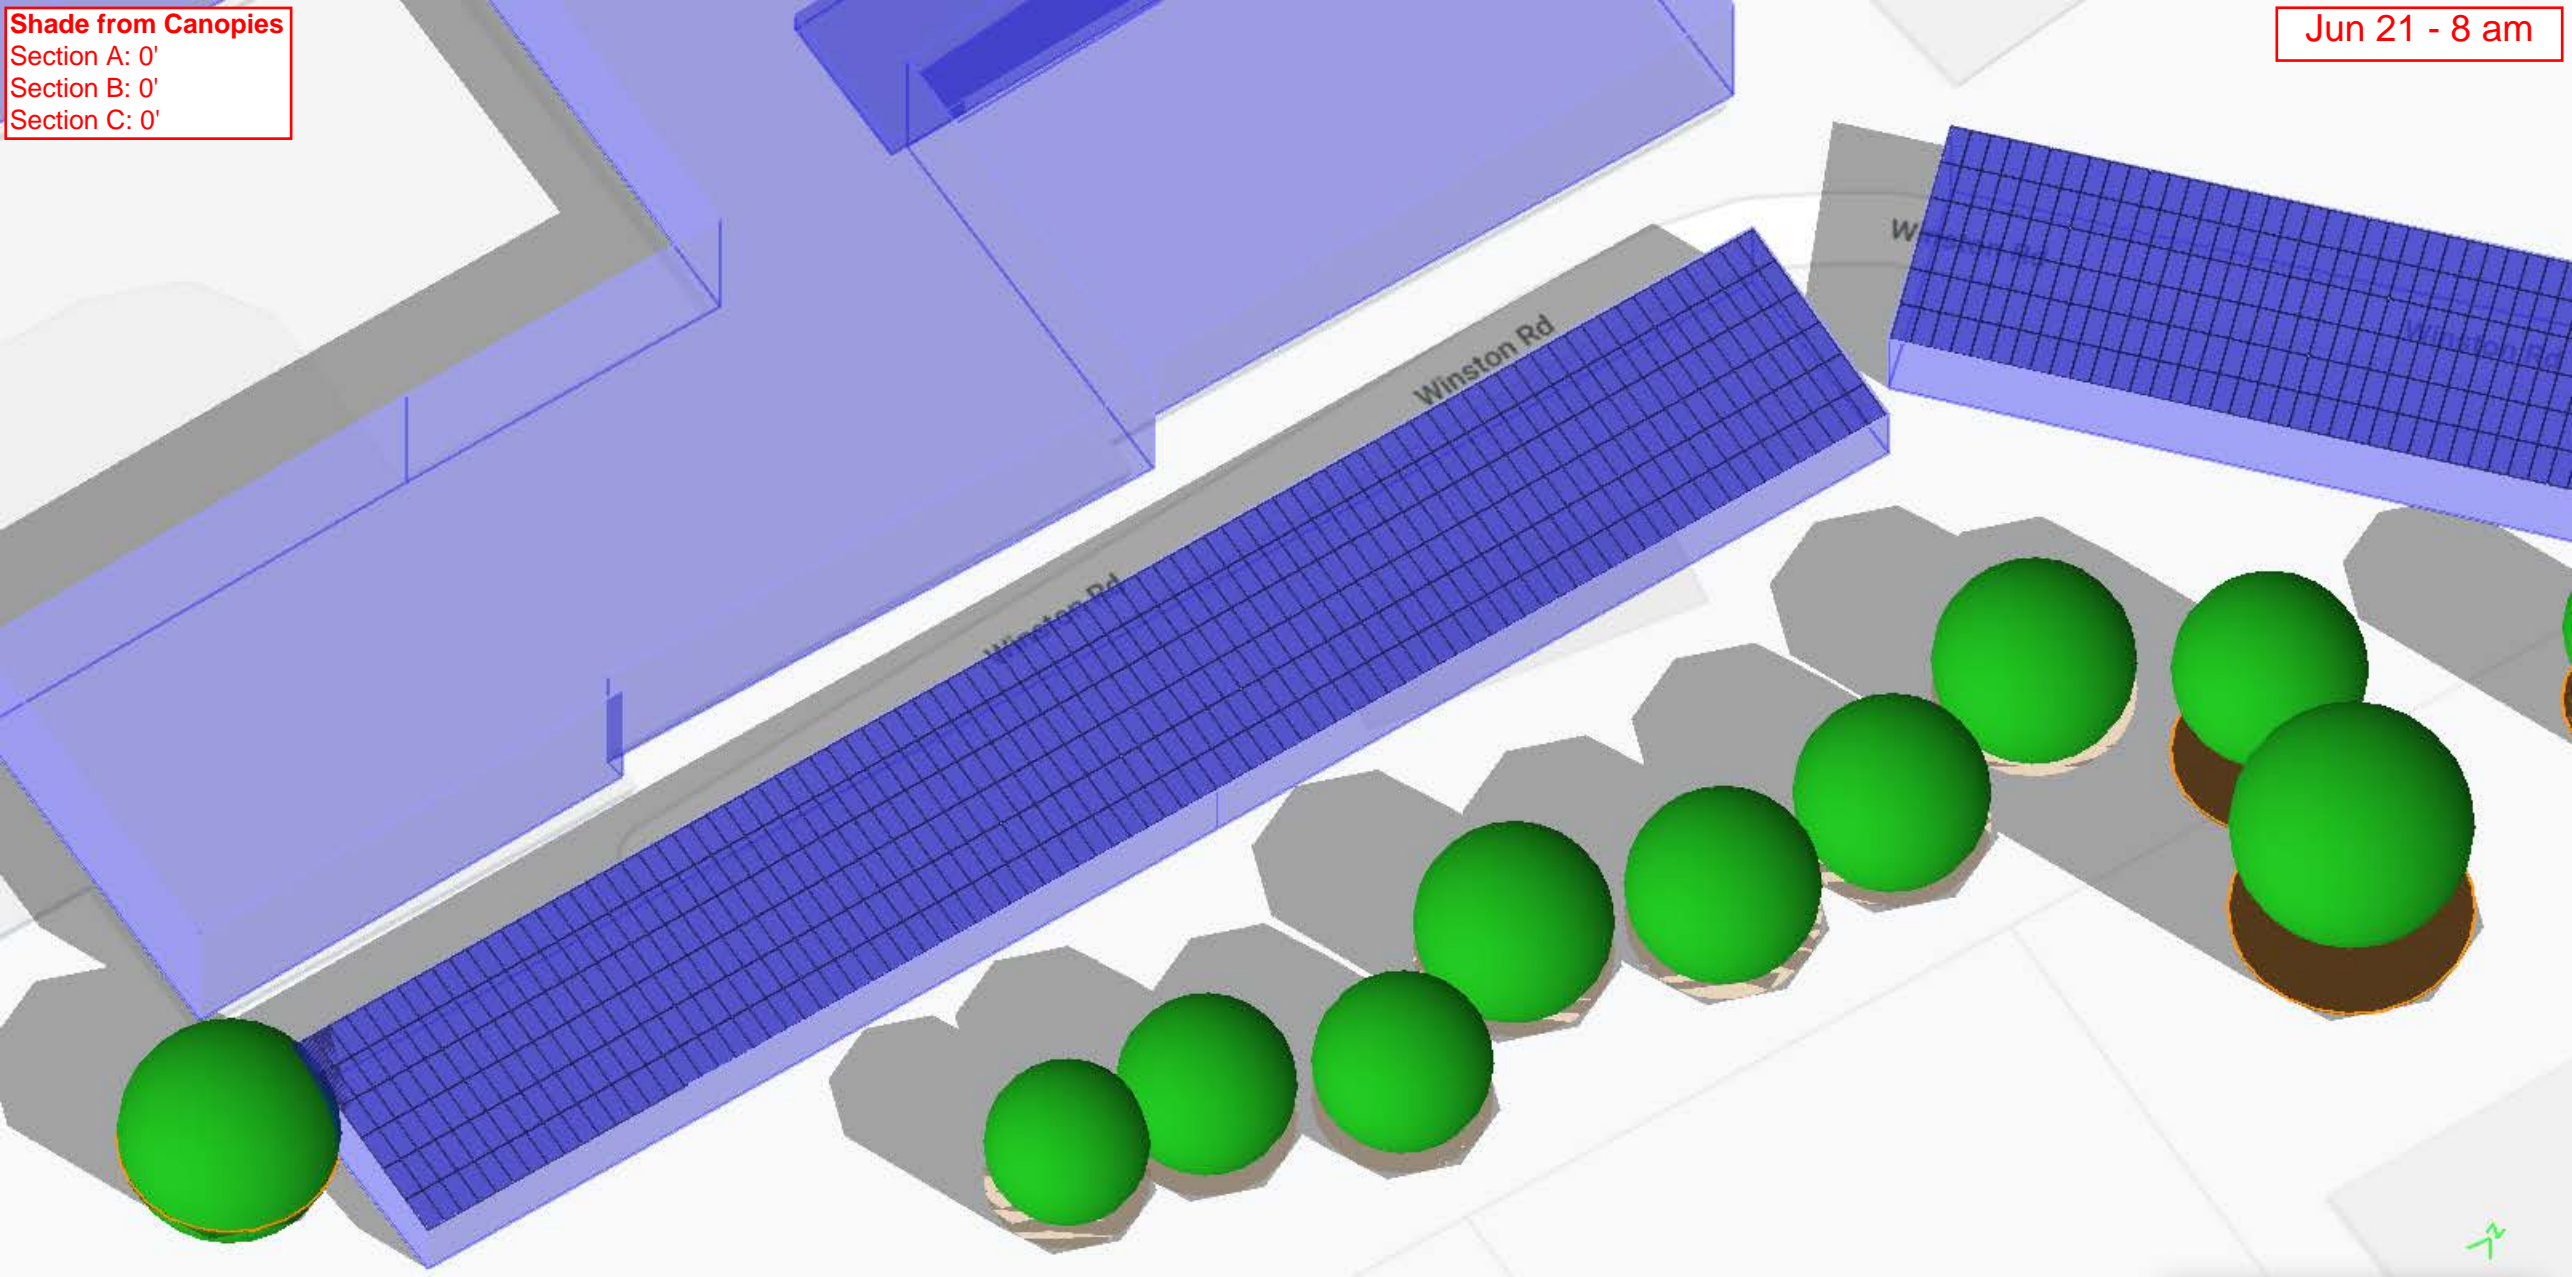

Height: 10.3 Feet

Height: 15.1 Feet

Section C

Height: 4.9 Feet

Height: 9.1 Feet

**Shade from Canopies**  
Section A: 6.5'  
Section B: 5'  
Section C: 2'  
*see key on pg bottom*

Mar 21 - 8 am

**Key:**  
Shade measurements on this and all following pages refer to the max height of the shade against the wall of each of the three sections of the building opposite canopies. From left to right in each image, these are Sections A, B, & C.

Mar 21 - 2 pm

**Shade from Canopies**  
Section A: 0'  
Section B: 0'  
Section C: 0'

Mar 21 - 4 pm

Shade from Canopies  
Section A: 0'  
Section B: 0'  
Section C: 0'

Jun 21 - 8 am

Shade from Canopies  
Section A: 0'  
Section B: 0'  
Section C: 0'

Jun 21 - 10 am

Shade from Canopies  
Section A: 0'  
Section B: 0'  
Section C: 0'

Jun 21 - 12 pm

Shade from Canopies  
Section A: 0'  
Section B: 0'  
Section C: 0'

Jun 21 - 2 pm

Shade from Canopies  
Section A: 0'  
Section B: 0'  
Section C: 0'

Jun 21 - 4 pm

Shade from Canopies  
Section A: 5.5'  
Section B: 4'  
Section C: 1'

Sep 21 - 8 am

Shade from Canopies  
Section A: 0'  
Section B: 0'  
Section C: 0'

Sep 21 - 10 am

Shade from Canopies  
Section A: 0'  
Section B: 0'  
Section C: 0'