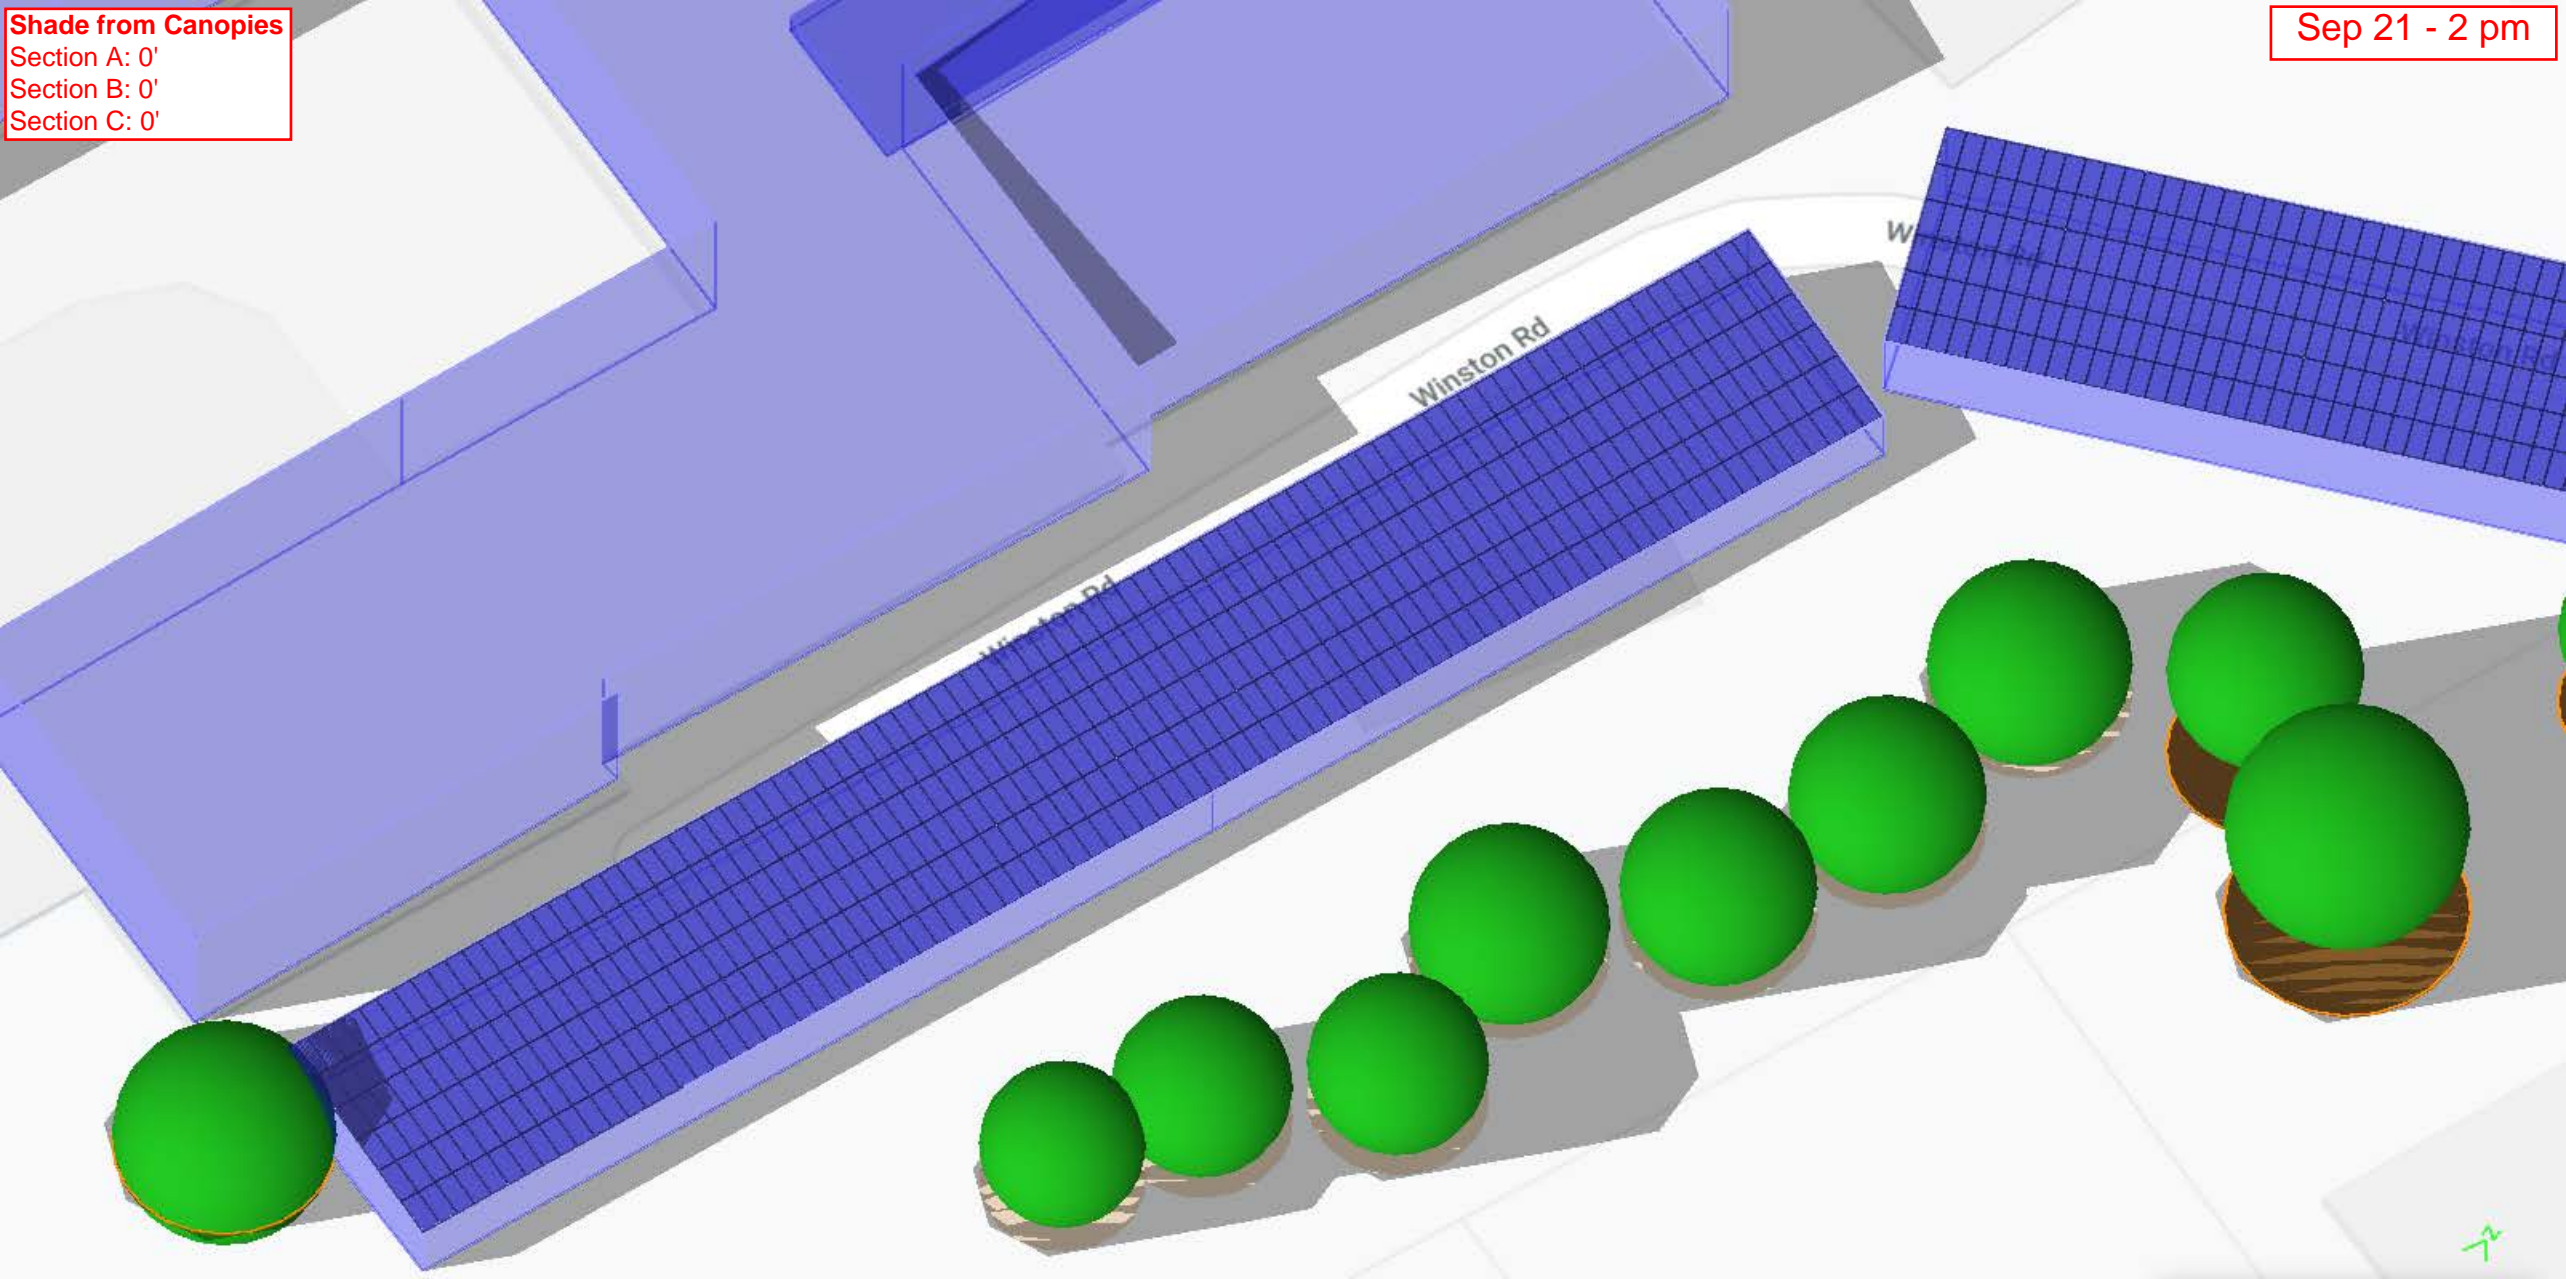

Height: 10.3 Feet

Height: 15.1 Feet

Section C

Height: 4.9 Feet

Height: 9.1 Feet

**Shade from Canopies**  
Section A: 6.5'  
Section B: 5'  
Section C: 2'  
*see key on pg bottom*

Mar 21 - 8 am

**Key:**  
Shade measurements on this and all following pages refer to the max height of the shade against the wall of each of the three sections of the building opposite canopies. From left to right in each image, these are Sections A, B, & C.

Jun 21 - 4 pm

Shade from Canopies  
Section A: 5.5'  
Section B: 4'  
Section C: 1'

Sep 21 - 8 am

Shade from Canopies  
Section A: 0'  
Section B: 0'  
Section C: 0'

Sep 21 - 10 am

Shade from Canopies  
Section A: 0'  
Section B: 0'  
Section C: 0'

Sep 21 - 12 pm

Shade from Canopies  
Section A: 0'  
Section B: 0'  
Section C: 0'

Sep 21 - 2 pm

**Shade from Canopies**  
Section A: 0'  
Section B: 0'  
Section C: 0'

Sep 21 - 4 pm

**Shade from Canopies**  
Section A: 14'  
Section B: 13'  
Section C: 12'

Dec 21 - 8 am

**Shade from Canopies**  
Section A: 5.5'  
Section B: 4'  
Section C: 1'

Dec 21 - 10 am

**Shade from Canopies**  
Section A: 0'  
Section B: 0'  
Section C: 0'

Dec 21 - 12 pm

**Shade from Canopies**  
Section A: 0'  
Section B: 0'  
Section C: 0'