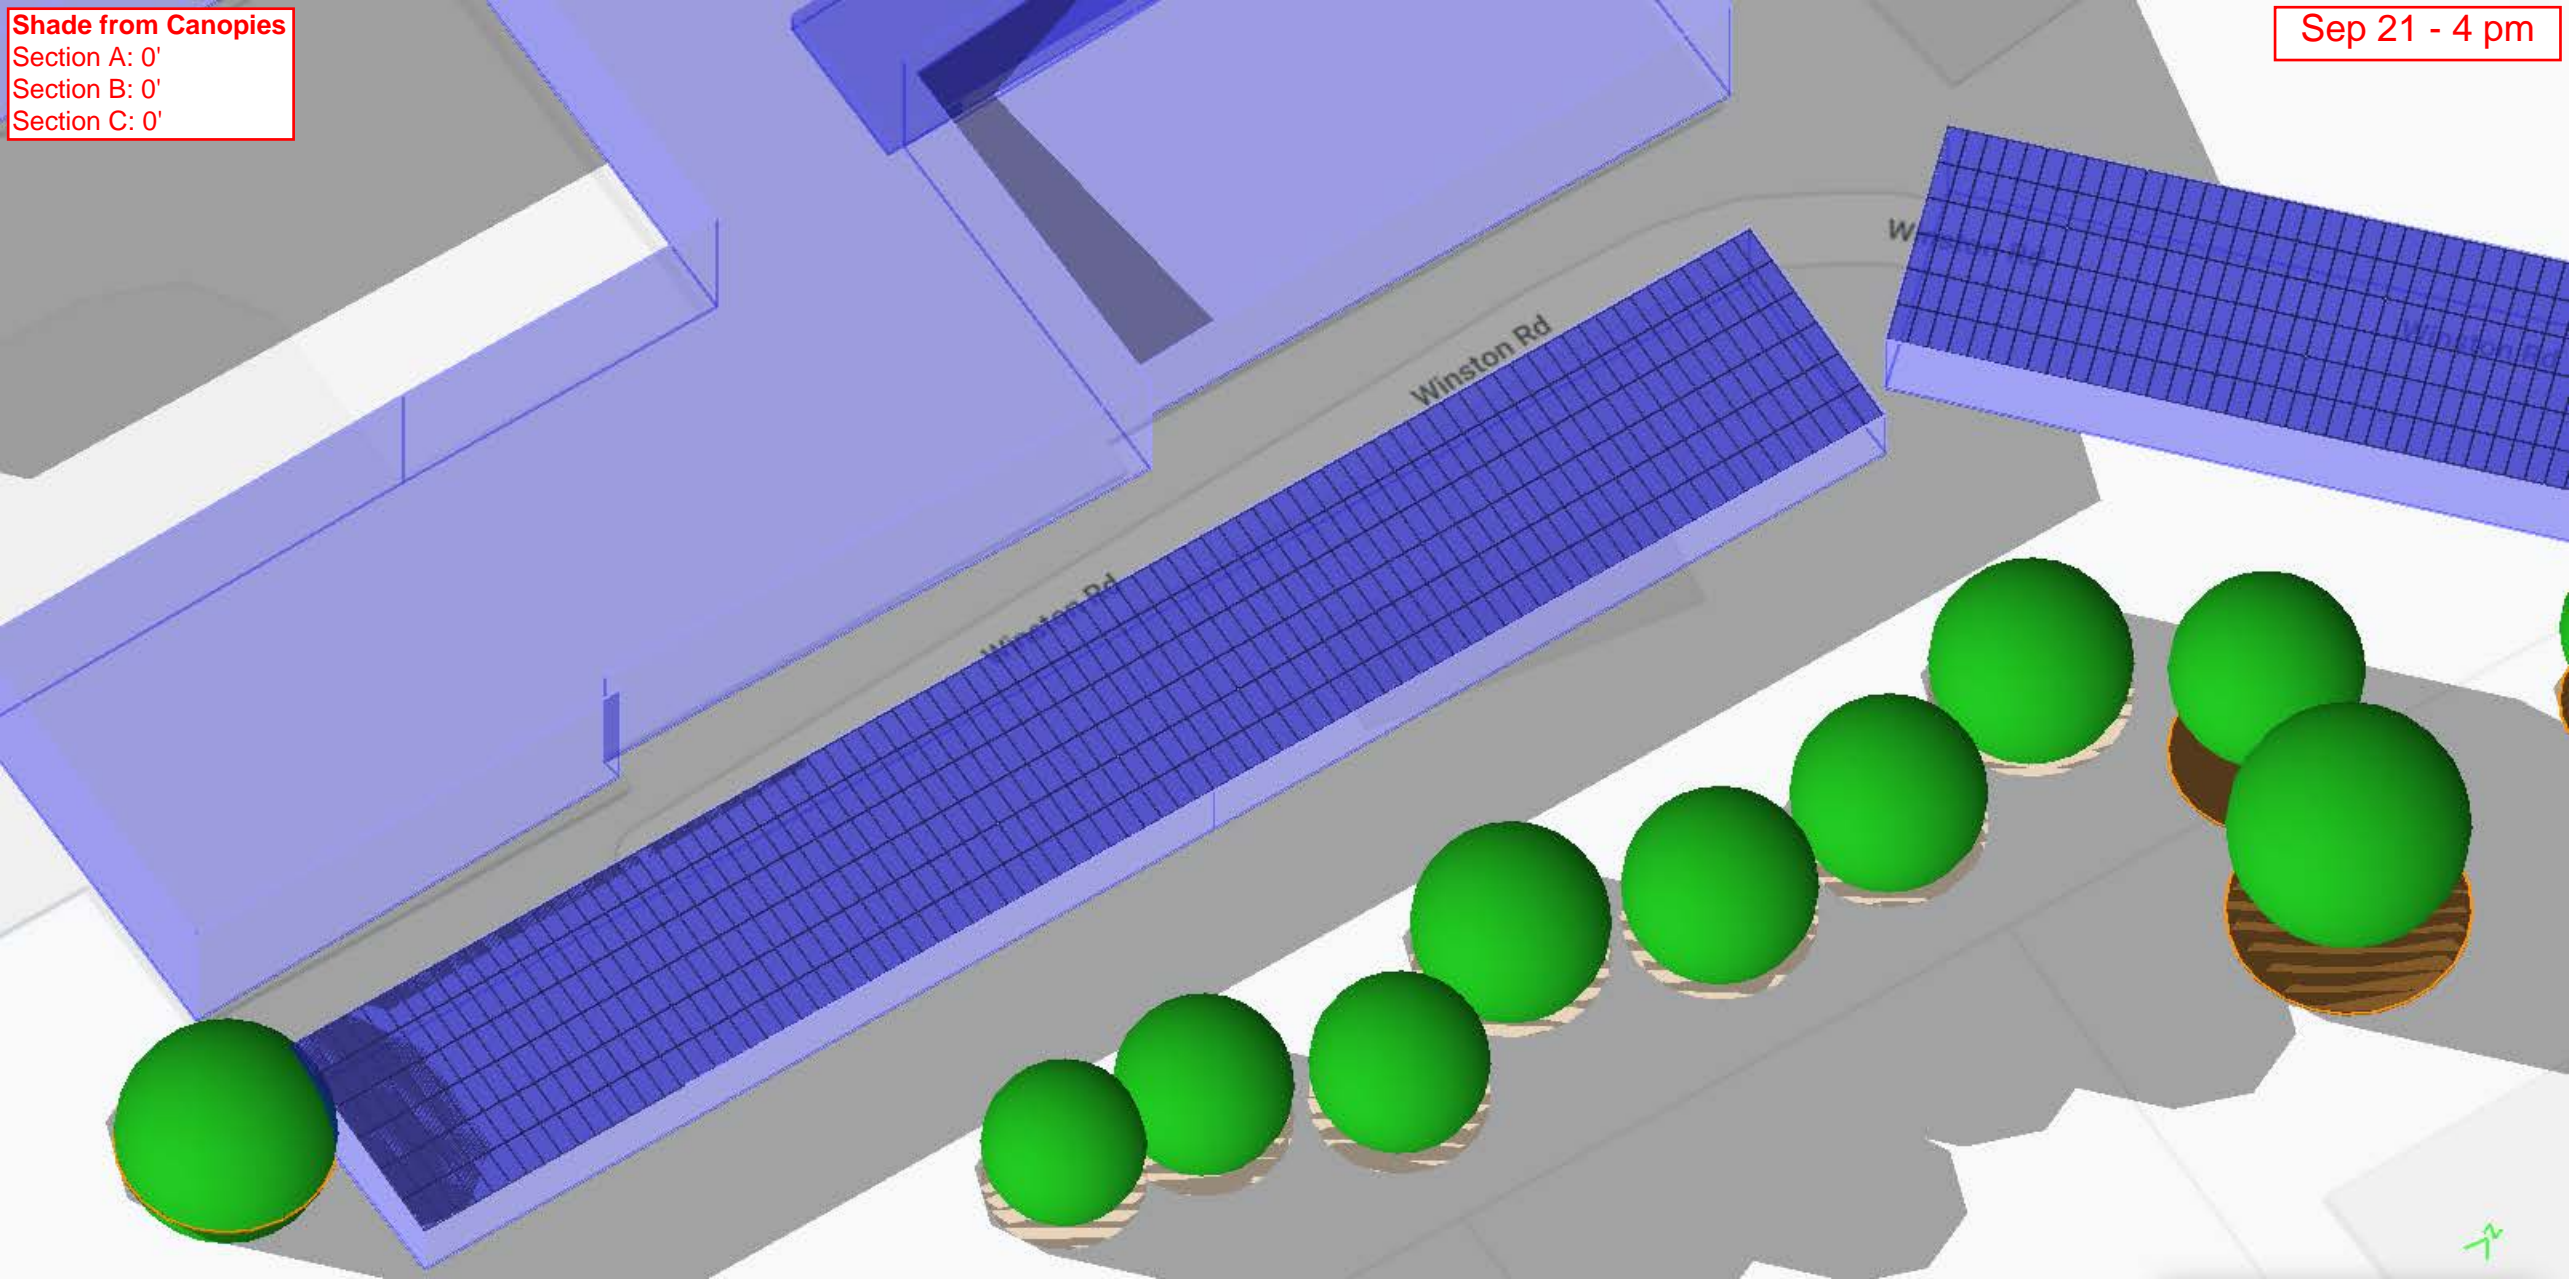

Height: 10.3 Feet

Height: 15.1 Feet

Section C

Height: 4.9 Feet

Height: 9.1 Feet

**Shade from Canopies**  
Section A: 6.5'  
Section B: 5'  
Section C: 2'  
*see key on pg bottom*

Mar 21 - 8 am

**Key:**  
Shade measurements on this and all following pages refer to the max height of the shade against the wall of each of the three sections of the building opposite canopies. From left to right in each image, these are Sections A, B, & C.

Sep 21 - 12 pm

Shade from Canopies  
Section A: 0'  
Section B: 0'  
Section C: 0'

Sep 21 - 2 pm

**Shade from Canopies**  
Section A: 0'  
Section B: 0'  
Section C: 0'

Sep 21 - 4 pm

**Shade from Canopies**  
Section A: 14'  
Section B: 13'  
Section C: 12'

Dec 21 - 8 am

**Shade from Canopies**  
Section A: 5.5'  
Section B: 4'  
Section C: 1'

Dec 21 - 10 am

**Shade from Canopies**  
Section A: 0'  
Section B: 0'  
Section C: 0'

Dec 21 - 12 pm

**Shade from Canopies**  
Section A: 0'  
Section B: 0'  
Section C: 0'

Dec 21 - 2 pm

**Shade from Canopies**  
Section A: 0'  
Section B: 0'  
Section C: 0'

Dec 21 - 4 pm