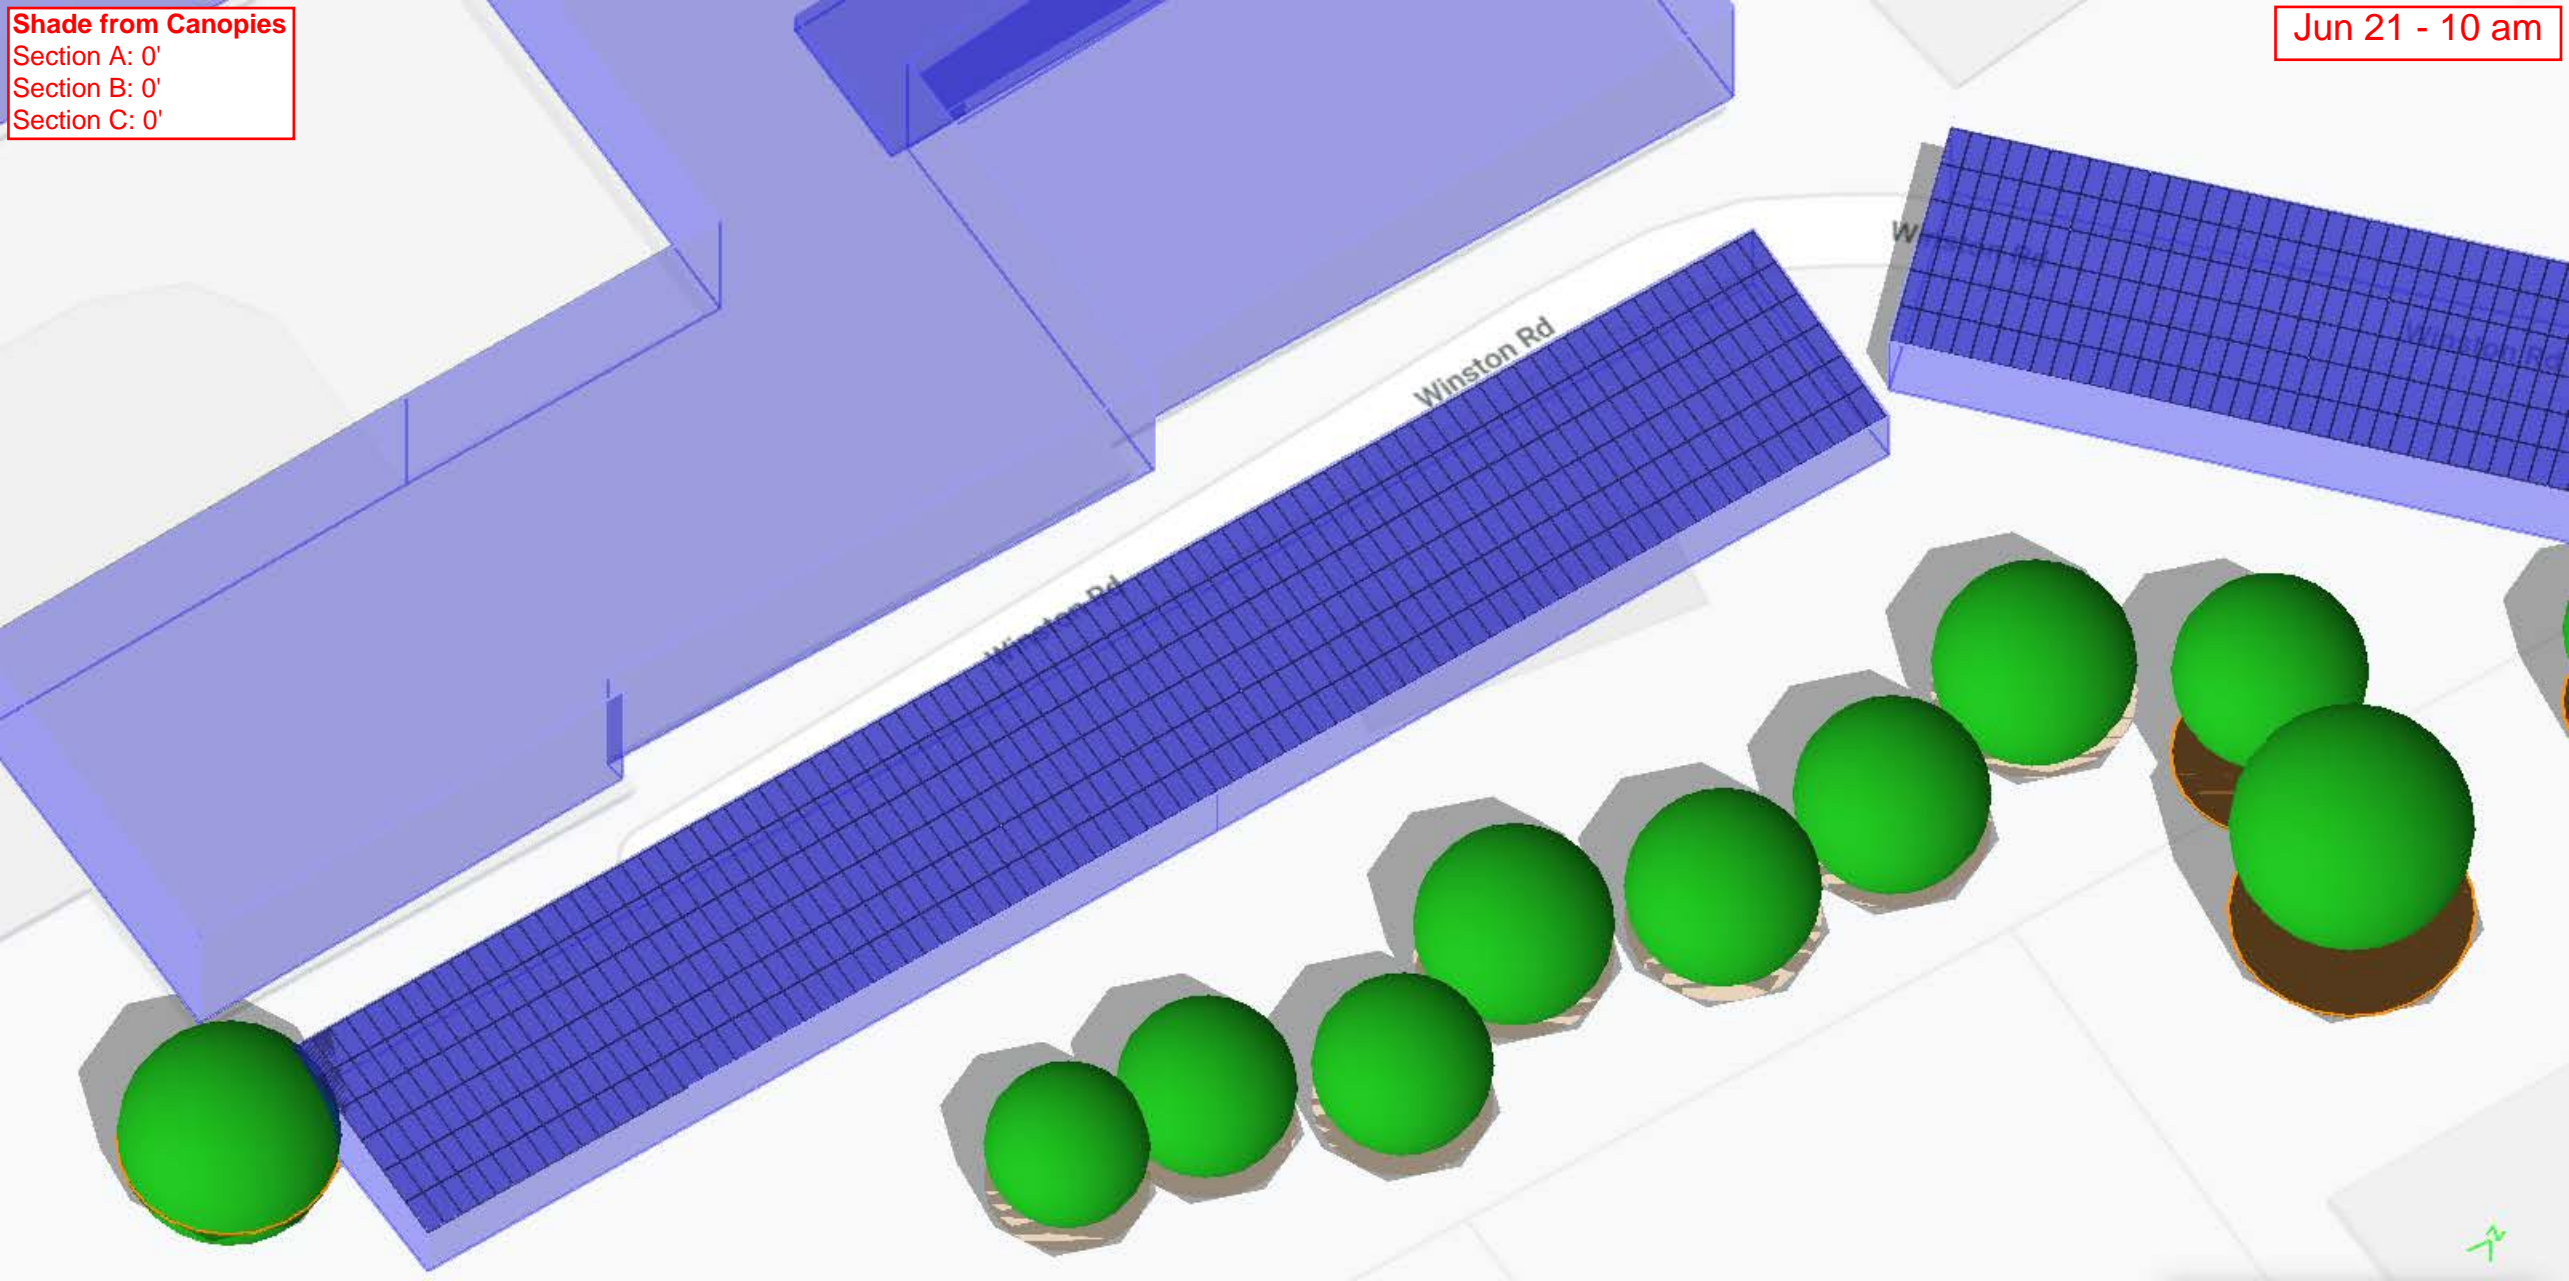

Height: 10.3 Feet

Height: 15.1 Feet

Section C

Height: 4.9 Feet

Height: 9.1 Feet

**Shade from Canopies**  
Section A: 6.5'  
Section B: 5'  
Section C: 2'  
*see key on pg bottom*

Mar 21 - 8 am

**Key:**  
Shade measurements on this and all following pages refer to the max height of the shade against the wall of each of the three sections of the building opposite canopies. From left to right in each image, these are Sections A, B, & C.

Mar 21 - 2 pm

**Shade from Canopies**  
Section A: 0'  
Section B: 0'  
Section C: 0'

Mar 21 - 4 pm

Shade from Canopies  
Section A: 0'  
Section B: 0'  
Section C: 0'

Jun 21 - 8 am

Shade from Canopies  
Section A: 0'  
Section B: 0'  
Section C: 0'

Jun 21 - 10 am

Shade from Canopies  
Section A: 0'  
Section B: 0'  
Section C: 0'

Jun 21 - 12 pm

Shade from Canopies  
Section A: 0'  
Section B: 0'  
Section C: 0'

Jun 21 - 2 pm

Shade from Canopies  
Section A: 0'  
Section B: 0'  
Section C: 0'

Jun 21 - 4 pm

Shade from Canopies  
Section A: 5.5'  
Section B: 4'  
Section C: 1'

Sep 21 - 8 am

Shade from Canopies  
Section A: 0'  
Section B: 0'  
Section C: 0'

Sep 21 - 10 am

Shade from Canopies  
Section A: 0'  
Section B: 0'  
Section C: 0'