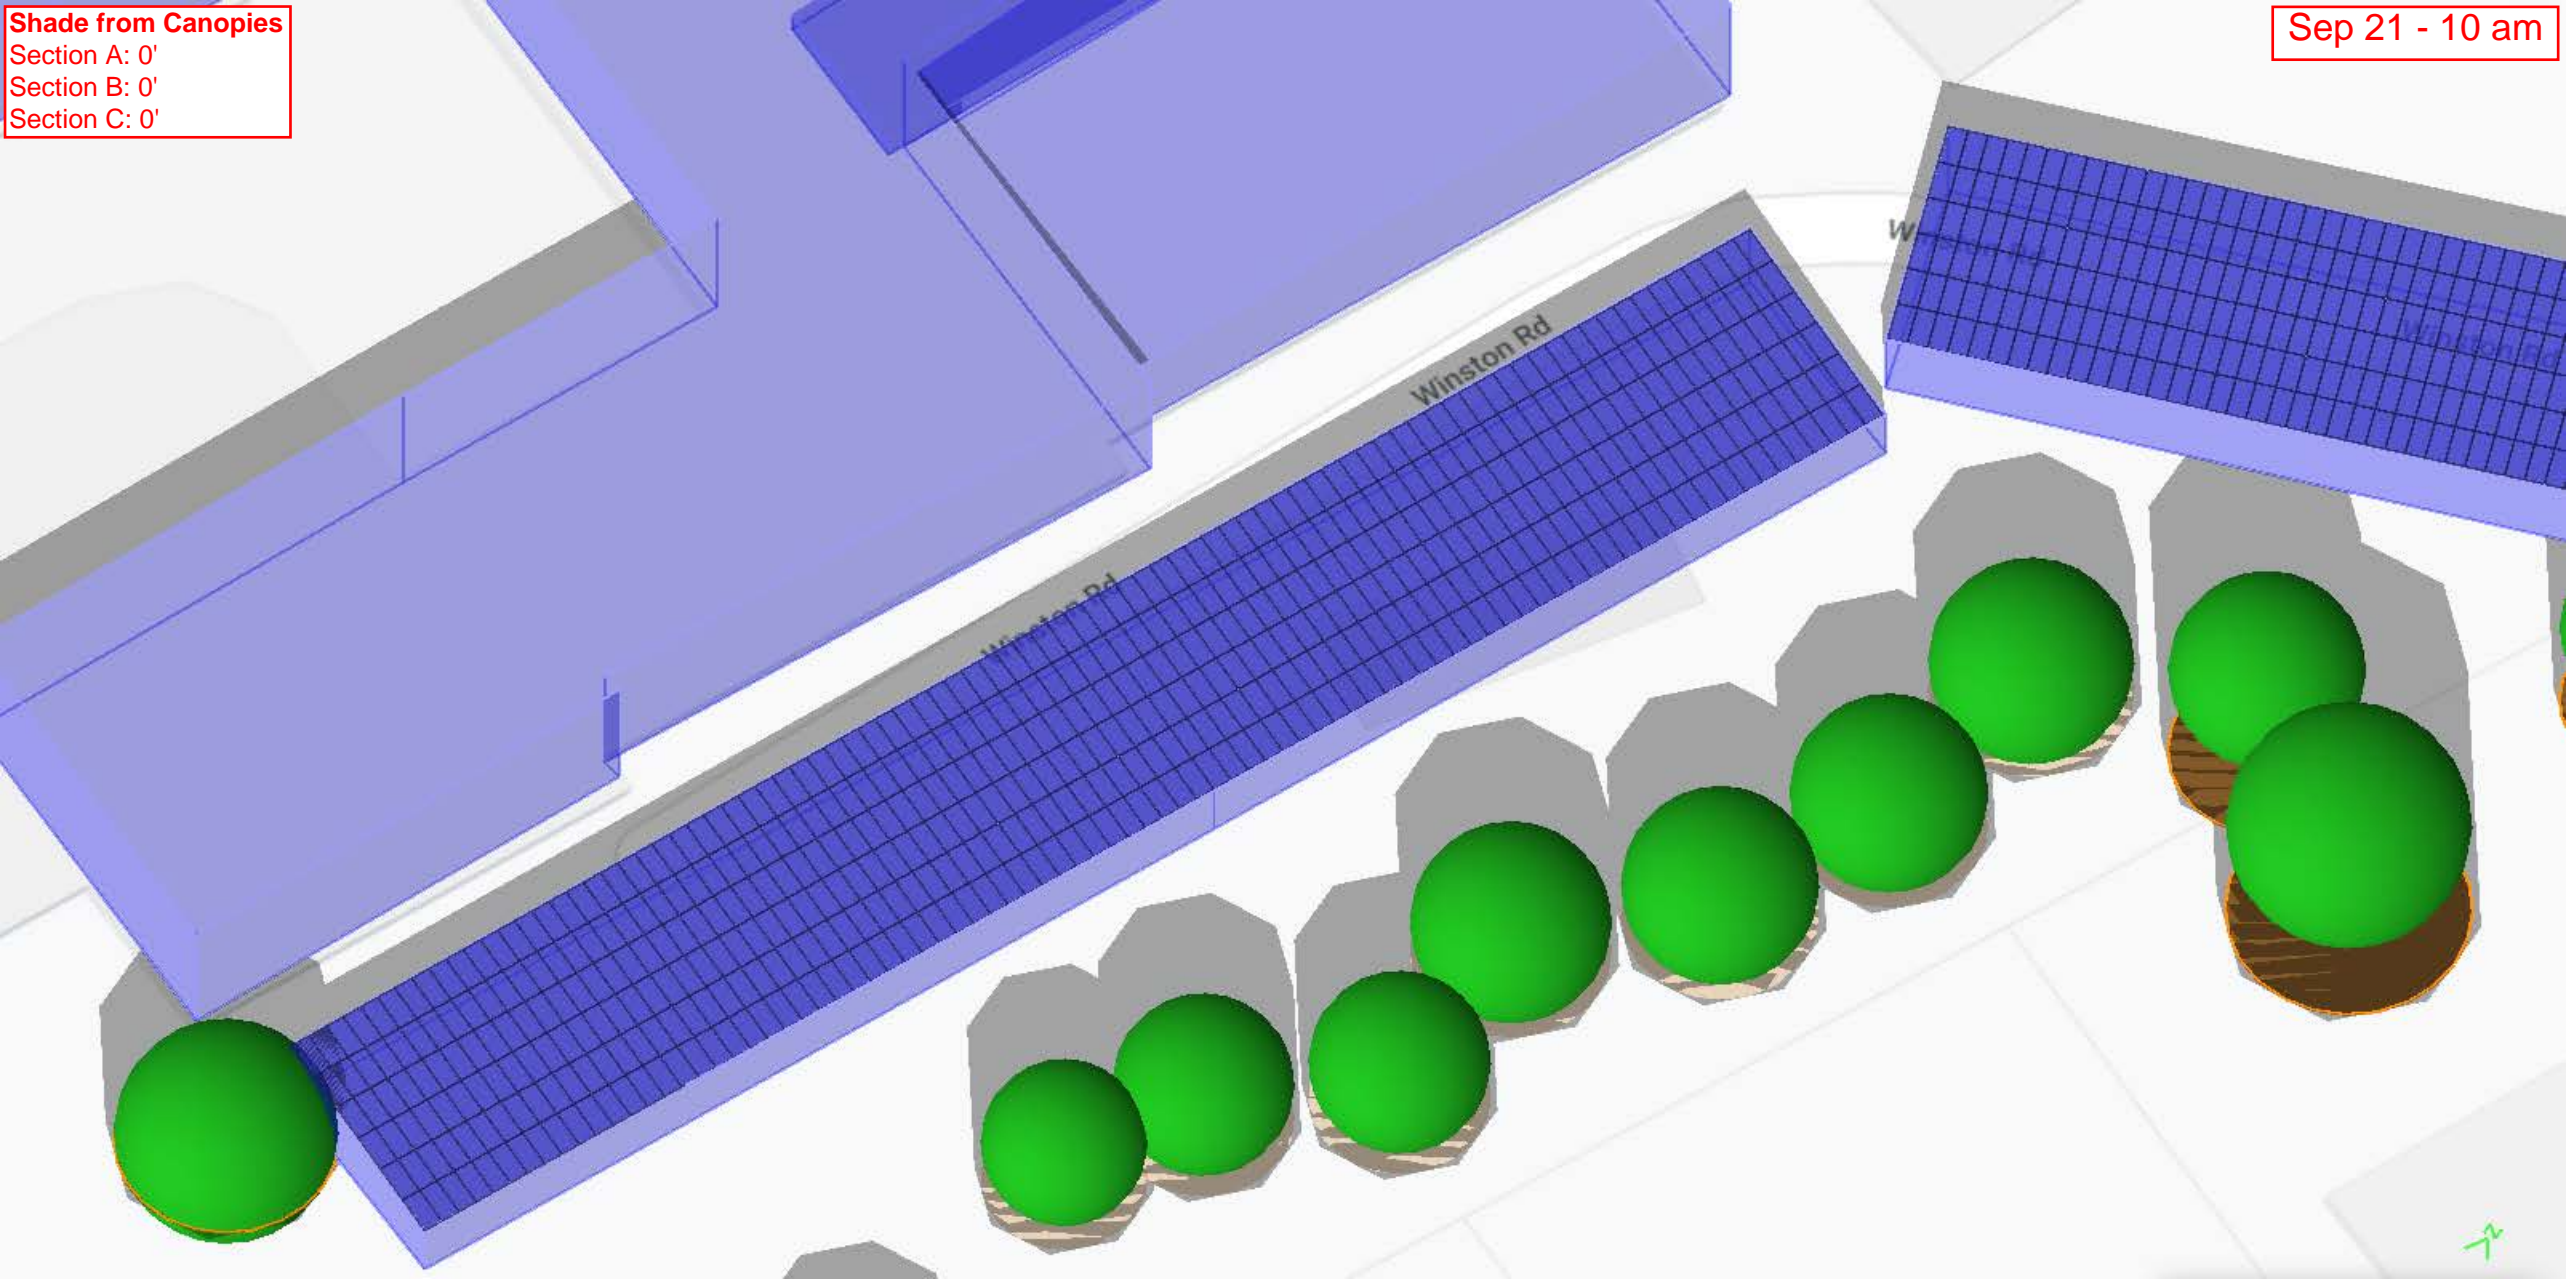

Height: 10.3 Feet

Height: 15.1 Feet

Section C

Height: 4.9 Feet

Height: 9.1 Feet

**Shade from Canopies**  
Section A: 6.5'  
Section B: 5'  
Section C: 2'  
*see key on pg bottom*

Mar 21 - 8 am

**Key:**  
Shade measurements on this and all following pages refer to the max height of the shade against the wall of each of the three sections of the building opposite canopies. From left to right in each image, these are Sections A, B, & C.

Jun 21 - 4 pm

Shade from Canopies  
Section A: 5.5'  
Section B: 4'  
Section C: 1'

Sep 21 - 8 am

Shade from Canopies  
Section A: 0'  
Section B: 0'  
Section C: 0'

Sep 21 - 10 am

Shade from Canopies  
Section A: 0'  
Section B: 0'  
Section C: 0'

Sep 21 - 12 pm

Shade from Canopies  
Section A: 0'  
Section B: 0'  
Section C: 0'

Sep 21 - 2 pm

**Shade from Canopies**  
Section A: 0'  
Section B: 0'  
Section C: 0'

Sep 21 - 4 pm

**Shade from Canopies**  
Section A: 14'  
Section B: 13'  
Section C: 12'

Dec 21 - 8 am

**Shade from Canopies**  
Section A: 5.5'  
Section B: 4'  
Section C: 1'

Dec 21 - 10 am

**Shade from Canopies**  
Section A: 0'  
Section B: 0'  
Section C: 0'

Dec 21 - 12 pm

**Shade from Canopies**  
Section A: 0'  
Section B: 0'  
Section C: 0'