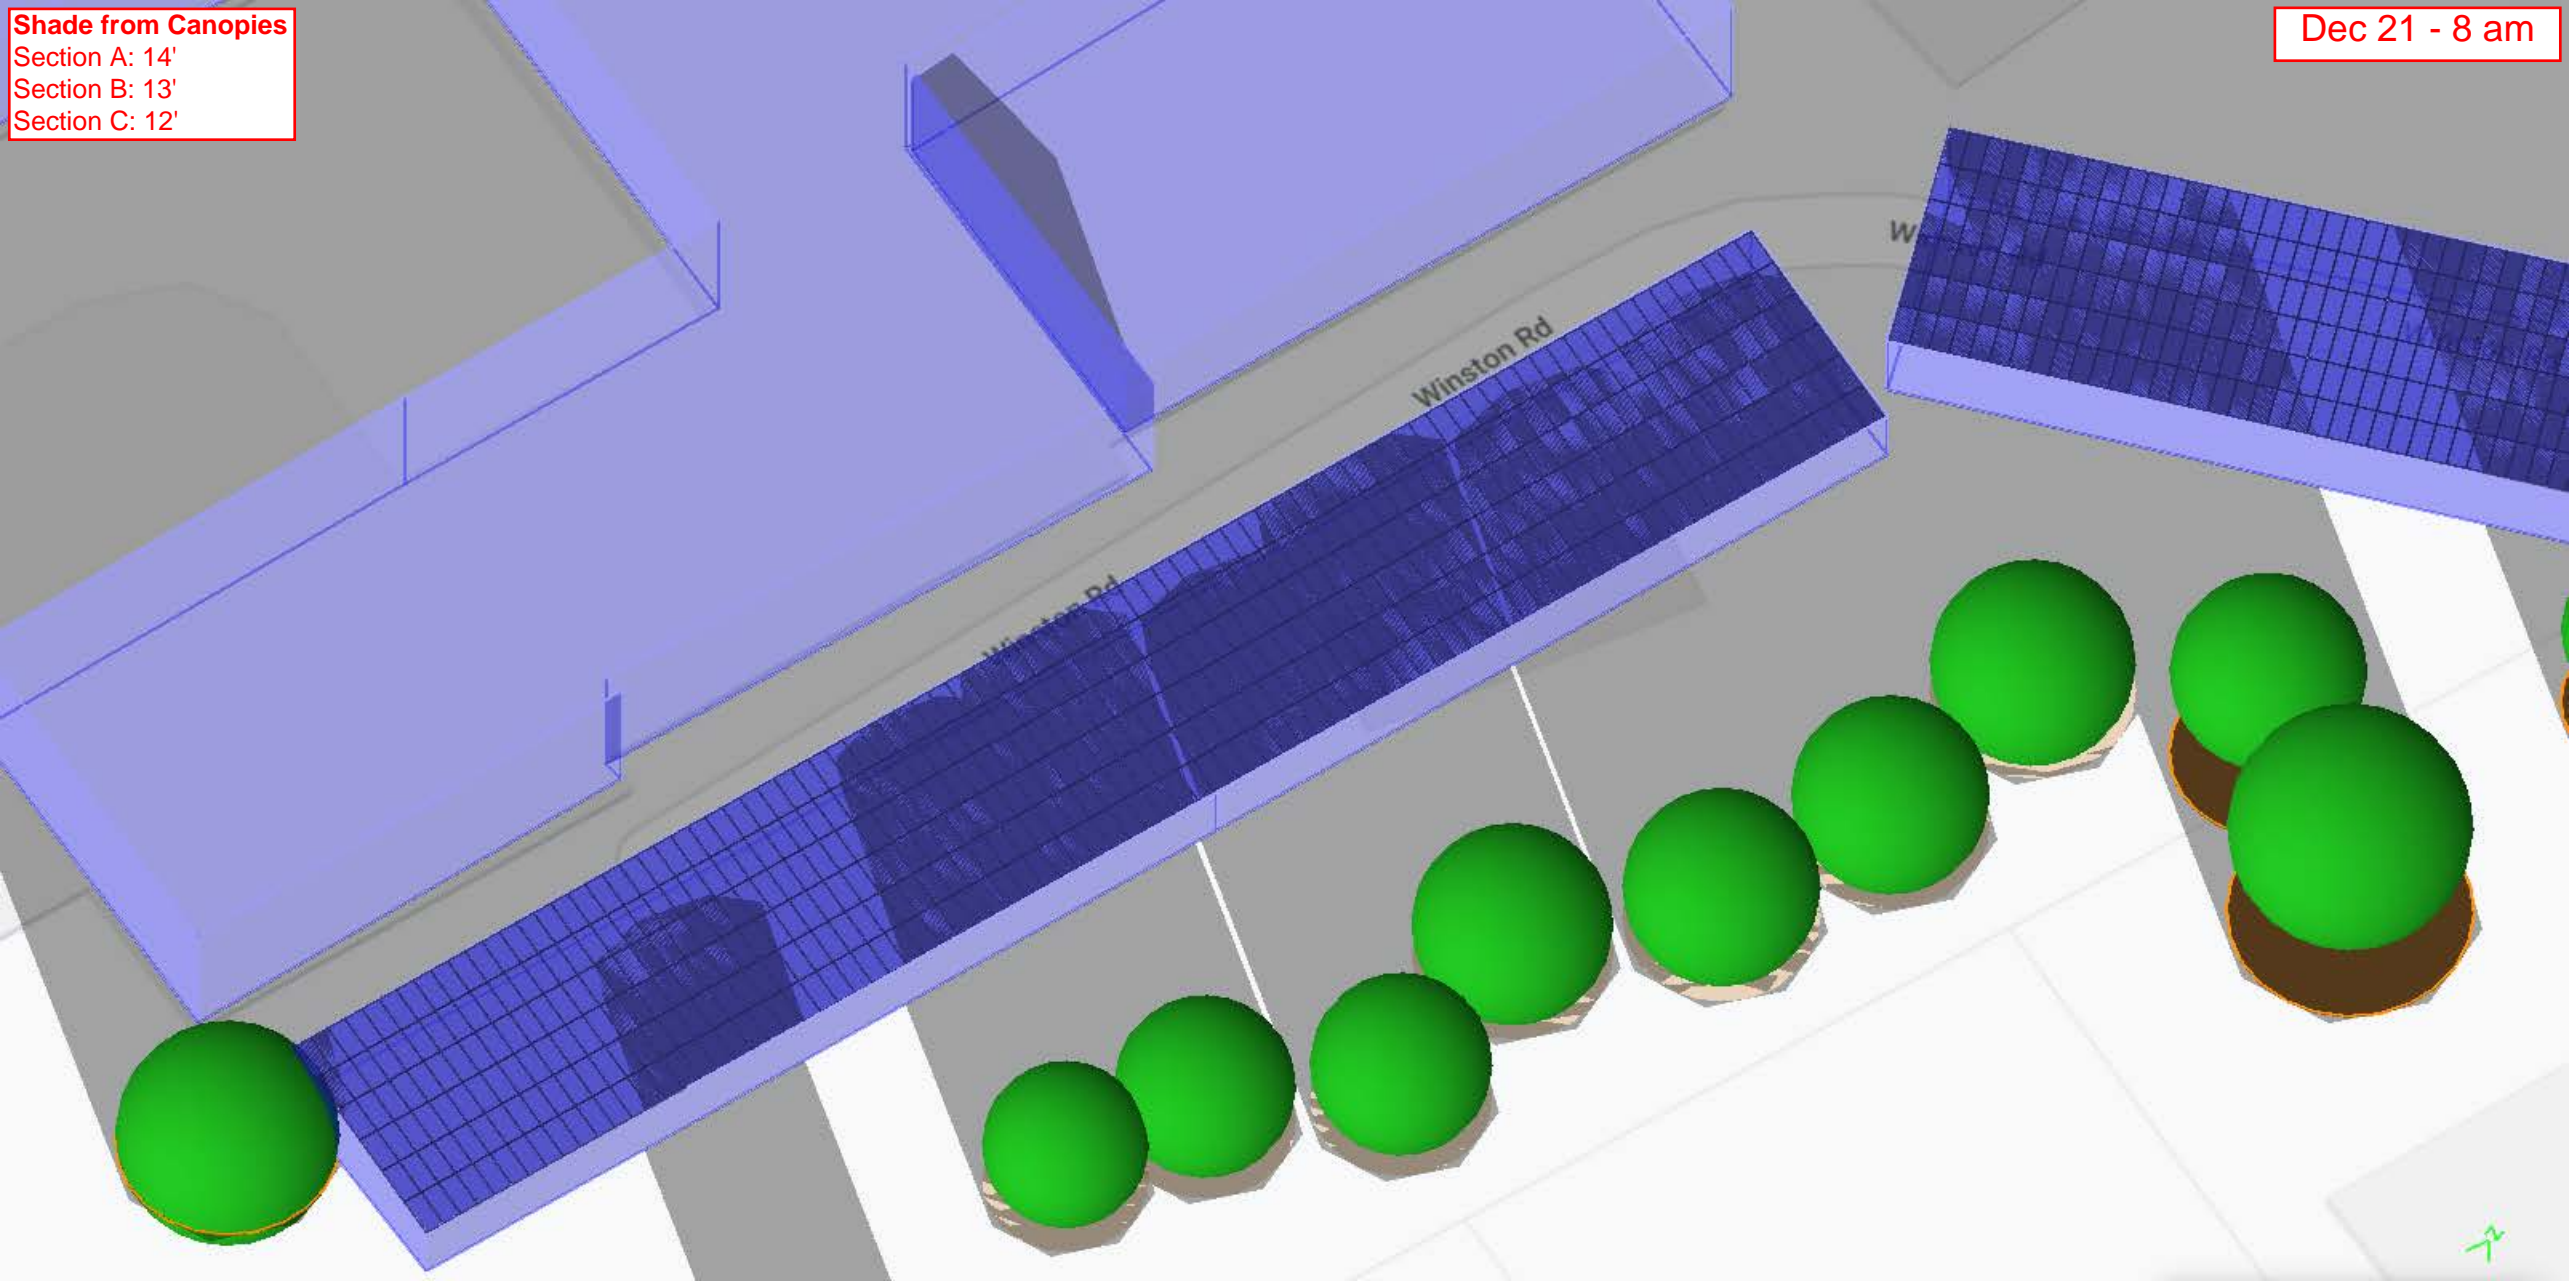

Height: 10.3 Feet

Height: 15.1 Feet

Section C

Height: 4.9 Feet

Height: 9.1 Feet

**Shade from Canopies**  
Section A: 6.5'  
Section B: 5'  
Section C: 2'  
*see key on pg bottom*

Mar 21 - 8 am

**Key:**  
Shade measurements on this and all following pages refer to the max height of the shade against the wall of each of the three sections of the building opposite canopies. From left to right in each image, these are Sections A, B, & C.

Sep 21 - 12 pm

Shade from Canopies  
Section A: 0'  
Section B: 0'  
Section C: 0'

Sep 21 - 2 pm

**Shade from Canopies**  
Section A: 0'  
Section B: 0'  
Section C: 0'

Sep 21 - 4 pm

**Shade from Canopies**  
Section A: 14'  
Section B: 13'  
Section C: 12'

Dec 21 - 8 am

**Shade from Canopies**  
Section A: 5.5'  
Section B: 4'  
Section C: 1'

Dec 21 - 10 am

**Shade from Canopies**  
Section A: 0'  
Section B: 0'  
Section C: 0'

Dec 21 - 12 pm

**Shade from Canopies**  
Section A: 0'  
Section B: 0'  
Section C: 0'

Dec 21 - 2 pm

**Shade from Canopies**  
Section A: 0'  
Section B: 0'  
Section C: 0'

Dec 21 - 4 pm