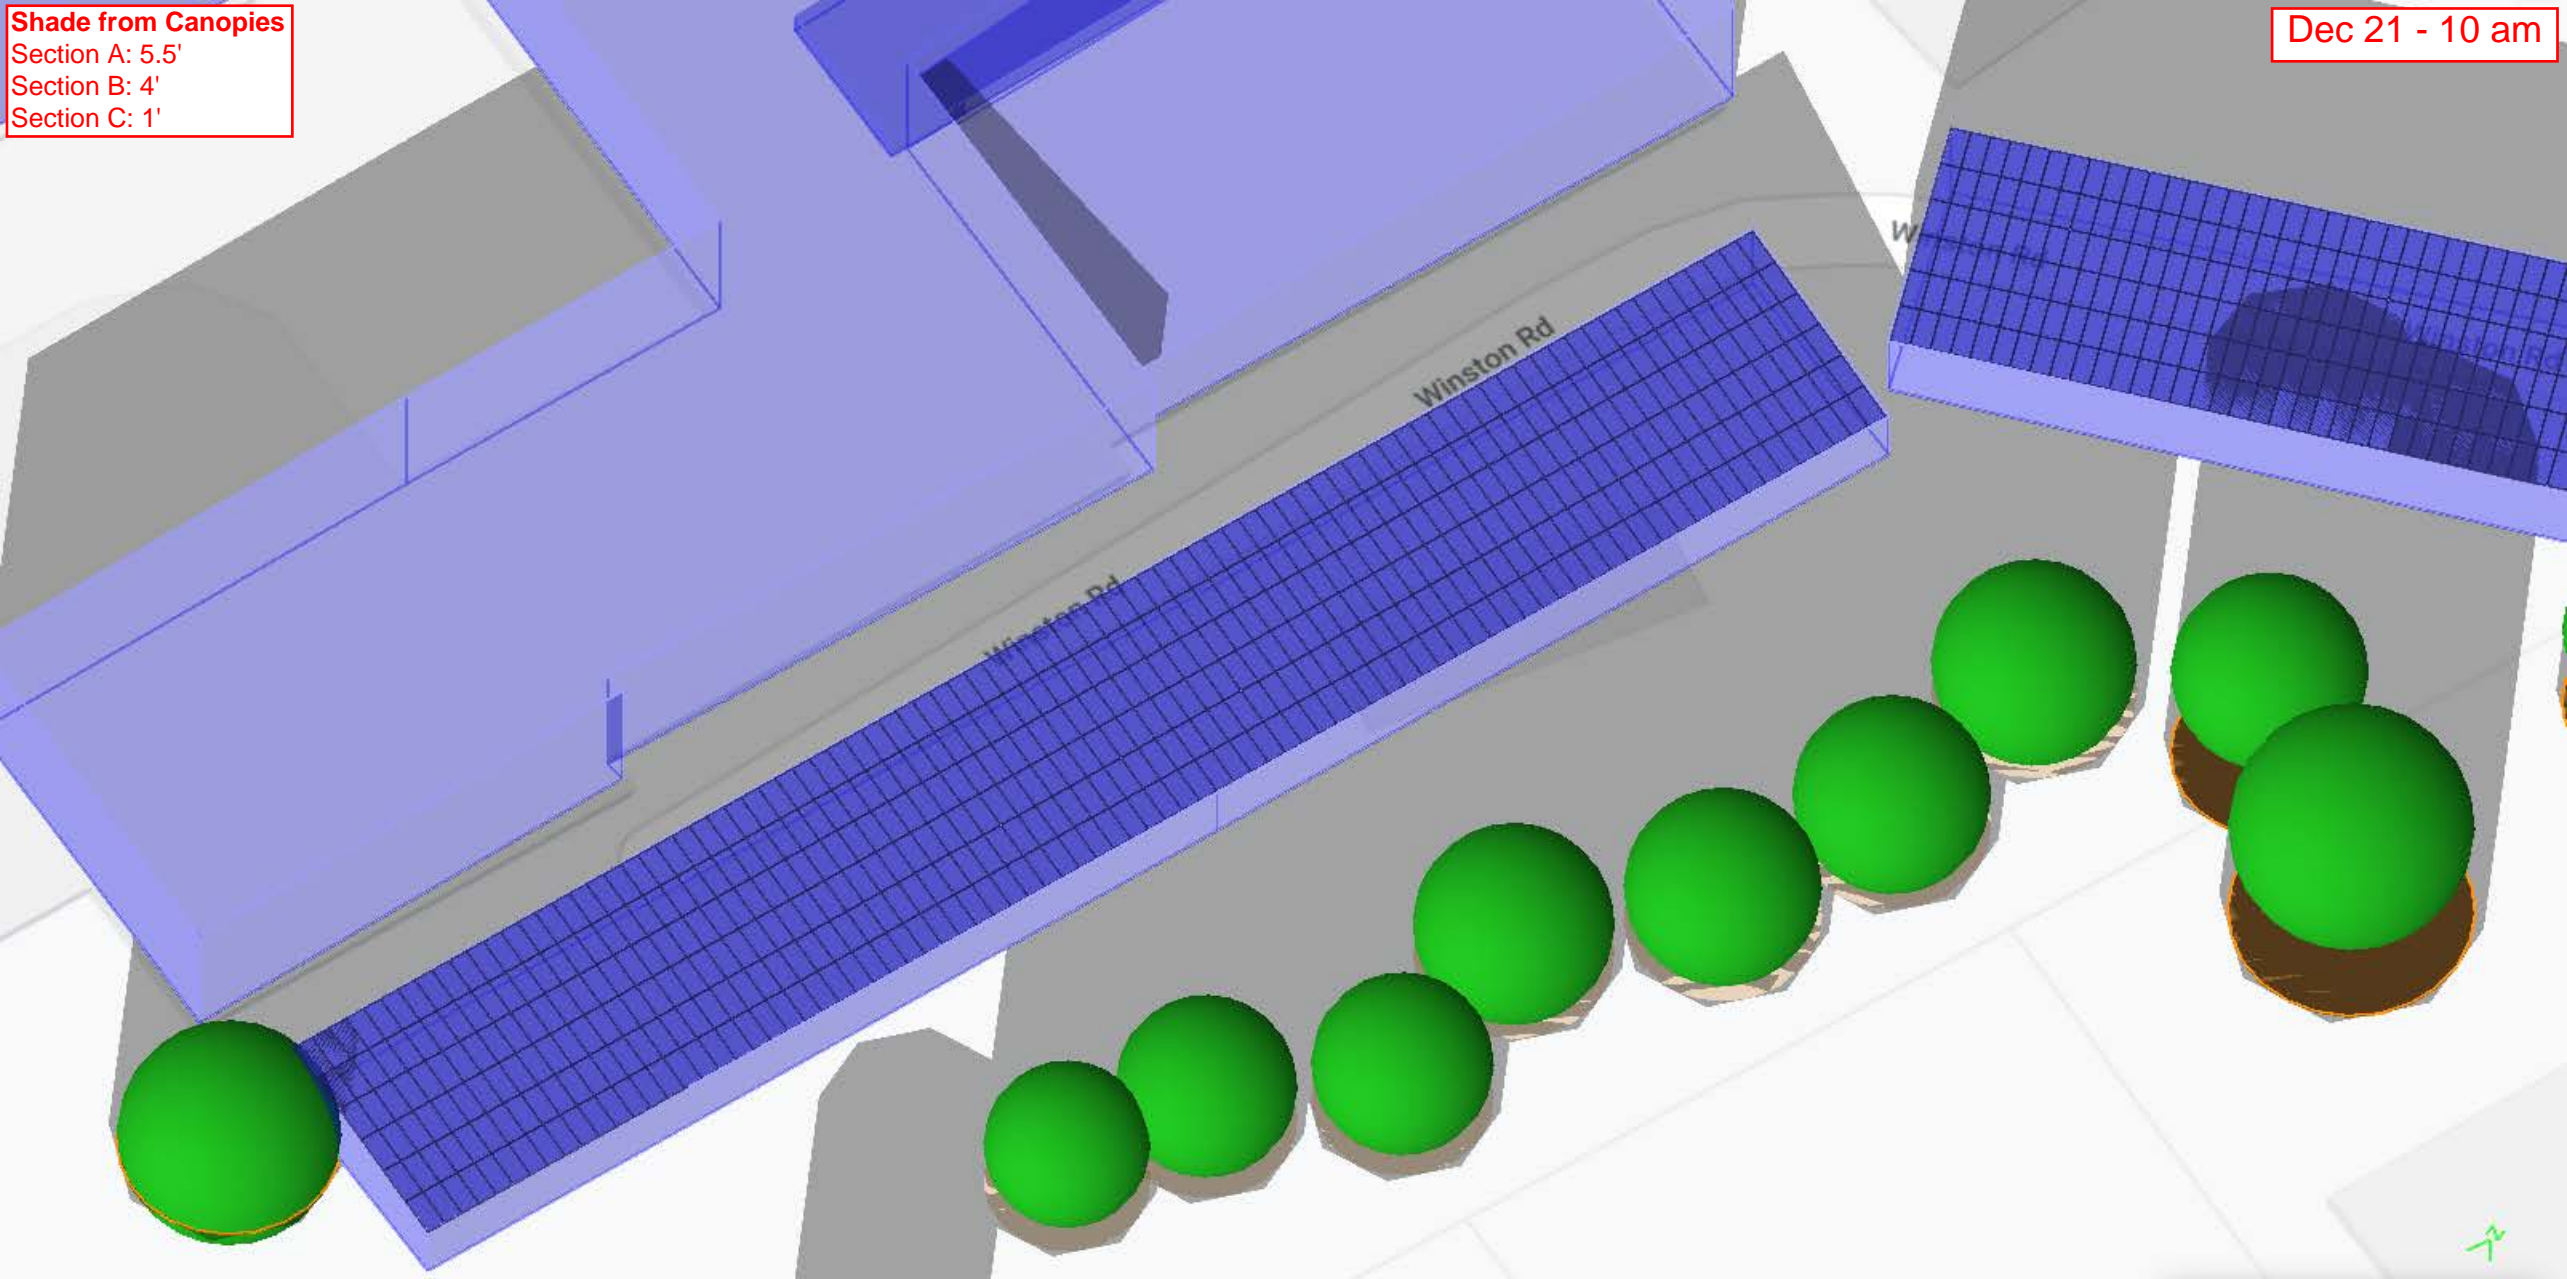

Height: 10.3 Feet

Height: 15.1 Feet

Section C

Height: 4.9 Feet

Height: 9.1 Feet

**Shade from Canopies**  
Section A: 6.5'  
Section B: 5'  
Section C: 2'  
*see key on pg bottom*

Mar 21 - 8 am

**Key:**  
Shade measurements on this and all following pages refer to the max height of the shade against the wall of each of the three sections of the building opposite canopies. From left to right in each image, these are Sections A, B, & C.

Sep 21 - 12 pm

Shade from Canopies  
Section A: 0'  
Section B: 0'  
Section C: 0'

Sep 21 - 2 pm

**Shade from Canopies**  
Section A: 0'  
Section B: 0'  
Section C: 0'

Sep 21 - 4 pm

**Shade from Canopies**  
Section A: 14'  
Section B: 13'  
Section C: 12'

Dec 21 - 8 am

**Shade from Canopies**  
Section A: 5.5'  
Section B: 4'  
Section C: 1'

Dec 21 - 10 am

**Shade from Canopies**  
Section A: 0'  
Section B: 0'  
Section C: 0'

Dec 21 - 12 pm

**Shade from Canopies**  
Section A: 0'  
Section B: 0'  
Section C: 0'

Dec 21 - 2 pm

**Shade from Canopies**  
Section A: 0'  
Section B: 0'  
Section C: 0'

Dec 21 - 4 pm