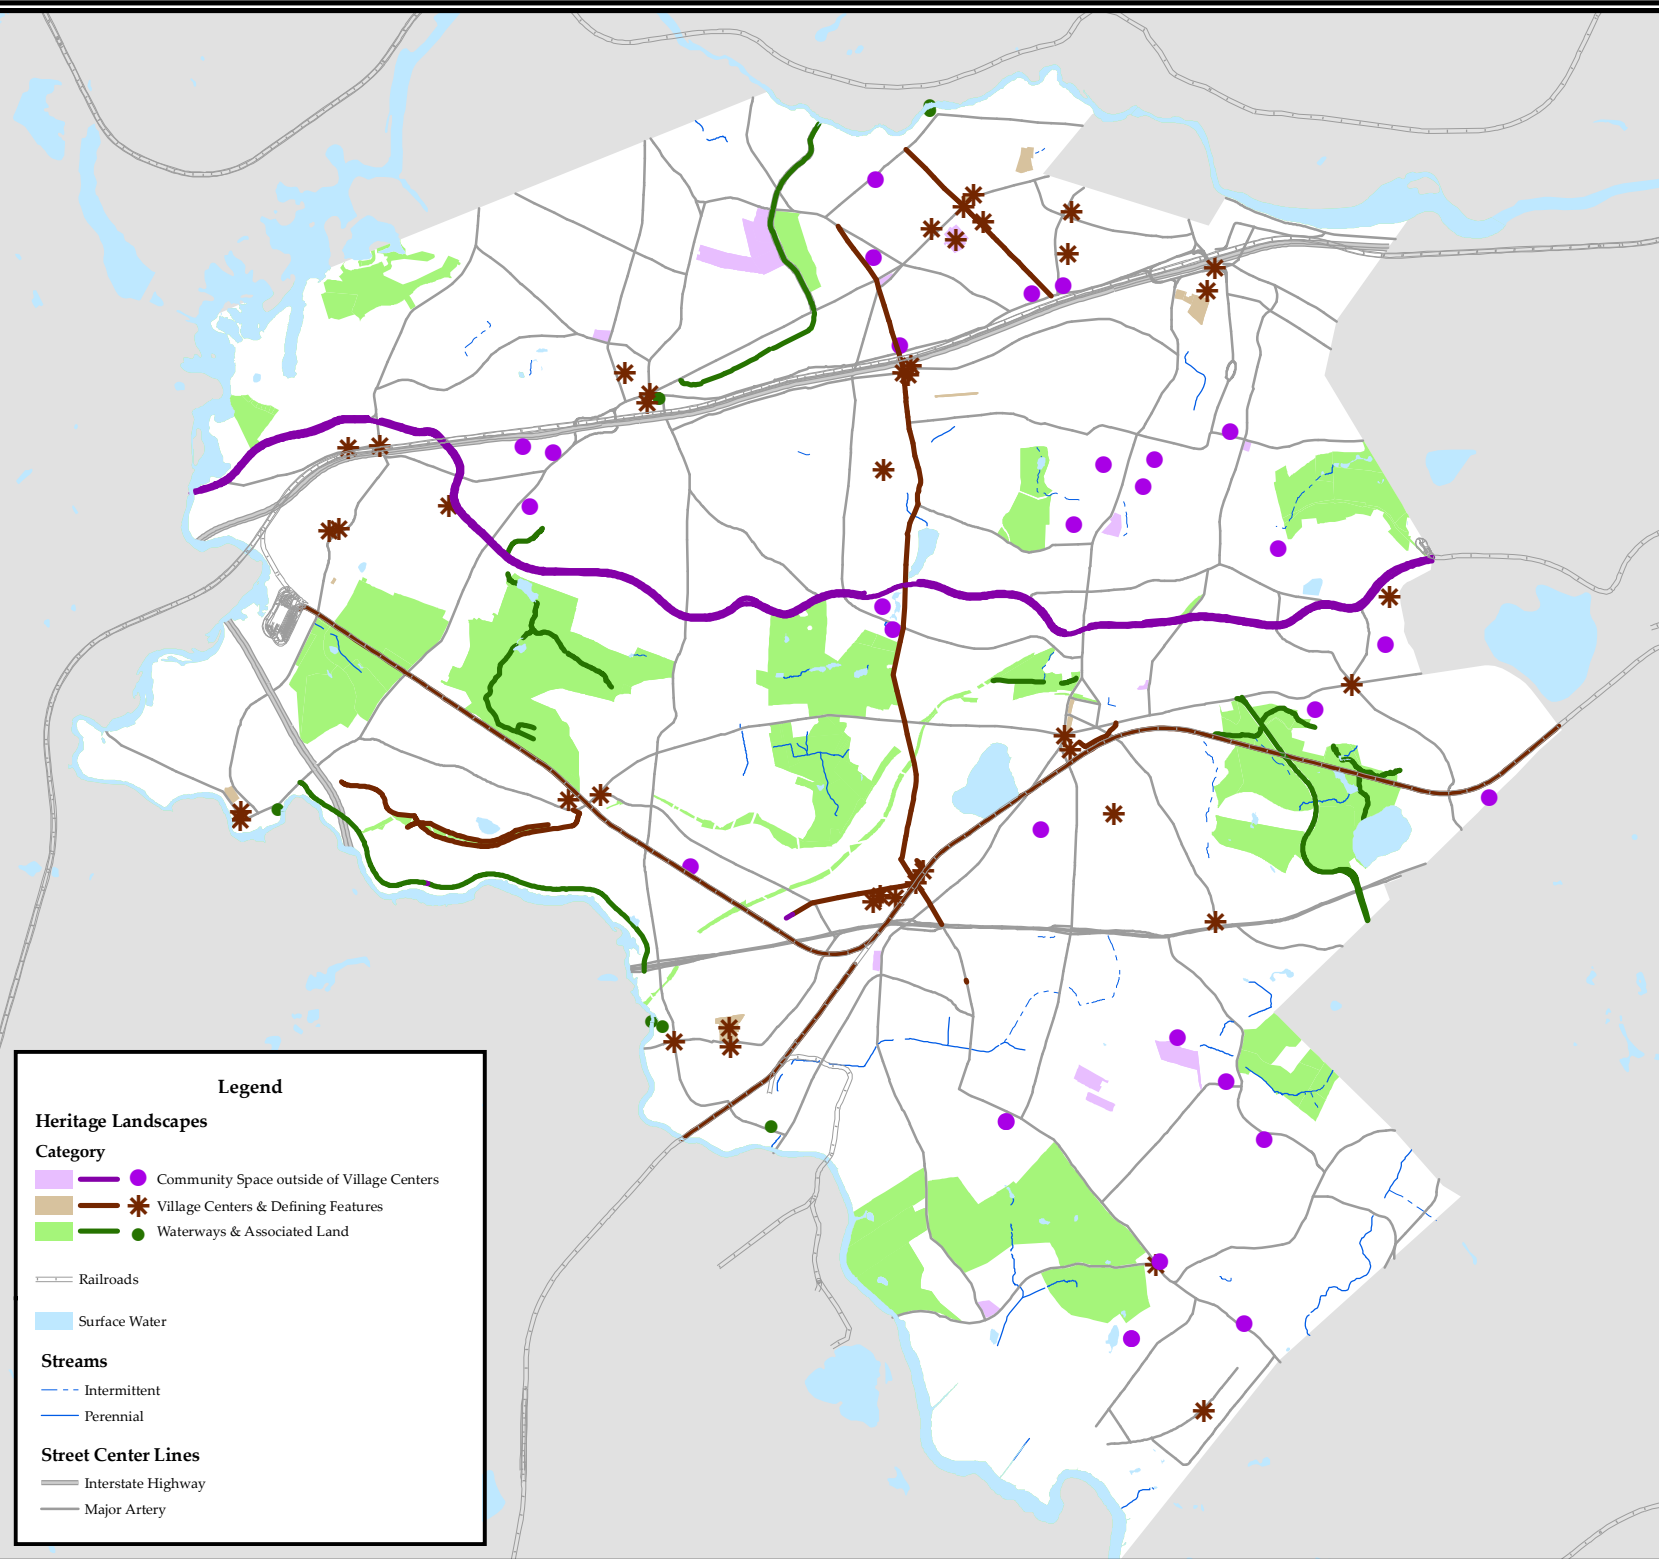

# Heritage Landscapes

*City of Newton,  
Massachusetts*

## Legend

#### Category

-  Community Space outside of Village Centers
-  Village Centers & Defining Features
-  Waterways & Associated Land

 Railroads

 Surface Water

#### Streams

-  Intermittent
-  Perennial