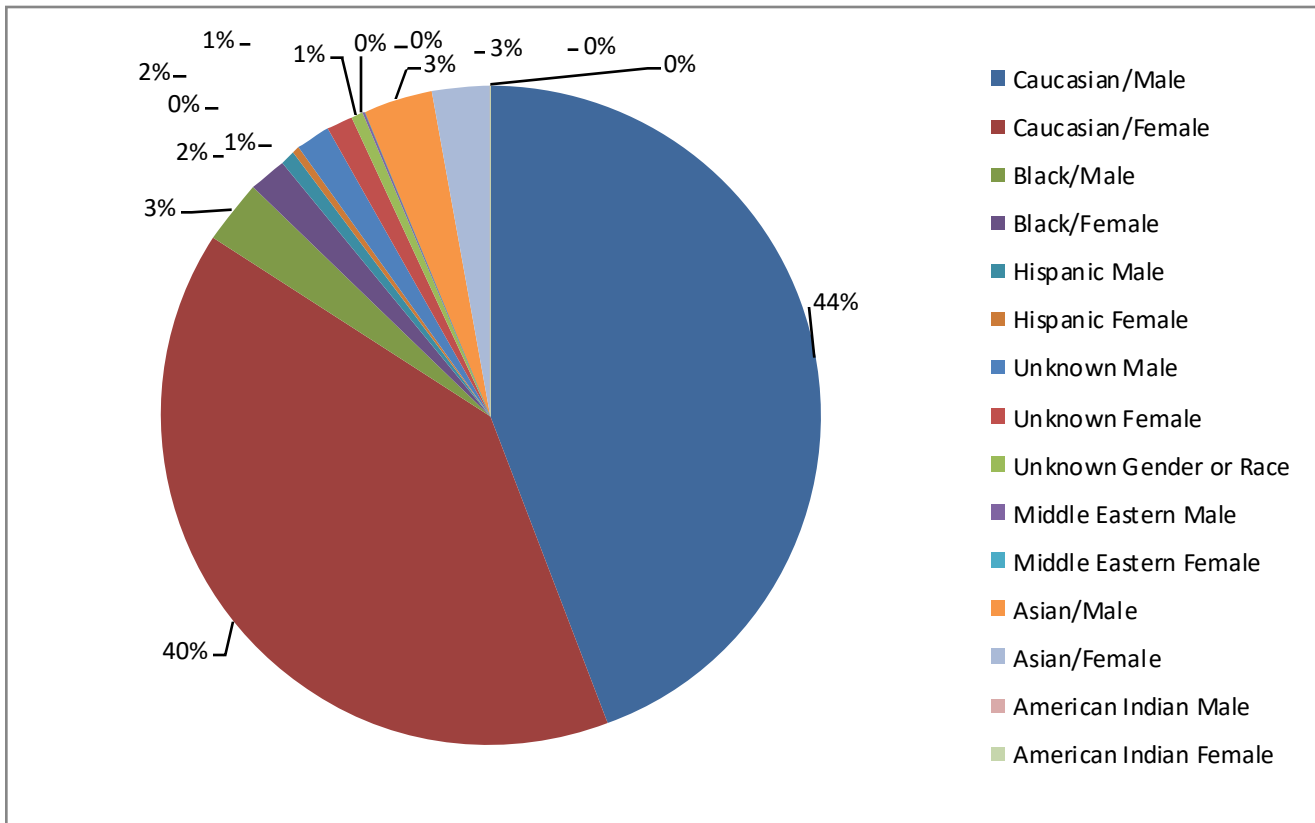

# Newton Police Citations by Race

January 1, 2010 to December 31, 2010

## 2010

Race/Sex	Warnings	Citations	Total
Caucasian/Male	5456	105	5561
Caucasian/Female	4952	44	4996
Black/Male	384	8	392
Black/Female	222	4	226
Hispanic Male	58	36	94
Hispanic Female	27	14	41
Unknown Male	197	17	214
Unknown Female	144	8	152
Unknown Gender or Race	73	6	79
Middle Eastern Male	10	0	10
Middle Eastern Female	0	0	0
Asian/Male	423	3	426
Asian/Female	358	4	362
American Indian Male	0	0	0
American Indian Female	3	0	3
<b>Total</b>	<b>12307</b>	<b>249</b>	<b>12556</b>