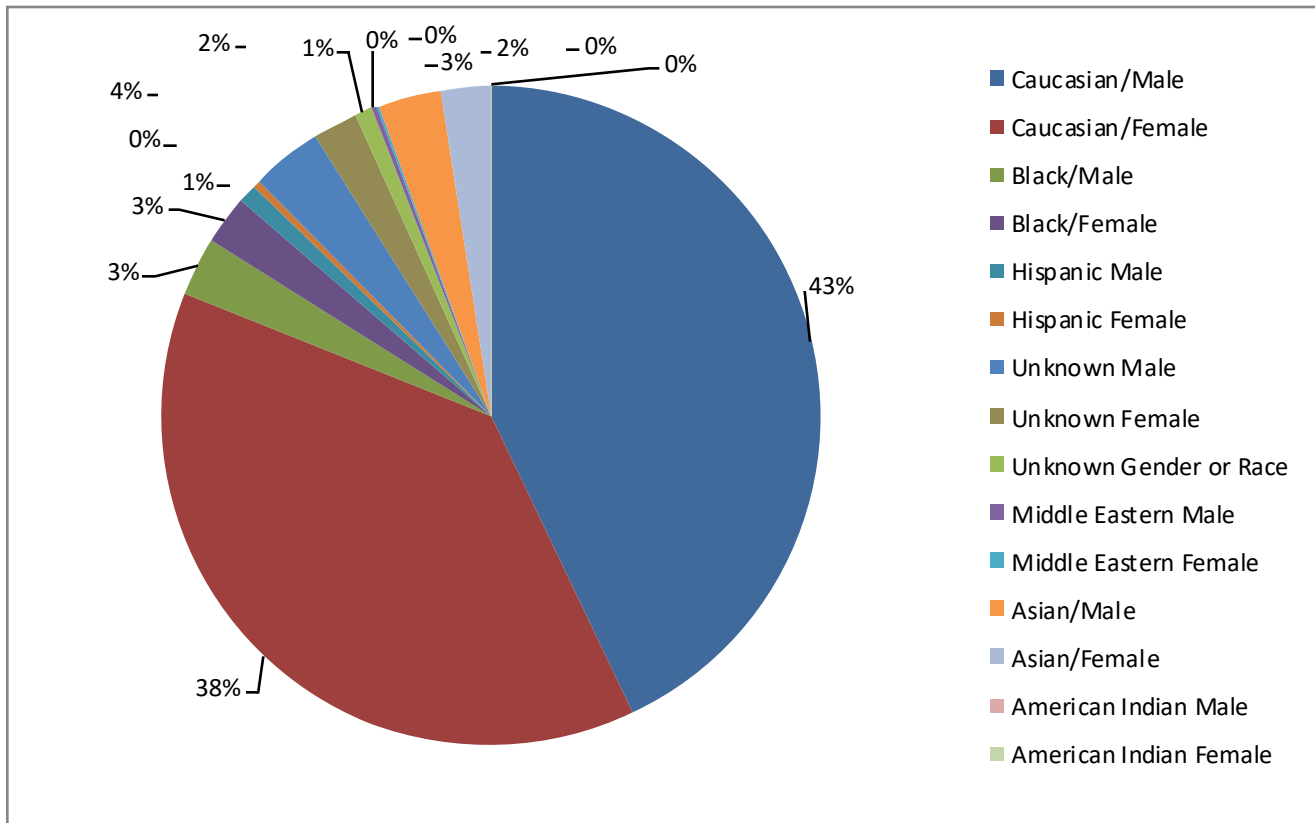

Newton Police Citations by Race

January 1, 2011 to December 31, 2011

2011

Race/Sex	Warnings	Citations	Total
Caucasian/Male	5036	99	5135
Caucasian/Female	4515	53	4568
Black/Male	324	15	339
Black/Female	281	7	288
Hispanic Male	79	34	113
Hispanic Female	31	14	45
Unknown Male	395	19	414
Unknown Female	244	12	256
Unknown Gender or Race	103	8	111
Middle Eastern Male	30	1	31
Middle Eastern Female	5	1	6
Asian/Male	367	10	377
Asian/Female	279	5	284
American Indian Male	1	0	1
American Indian Female	2	0	2
Total	11692	278	11970