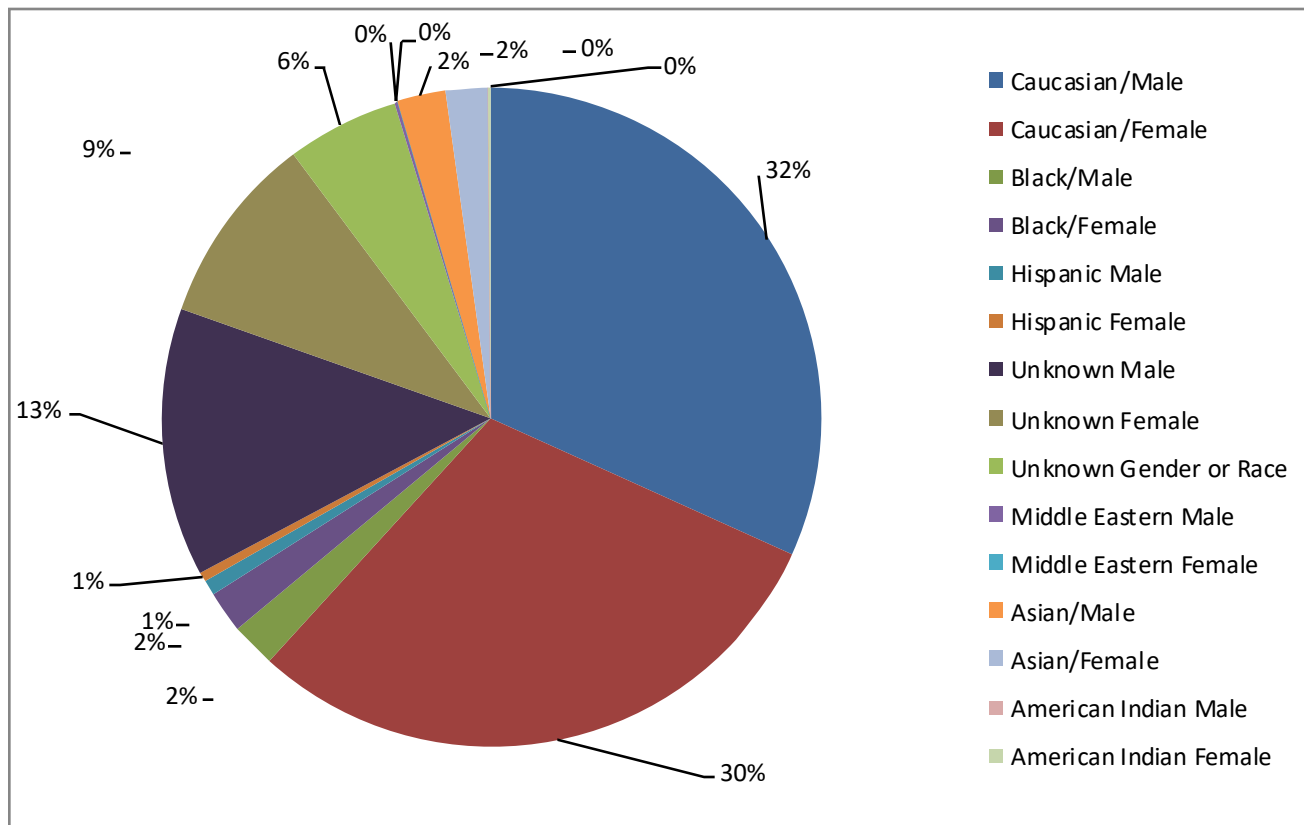

Newton Police Citations by Race

January 1, 2012 to December 31, 2012

2012

Race/Sex	Warnings	Citations	Total
Caucasian/Male	4584	124	4708
Caucasian/Female	4379	58	4437
Black/Male	308	18	326
Black/Female	295	7	302
Hispanic Male	94	25	119
Hispanic Female	45	10	55
Unknown Male	1931	22	1953
Unknown Female	1374	8	1382
Unknown Gender or Race	828	6	834
Middle Eastern Male	20	1	21
Middle Eastern Female	3	0	3
Asian/Male	341	8	349
Asian/Female	290	3	293
American Indian Male	14	0	14
American Indian Female	18	0	18
Total	14524	290	14814