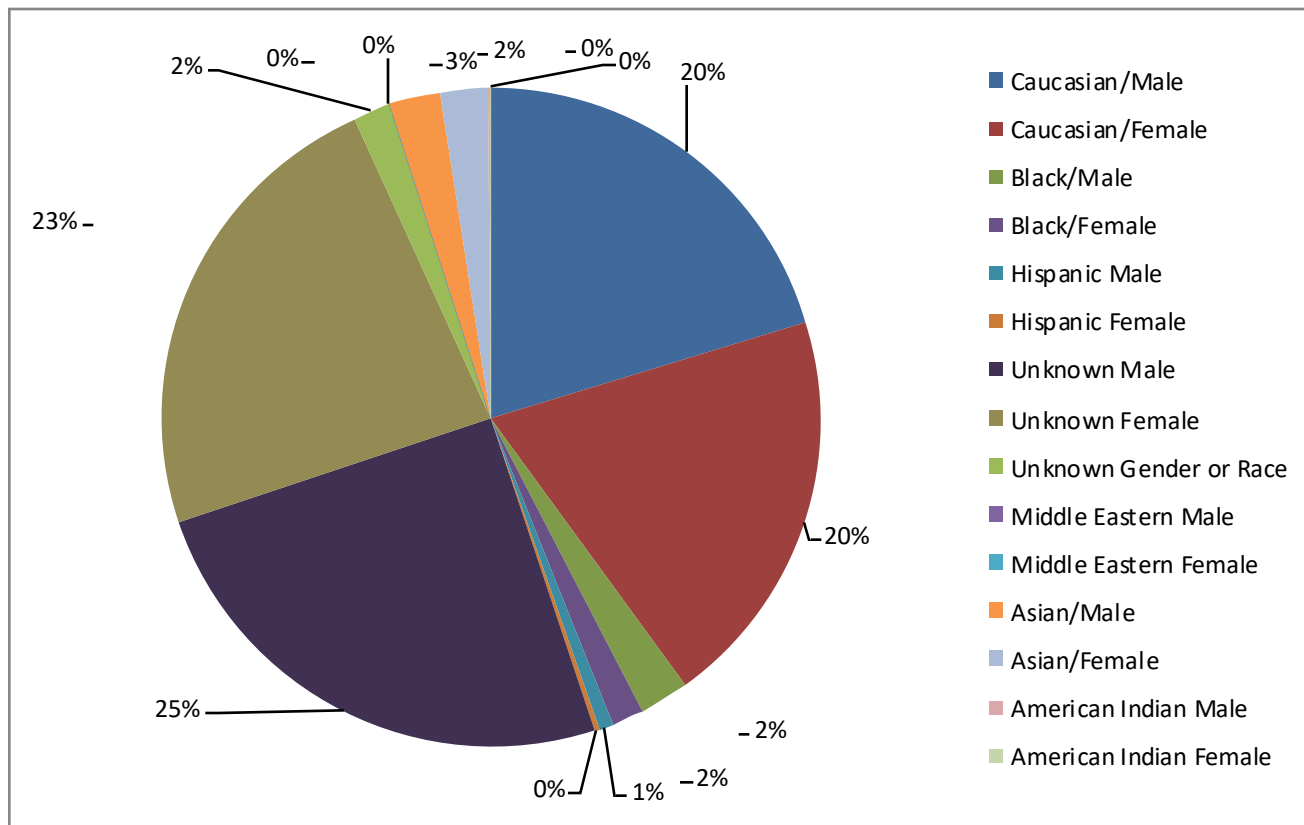

Newton Police Citations by Race

January 1, 2013 to December 31, 2013

2013

Race/Sex	Warnings	Citations	Total
Caucasian/Male	2637	80	2717
Caucasian/Female	2584	59	2643
Black/Male	314	9	323
Black/Female	207	4	211
Hispanic Male	69	25	94
Hispanic Female	30	5	35
Unknown Male	3317	22	3339
Unknown Female	3103	10	3113
Unknown Gender or Race	243	4	247
Middle Eastern Male	0	0	0
Middle Eastern Female	0	0	0
Asian/Male	328	4	332
Asian/Female	316	3	319
American Indian Male	10	3	13
American Indian Female	6	4	10
Total	13164	232	13396