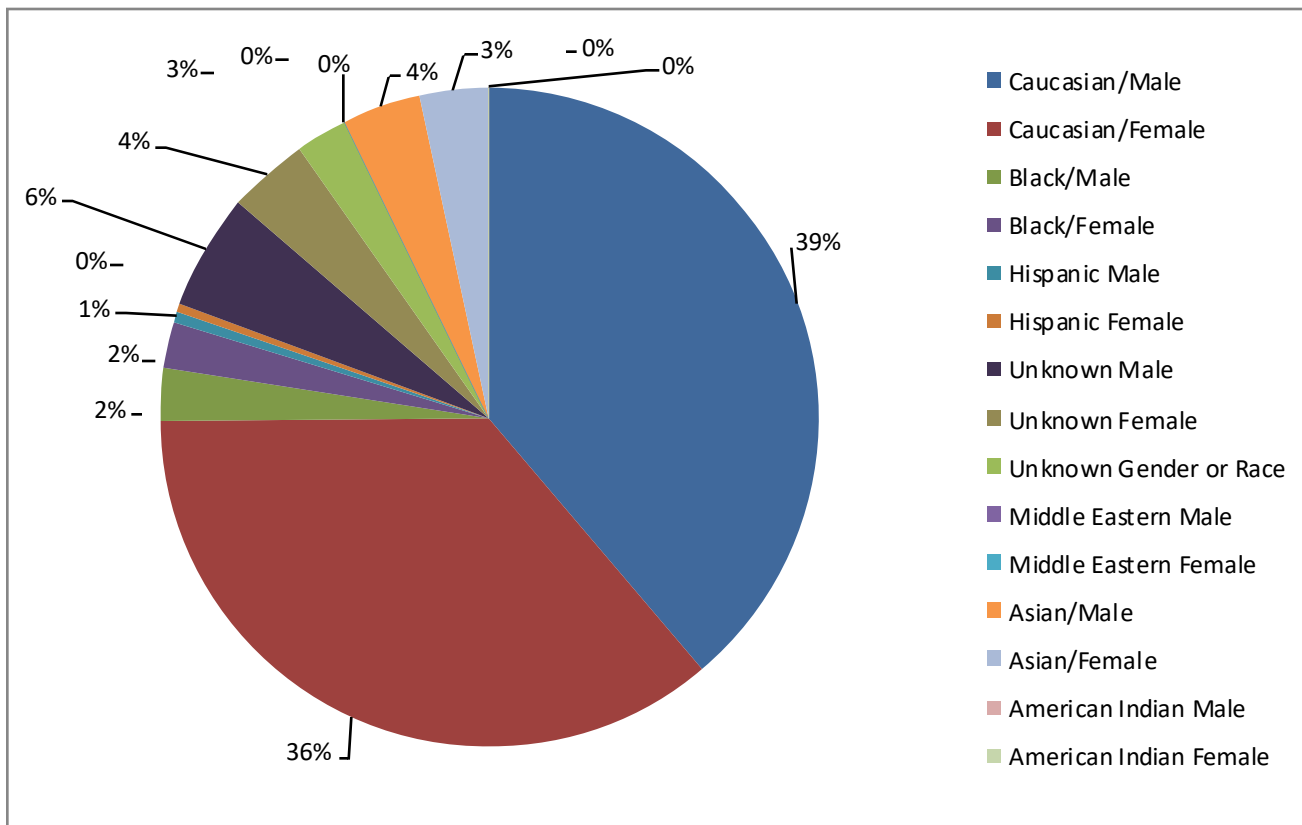

# Newton Police Citations by Race

January 1, 2015 to December 31, 2015

## 2015

Race/Sex	Warnings	Citations	Total
Caucasian/Male	4530	60	4590
Caucasian/Female	4238	35	4273
Black/Male	287	12	299
Black/Female	259	5	264
Hispanic Male	51	27	78
Hispanic Female	31	7	38
Unknown Male	650	21	671
Unknown Female	461	5	466
Unknown Gender or Race	305	1	306
Middle Eastern Male	0	0	0
Middle Eastern Female	0	0	0
Asian/Male	447	3	450
Asian/Female	399	3	402
American Indian Male	2	0	2
American Indian Female	1	0	1
<b>Total</b>	<b>11661</b>	<b>179</b>	<b>11840</b>