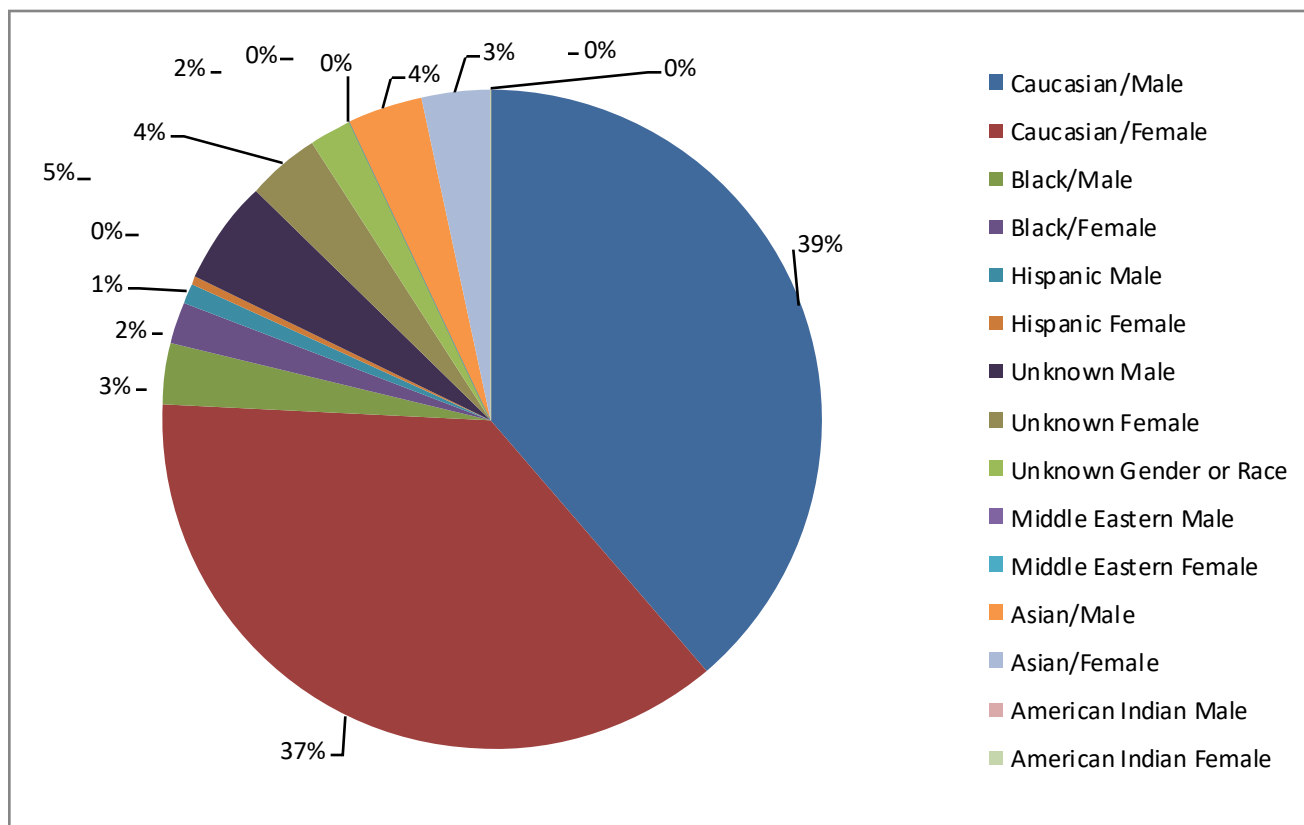

# Newton Police Citations by Race

January 1, 2016 to December 31, 2016

## 2016

Race/Sex	Warnings	Citations	Total
Caucasian/Male	4976	67	5043
Caucasian/Female	4778	39	4817
Black/Male	389	11	400
Black/Female	251	8	259
Hispanic Male	91	34	125
Hispanic Female	40	12	52
Unknown Male	647	20	667
Unknown Female	459	6	465
Unknown Gender or Race	262	1	263
Middle Eastern Male	0	0	0
Middle Eastern Female	0	0	0
Asian/Male	480	5	485
Asian/Female	440	1	441
American Indian Male	2	0	2
American Indian Female	1	0	1
<b>Total</b>	<b>12816</b>	<b>204</b>	<b>13020</b>