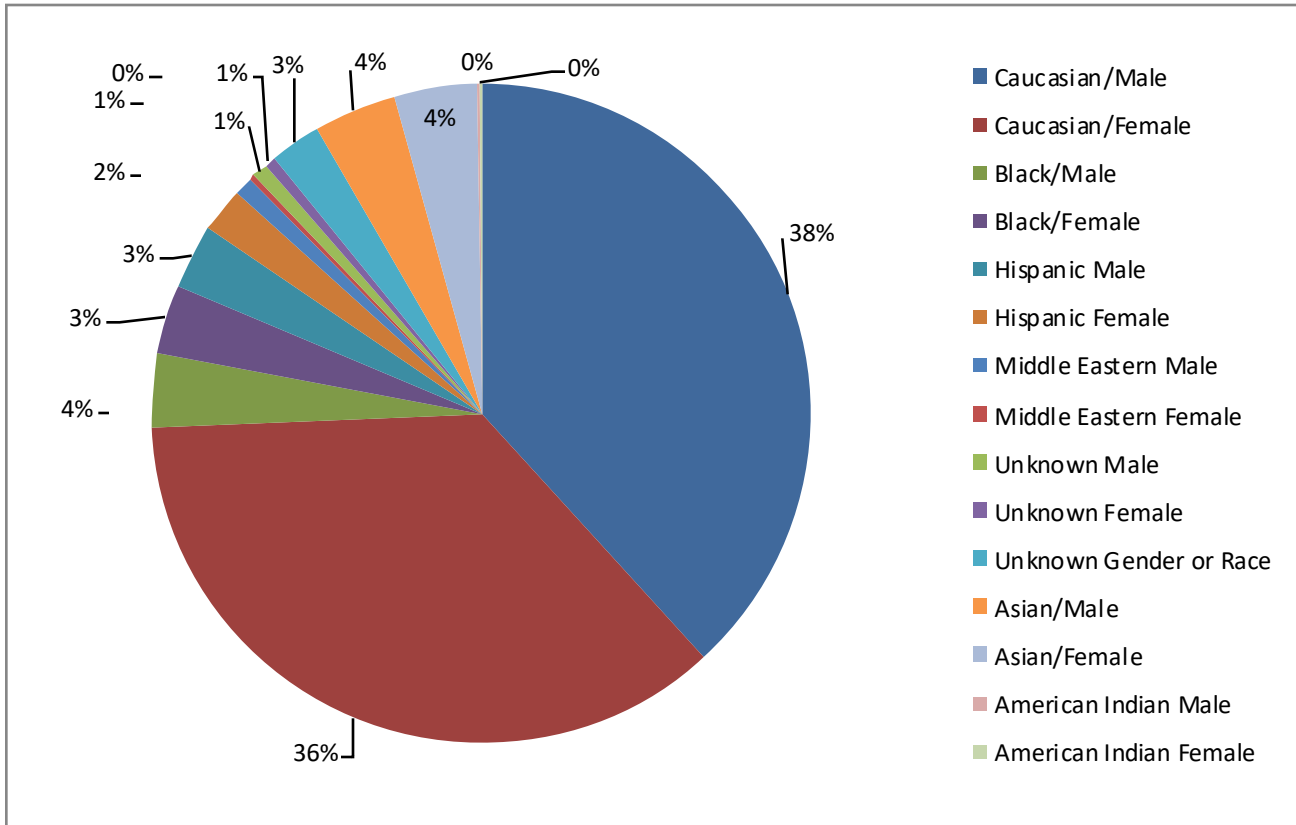

Newton Police Citations by Race

January 1, 2020 to May 31, 2020

2020

Race/Sex	Warnings	Citations	Total
Caucasian/Male	1004	31	1035
Caucasian/Female	962	12	974
Black/Male	95	5	100
Black/Female	88	2	90
Hispanic Male	69	17	86
Hispanic Female	51	9	60
Middle Eastern Male	23	1	24
Middle Eastern Female	8	0	8
Unknown Male	18	1	19
Unknown Female	15	0	15
Unknown Gender or Race	67	0	67
Asian/Male	109	1	110
Asian/Female	111	0	111
American Indian Male	3	0	3
American Indian Female	3	0	3
Total	2626	79	2705