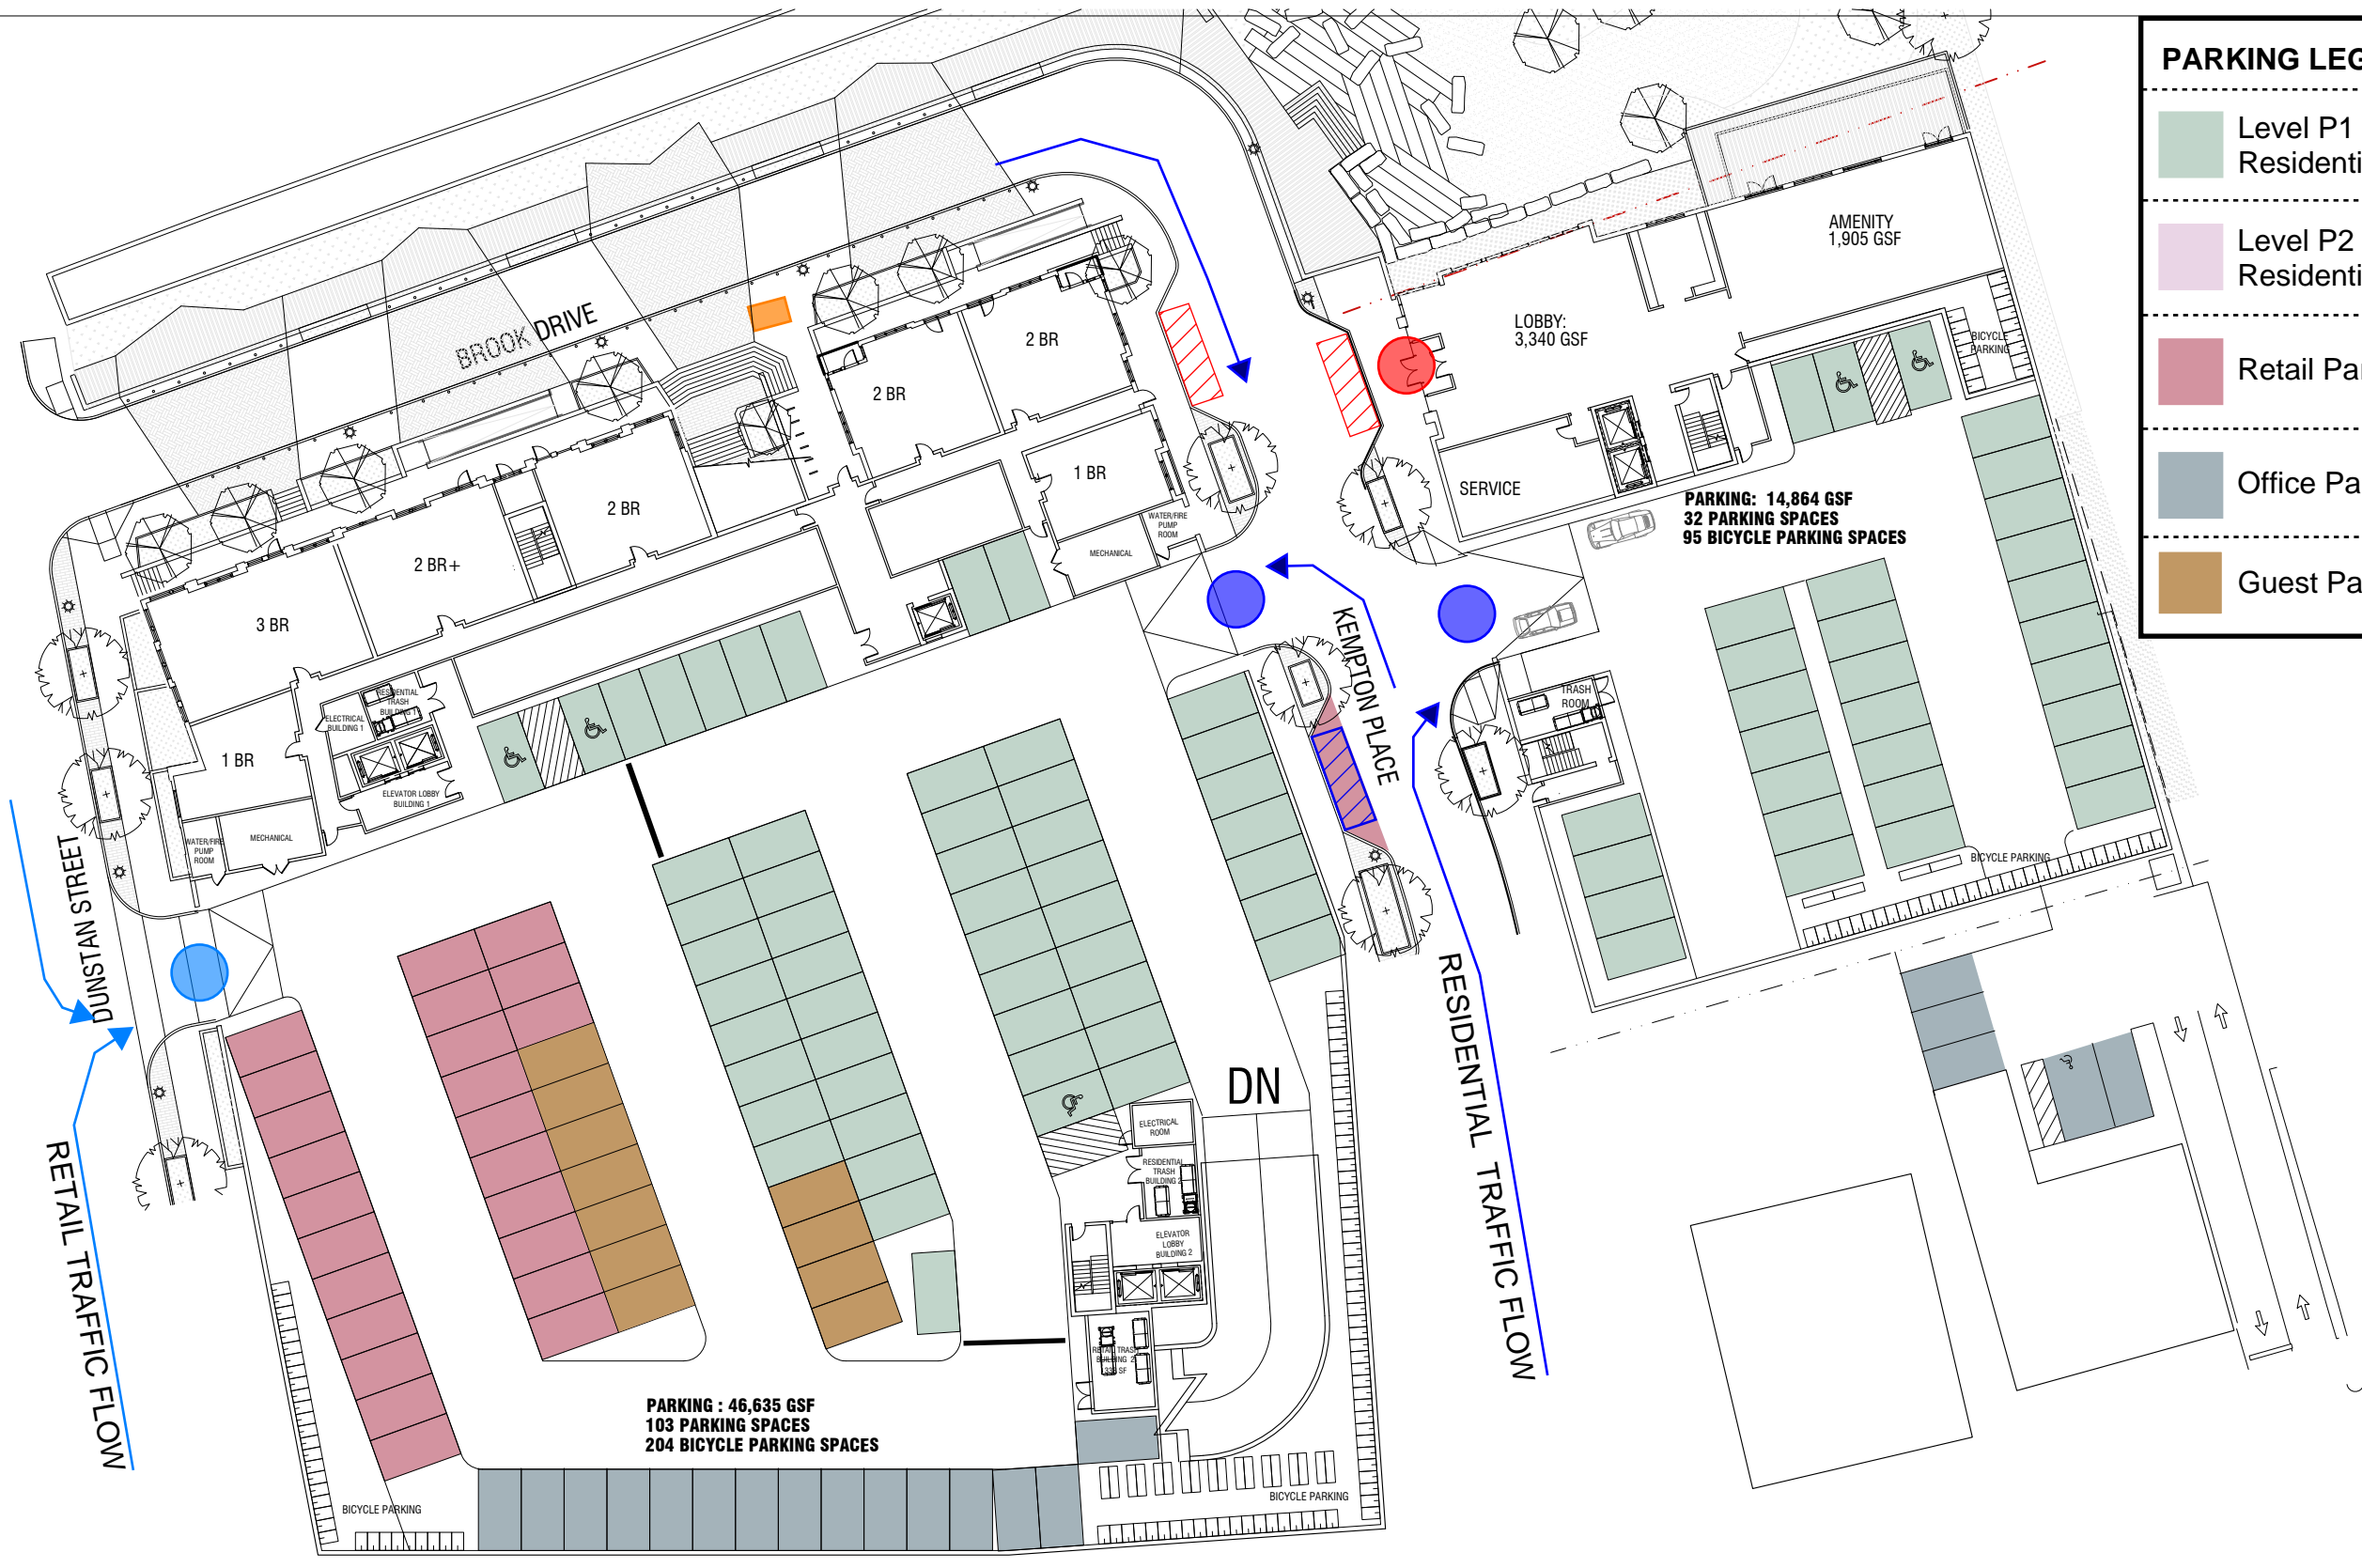

SIGNAGE LEGEND

- Residential Entry Signage & Address
- Commercial Parking Signage
- Residential Parking Signage
- Retail Signage
- Pedestrian Wayfinding Kiosk
- Drop off / Loading Zone
- Trash / Recycling Pick-up

PARKING LEGEND

- Level P1 Residential Parking
- Level P2 Residential Parking
- Retail Parking
- Office Parking
- Guest Parking