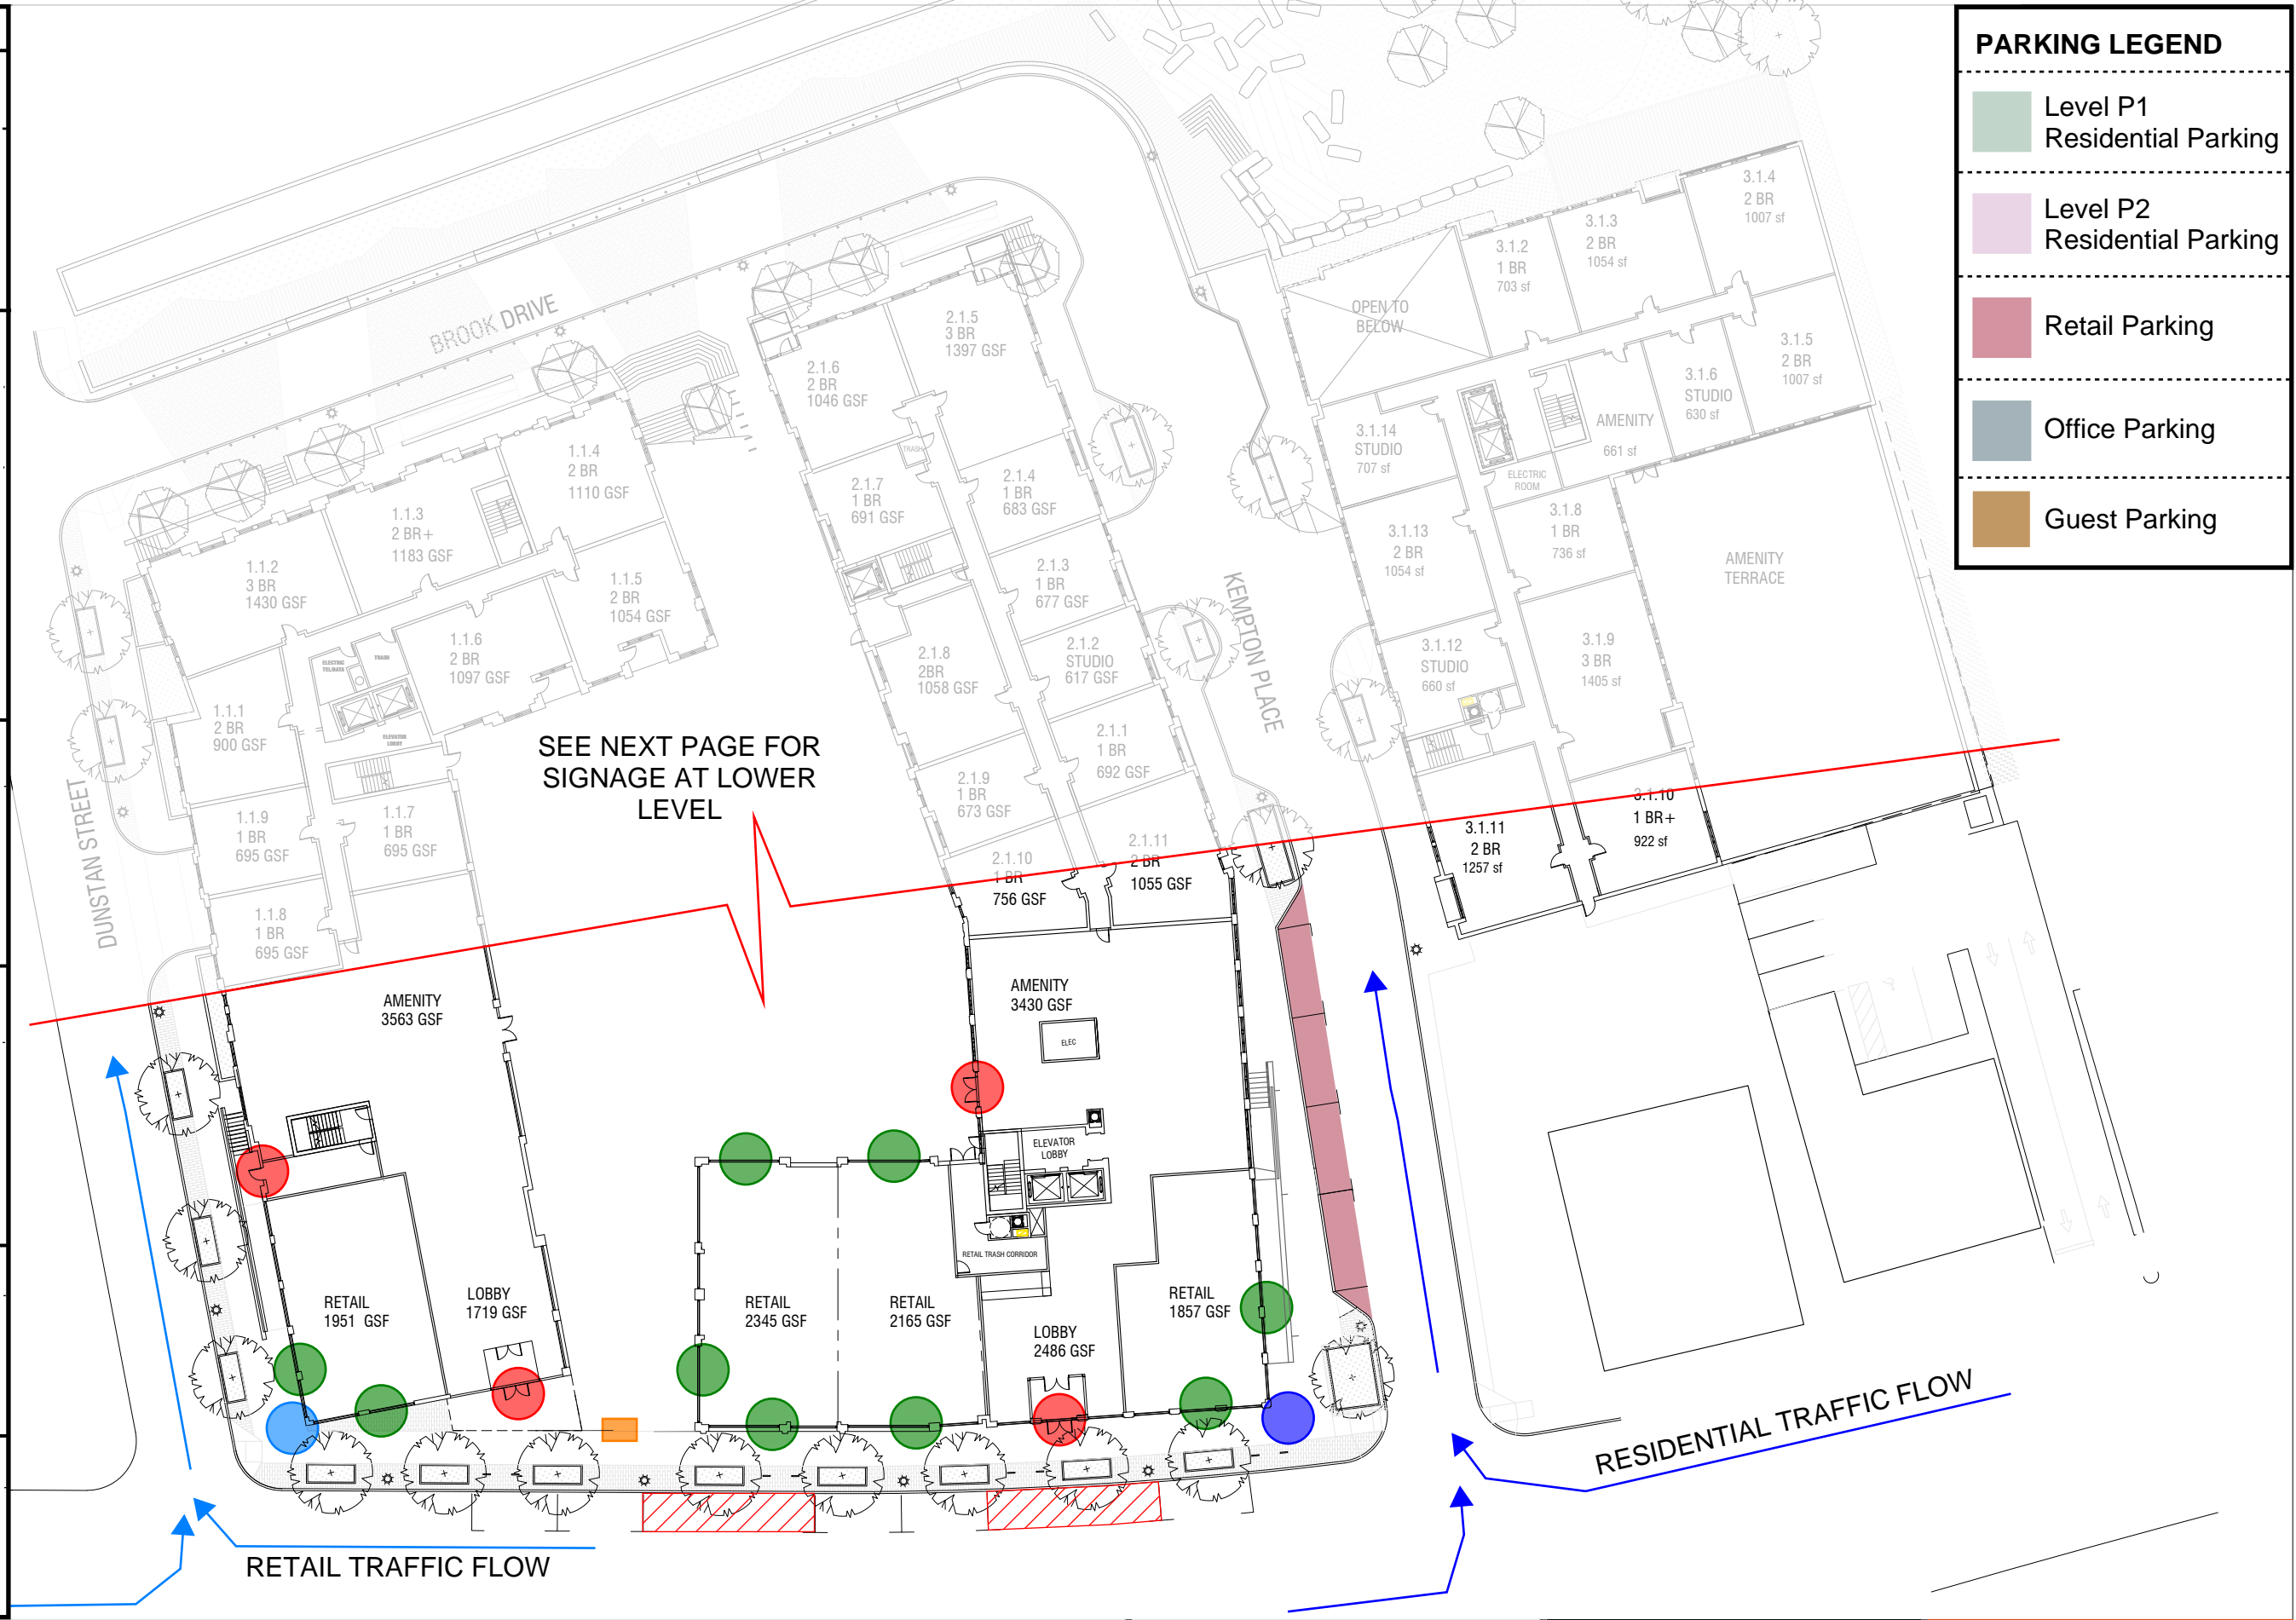

Existing Conditions

New Sidewalk

New Curb

Repave Road

Proposed

Affordable Housing Unit Mix

	Studio	1 BR	2 BR	3 BR	Total
# of Units	31	94	81	28	234
% of Total Units	13%	40%	35%	12%	100%
Average Unit Size	628	760	1073	1485	937
Total Affordable Units	8	24	20	7	59
# of Affordable Units up to 50% AMI	1	3	3	1	8
# of Affordable Units up to 80% AMI	7	21	17	6	51

SIGNAGE LEGEND

- Residential Entry Signage & Address
- Commercial Parking Signage
- Residential Parking Signage
- Retail Signage
- Pedestrian Wayfinding Kiosk
- Drop off / Loading Zone
- Trash / Recycling Pick-up

PARKING LEGEND

- Level P1 Residential Parking
- Level P2 Residential Parking
- Retail Parking
- Office Parking
- Guest Parking

SIGNAGE LEGEND

- Residential Entry Signage & Address
- Commercial Parking Signage
- Residential Parking Signage
- Retail Signage
- Pedestrian Wayfinding Kiosk
- Drop off / Loading Zone
- Trash / Recycling Pick-up

Residential Parking Signage

Retail Signage

Pedestrian Wayfinding Kiosk

Drop off / Loading Zone

Trash / Recycling Pick-up

PARKING LEGEND

Level P1 Residential Parking

Level P2 Residential Parking