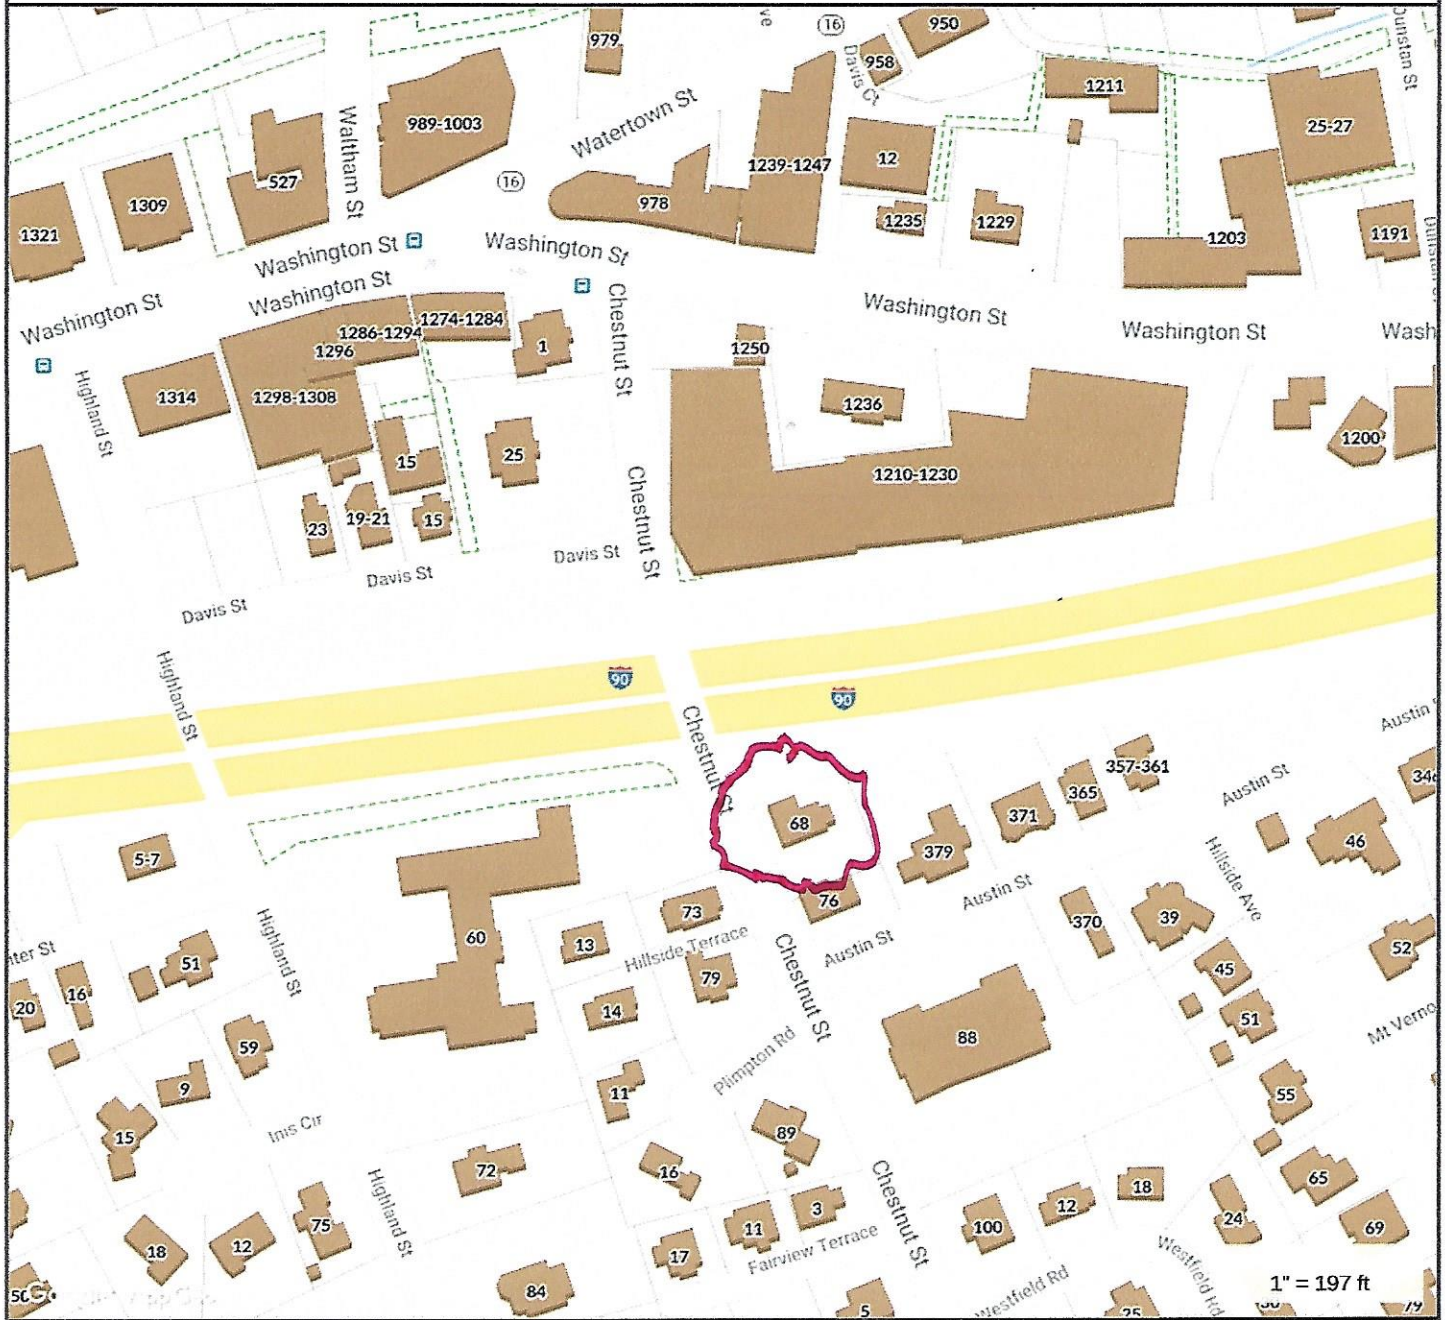

68 Chsetnut Street

**MAP FOR REFERENCE ONLY
NOT A LEGAL DOCUMENT**

City of Newton, MA makes no claims and no warranties, expressed or implied, concerning the validity or accuracy of the GIS data presented on this map.

Geometry updated 11/09/2018
Data updated 11/14/2018