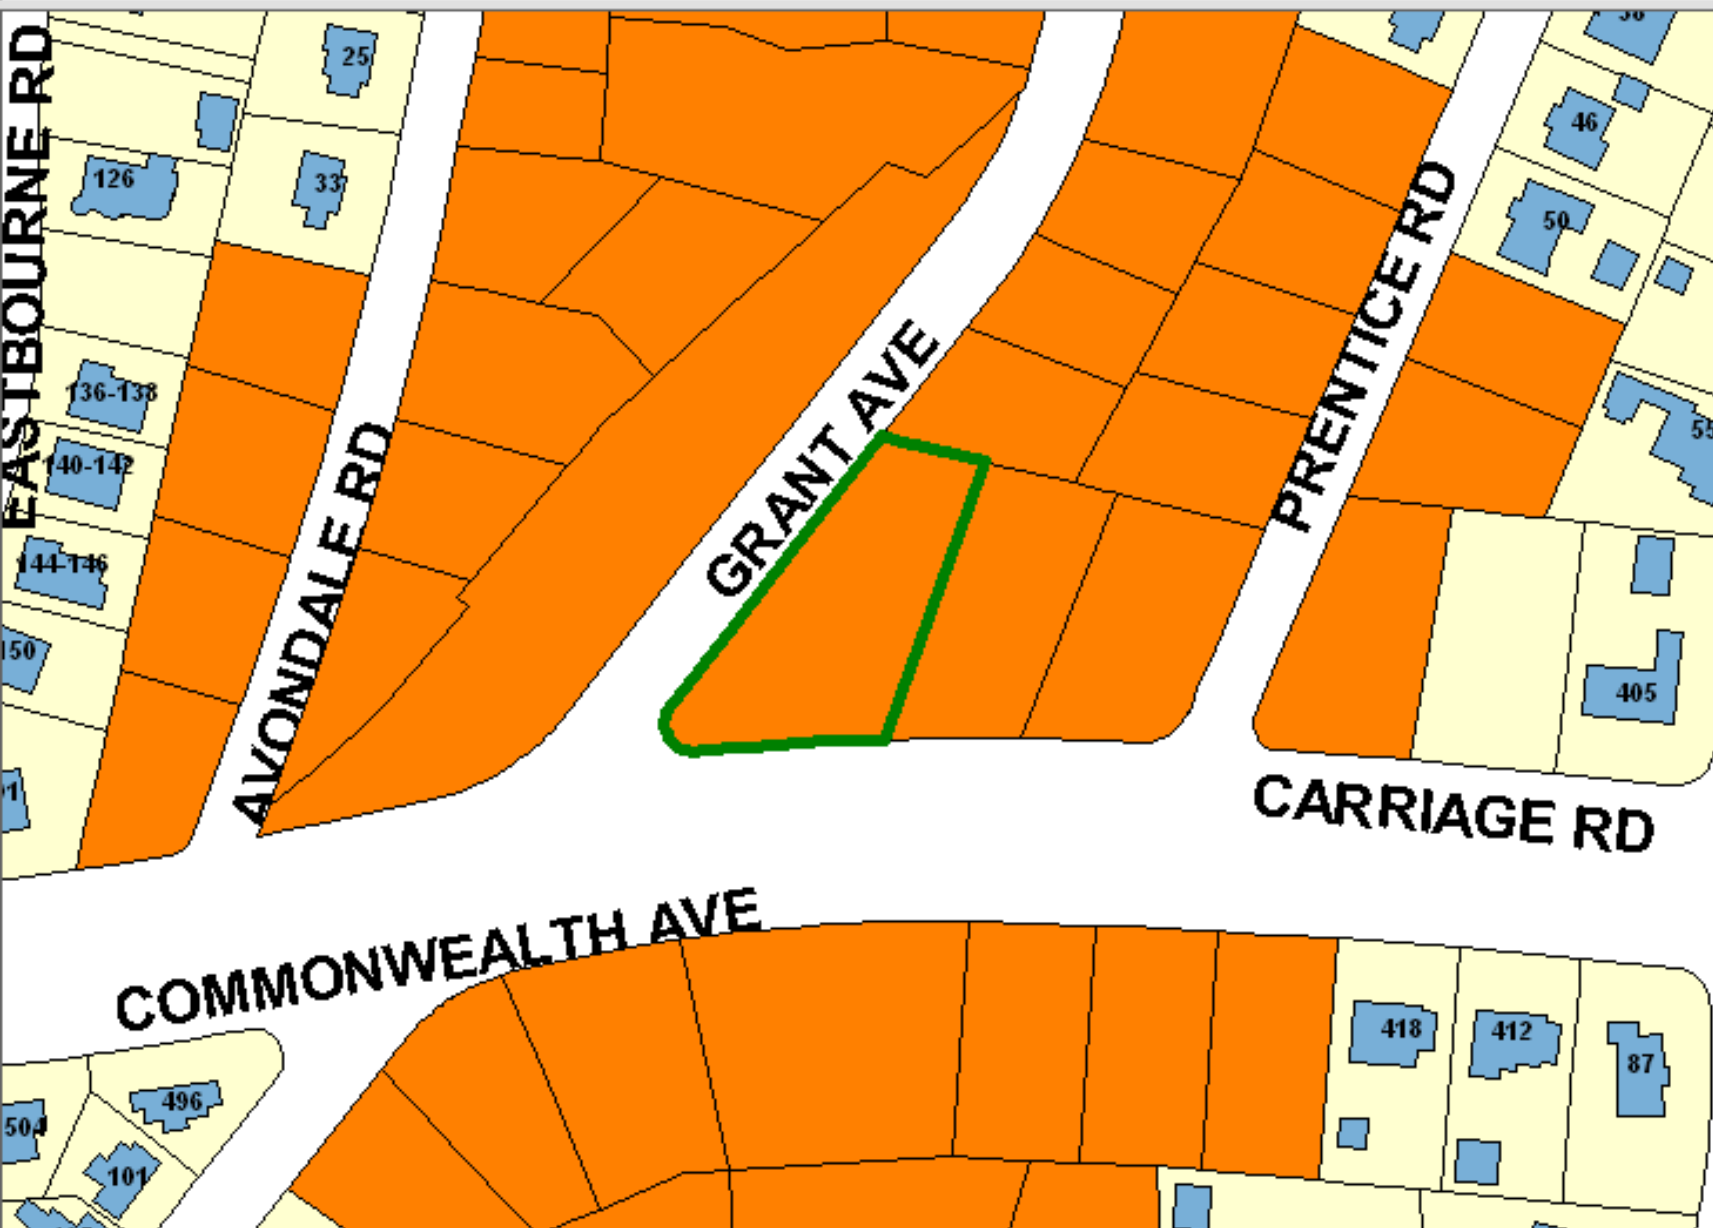

NEWTON GIS DATA

The information on this map is from the Newton Geographic Information System (GIS). The City of Newton cannot guarantee the accuracy of this information. Each user is responsible for determining the data's suitability for its intended purpose.

City departments will not approve applications based solely on GIS data. City staff correct errors as they are identified.

-  Buildings
-  Property Lines
-  Lakes & Rivers
-  Easements

Property Location:
499 COMMONWEALTH AVE

Property ID:
73041 0001

Land Use: Lot Size:
101 22551 Sq. Ft.

1 inch = Approximately 142 Feet

MAP DATE: May 21, 2020